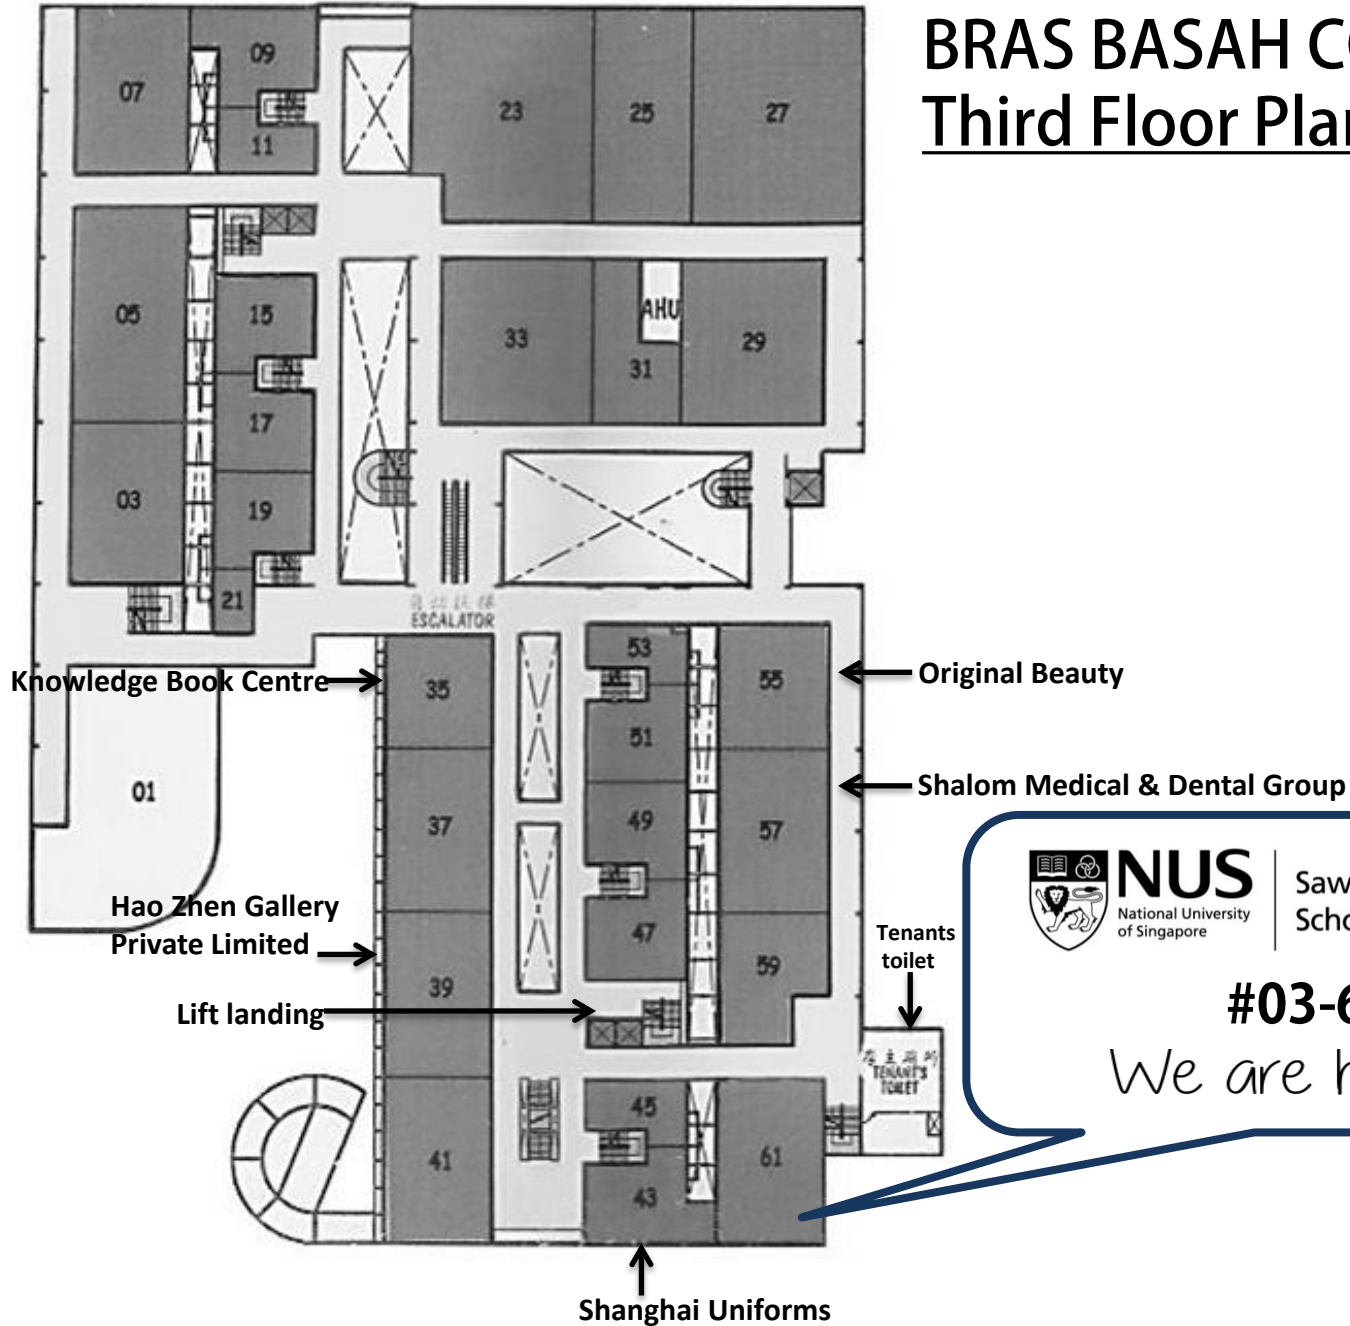

SINGAPORE POPULATION HEALTH STUDIES

NUS Health Screening @ Bras Basah Complex
231 Bain St, #03-61 Singapore 180231

By MRT

- a) Alight at Bugis MRT station and proceed to **Exit C**. Walk straight along Victoria Street till the National Library Building and turn left into Bain Street. Look for Bras Basah Complex and proceed to Level 3, unit #03-61.
- b) Alight at Cityhall MRT station and proceed to **Exit B**. Turn right and continue walking along North Bridge Road. Look for Bras Basah Complex and proceed to Level 3, unit #03-61
- a) Alight at Bras Basah MRT station and proceed to **Exit A**. Turn right and walk straight along Bras Basah Road. Turn left at the 2nd road junction near Carlton hotel and walk along North Bridge Road. Look for Bras Basah Complex and proceed to Level 3, unit #03-61.

By Bus

Bus services available near Bras Basah Complex:

A. HOTEL GRAND PACIFIC [01012] along Victoria Street	B. BRAS BASAH COMPLEX [01019] along Victoria Street	C. COSMIC INSURANCE BLDG [01029] along North Bridge Road
2, 7, 12, 32, 33, 51, 61, 63, 80, 175	2, 12, 33, 130, 133, 960	7, 32, 51, 61, 63, 80, 145, 175, 197, 851

For motorcycle, \$0.65 per parking session at all times.

BRAS BASAH COMPLEX Third Floor Plan

NUS
National University
of Singapore

Saw Swee Hock
School of Public Health

#03-61

We are here 😊