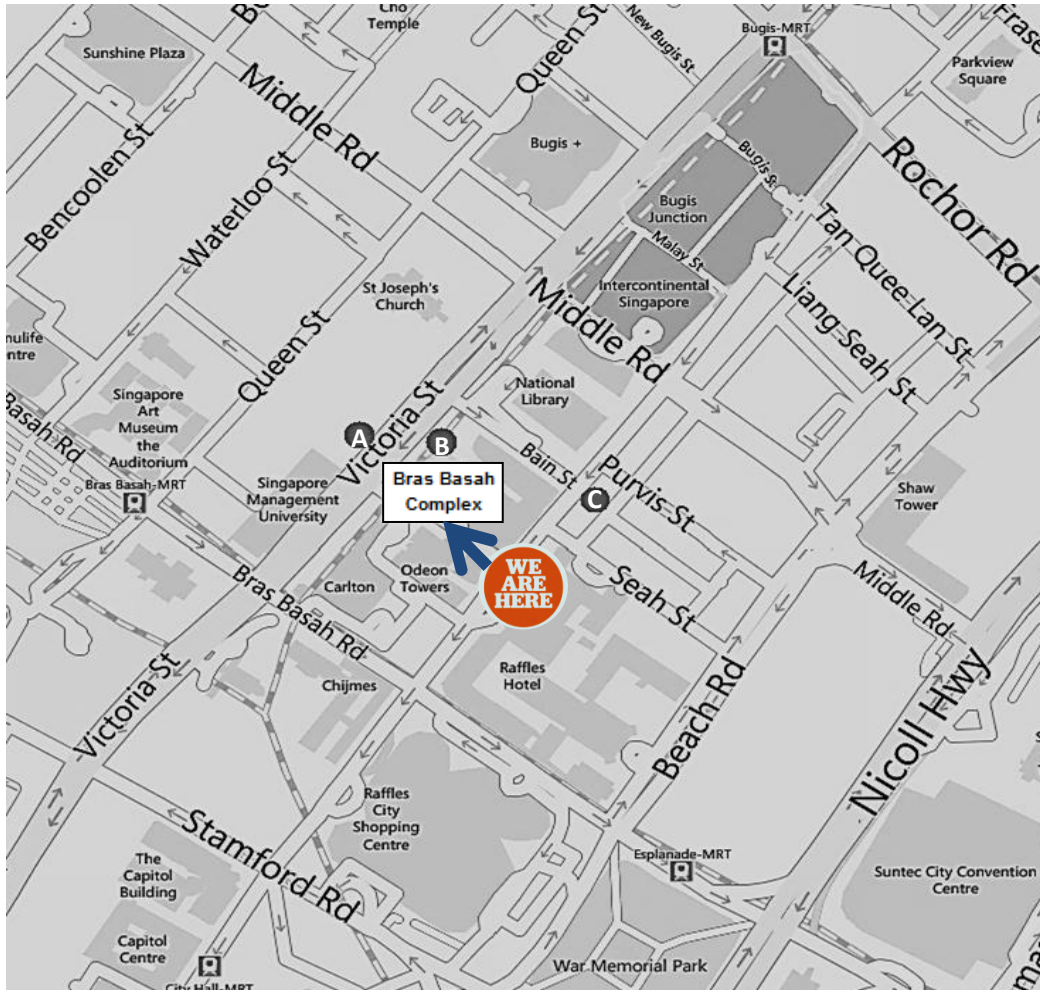

SINGAPORE POPULATION HEALTH STUDIES

NUS Health Screening @ Bras Basah Complex
231 Bain St, #03-61 Singapore 180231

By MRT

- a) Alight at Bugis MRT station and proceed to **Exit C**. Walk straight along Victoria Street till the National Library Building and turn left into Bain Street. Look for Bras Basah Complex and proceed to Level 3, unit #03-61.
- b) Alight at Cityhall MRT station and proceed to **Exit B**. Turn right and continue walking along North Bridge Road. Look for Bras Basah Complex and proceed to Level 3, unit #03-61
- a) Alight at Bras Basah MRT station and proceed to **Exit A**. Turn right and walk straight along Bras Basah Road. Turn left at the 2nd road junction near Carlton hotel and walk along North Bridge Road. Look for Bras Basah Complex and proceed to Level 3, unit #03-61.

By Bus

Bus services available near Bras Basah Complex:

A. HOTEL GRAND PACIFIC [01012] along Victoria Street	B. BRAS BASAH COMPLEX [01019] along Victoria Street	C. COSMIC INSURANCE BLDG [01029] along North Bridge Road
2, 7, 12, 32, 33, 51, 61, 63, 80, 175	2, 12, 33, 130, 133, 960	7, 32, 51, 61, 63, 80, 145, 175, 197, 851

For motorcycle, \$0.65 per parking session at all times.

BRAS BASAH COMPLEX Third Floor Plan

NUS
National University
of Singapore

Saw Swee Hock
School of Public Health

#03-61

We are here 😊