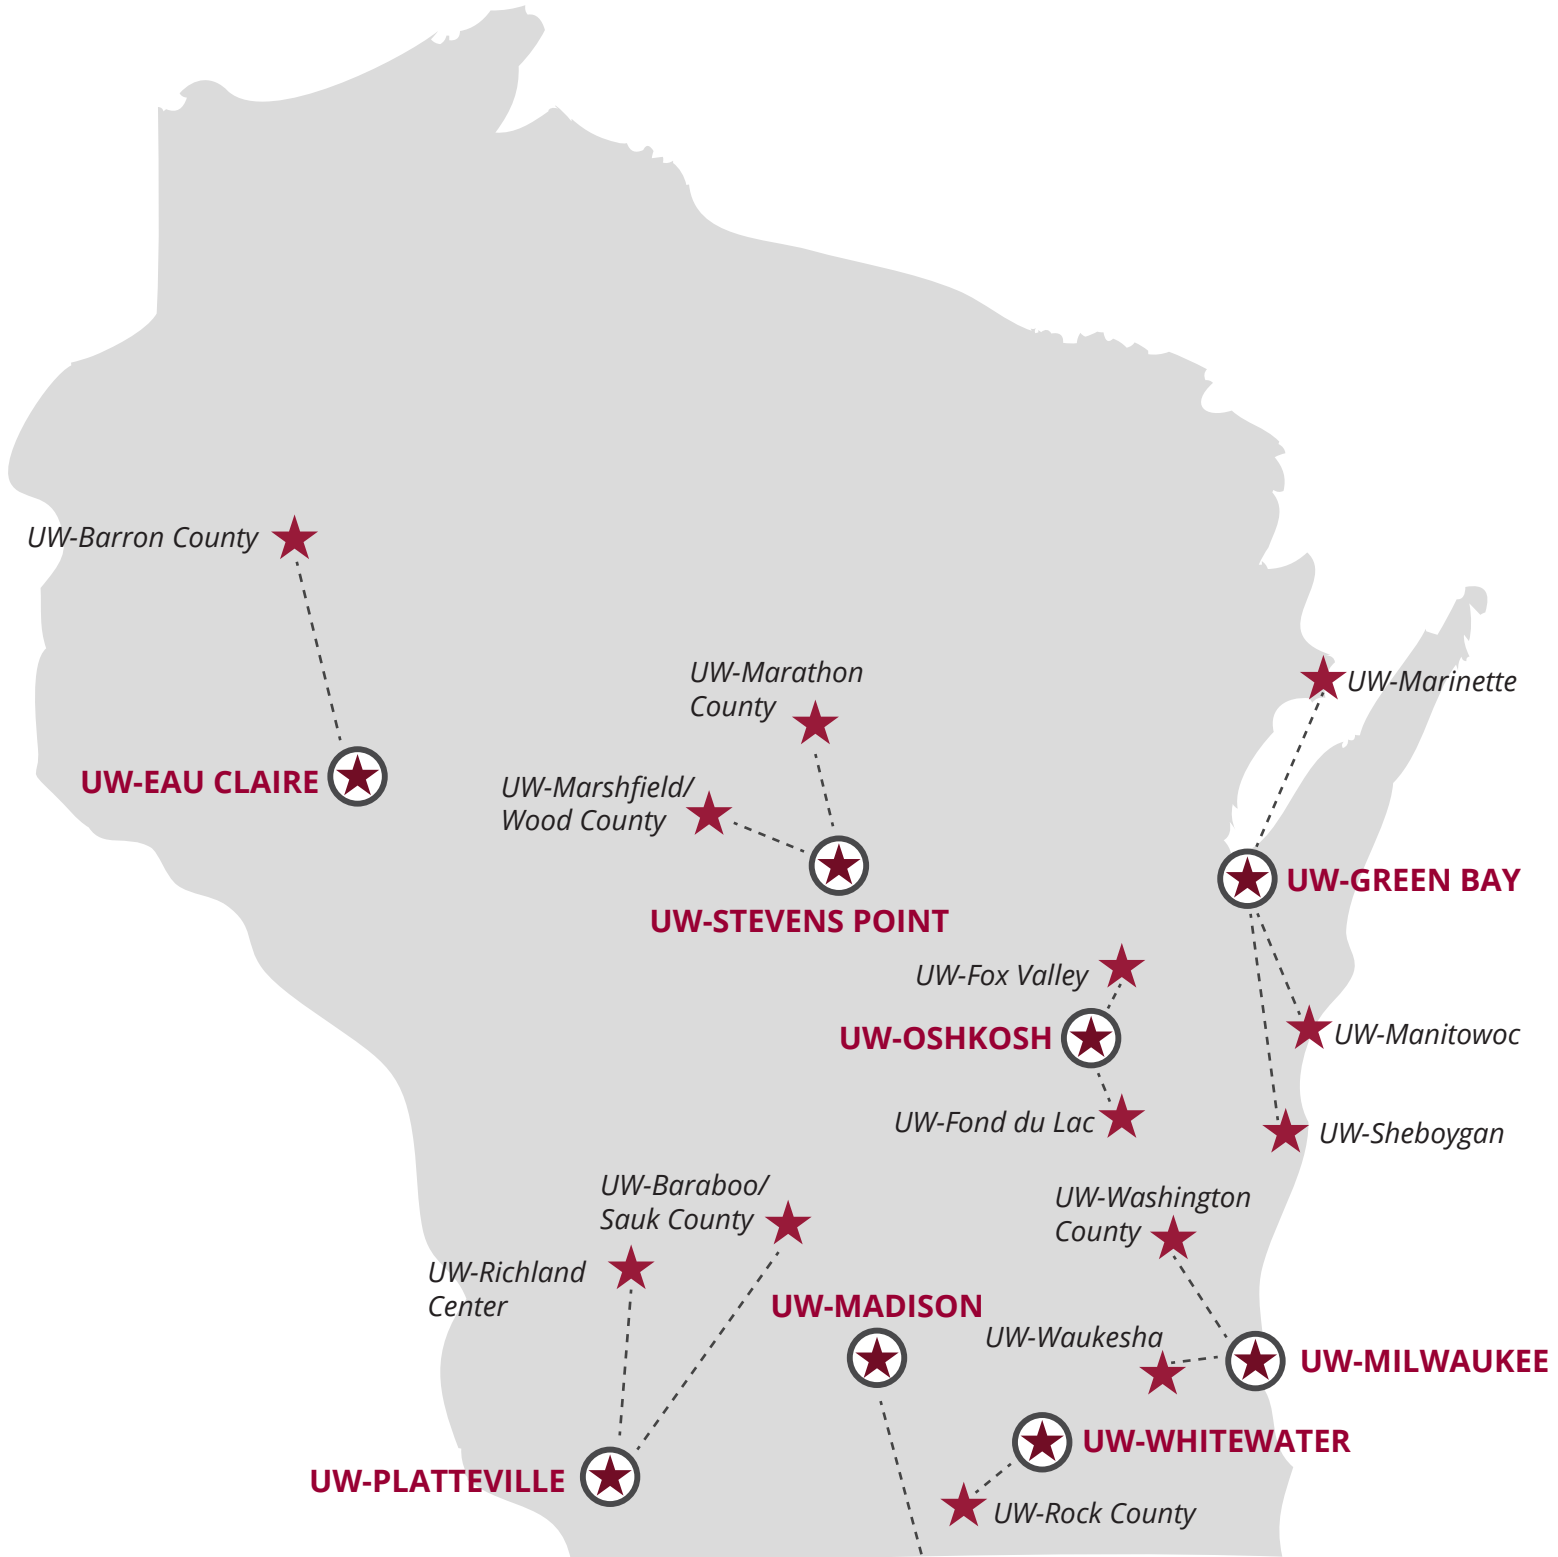

# Proposed UW Colleges and UW-Extension Restructuring

October 2017

## UW SYSTEM ADMINISTRATION

- Division of Business and Entrepreneurship (DBE)
- Broadcasting and Media Innovation (BAMI)
- Continuing Education, Outreach and E-Learning (CEOEL)
  - UW Colleges Online

## UW-EXTENSION

- Cooperative Extension (COOP)
- UW-Extension Conference Centers