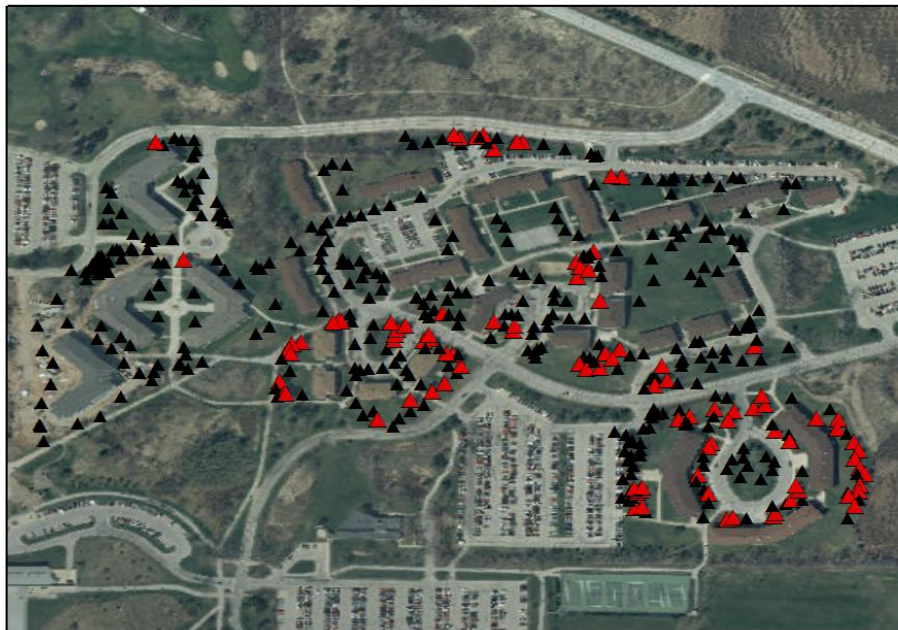

▲ Kentucky Coffeetree (1)

▲ Large Crabapple (16)

▲ Non-Producing Crabapple (2)

▲ Northern Pin Oak (1)

▲ Norway Maple (16)

▲ River Birch (6)

▲ Silver Maple (37)

▲ Small Crabapple (25)

▲ Sugar Maple (7)

▲ Summerset Silver Maple (5)

▲ White Ash (44)

▲ White Birch (12)

UW-Green Bay Housing - Ash Trees

Tree Species
▲ <all other values> (400)
SPECIES
▲ Green Ash (29)
△ White Ash (44)

UW-Green Bay Housing - Scotch Pines

▲ Red Pine (8)

▲ Scotch Pine (95)

▲ White Spruce (31)

▲ White Spruce (black hill) (1)

0 0.0425 0.085 0.17 Miles