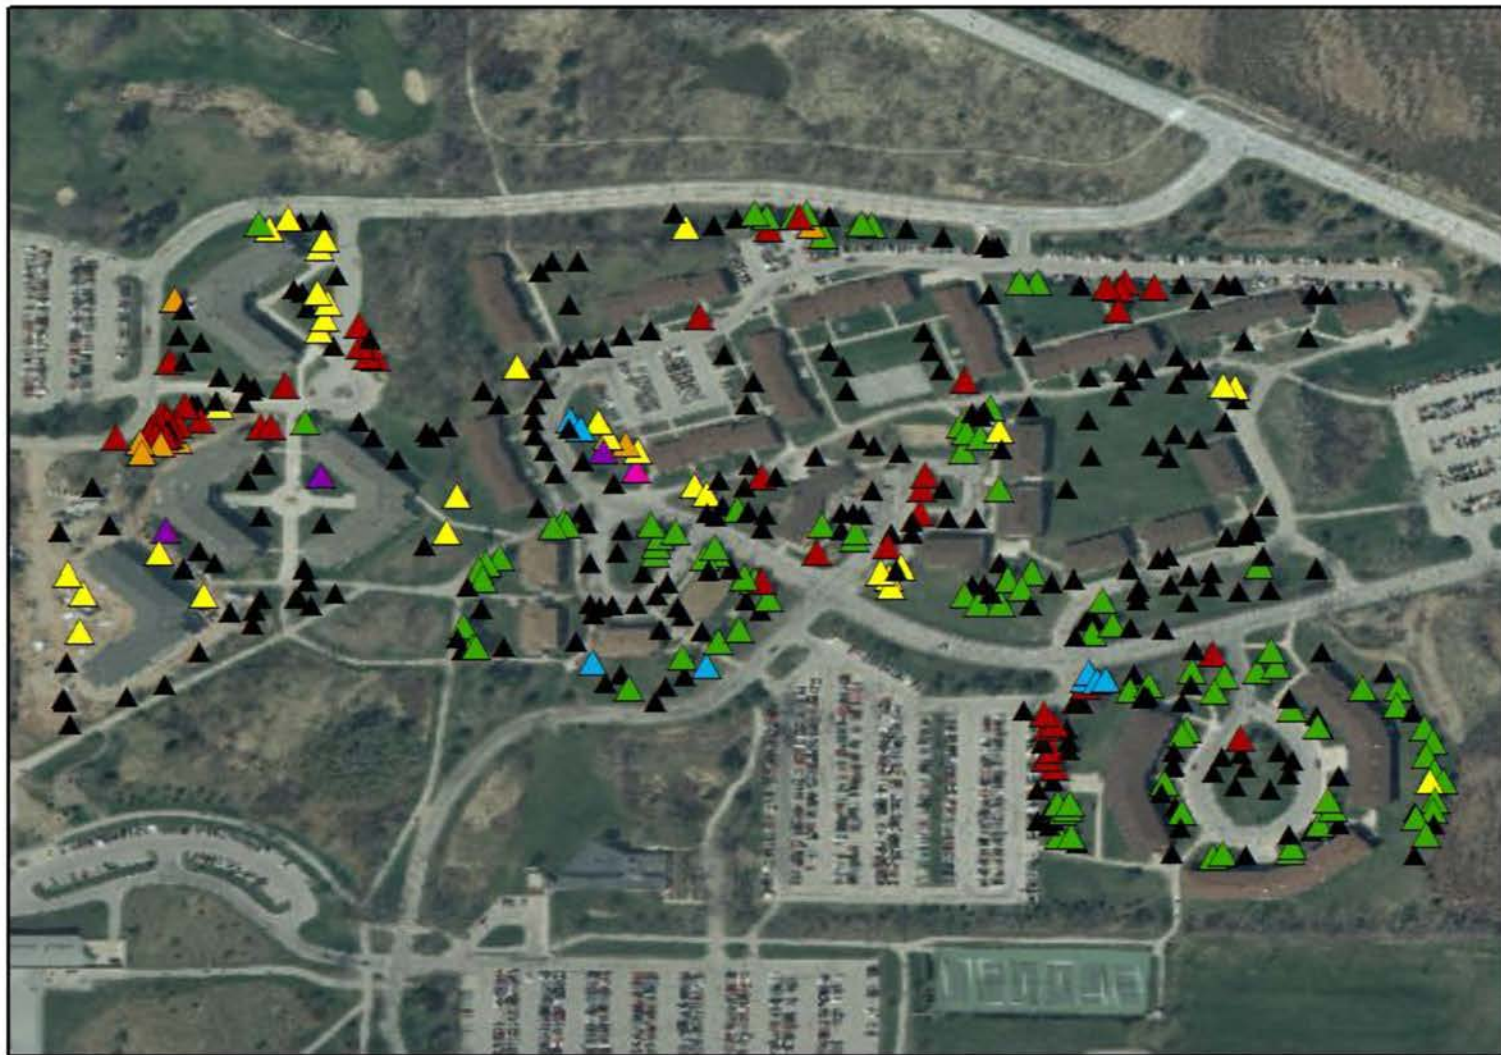

▲ Kentucky Coffeetree (1)

▲ Large Crabapple (16)

▲ Non-Producing Crabapple (2)

▲ Northern Pin Oak (1)

▲ Norway Maple (16)

▲ River Birch (6)

▲ Silver Maple (37)

▲ Small Crabapple (25)

▲ Sugar Maple (7)

▲ Summerset Silver Maple (5)

▲ White Ash (44)

▲ White Birch (12)

UW-Green Bay Housing - Ash Trees

Tree Species
▲ <all other values> (400)
SPECIES
▲ Green Ash (29)
△ White Ash (44)

UW-Green Bay Housing - Scotch Pines

Tree Species
▲ <all other values> (378)
SPECIES
▲ Scotch Pine (95)

UW-Green Bay Housing - Conifers

Tree Species

▲ <all other values> (278)

SPECIES

▲ Austrian/Black Pine (50)

▲ Colorado Blue Spruce (7)

▲ Norway Spruce (3)

▲ Red Pine (8)

▲ Scotch Pine (95)

▲ White Spruce (31)

▲ White Spruce (black hill) (1)

0 0.0425 0.085 0.17 Miles