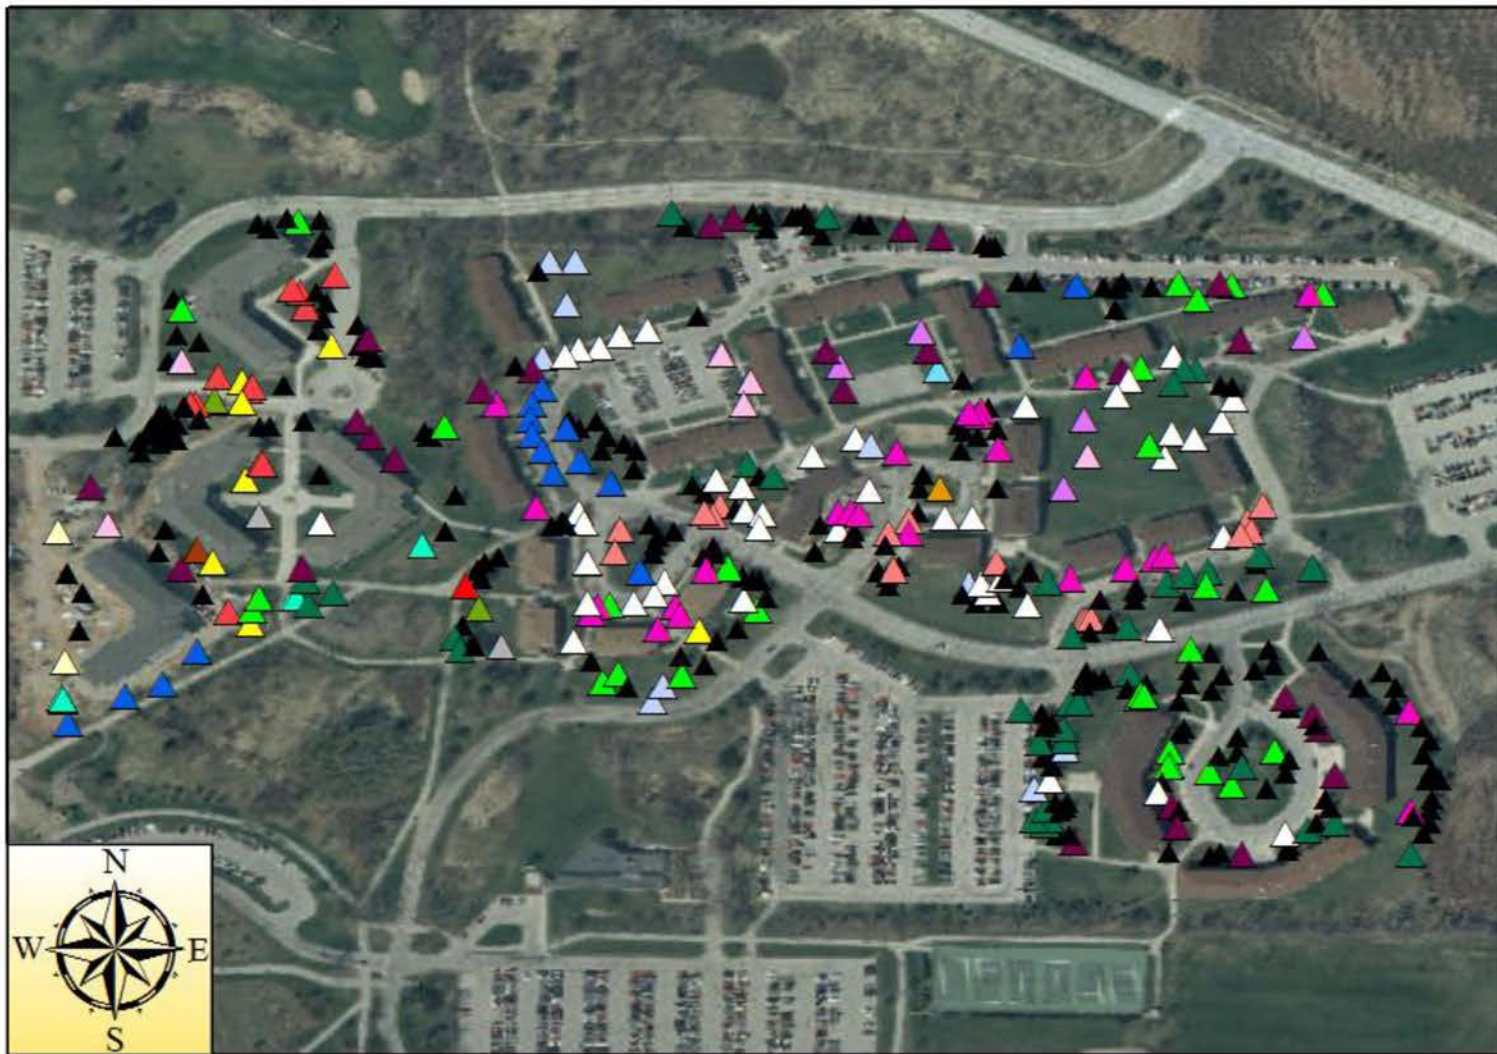

UW-Green Bay Housing - Threat Level

Threat Level

- ▲ No Known Threat
- ▲ Low Threat
- ▲ Medium Threat
- ▲ High Threat

Heat Map

UW-Green Bay Housing - Deciduous

Tree Species

▲ <allothervalues> (222)

SPECIES

▲ Basswood Linden (28)

▲ Basswood Linden (small) (6)

▲ Black Maple (2)

▲ Eastern Cottonwood (10)

▲ Elm (1)

▲ Green Ash (29)

▲ Green Mountain Sugar Maple (2)

▲ Ironwood (1)

▲ Kentucky Coffeetree (1)

▲ Large Crabapple (16)

▲ Non-Producing Crabapple (2)

▲ Northern Pin Oak (1)

▲ Norway Maple (16)

▲ River Birch (6)

▲ Silver Maple (37)

▲ Small Crabapple (25)

▲ Red Pine (8)

▲ Scotch Pine (95)

▲ White Spruce (31)

▲ White Spruce (black hill) (1)

0 0.0425 0.085 0.17 Miles