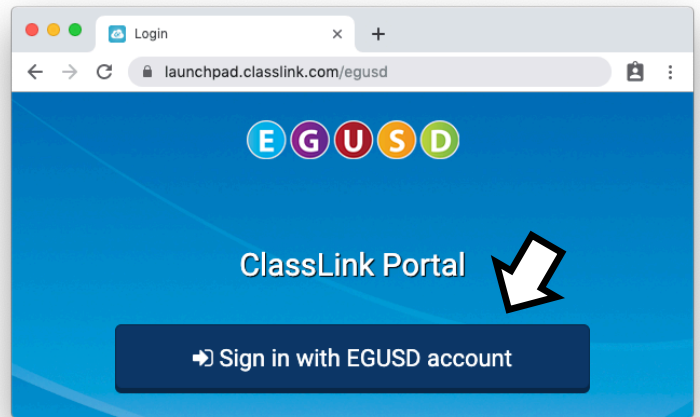

STUDENT PORTAL

INSTRUCTIONS FOR STUDENTS TO LOGIN AT HOME FROM ANY BROWSER:

1. Type **portal.egusd.net** and press **Enter**.

2. Click the blue **Sign-in** button.

3. Enter **Username & Password**, then click the **Sign-in** button.