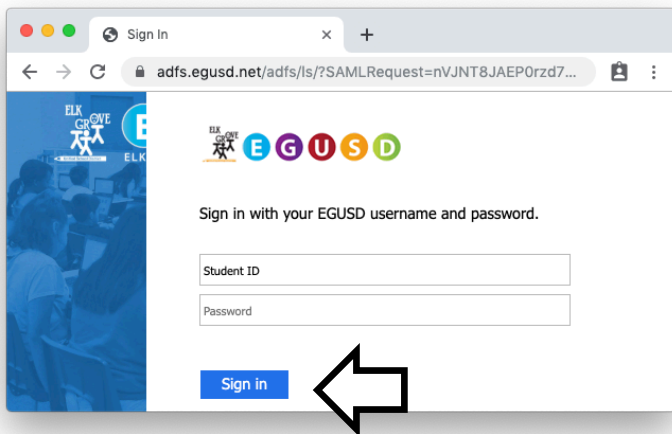

STUDENT PORTAL

INSTRUCTIONS FOR STUDENTS TO LOGIN AT HOME FROM ANY BROWSER:

1. Type **portal.egusd.net** and press **Enter**.

2. Click the blue **Sign-in** button.

3. Enter **Username & Password**, then click the **Sign-in** button.