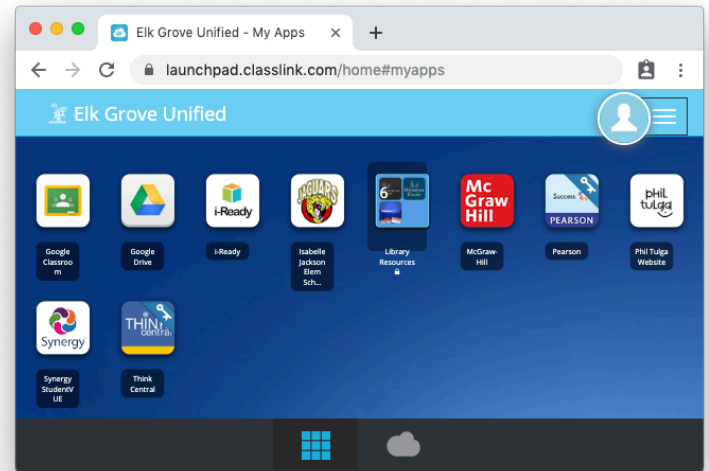

4. You're in! Click on an **Icon** to get started.