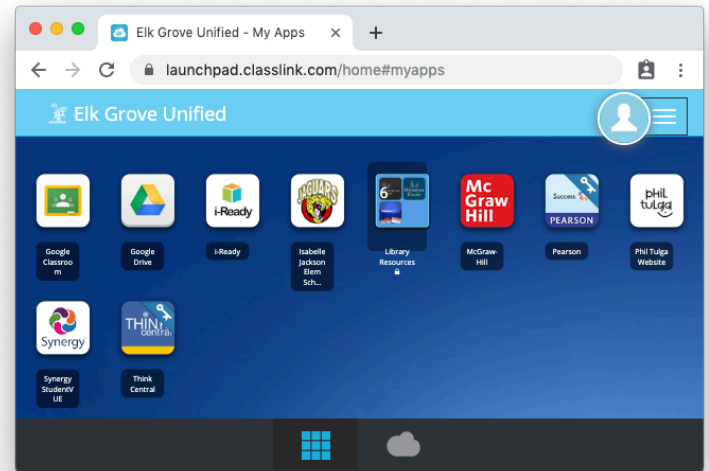

## INSTRUCTIONS FOR STUDENTS TO LOGIN AT HOME FROM ANY BROWSER:

1. Type **portal.egusd.net** and press **Enter**.

2. Click the blue **Sign-in** button.

3. Enter **Username & Password**, then click the **Sign-in** button.

4. You're in! Click on an **Icon** to get started.