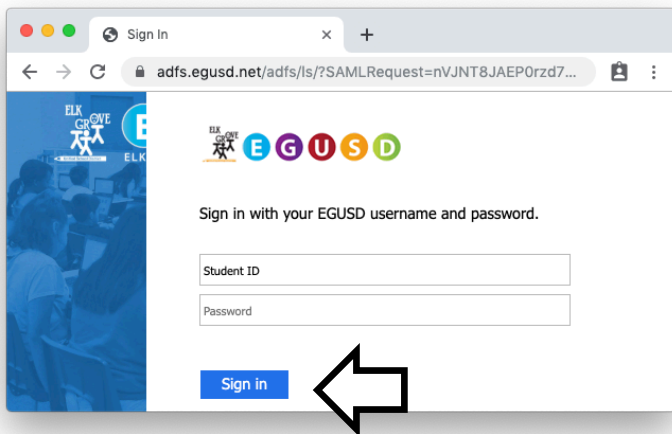

## INSTRUCTIONS FOR STUDENTS TO LOGIN AT HOME FROM ANY BROWSER:

1. Type **portal.egusd.net** and press **Enter**.

2. Click the blue **Sign-in** button.

3. Enter **Username & Password**, then click the **Sign-in** button.

4. You're in! Click on an **Icon** to get started.