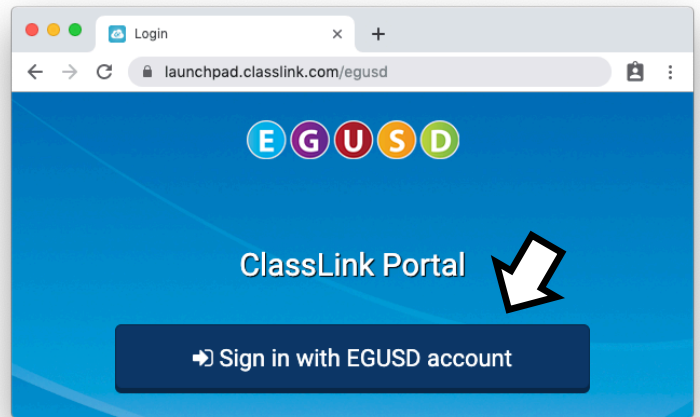

# STUDENT PORTAL

## INSTRUCTIONS FOR STUDENTS TO LOGIN AT HOME FROM ANY BROWSER:

1. Type **portal.egusd.net** and press **Enter**.

2. Click the blue **Sign-in** button.

3. Enter **Username & Password**, then click the **Sign-in** button.