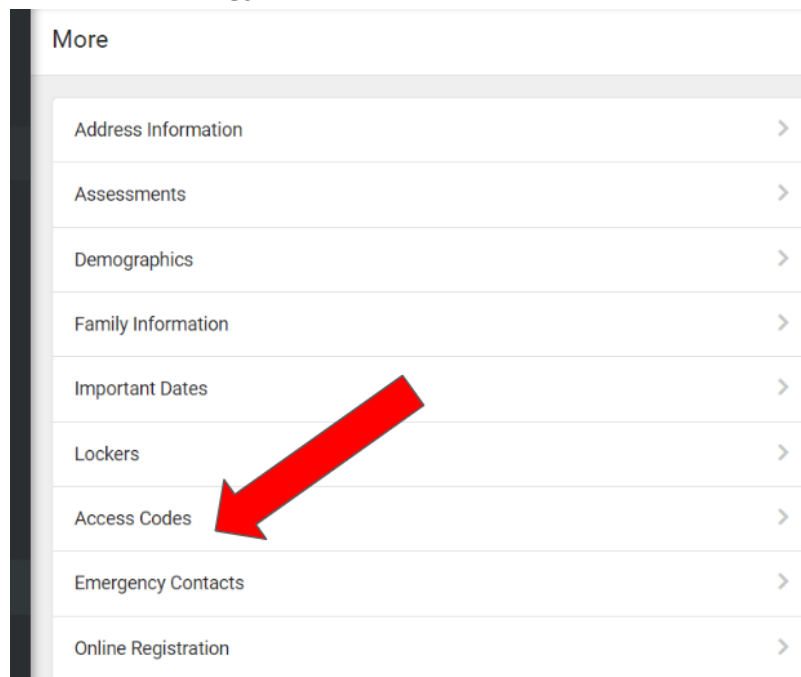

Accessing Schoology Parent Codes From Parent Portal

[Log into Parent Portal](#), once you login you will see **More** on the left hand of your screen.

Once that window opens, you want to select **Access Codes**. You will then see your unique Schoology parent code.