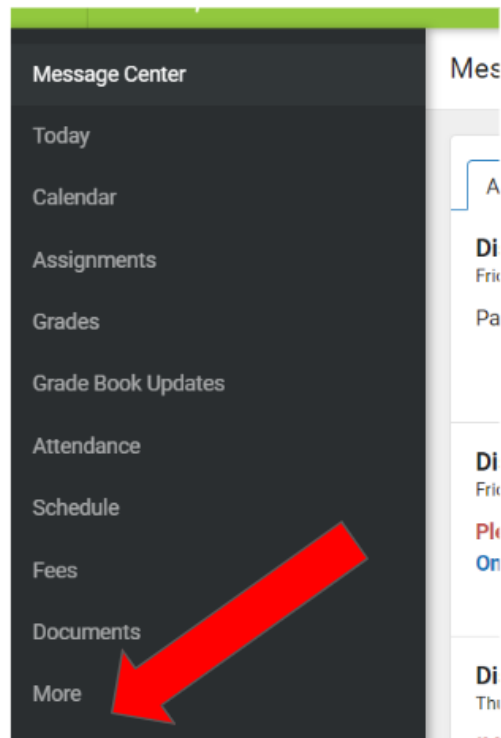

Accessing Schoology Parent Codes From Parent Portal

[Log into Parent Portal](#), once you login you will see **More** on the left hand of your screen.

Once that window opens, you want to select **Access Codes**. You will then see your unique Schoology parent code.