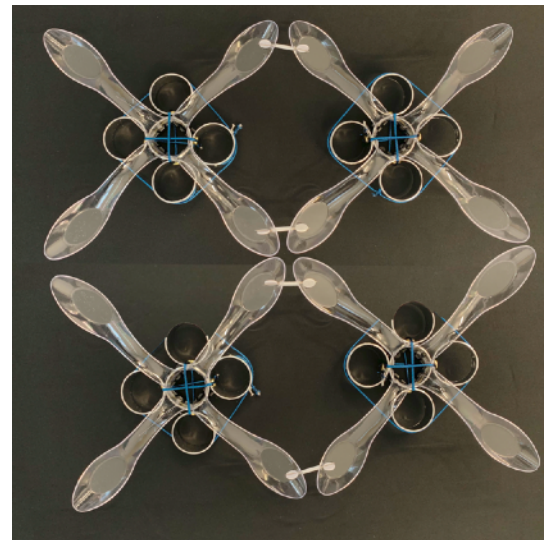

Space Divider

Luying Tao

This project is to design and make a piece that is based on the social-ecological space and materiality, which means pursuing happiness.

Final Pieces

Pattern

Background information:

This pattern is Chinese traditional patten which means pursuing happiness.

The other version

Detail & Join

Living-Room Rendering