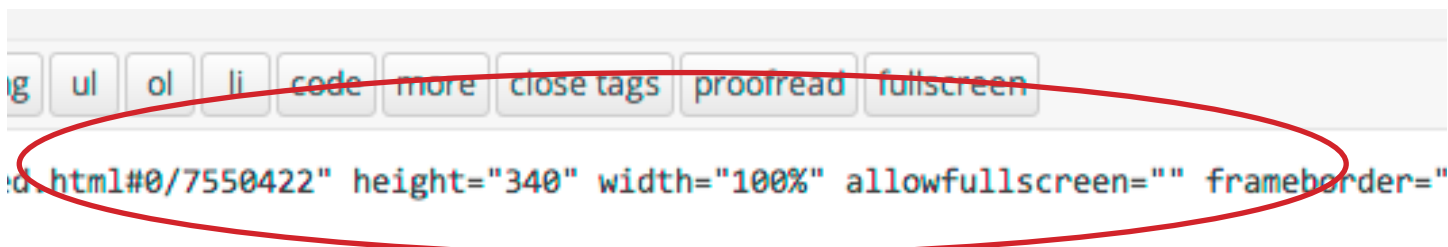

Step 7

Make sure width is set to “100%” between the iframe tags to fill the post’s width.