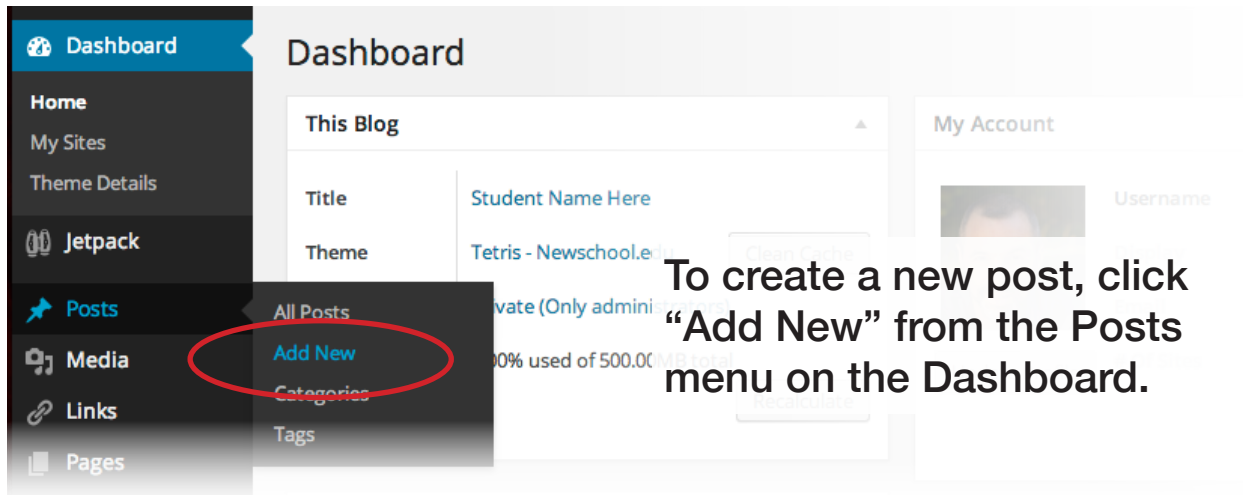

Embed A PDF In A Post

If you would like to share PDF projects in your Learning Portfolio, choose the Standard Post format and follow these steps. However, the PDF format needs to be hosted on a web service such as issuu.

Step 1

Step 2

Step 3

Step 4

The screenshot shows a social media sharing interface. At the top, there are buttons for 'FOLLOW', 'Info', 'Share', 'Add to', and '0'. Below these are social media icons for Twitter, Facebook, Google+, Tumblr, LinkedIn, and Email. The 'Embed' option is circled in red, and a red arrow points from it to a text input field containing a URL: 'http://issuu.com/issuu.com/docs/f2012sophchallengesm?e=0/7550422'. Below the input field, the text 'Choose "Embed".' is displayed.

Step 5

The screenshot shows a dialog box titled 'Add it to your site' with a red 'X' in the top right corner. The dialog contains a preview of a document titled 'Sophomore Welcome Back WORKSHOP CHALLENGE - FALL 2013'. Below the preview, there is a 'Click to read' button. A red arrow points from the 'Click to read' button to the text: 'Make sure to check "Use on Tumblr, Wordpress or similar" so that the embed code will work in your portfolio site.' Below this text, there is a section for 'Styling options' and a checkbox labeled 'Use on Tumblr, Wordpress or similar (?)' which is checked. A red circle highlights this checkbox. Below the styling options, there is a text area containing the embed code: 'Embed code <iframe width="525" height="340" src="//e.issuu.com/embed.html#0/7550422" frameborder="0" allowfullscreen></iframe>'. A red circle highlights this code. Below the code, there is a text area containing the link: 'Link issuu.com/jurgraum/docs/f2012sophchallengesm?e=0/7550422'. At the bottom of the dialog, there are buttons for 'From first page', 'From current page', and 'Embed'.