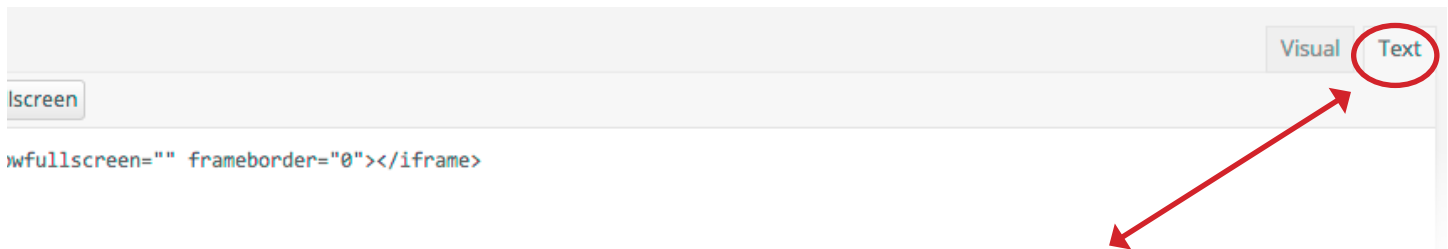

Step 6

Navigate to your portfolio and in the text editor, make sure the “Text” tab is in front. Placing embed code in the “Visual” editor will NOT work.