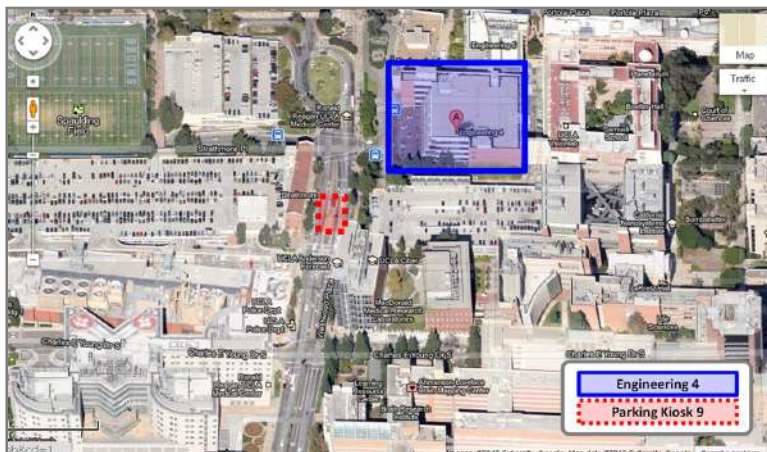

DIRECTIONS

From I-405, exit Wilshire Blvd. Take Wilshire Blvd East. Turn left on Westwood Blvd. Arrive at 420 Westwood Plaza.

420 Westwood Plaza, Los Angeles, CA 90095

420 Westwood Plaza, Los Angeles, CA 90095

PARKING

Visitors are recommended to purchase an all-day parking pass at parking kiosk 9. Attendants at the parking kiosk will direct visitors to the appropriate parking structure.