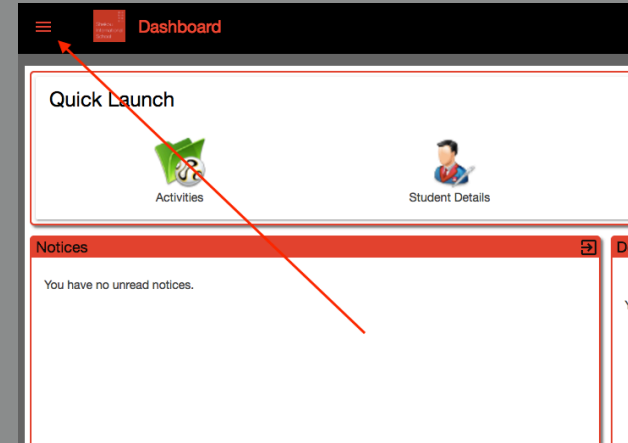

SchoolBase @ Shekou International School

sis.org.cn

Username

Password

Logon

Log-in to your SchoolBase account by going to geckoportal.sis.org.cn and using your personalized credentials.

Click on side menu bar for “Change Password” option.