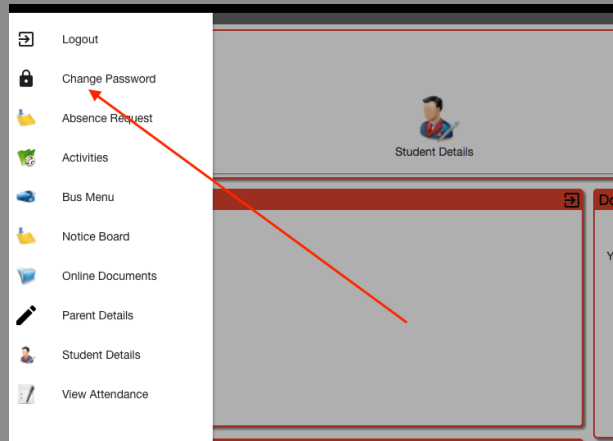

SchoolBase @ Shekou International School

sis.org.cn

Username

Password

Logon

Log-in to your SchoolBase account by going to geckoportal.sis.org.cn and using your personalized credentials.

Click on side menu bar for “Change Password” option.