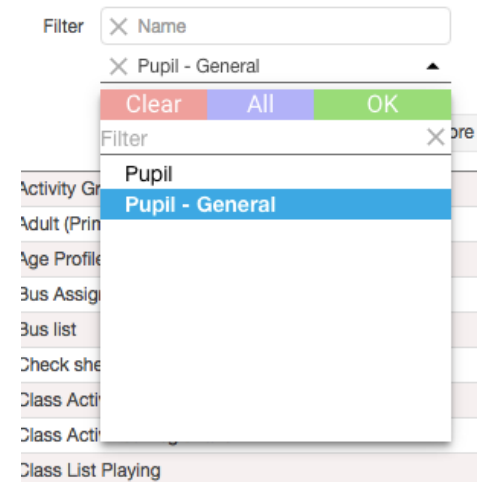

Click on the dropdown menu to have the option to filter the reports to “Pupil”. These are reports that the IT Team specifically builds for you at SIS.