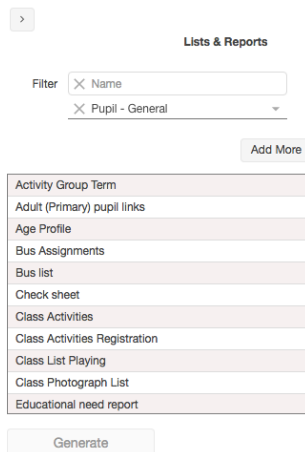

SchoolBase is able to generate lists and reports for any group of students that you can group. You can use any search filter to group students for which may get live reports.

Filter for any students. In this case, the filter is for 6Metal students. Select “Lists & Reports”.

more reports

Filter

Bus Class List
List w/ Photo
List w/ Photo Separate by Class
List w/ Photos Small

Although this list is short right now, it will continue to grow as you suggest, and IT adds more functional reports for your use. Have a report you're looking for? Just let us know and we'll work on designing it for you!