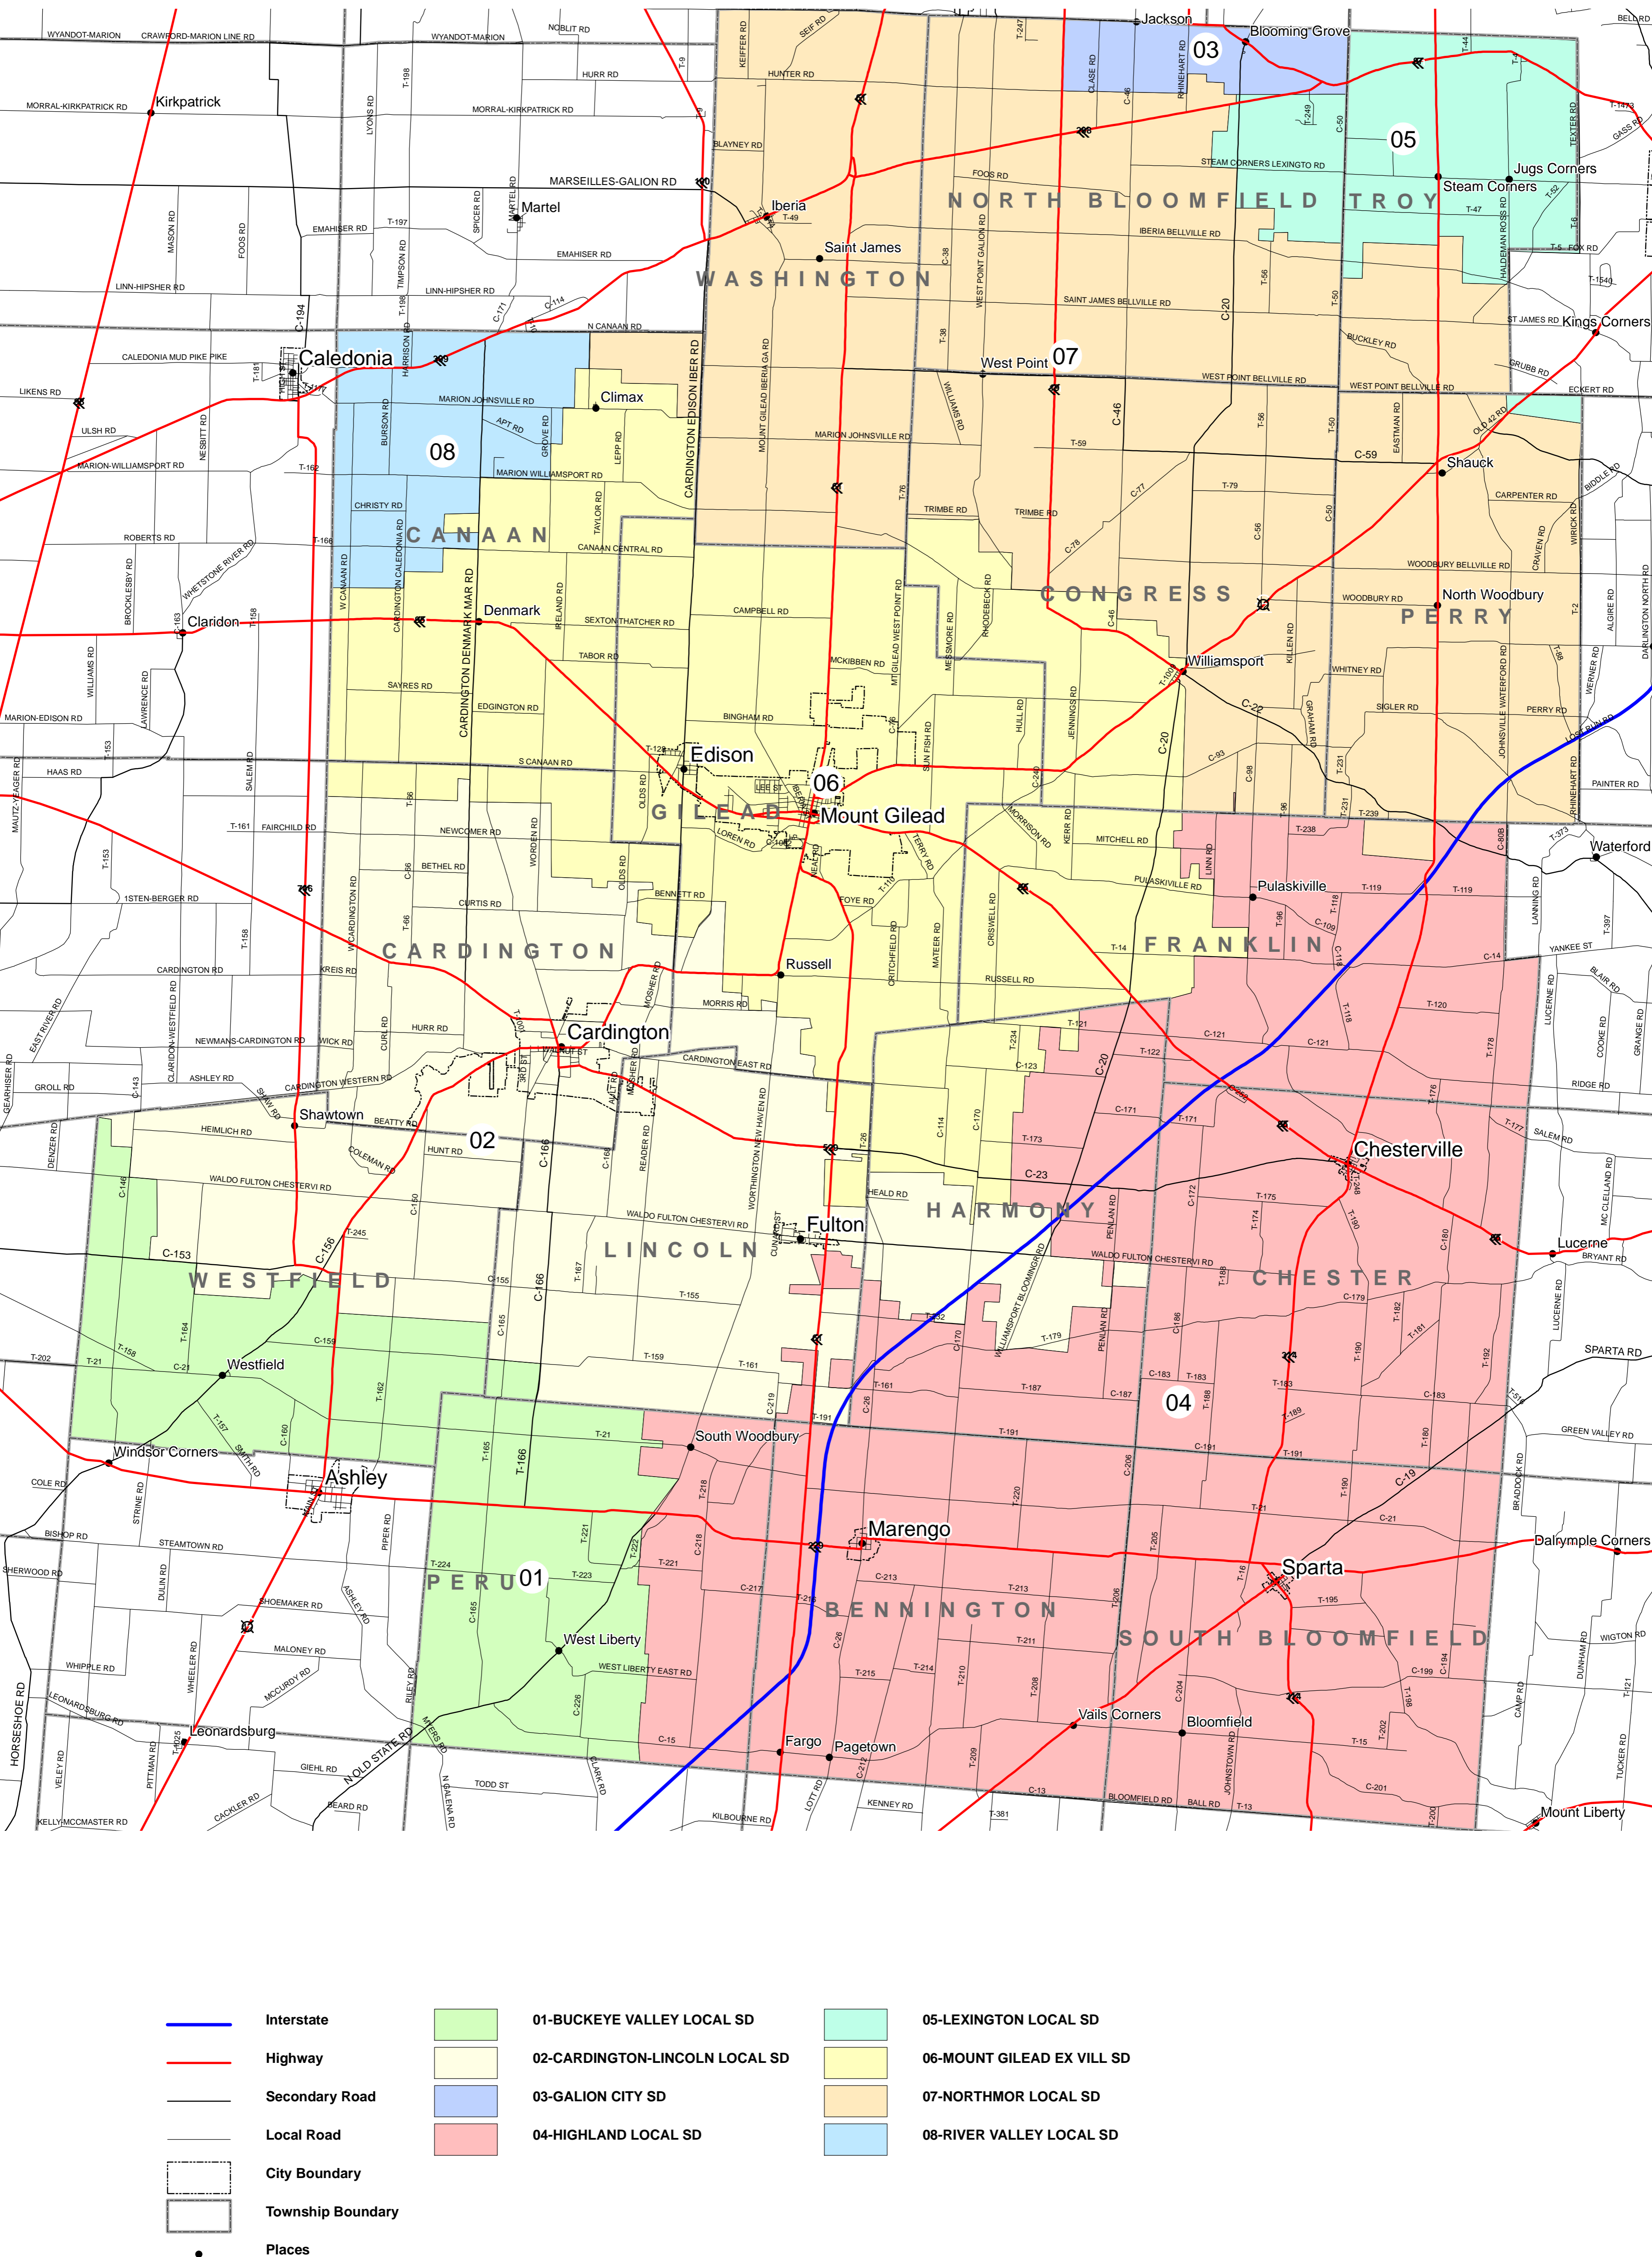

Morrow County School Districts

Public Utilities Commission of Ohio, 2007
 School district boundary line data last updated in 2004
 Source: Ohio Geographic Information System Service Center and Cleveland State University
 in partnership with the Ohio Department of Education