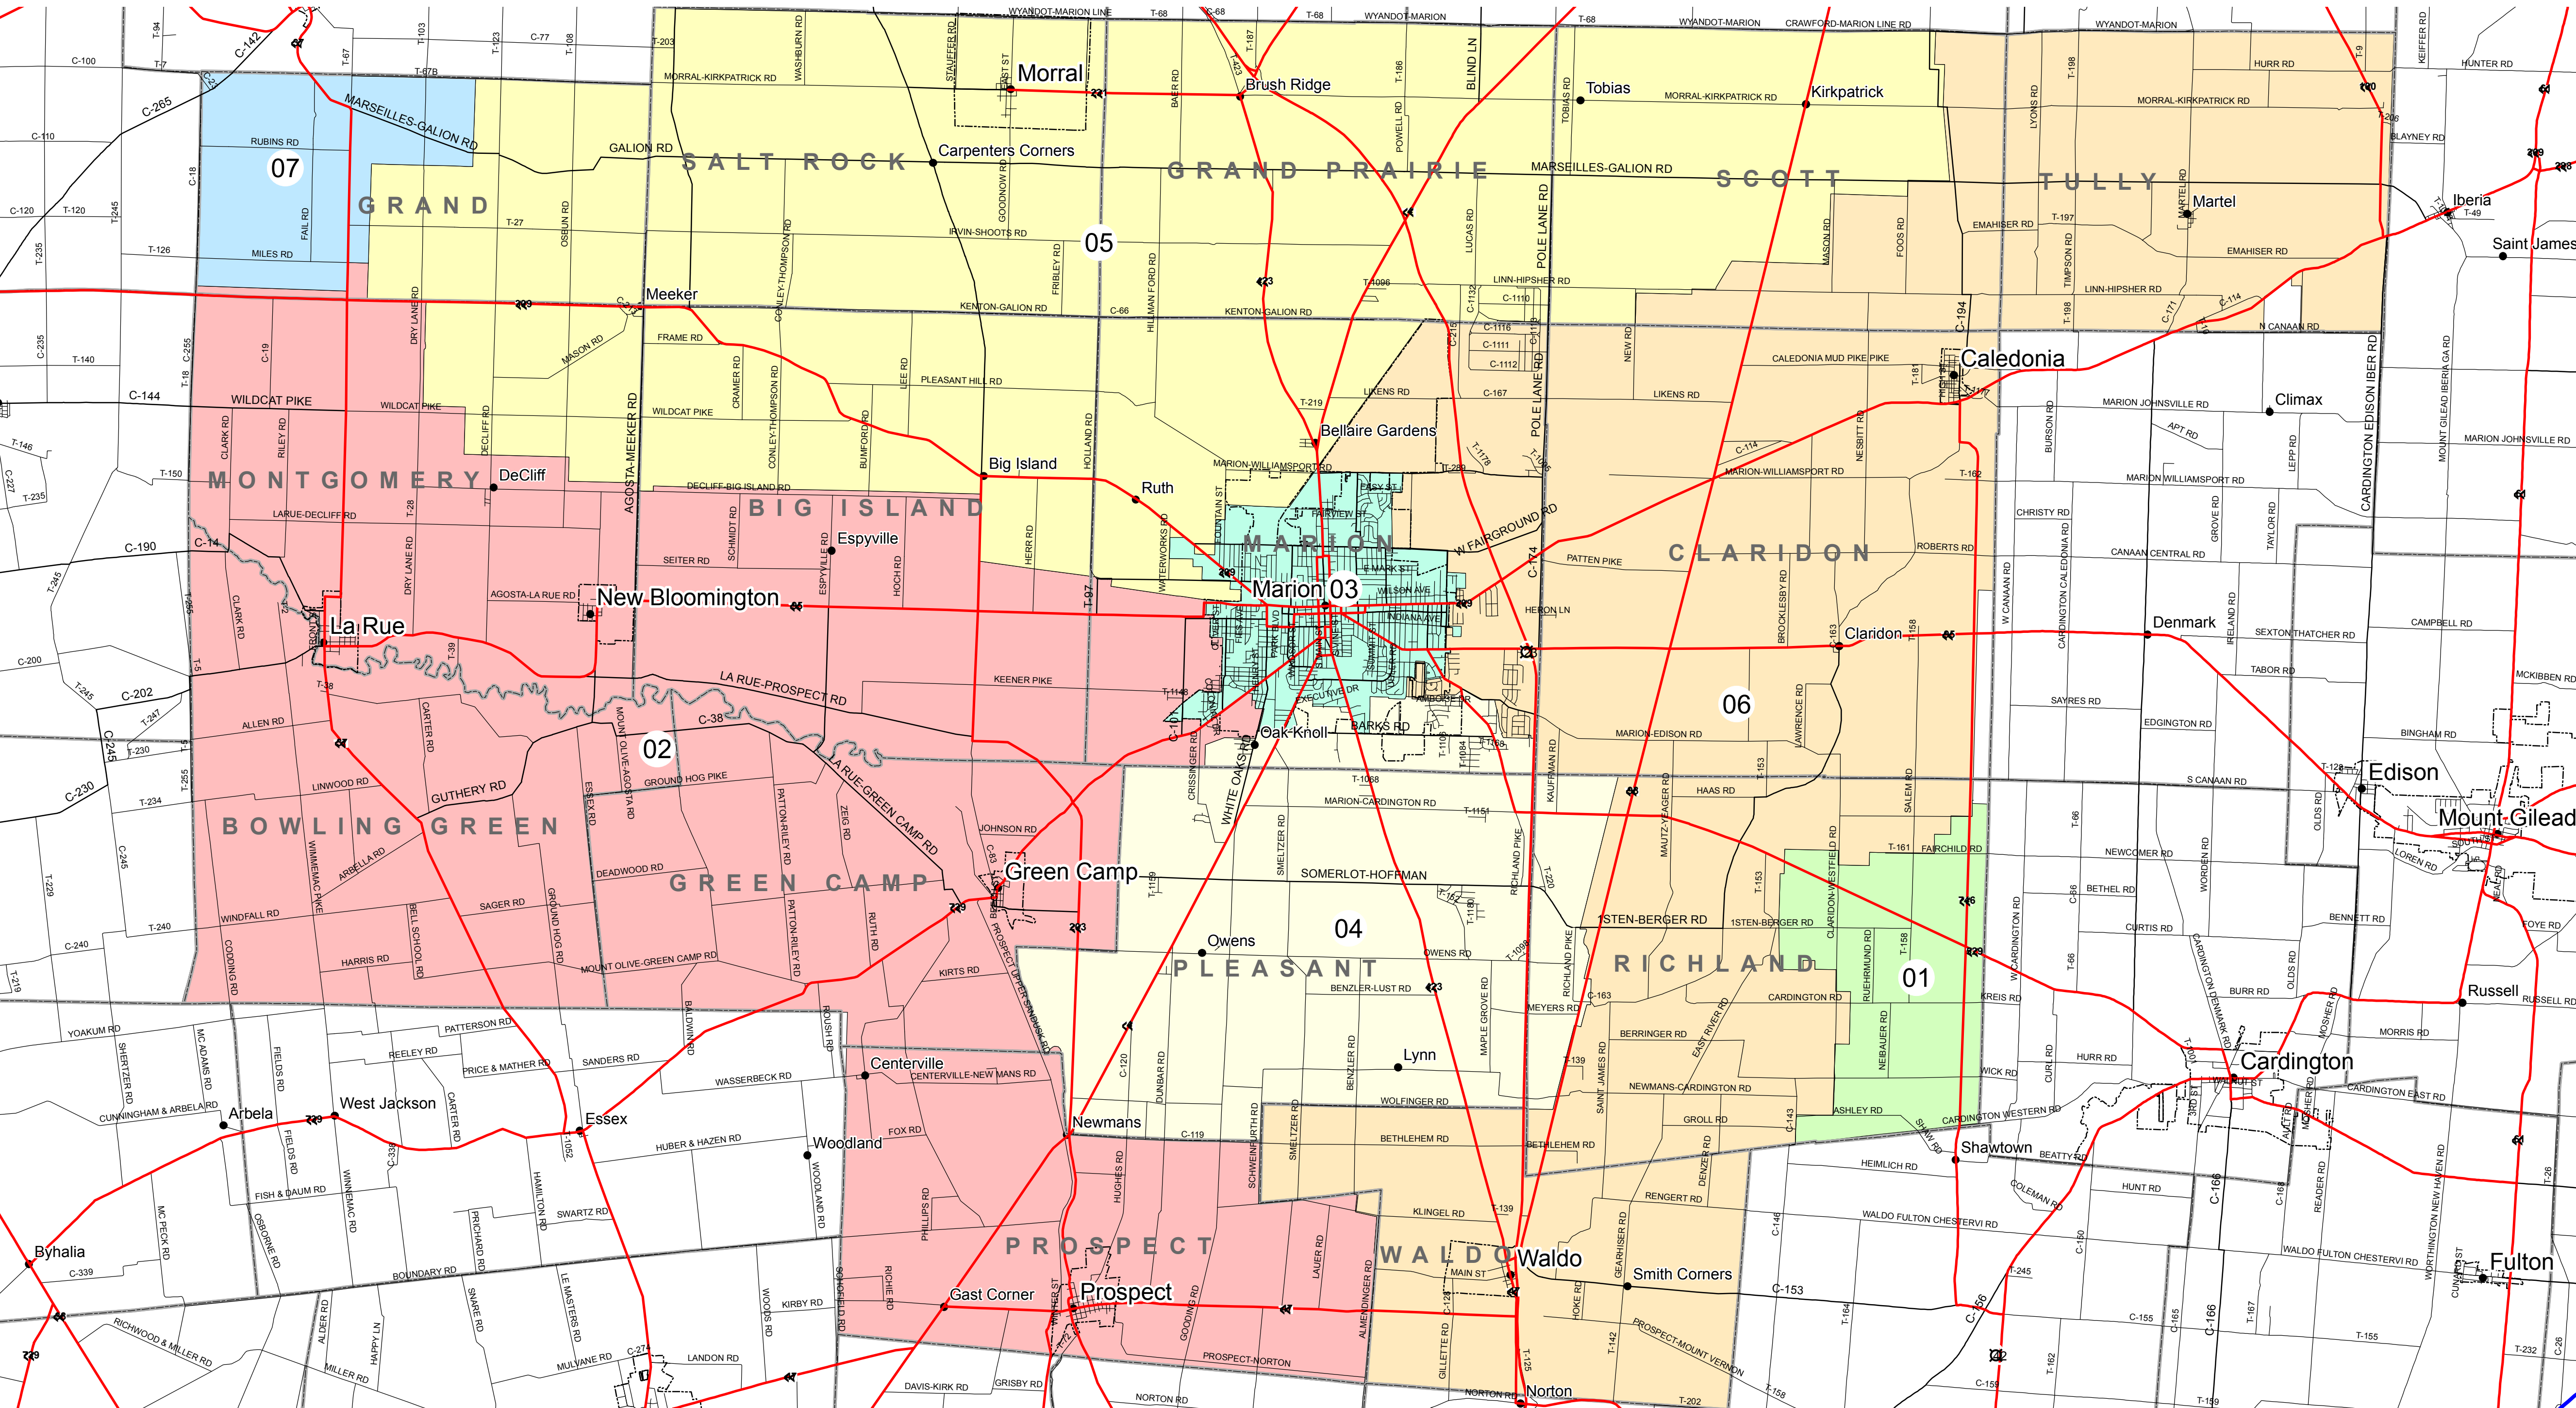

# Marion County School Districts

- Interstate
- Highway
- Secondary Road
- Local Road
- City Boundary
- Township Boundary
- Places
- 01-CARDINGTON-LINCOLN LOCAL SD
- 02-ELGIN LOCAL SD
- 03-MARION CITY SD
- 04-PLEASANT LOCAL SD
- 05-RIDGEDALE LOCAL SD
- 06-RIVER VALLEY LOCAL SD
- 07-UPPER SANDUSKY EX VILL SD

Public Utilities Commission of Ohio, 2007  
 School district boundary line data last updated in 2004  
 Source: Ohio Geographic Information System Service Center and Cleveland State University  
 in partnership with the Ohio Department of Education