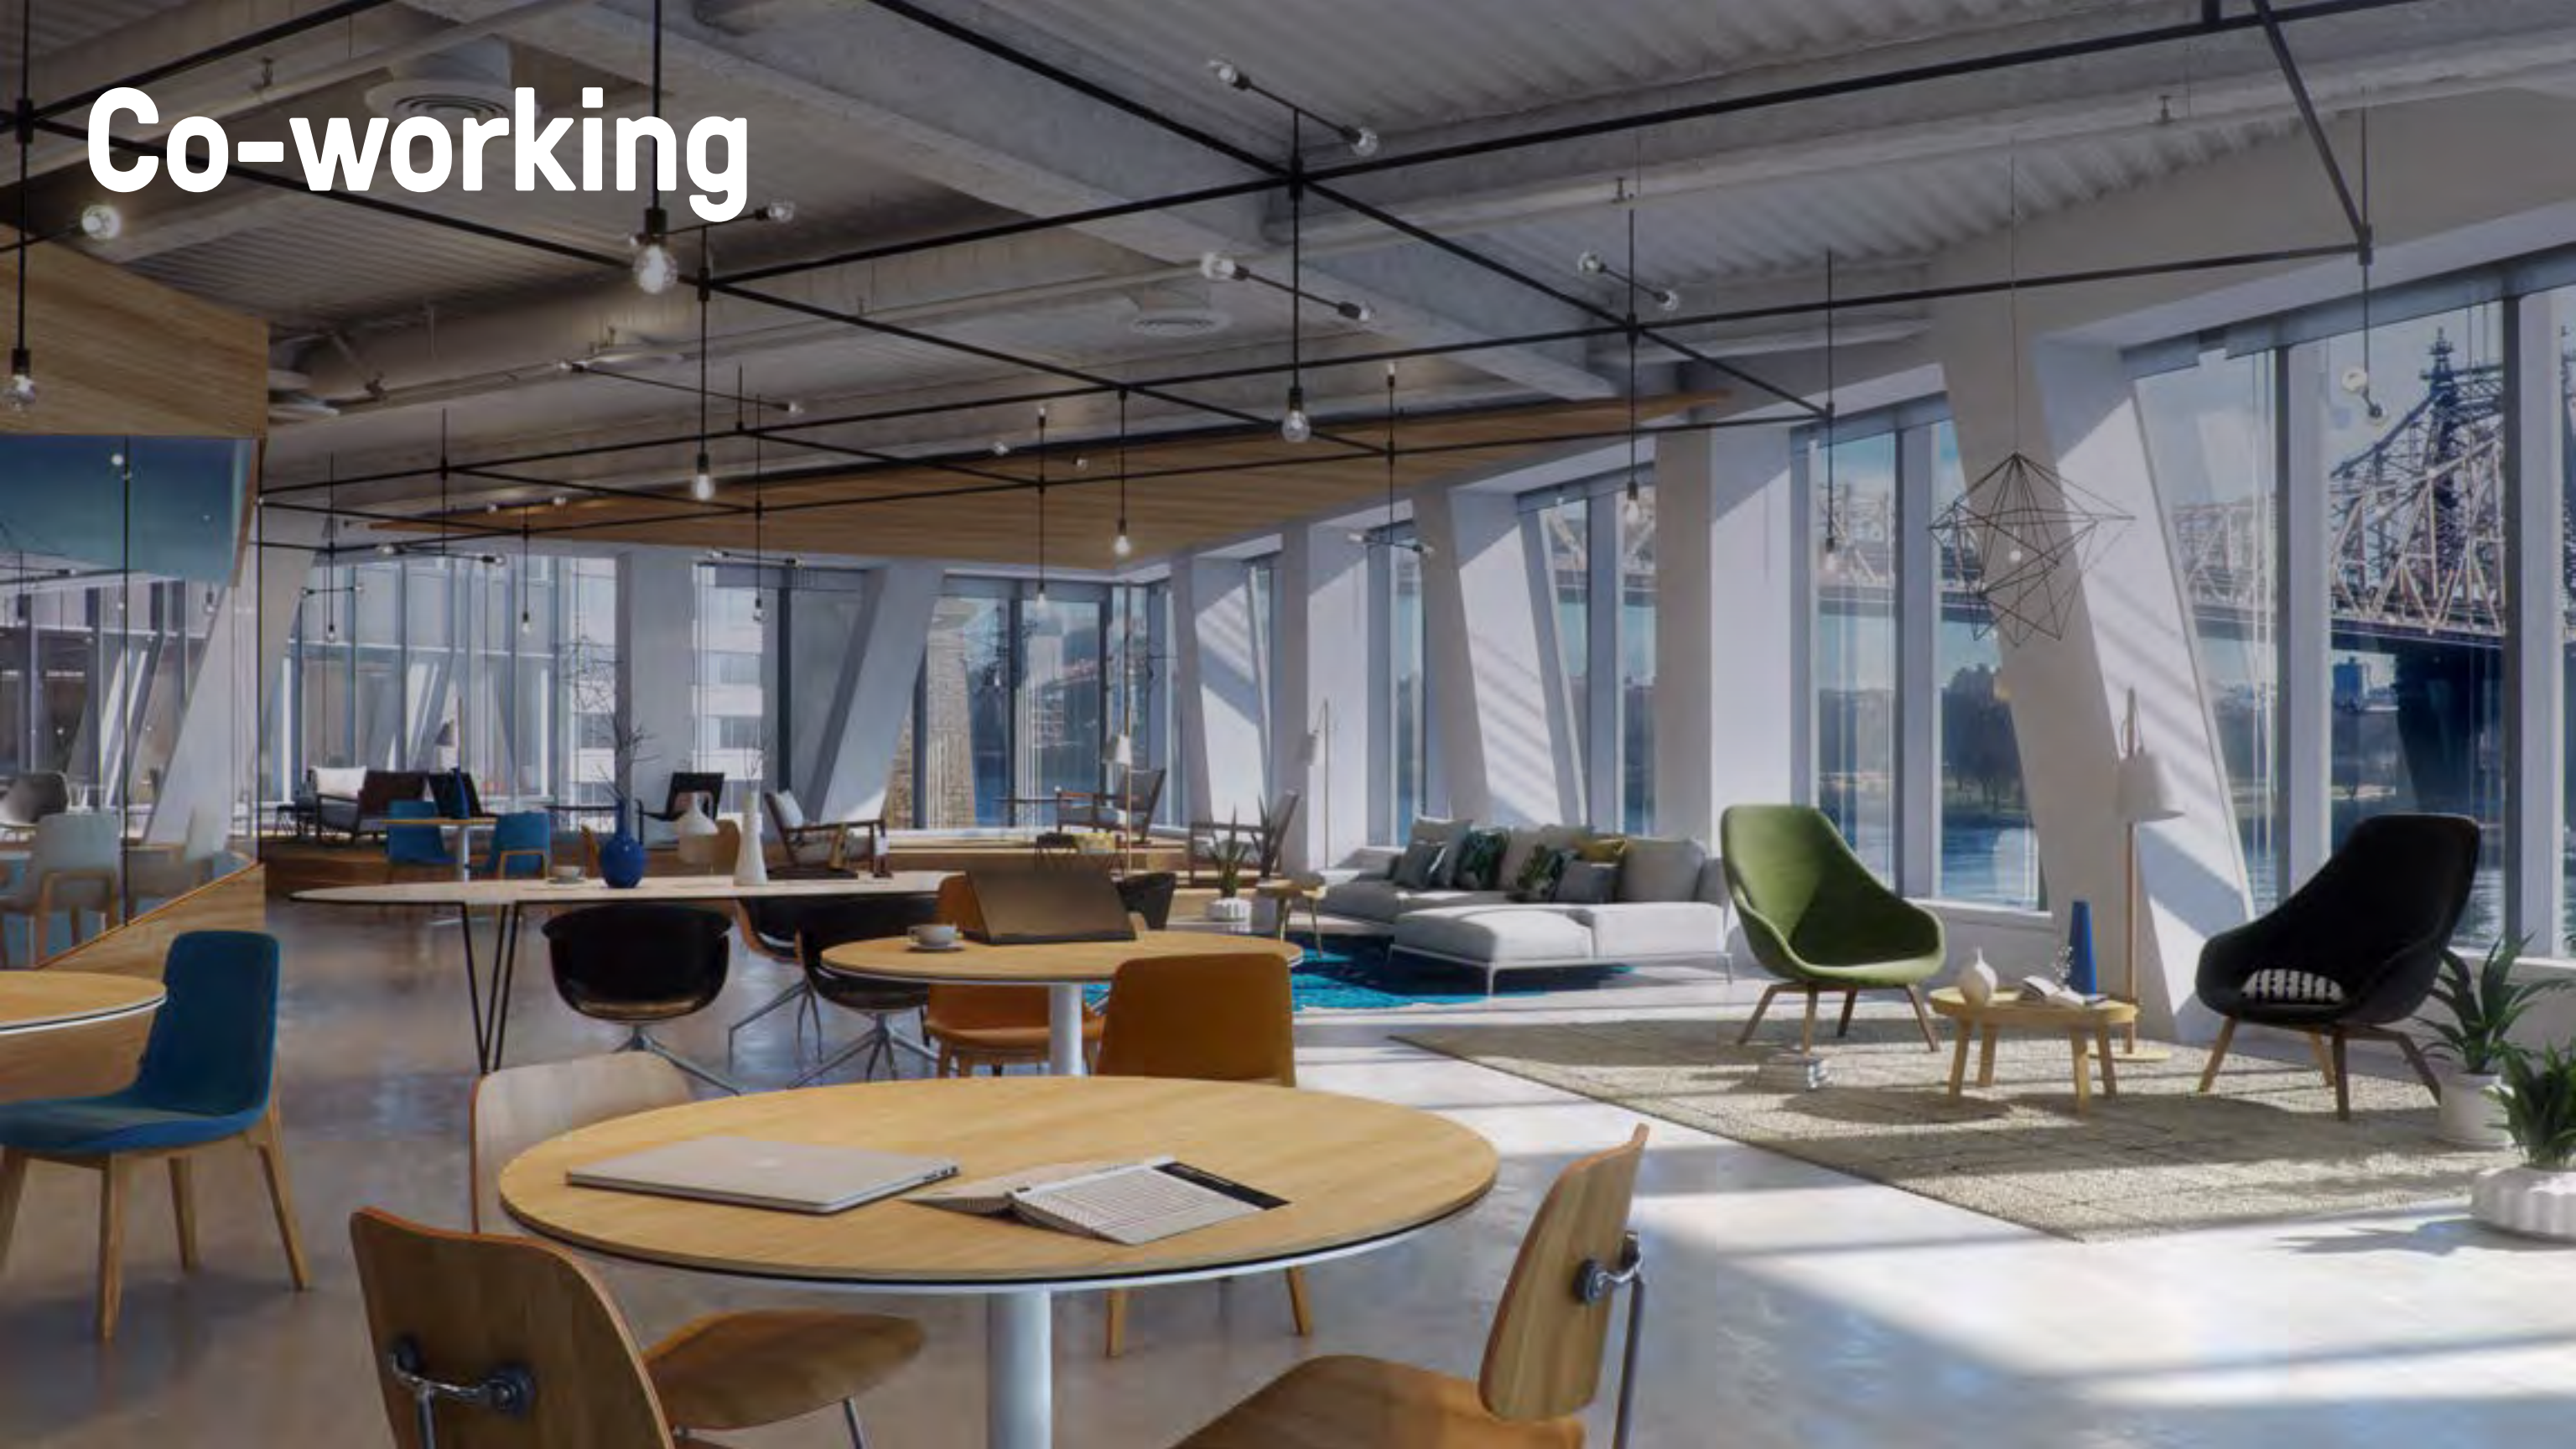

Co-working