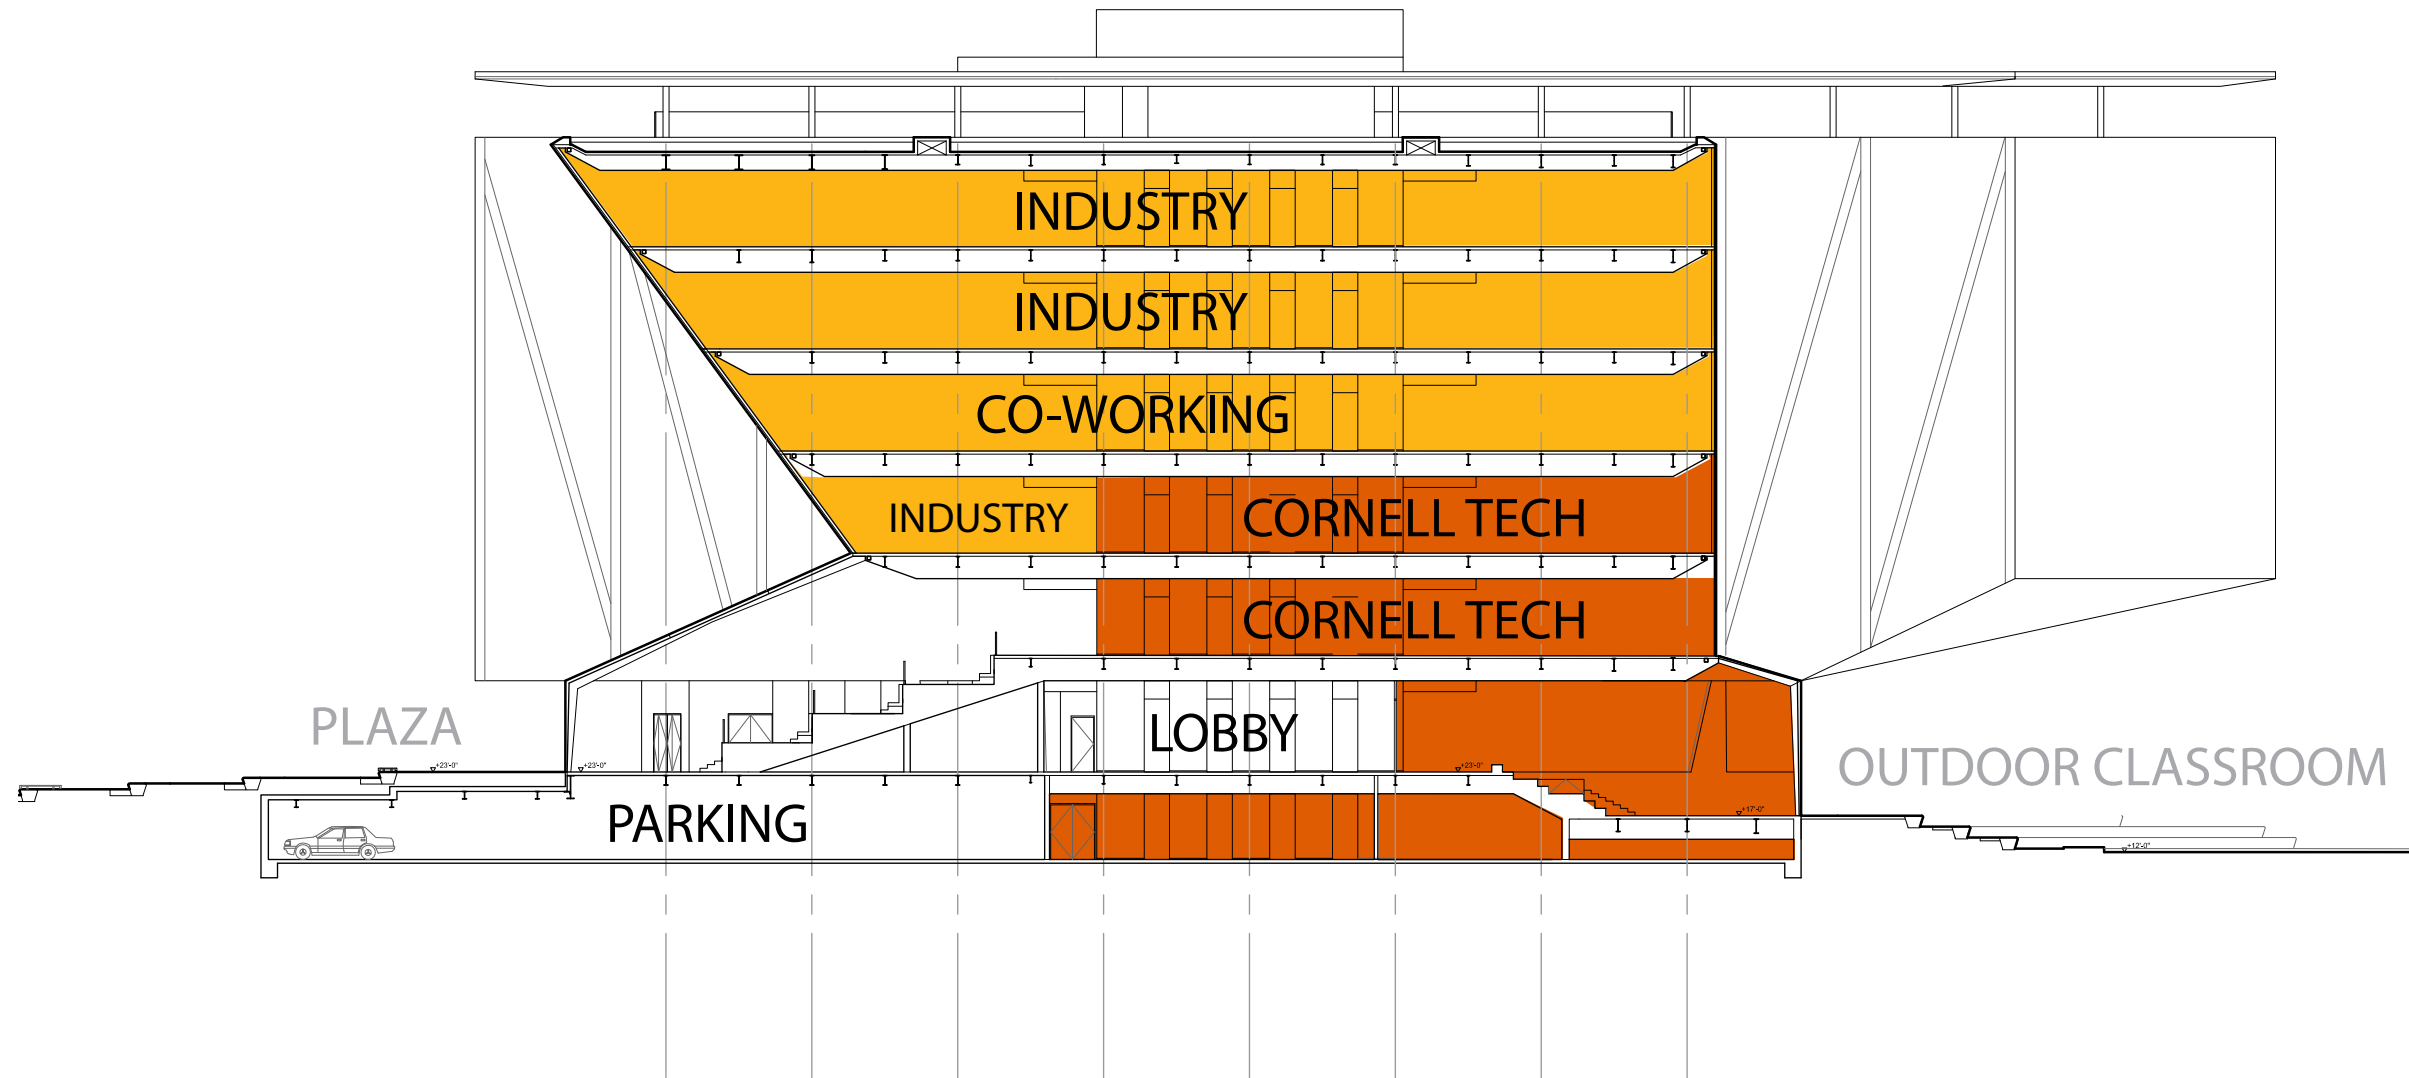

An architectural rendering of a modern building complex. The central focus is a large, multi-story building with a unique facade of vertical white slats. The building has several cantilevered upper floors, some of which appear to have greenery or plants. To the right, there is a taller building with a glass facade. In the foreground, a paved plaza is populated with diverse people walking, sitting on a bench, and interacting. There are trees and landscaping elements scattered throughout the scene. The sky is a clear, bright blue.

the  
bridge  
at  
cornell  
tech

**230K SF**

**SIX STORIES**

**SPRING 2017  
COMPLETION**

the  
bridge  
at  
cornell  
tech

# Lobby & Ground Floor Retail