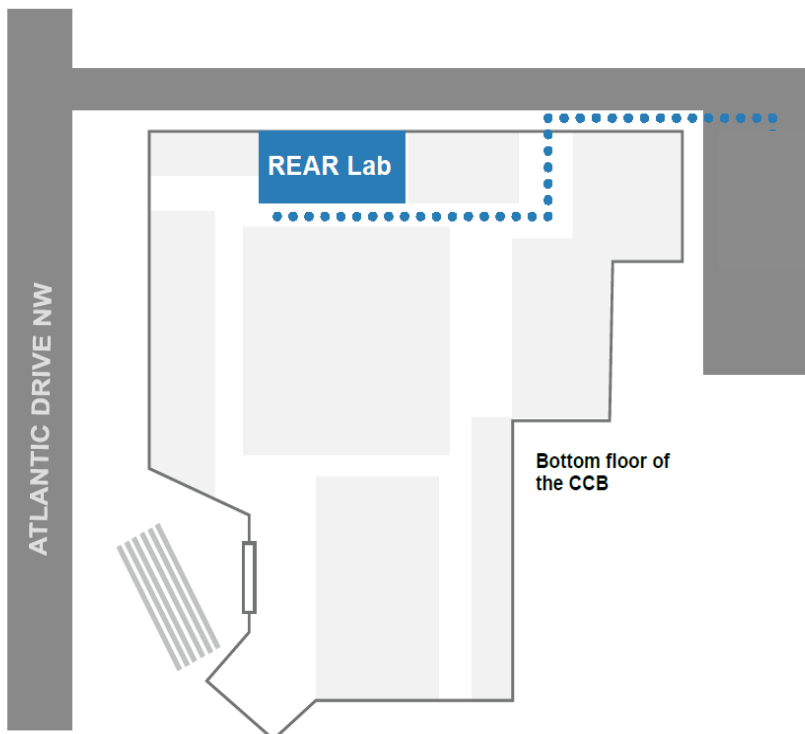

Rehabilitation Engineering & Applied Research

If you need a route without stairs, continue down Ferst Drive until you reach Plum Street Northwest and take a right. Then, take a right up a small sloped pavement hill to get to the back of the College of Computing building. There will be a door in the building on your left that you will be able to enter.

The REAR Lab is located on the bottom floor of the CCB in room 27. Enter through the exterior door and turn right. The REAR Lab has signs above the doors.