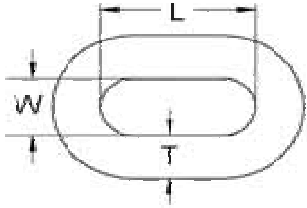

1st Chain Supply

797 W Commercial Ave.
 Lowell, IN 46356
 Sales 1-800-523-2367 Ext "3"
 Fax 219-696-6413

Stainless Steel TYPES 304 & 316 Chain Specifications

The dimensions table below show our standard imported stainless steel chain made to NACM specifications and US made stainless steel chain that also conforms to NACM (5/32, 3/16, 5/16 and 3/8) dimensions. You will also find US and French made stainless steel chain that conforms to Gr 40 (G4) and triple B (BBB) windlass chain (also called "ISO short link") specifications in 1/4, 5/16, 3/8 and 1/2" sizes.

NOT FOR OVERHEAD LIFTING.

Trade Size	Our Item No.	Working Load Limit (lbs)	Material Diameter "T" (inches)	Inside Length "L" (inches)	Inside Width "W" (inches)	Weight per 100 ft (lbs)
1/8 import (China)	38-395/6FT	375	0.15	0.90	0.26	17
5/32 Made in USA	(On Request)	500	0.16	0.77	0.28	23
3/16 import (China)	38-330/335FT	830	0.20	0.97	0.32	31
3/16 (Made in USA)	(On Request)	930	0.20	0.95	0.38	32
1/4 import (China)	38-331/336FT	1,450	0.25	1.24	0.39	70
1/4 G4* (Made in USA)	38-336USG4	2,000	0.28	0.84	0.40	85
1/4 BBB* (France)	38-336US3B	2,000	0.28	0.87	0.36	76
5/16 import (China)	38-332/337FT	2,200	0.30	1.28	0.42	95
5/16 G4* (Made in USA)	38-337USG4	2,400	0.32	1.02	0.47	92
5/16 BBB* (France)	38-337US3B	2,400	0.32	0.95	0.41	94
3/8 import (China)	38-333/338FT	3,000	0.38	1.38	0.57	140
3/8 G4* (Made in USA)	38-338USG4	3,550	0.39	1.22	0.57	150
3/8 BBB* (France)	38-338US3B	3,750	0.39	1.10	0.54	160
1/2 import (China)	38-334/339FT	4,600	0.50	1.77	0.73	260
1/2 G4* (France)	(On Request)	6,500	0.51	1.59	0.76	210
1/2 BBB* (France)	(On Request)	6,500	0.51	1.38	0.74	274
5/8 import (China)	38-340FT	9,800	0.63	2.17	0.86	330
3/4 import (China)	38-341FT	15,000	0.75	2.76	1.10	550
1" import (China)	38-342FT	23,000	1.00	3.53	1.61	900
DO NOT EXCEED WORKING LOAD LIMIT						