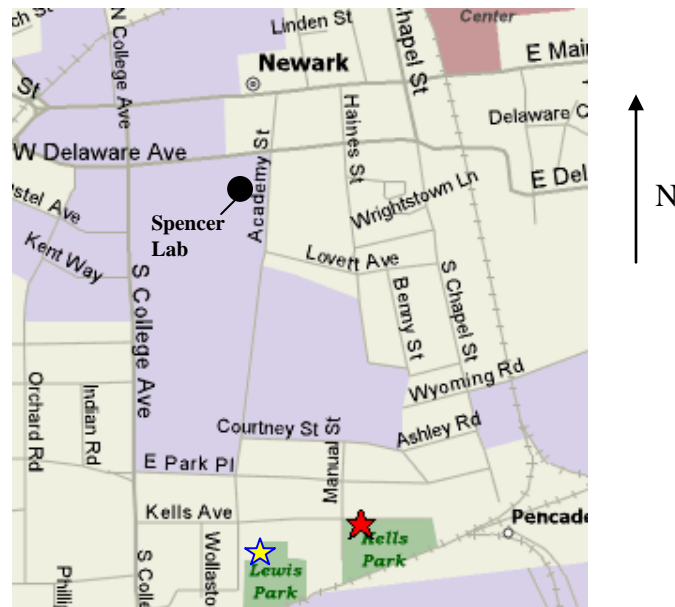

ASME International DELAWARE SECTION

ASME Delaware Section and University of Delaware Student Section Picnic

Meet the members of the Delaware Professional Section of ASME and help kick off a year of events. All ME students, faculty and staff welcome!

The picnic will be in Lewis Park at the back pavilion on September 10th starting at 5 pm. Free food and drinks sponsored by the Delaware Section. Marked by the Gold Star.

Sponsored by the Delaware Section of the American Society of Mechanical Engineers.