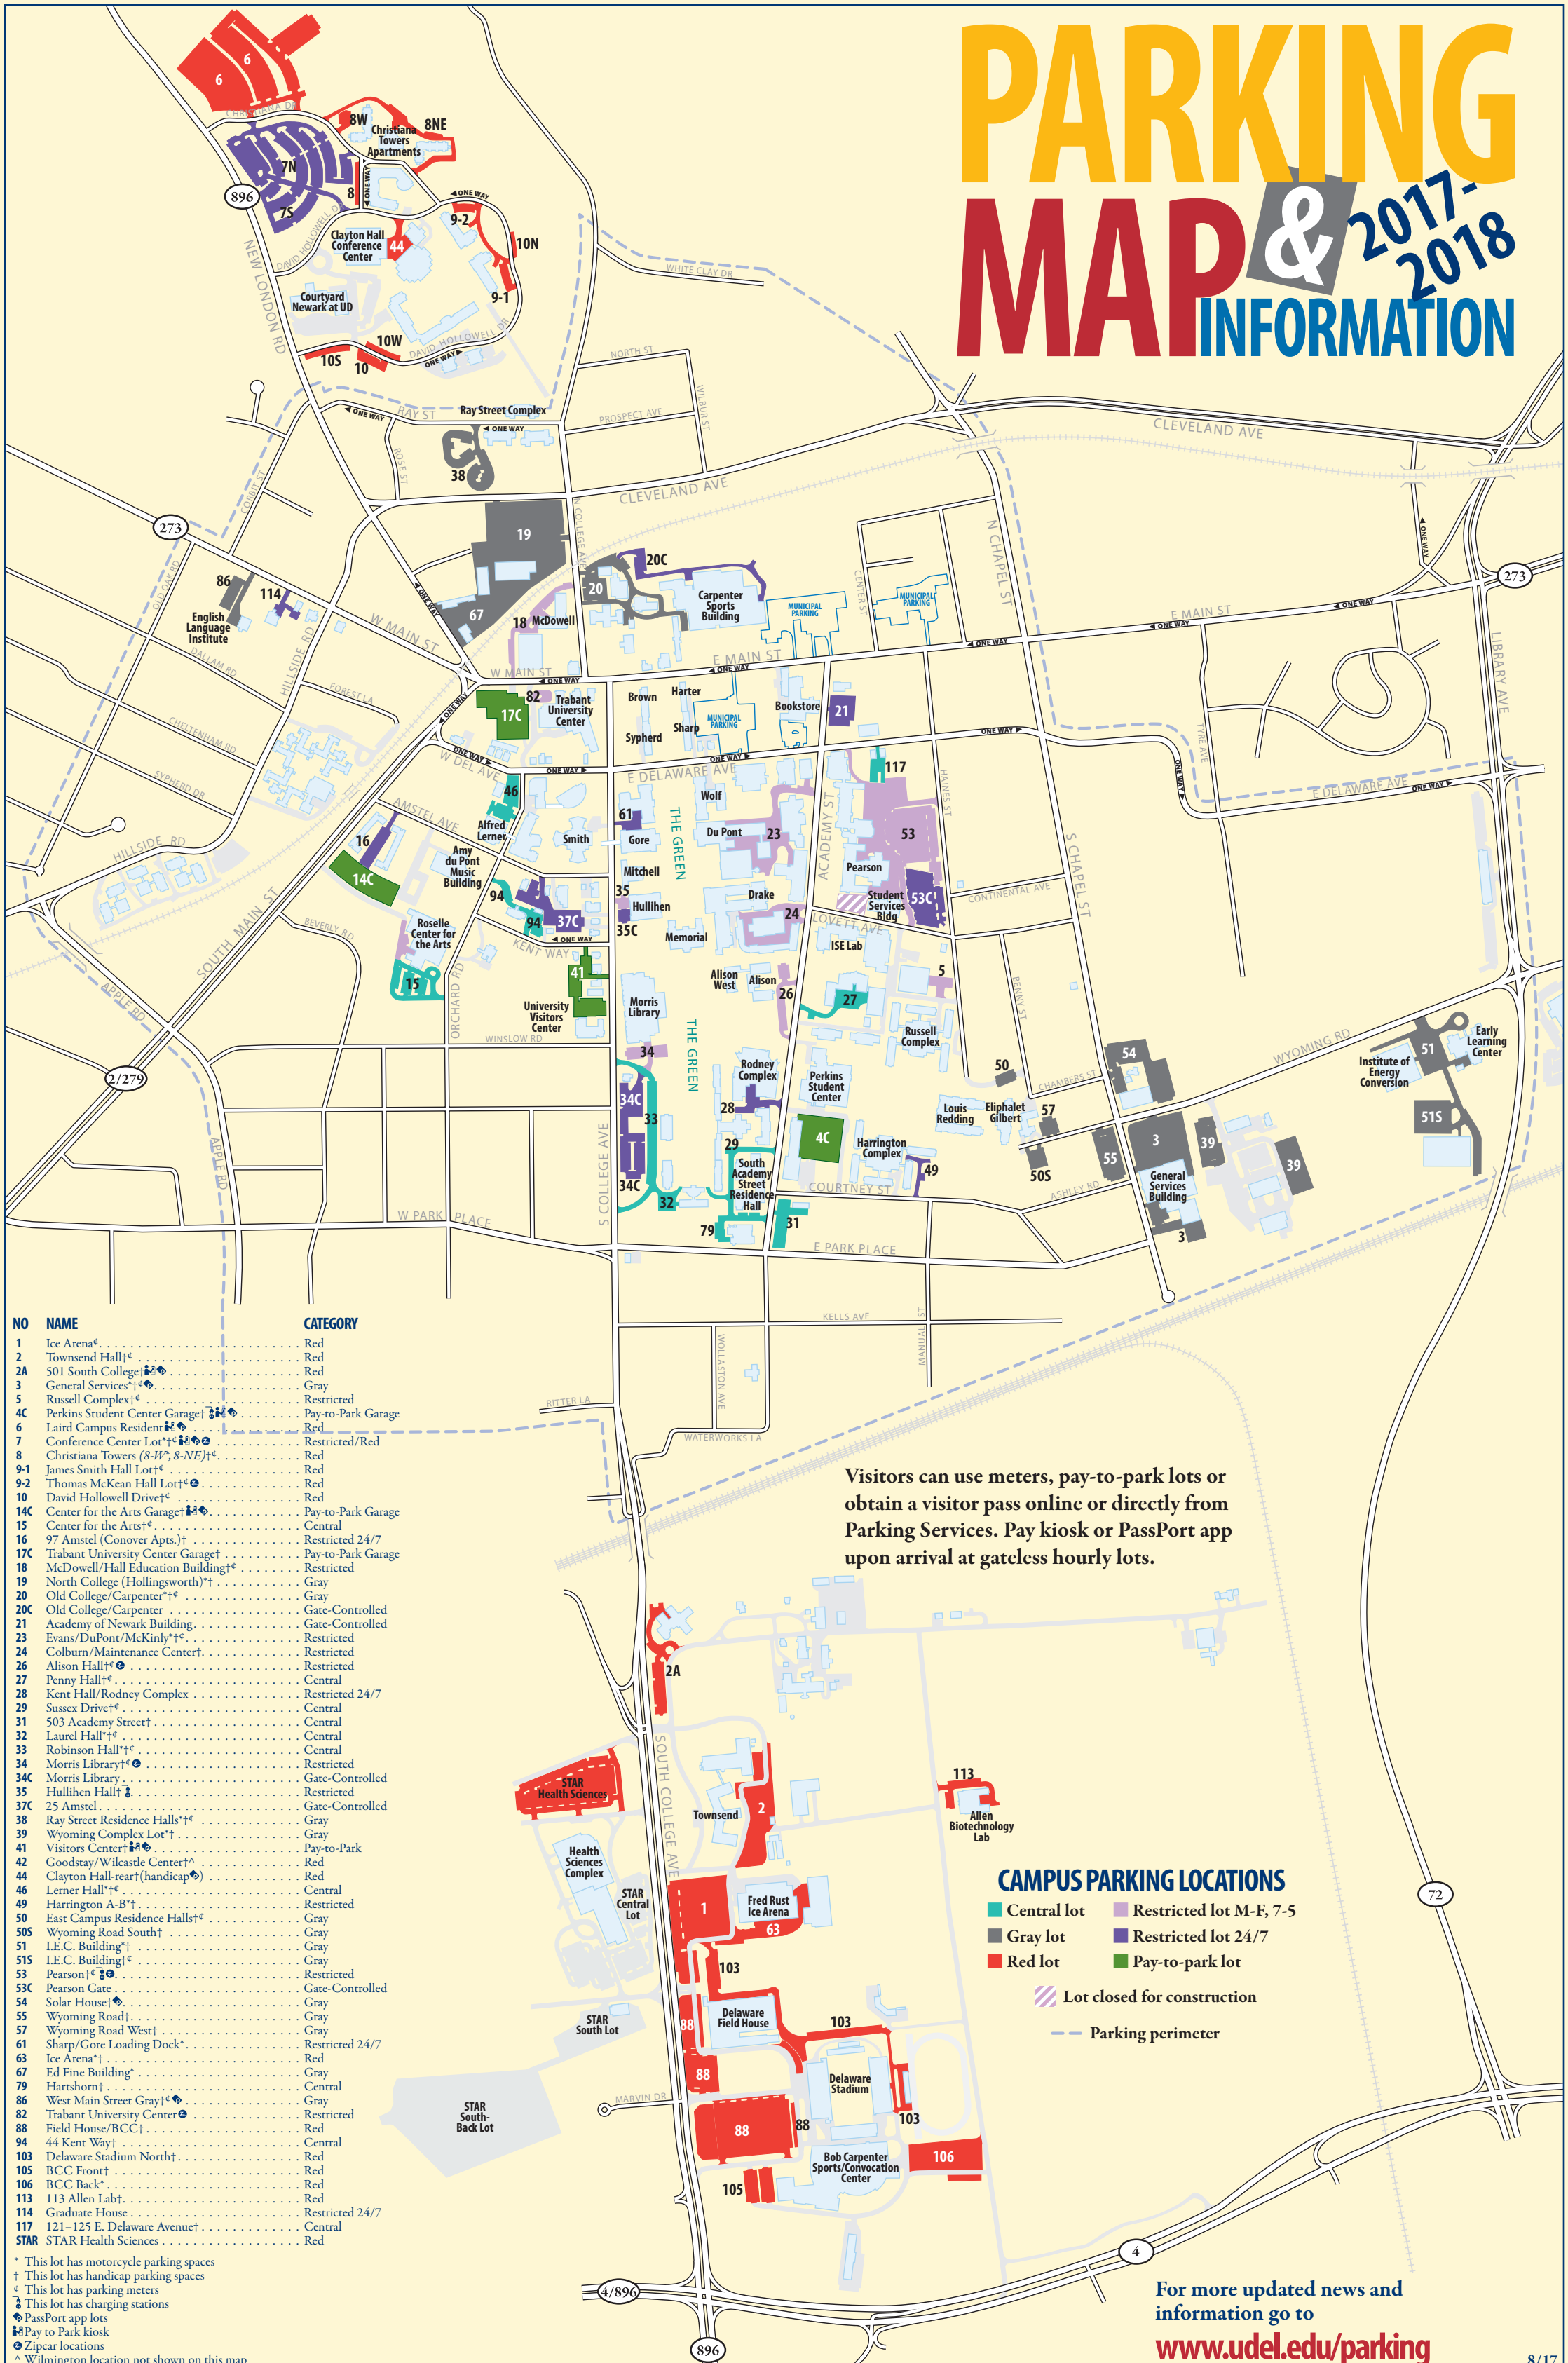

PARKING MAP & 2017-2018 INFORMATION

Visitors can use meters, pay-to-park lots or obtain a visitor pass online or directly from Parking Services. Pay kiosk or PassPort app upon arrival at gateless hourly lots.