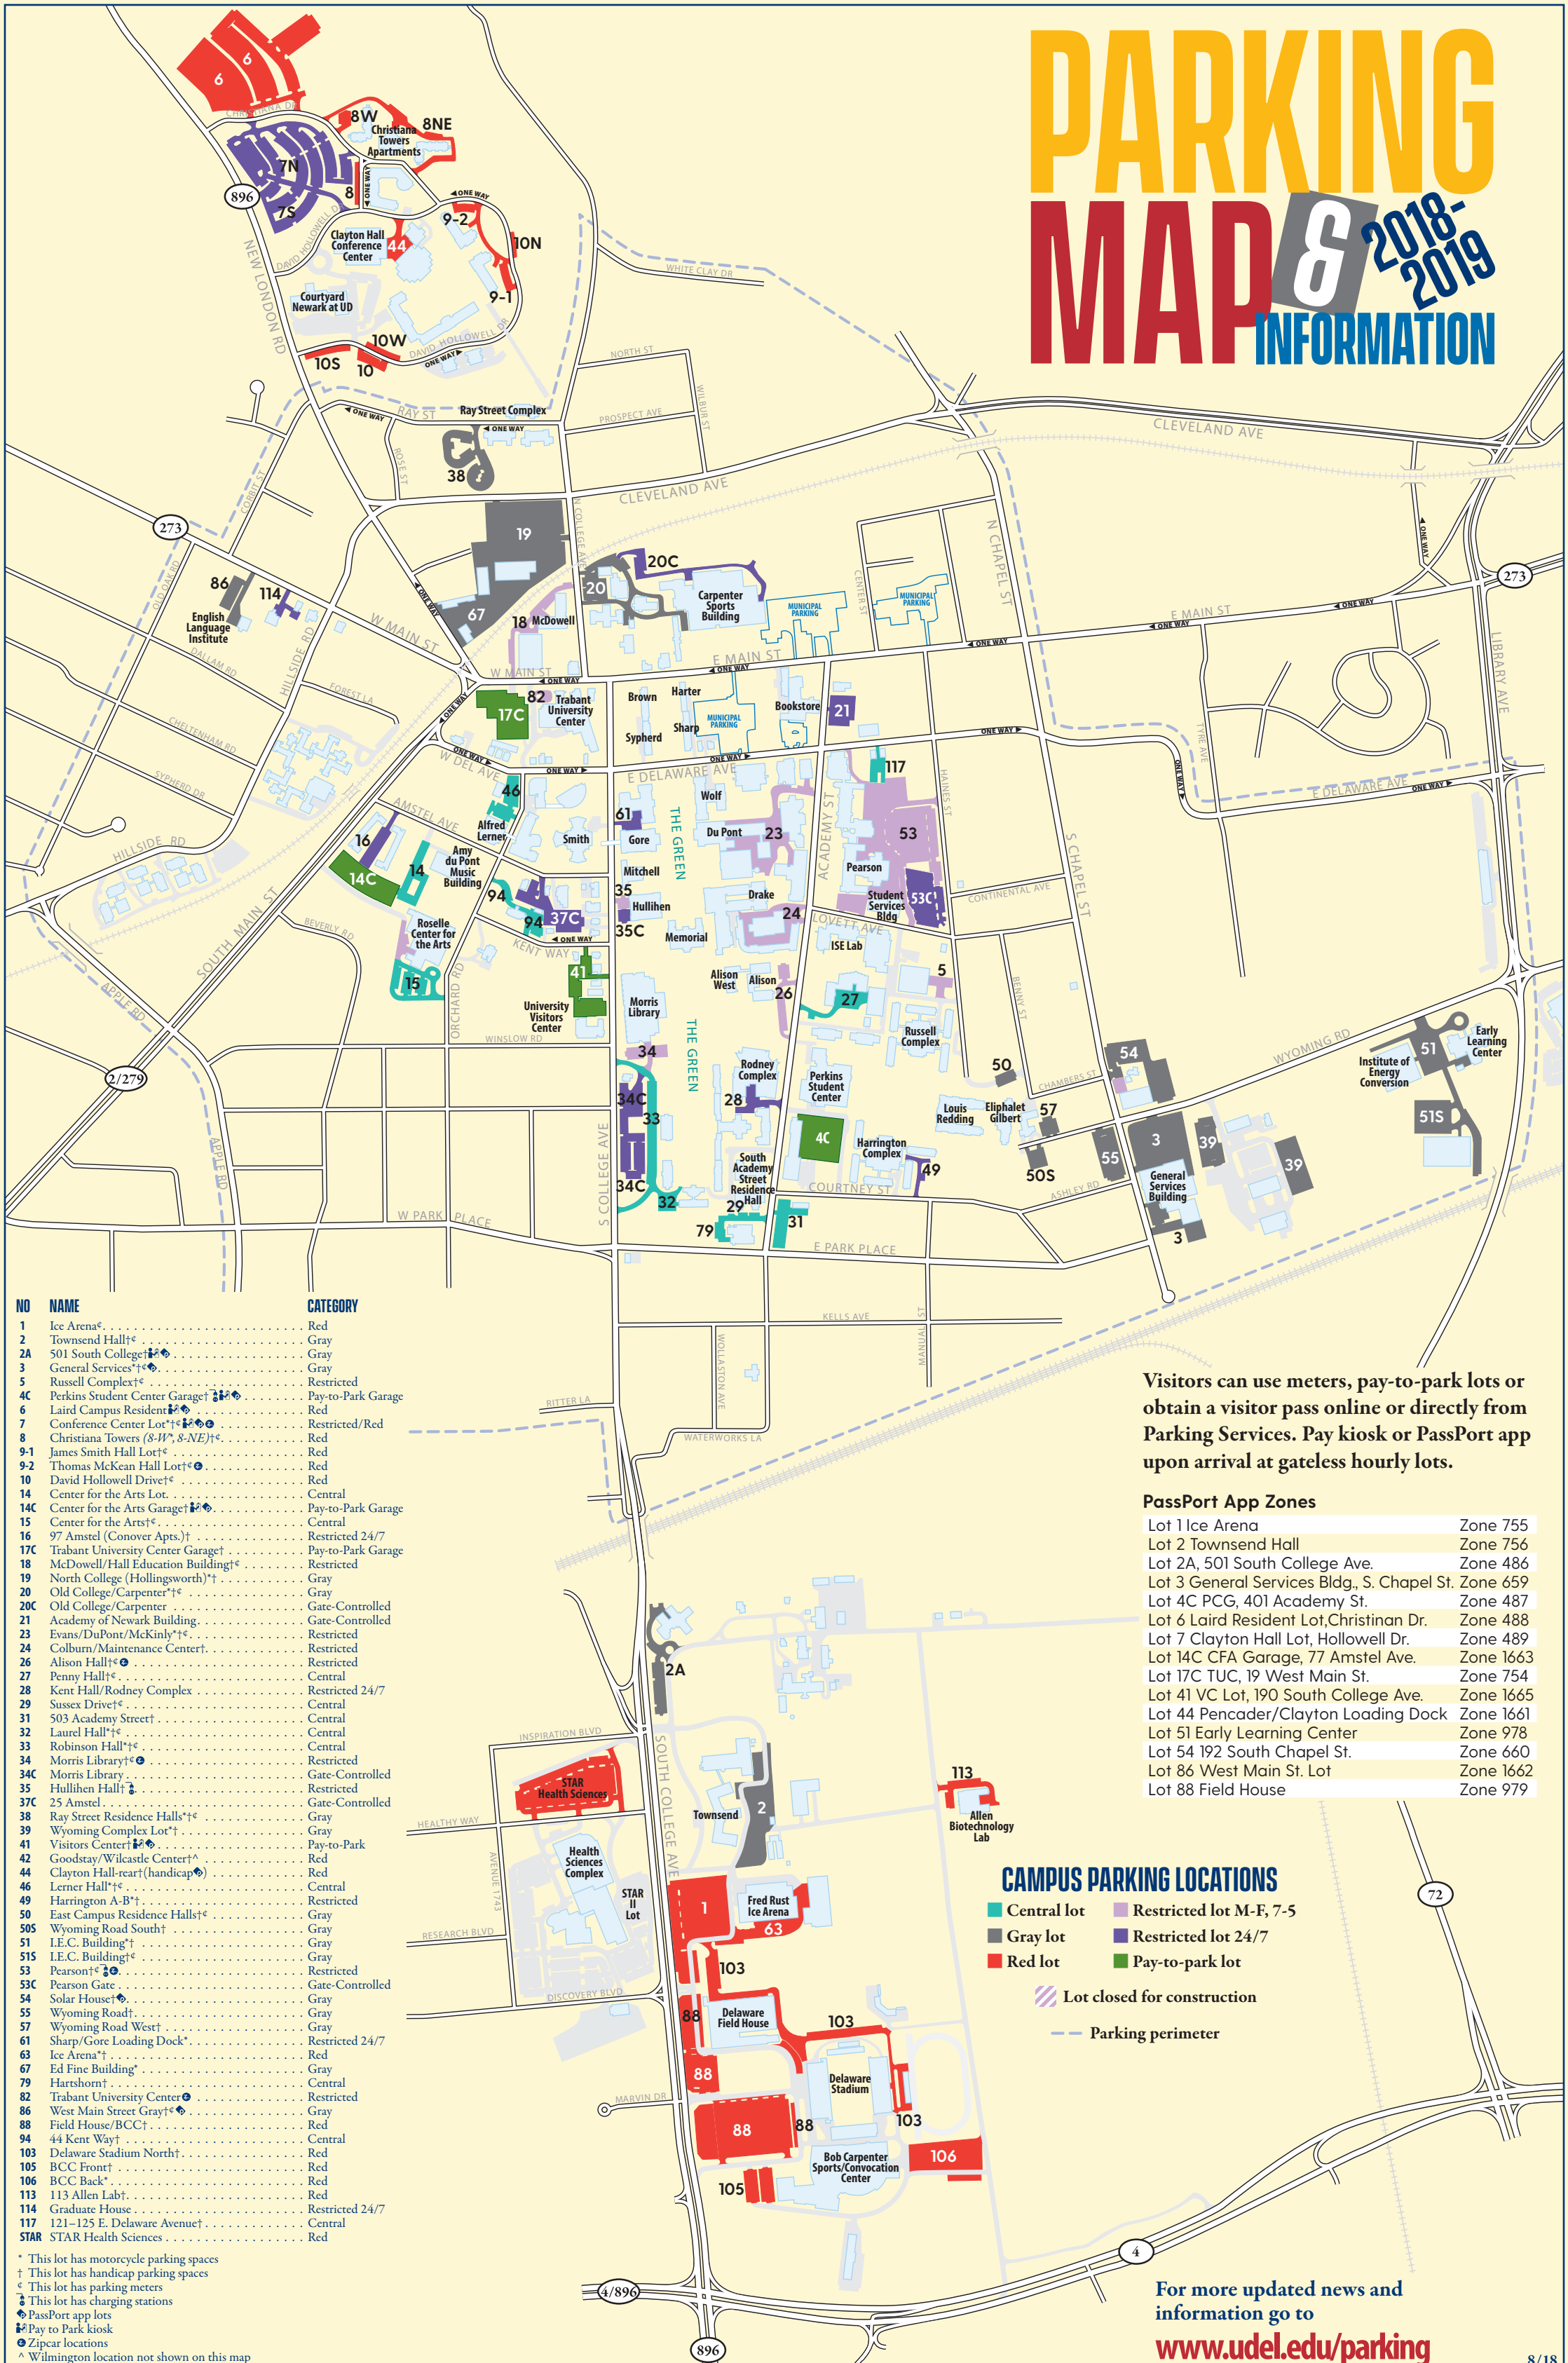

PARKING MAP 8 2018-2019

INFORMATION

NO	NAME	CATEGORY
1	Ice Arena*	Red
2	Townsend Hall†	Gray
2A	501 South College Ave.	Gray
3	General Services†	Gray
5	Russell Complex†	Restricted
4C	Perkins Student Center Garage†	Pay-to-Park Garage
6	Laird Campus Resident†	Red
7	Conference Center Lot†	Restricted/Red
8	Christiana Towers (8-W, 8-NE)†	Red
9-1	James Smith Hall Lot†	Red
9-2	Thomas McKean Hall Lot†	Red
10	David Hollowell Drive†	Red
14	Center for the Arts Lot	Central
14C	Center for the Arts Garage†	Pay-to-Park Garage
15	Center for the Arts†	Central
16	97 Amstel (Conover Apts.)†	Restricted 24/7
17C	Trabant University Center Garage†	Pay-to-Park Garage
18	McDowell/Hall Education Building†	Restricted
19	North College (Hollingsworth)†	Gray
20	Old College/Carpenter†	Gray
20C	Old College/Carpenter	Gate-Controlled
21	Academy of Newark Building	Gate-Controlled
23	Evans/DuPont/McKinly†	Restricted
24	Colburn/Maintenance Center†	Restricted
26	Alison Hall†	Restricted
27	Penny Hall†	Central
28	Kent Hall/Rodney Complex	Restricted 24/7
29	Sussex Drive†	Central
31	503 Academy Street	Central
32	Laurel Hall†	Central
33	Robinson Hall†	Central
34	Morris Library†	Restricted
34C	Morris Library	Gate-Controlled
35	Hullihen Hall†	Restricted
37C	25 Amstel	Gate-Controlled
38	Ray Street Residence Halls†	Gray
39	Wyoming Complex Lot†	Gray
41	Visitors Center†	Pay-to-Park
42	Goodstay/Wilcastle Center†	Red
44	Clayton Hall-rear† (handicap)	Red
46	Lerner Hall†	Central
49	Harrington A-B†	Restricted
50	East Campus Residence Halls†	Gray
50S	Wyoming Road South†	Gray
51	I.E.C. Building†	Gray
51S	I.E.C. Building†	Gray
53	Pearson†	Restricted
53C	Pearson Gate	Gate-Controlled
54	Solar House†	Gray
55	Wyoming Road†	Gray
57	Wyoming Road West†	Gray
61	Sharp/Gore Loading Dock*	Restricted 24/7
63	Ice Arena†	Red
67	Ed Fine Building†	Gray
79	Hartshorn†	Central
82	Trabant University Center†	Restricted
86	West Main Street Gray†	Gray
88	Field House/BCC†	Red
94	44 Kent Way†	Central
103	Delaware Stadium North†	Red
105	BCC Front†	Red
106	BCC Back*	Red
113	113 Allen Lab†	Red
114	Graduate House	Restricted 24/7
117	121-125 E. Delaware Avenue†	Central
STAR	STAR Health Sciences	Red