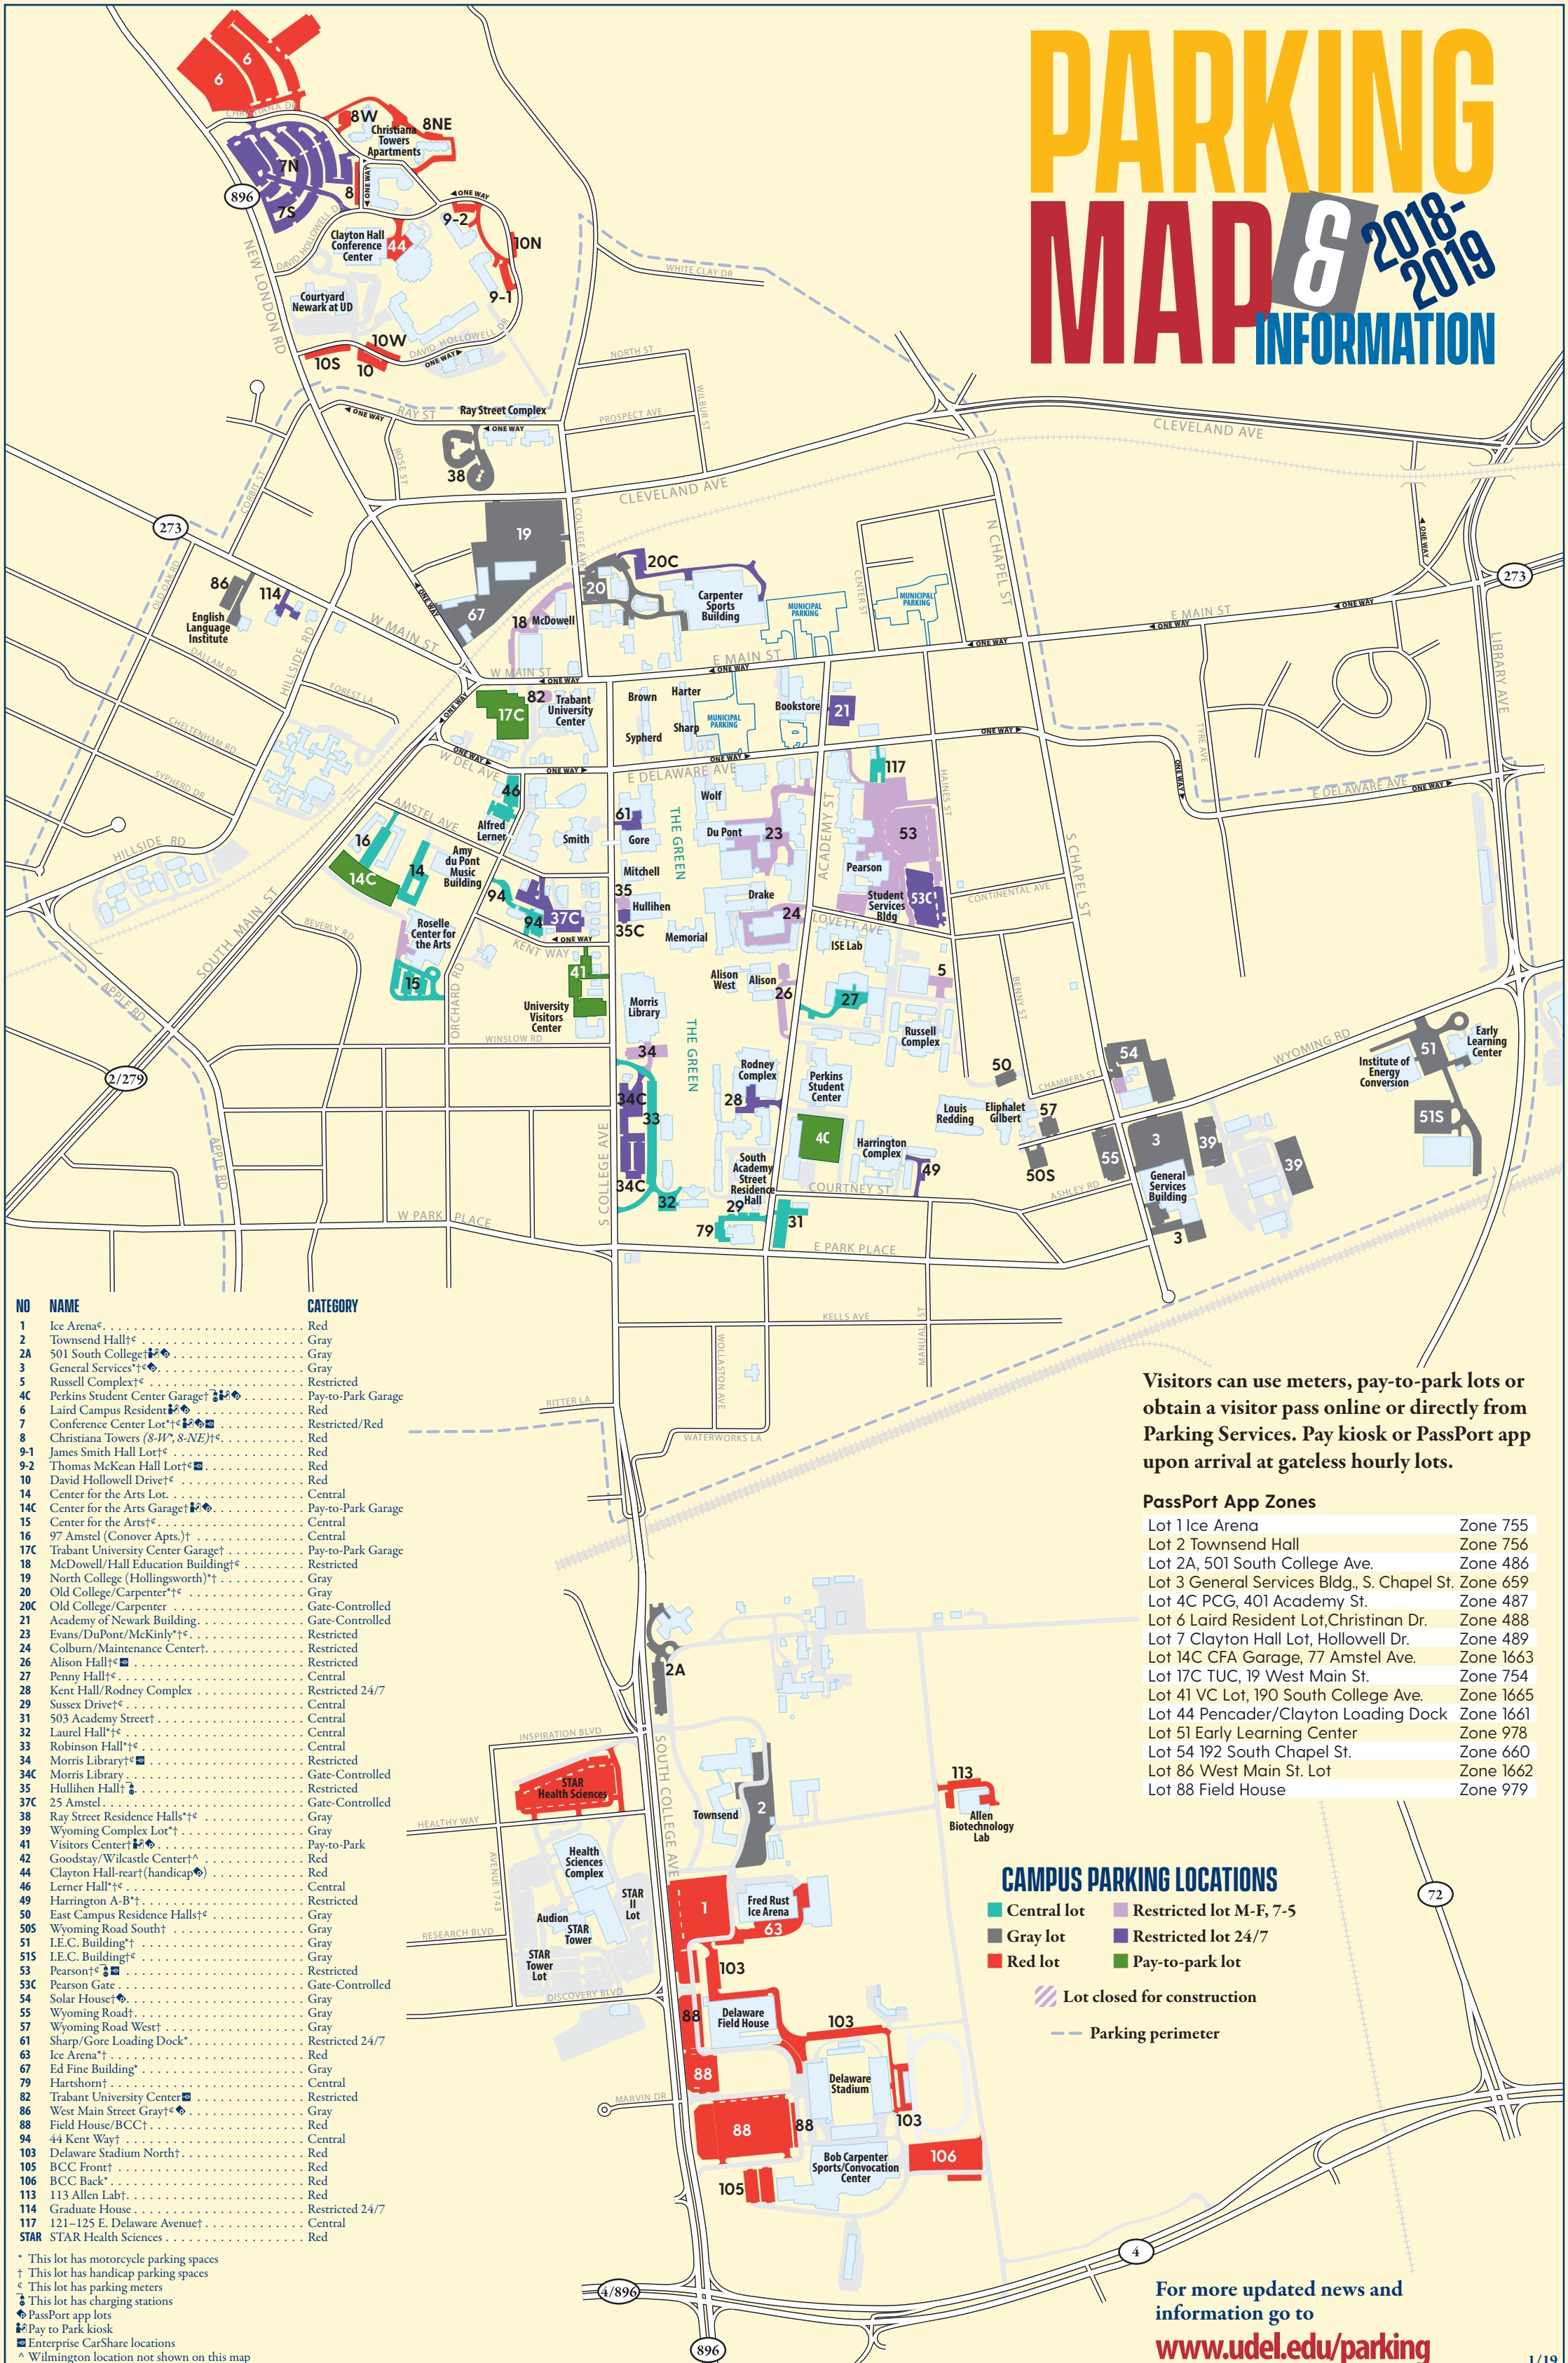

## INFORMATION

NO	NAME	CATEGORY
1	Ice Arena*	Red
2	Townsend Hall†	Gray
2A	501 South College Ave.	Gray
3	General Services†	Gray
5	Russell Complex†	Restricted
4C	Perkins Student Center Garage†	Pay-to-Park Garage
6	Laird Campus Resident†	Red
7	Conference Center Lot†	Restricted/Red
8	Christiana Towers (8-W, 8-NE)†	Red
9-1	James Smith Hall Lot†	Red
9-2	Thomas McKean Hall Lot†	Red
10	David Hollowell Drive†	Red
14	Center for the Arts Lot	Central
14C	Center for the Arts Garage†	Pay-to-Park Garage
15	Center for the Arts†	Central
16	97 Amstel (Conover Apts.)†	Central
17C	Trabant University Center Garage†	Pay-to-Park Garage
18	McDowell/Hall Education Building†	Restricted
19	North College (Hollingsworth)†	Gray
20	Old College/Carpenter†	Gray
20C	Old College/Carpenter	Gate-Controlled
21	Academy of Newark Building	Gate-Controlled
23	Evans/DuPont/McKinly†	Restricted
24	Colburn/Maintenance Center†	Restricted
26	Alison Hall†	Restricted
27	Penny Hall†	Central
28	Kent Hall/Rodney Complex	Restricted 24/7
29	Sussex Drive†	Central
31	503 Academy Street	Central
32	Laurel Hall†	Central
33	Robinson Hall†	Central
34	Morris Library†	Restricted
34C	Morris Library	Gate-Controlled
35	Hullihen Hall†	Restricted
37C	25 Amstel	Gate-Controlled
38	Ray Street Residence Halls†	Gray
39	Wyoming Complex Lot†	Gray
41	Visitors Center†	Pay-to-Park
42	Goodstay/Wilcastle Center†	Red
44	Clayton Hall-rear† (handicap)	Red
46	Lerner Hall†	Central
49	Harrington A-B†	Restricted
50	East Campus Residence Halls†	Gray
50S	Wyoming Road South†	Gray
51	I.E.C. Building†	Gray
51S	I.E.C. Building†	Gray
53	Pearson†	Restricted
53C	Pearson Gate	Gate-Controlled
54	Solar House†	Gray
55	Wyoming Road†	Gray
57	Wyoming Road West†	Gray
61	Sharp/Gore Loading Dock*	Restricted 24/7
63	Ice Arena†	Red
67	Ed Fine Building†	Gray
79	Hartshorn†	Central
82	Trabant University Center†	Restricted
86	West Main Street Gray†	Gray
88	Field House/BCC†	Red
94	44 Kent Way†	Central
103	Delaware Stadium North†	Red
105	BCC Front†	Red
106	BCC Back*	Red
113	113 Allen Lab†	Red
114	Graduate House	Restricted 24/7
117	121-125 E. Delaware Avenue†	Central
STAR	STAR Health Sciences	Red