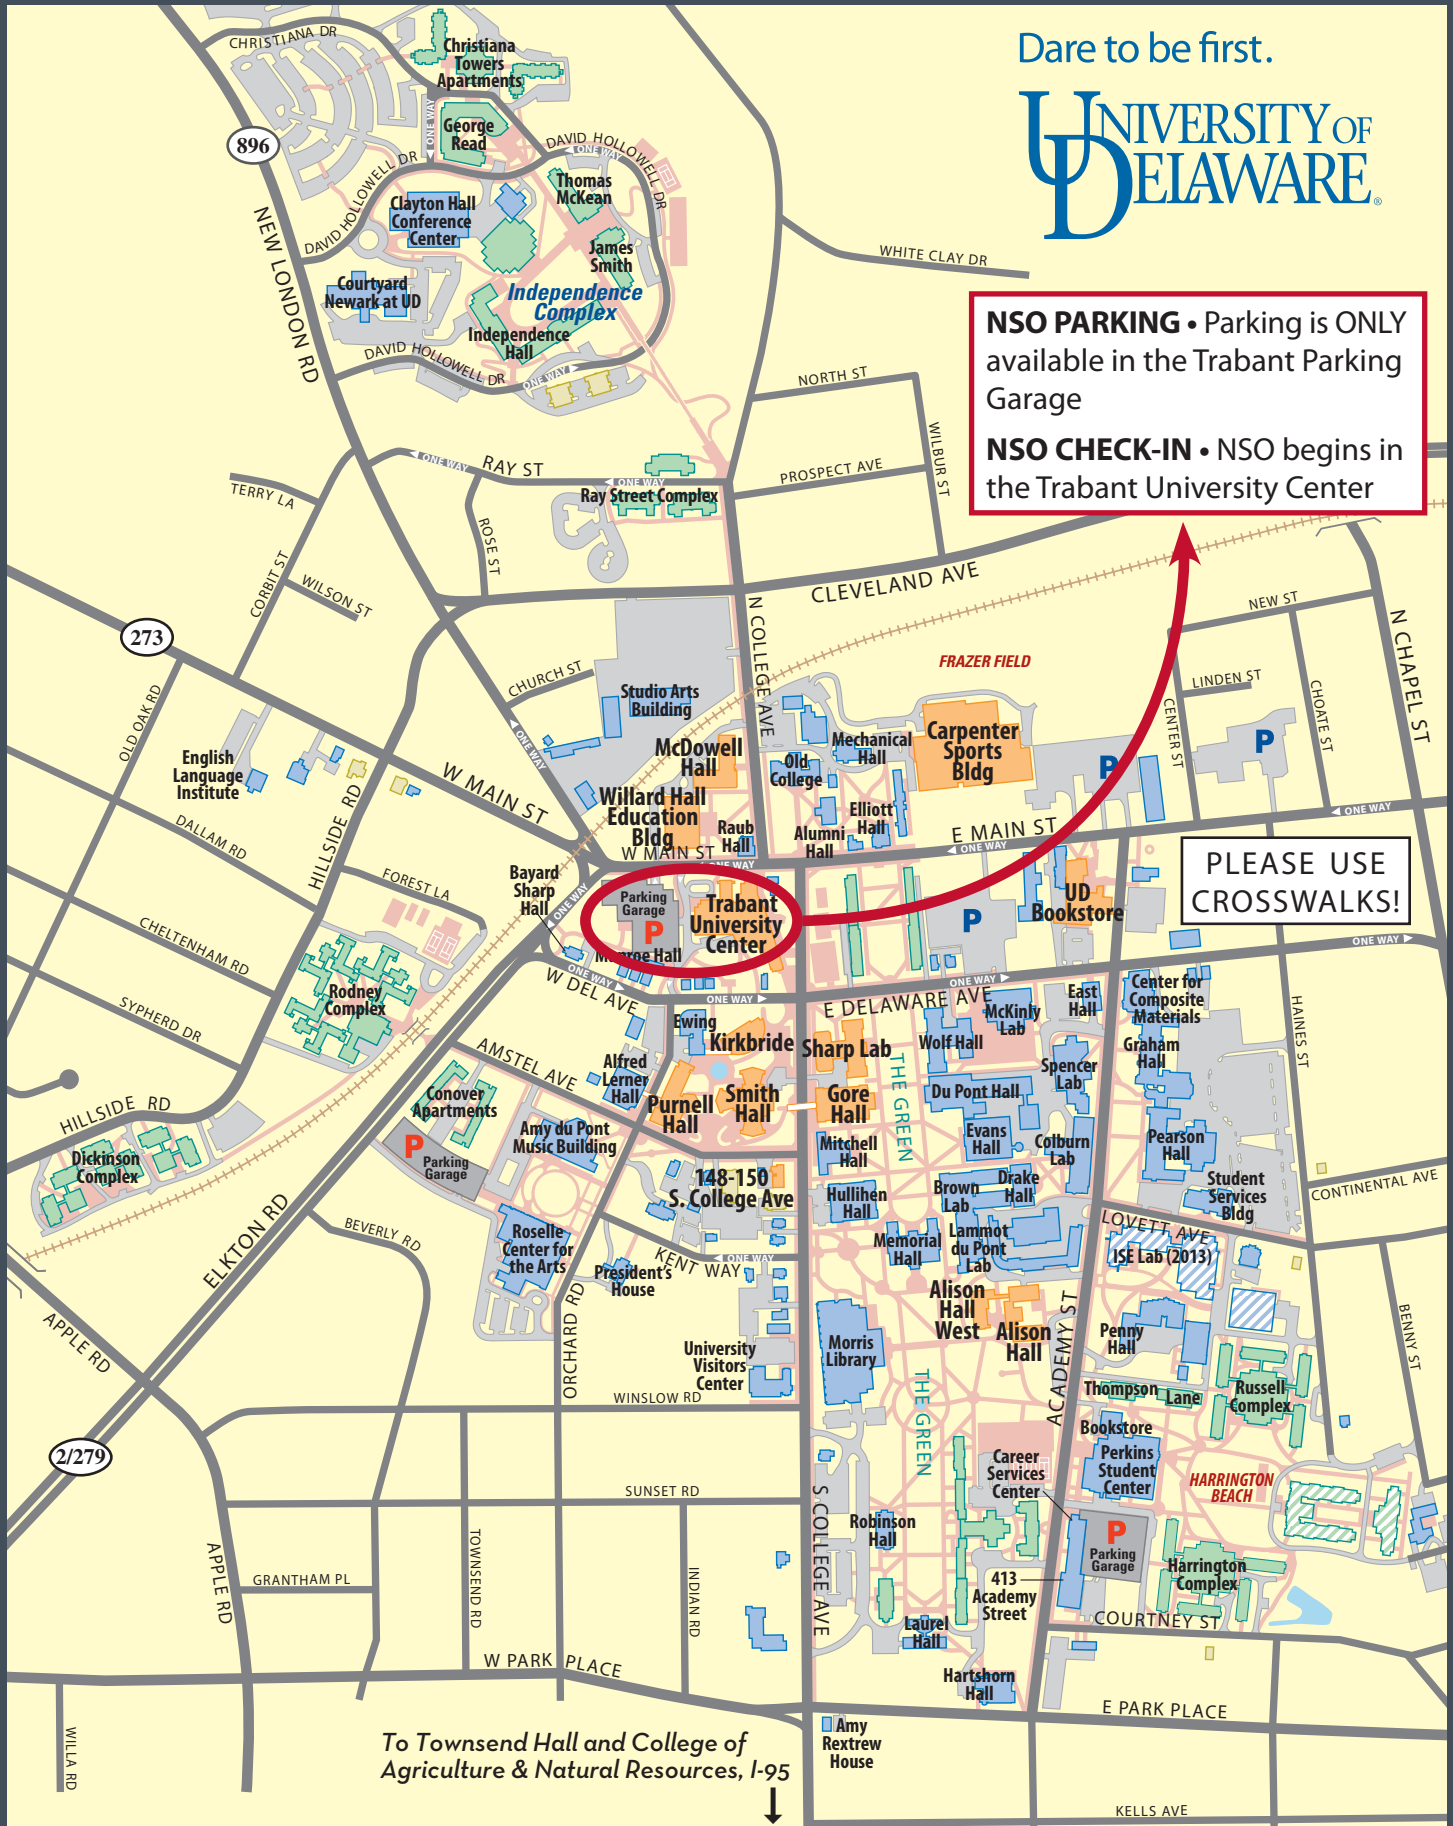

# University of Delaware Central Campus

Dare to be first.

**NSO PARKING** • Parking is ONLY available in the Trabant Parking Garage  
**NSO CHECK-IN** • NSO begins in the Trabant University Center

**PLEASE USE CROSSWALKS!**

To Townsend Hall and College of Agriculture & Natural Resources, I-95