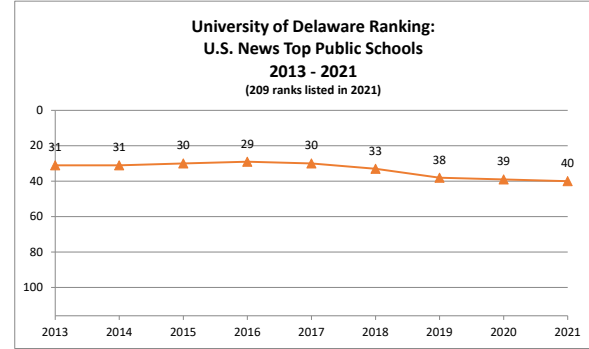

## University of Delaware: U.S. Ranking Trends

	2009	2010	2011	2012	2013	2014	2015	2016	2017	2018	2019	2020	2021
U.S. News Best Colleges National Ranking		71	68	75	75	75	76	75	79	81	89	91	97

	2013	2014	2015	2016	2017	2018	2019	2020	2021	
U.S. News Top Public Schools		31	31	30	29	30	33	38	39	40

	2009	2010	2011	2012	2013	2014	2015	2016	2017	2018	2019	2020	
Academic Ranking of World Universities - World Ranking of US Institutions													
Ranked as a Range:		71-90	70-89	54-68	54-67	68-85	65-77	66-78	62-71	61-70	70-95	67-94	66-94
Top of Rank Range		71	70	54	54	68	65	66	66	61	70	67	66
Bottom of Rank Range		90	89	68	67	85	77	78	78	70	95	94	94