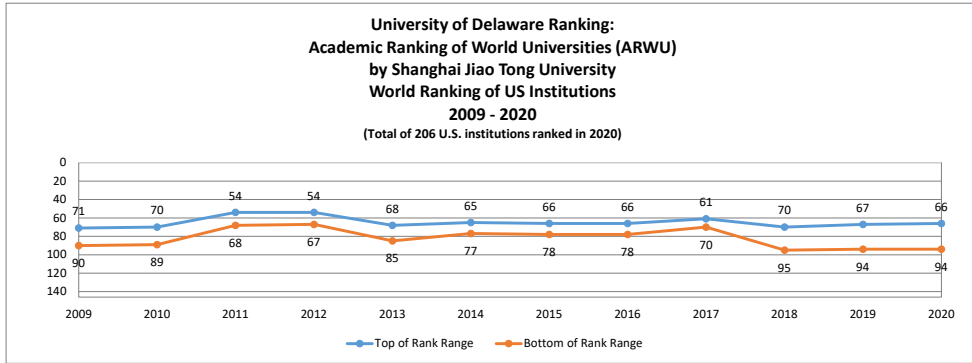

## University of Delaware: U.S. Ranking Trends

	2009	2010	2011	2012	2013	2014	2015	2016	2017	2018	2019	2020	2021
U.S. News Best Colleges National Ranking		71	68	75	75	75	76	75	79	81	89	91	97

	2013	2014	2015	2016	2017	2018	2019	2020	2021	
U.S. News Top Public Schools		31	31	30	29	30	33	38	39	40

	2009	2010	2011	2012	2013	2014	2015	2016	2017	2018	2019	2020	
Academic Ranking of World Universities - World Ranking of US Institutions													
Ranked as a Range:		71-90	70-89	54-68	54-67	68-85	65-77	66-78	62-71	61-70	70-95	67-94	66-94
Top of Rank Range		71	70	54	54	68	65	66	66	61	70	67	66
Bottom of Rank Range		90	89	68	67	85	77	78	78	70	95	94	94