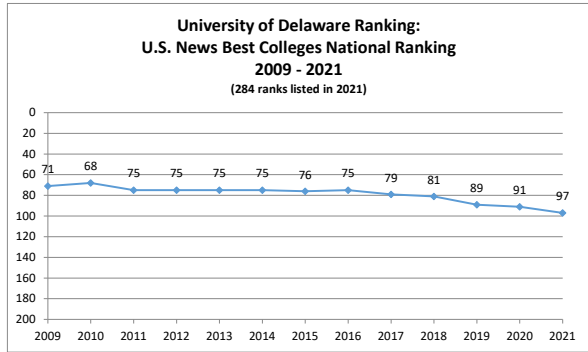

## University of Delaware: U.S. Ranking Trends

	2009	2010	2011	2012	2013	2014	2015	2016	2017	2018	2019	2020	2021
U.S. News Best Colleges National Ranking		71	68	75	75	75	76	75	79	81	89	91	97

	2013	2014	2015	2016	2017	2018	2019	2020	2021	
U.S. News Top Public Schools		31	31	30	29	30	33	38	39	40

	2009	2010	2011	2012	2013	2014	2015	2016	2017	2018	2019	2020	
Academic Ranking of World Universities - World Ranking of US Institutions													
Ranked as a Range:		71-90	70-89	54-68	54-67	68-85	65-77	66-78	62-71	61-70	70-95	67-94	66-94
Top of Rank Range		71	70	54	54	68	65	66	66	61	70	67	66
Bottom of Rank Range		90	89	68	67	85	77	78	78	70	95	94	94