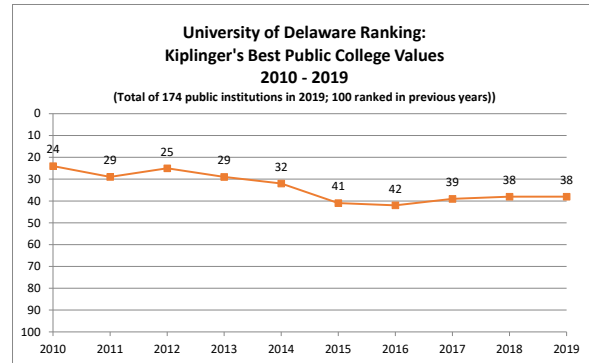

2010	2011	2012	2013	2014	2015	2016	2017	2018	2019	
Kiplinger's Best Public College Values		24	29	25	29	32	41	42	39	38	38