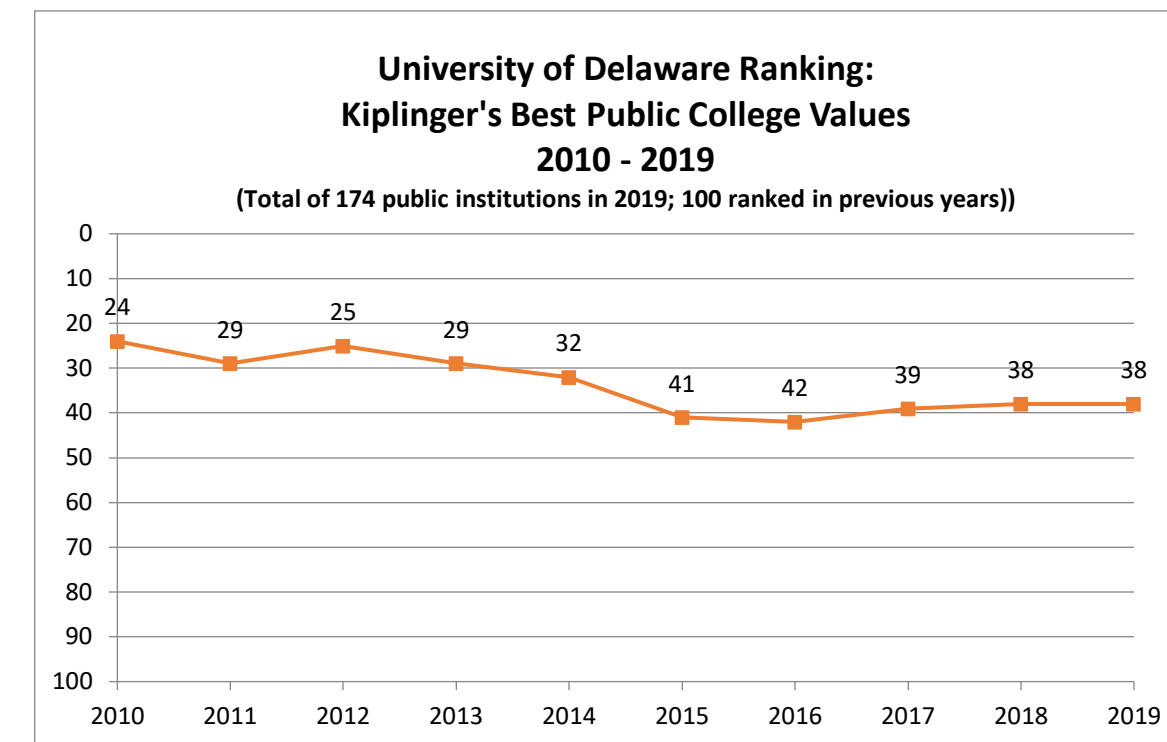

University of Delaware: U.S. Ranking Trends

	2009	2010	2011	2012	2013	2014	2015	2016	2017	2018	2019	2020	2021	2022
U.S. News Best Colleges National Ranking		71	68	75	75	75	76	75	79	81	89	91	97	93

	2013	2014	2015	2016	2017	2018	2019	2020	2021	2022
U.S. News Top Public Schools	31	31	30	29	30	33	38	39	40	38

	2009	2010	2011	2012	2013	2014	2015	2016	2017	2018	2019	2020	2021
Academic Ranking of World Universities - World Ranking of US Institutions													
Ranked as a Range:	71-90	70-89	54-68	54-67	68-85	65-77	66-78	62-71	61-70	70-95	67-94	66-94	63-89
Top of Rank Range	71	70	54	54	68	65	66	66	61	70	67	66	63
Bottom of Rank Range	90	89	68	67	85	77	78	78	70	95	94	94	89