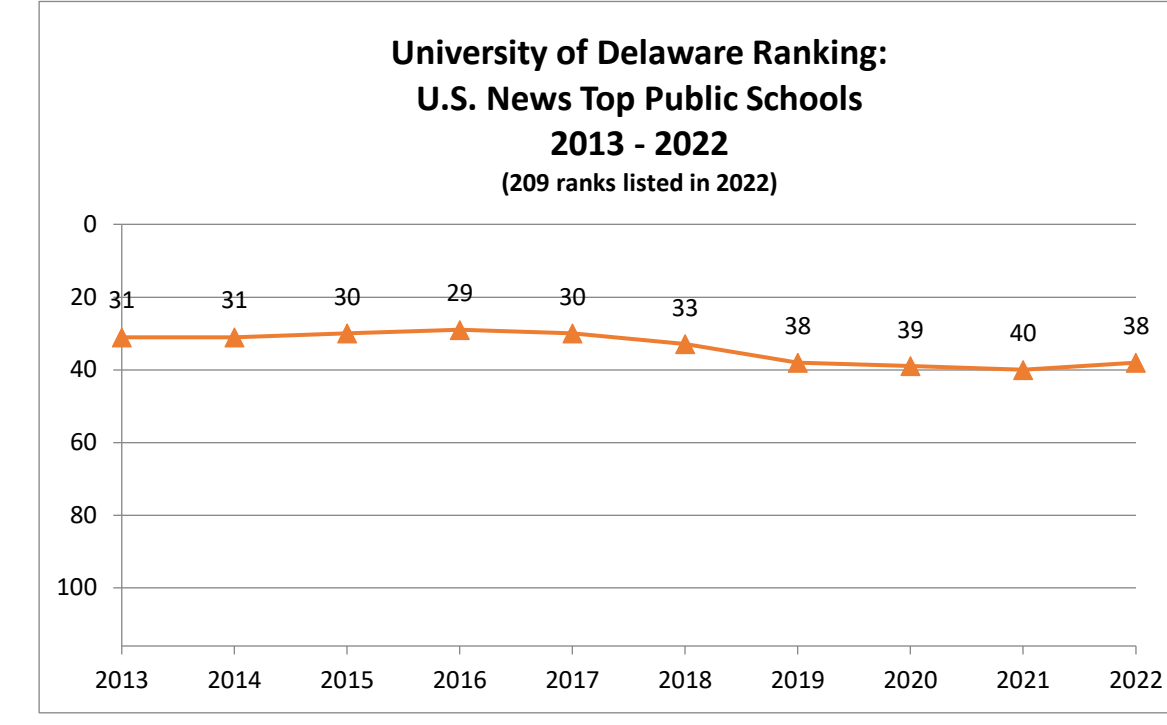

University of Delaware: U.S. Ranking Trends

	2009	2010	2011	2012	2013	2014	2015	2016	2017	2018	2019	2020	2021	2022
U.S. News Best Colleges National Ranking		71	68	75	75	75	76	75	79	81	89	91	97	93

	2013	2014	2015	2016	2017	2018	2019	2020	2021	2022
U.S. News Top Public Schools	31	31	30	29	30	33	38	39	40	38

	2009	2010	2011	2012	2013	2014	2015	2016	2017	2018	2019	2020	2021
Academic Ranking of World Universities - World Ranking of US Institutions													
Ranked as a Range:	71-90	70-89	54-68	54-67	68-85	65-77	66-78	62-71	61-70	70-95	67-94	66-94	63-89
Top of Rank Range	71	70	54	54	68	65	66	66	61	70	67	66	63
Bottom of Rank Range	90	89	68	67	85	77	78	78	70	95	94	94	89