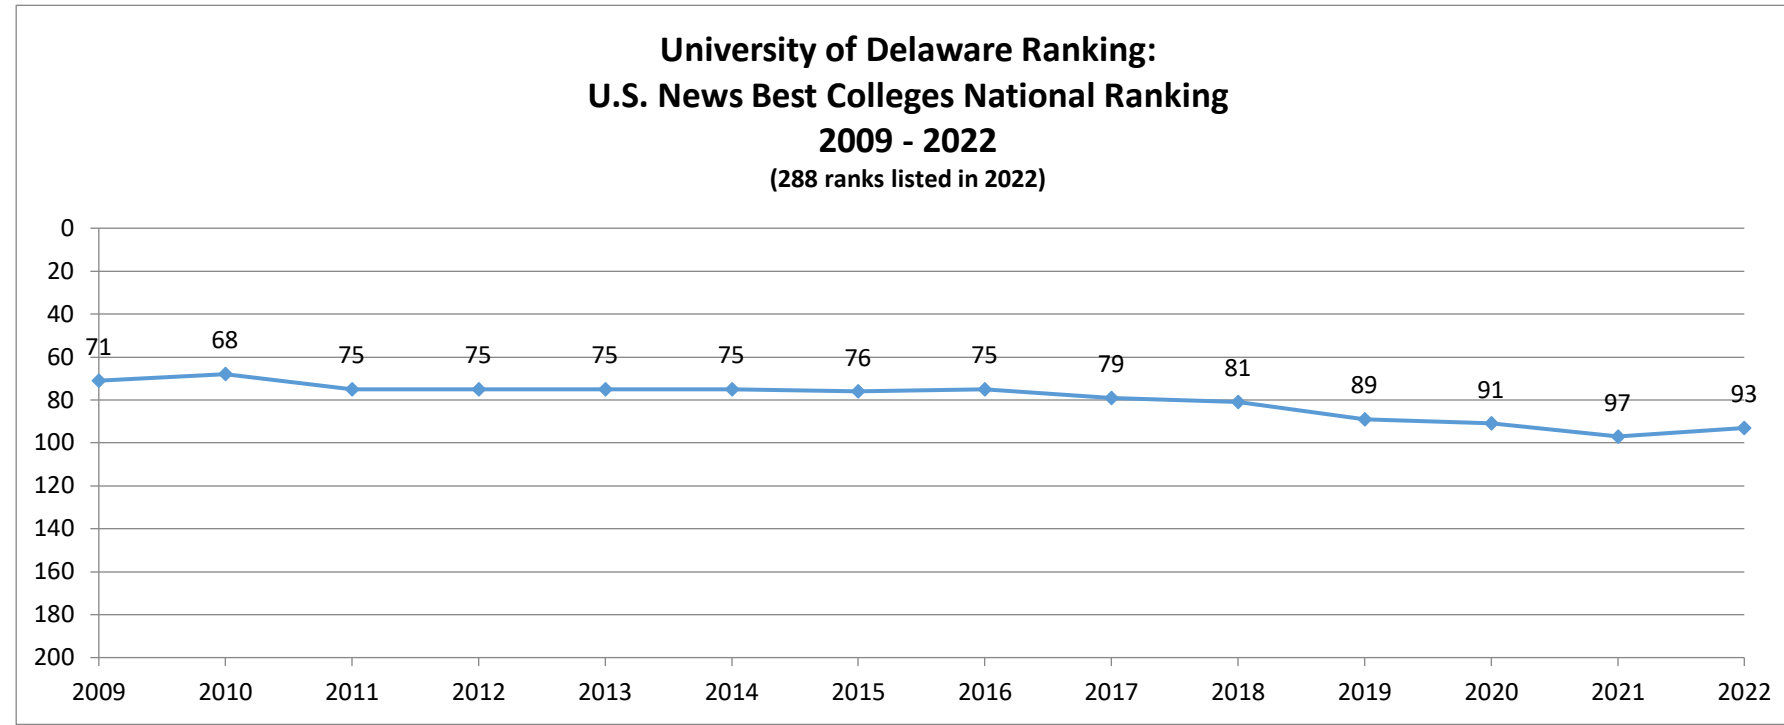

University of Delaware: U.S. Ranking Trends

	2009	2010	2011	2012	2013	2014	2015	2016	2017	2018	2019	2020	2021	2022
U.S. News Best Colleges National Ranking		71	68	75	75	75	76	75	79	81	89	91	97	93

	2013	2014	2015	2016	2017	2018	2019	2020	2021	2022
U.S. News Top Public Schools	31	31	30	29	30	33	38	39	40	38

	2009	2010	2011	2012	2013	2014	2015	2016	2017	2018	2019	2020	2021
Academic Ranking of World Universities - World Ranking of US Institutions													
Ranked as a Range:	71-90	70-89	54-68	54-67	68-85	65-77	66-78	62-71	61-70	70-95	67-94	66-94	63-89
Top of Rank Range	71	70	54	54	68	65	66	66	61	70	67	66	63
Bottom of Rank Range	90	89	68	67	85	77	78	78	70	95	94	94	89