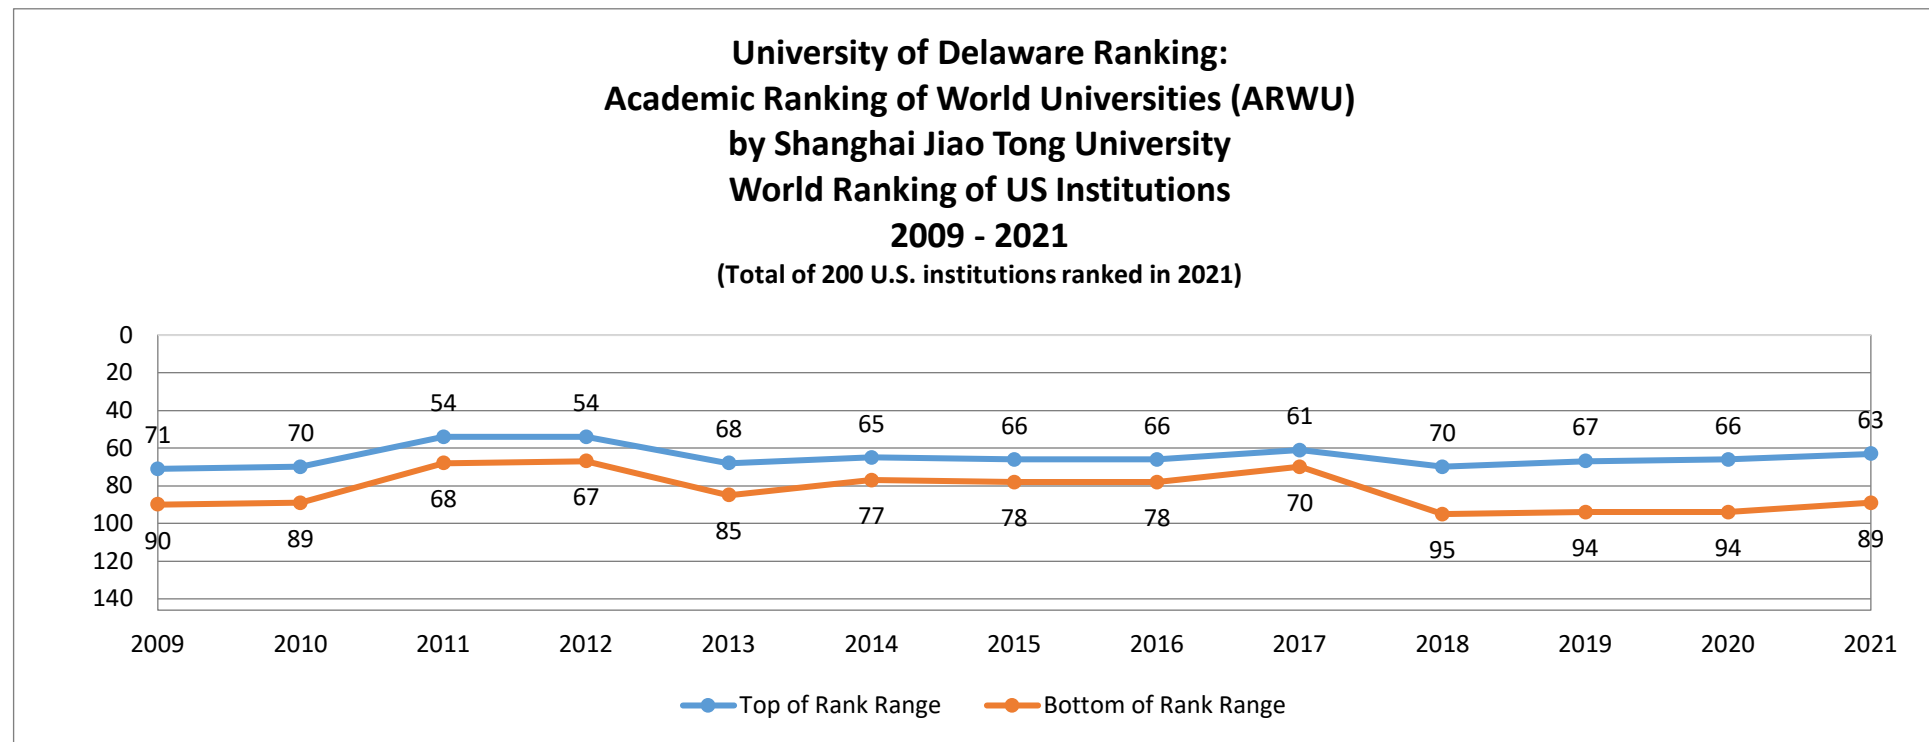

University of Delaware: U.S. Ranking Trends

	2009	2010	2011	2012	2013	2014	2015	2016	2017	2018	2019	2020	2021	2022
U.S. News Best Colleges National Ranking		71	68	75	75	75	76	75	79	81	89	91	97	93

	2013	2014	2015	2016	2017	2018	2019	2020	2021	2022
U.S. News Top Public Schools	31	31	30	29	30	33	38	39	40	38

	2009	2010	2011	2012	2013	2014	2015	2016	2017	2018	2019	2020	2021
Academic Ranking of World Universities - World Ranking of US Institutions													
Ranked as a Range:	71-90	70-89	54-68	54-67	68-85	65-77	66-78	62-71	61-70	70-95	67-94	66-94	63-89
Top of Rank Range	71	70	54	54	68	65	66	66	61	70	67	66	63
Bottom of Rank Range	90	89	68	67	85	77	78	78	70	95	94	94	89