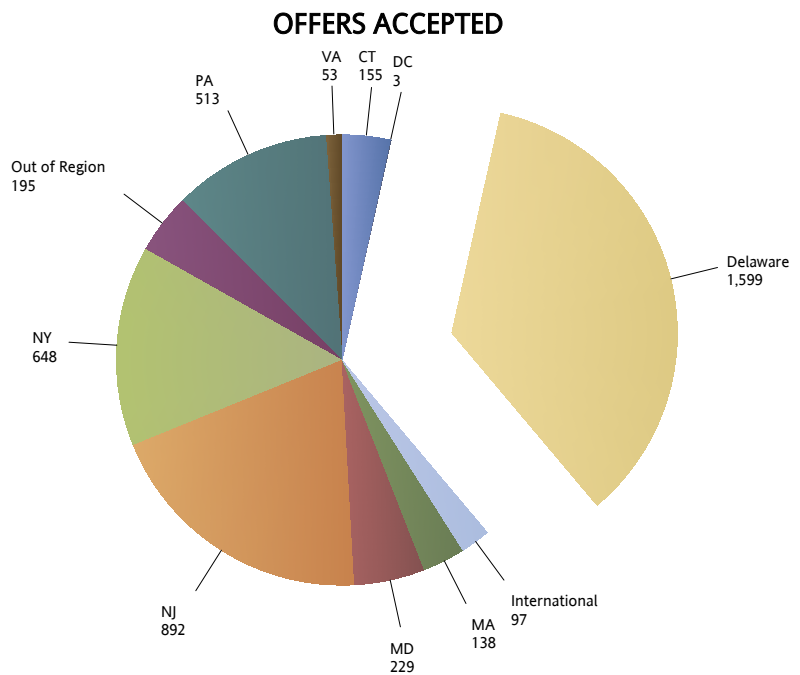

UD Facts & Figures 2014-15

**DISTRIBUTION OF COMPLETED ADMISSIONS APPLICATIONS
AND ACCEPTED OFFERS
FIRST-TIME FIRST-YEAR STUDENTS FROM SELECT REGIONAL STATES
Fall 2014**

STATE	COMPLETED APPLICATIONS	PERCENT
New Jersey	6,365	25.3%
New York	4,753	18.9%
Pennsylvania	3,306	13.1%
Delaware	3,009	11.9%
Maryland	2,320	9.2%
International	1,795	7.1%
Out of Region	1,141	4.5%
Connecticut	1,046	4.2%
Massachusetts	943	3.7%
Virginia	450	1.8%
District of Columbia	67	0.3%
Total	25,195	100%

STATE	OFFERS ACCEPTED	PERCENT
Delaware	1,599	35.4%
New Jersey	892	19.7%
New York	648	14.3%
Pennsylvania	513	11.3%
Maryland	229	5.1%
Out of Region	195	4.3%
Connecticut	155	3.4%
Massachusetts	138	3.1%
International	97	2.1%
Virginia	53	1.2%
District of Columbia	3	0.1%
Total	4,522	100%