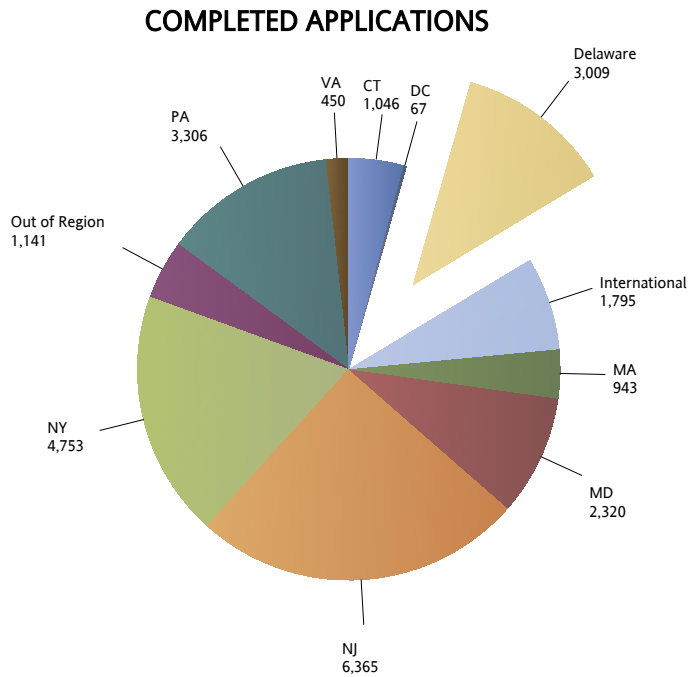

UD Facts & Figures 2014-15

**DISTRIBUTION OF COMPLETED ADMISSIONS APPLICATIONS
AND ACCEPTED OFFERS
FIRST-TIME FIRST-YEAR STUDENTS FROM SELECT REGIONAL STATES
Fall 2014**

STATE	COMPLETED APPLICATIONS	PERCENT
New Jersey	6,365	25.3%
New York	4,753	18.9%
Pennsylvania	3,306	13.1%
Delaware	3,009	11.9%
Maryland	2,320	9.2%
International	1,795	7.1%
Out of Region	1,141	4.5%
Connecticut	1,046	4.2%
Massachusetts	943	3.7%
Virginia	450	1.8%
District of Columbia	67	0.3%
Total	25,195	100%

STATE	OFFERS ACCEPTED	PERCENT
Delaware	1,599	35.4%
New Jersey	892	19.7%
New York	648	14.3%
Pennsylvania	513	11.3%
Maryland	229	5.1%
Out of Region	195	4.3%
Connecticut	155	3.4%
Massachusetts	138	3.1%
International	97	2.1%
Virginia	53	1.2%
District of Columbia	3	0.1%
Total	4,522	100%