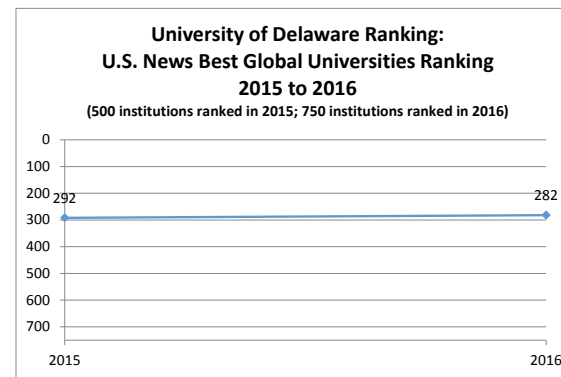

2015	2016
US News Best Global Universities Ranking	292	282