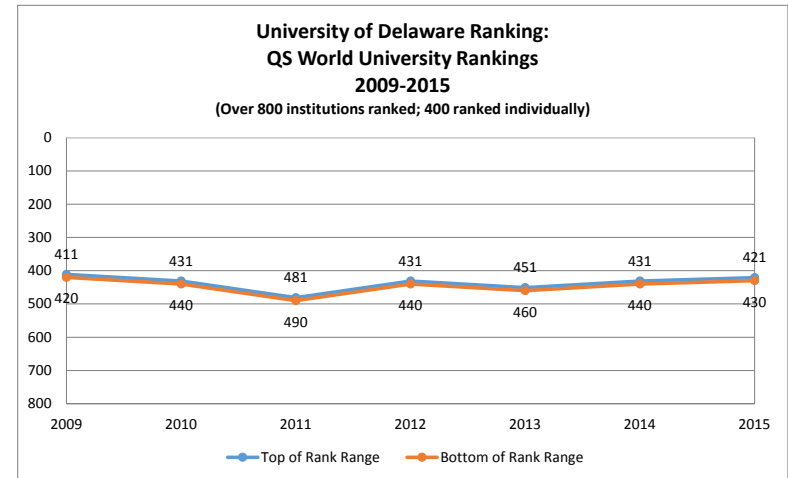

## University of Delaware: Global Ranking Trends

	2009	2010	2011	2012	2013	2014	2015
Academic Ranking of World Universities	Ranked as a Range: 152-200	151-200	102-150	101-150	151-200	151-200	151-200
	Top of Rank Range	152	151	102	101	151	151
	Bottom of Rank Range	200	200	150	150	200	200

	2009	2010	2011	2012	2013	2014	2015
QS World University Rankings	Ranked as a Range: 411-420	431-440	481-490	431-440	451-460	431-440	421-430
	Top of Rank Range	411	431	481	431	451	431
	Bottom of Rank Range	420	440	490	440	460	440

	2011	2012	2013	2014	2015
Times Higher Education World Ranking	159	180	165	174	180

Note: Ranking methodology changed in 2016. Updated trends forthcoming.

	2015	2016
US News Best Global Universities Ranking	292	282