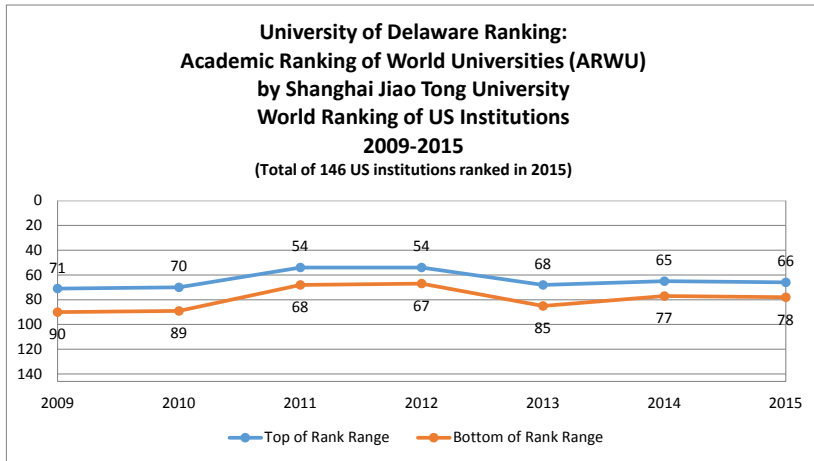

University of Delaware: U.S. Ranking Trends

	2009	2010	2011	2012	2013	2014	2015	2016
US News Best Colleges National Ranking	71	68	75	75	75	75	76	75

	2013	2014	2015	2016
US News Top Public Schools	31	31	30	29

	2009	2010	2011	2012	2013	2014	2015
Academic Ranking of World Universities - World Ranking of US Institutions							
Ranked as a Range:	71-90	70-89	54-68	54-67	68-85	65-77	66-78
Top of Rank Range	71	70	54	54	68	65	66
Bottom of Rank Range	90	89	68	67	85	77	78