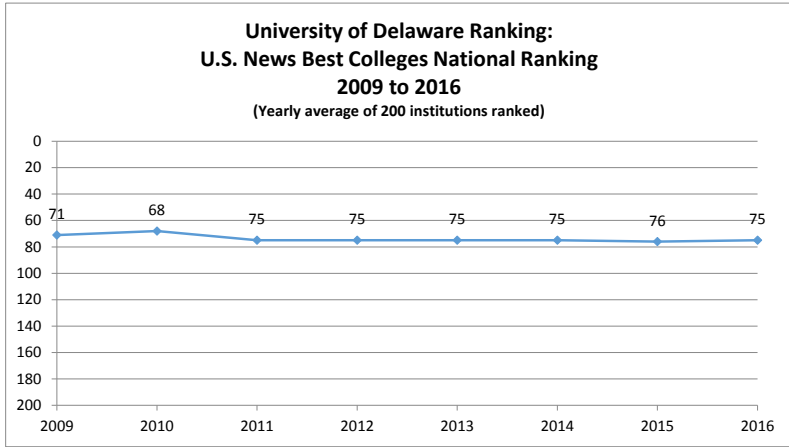

University of Delaware: U.S. Ranking Trends

	2009	2010	2011	2012	2013	2014	2015	2016
US News Best Colleges National Ranking	71	68	75	75	75	75	76	75

	2013	2014	2015	2016
US News Top Public Schools	31	31	30	29

	2009	2010	2011	2012	2013	2014	2015
Academic Ranking of World Universities - World Ranking of US Institutions							
Ranked as a Range:	71-90	70-89	54-68	54-67	68-85	65-77	66-78
Top of Rank Range	71	70	54	54	68	65	66
Bottom of Rank Range	90	89	68	67	85	77	78