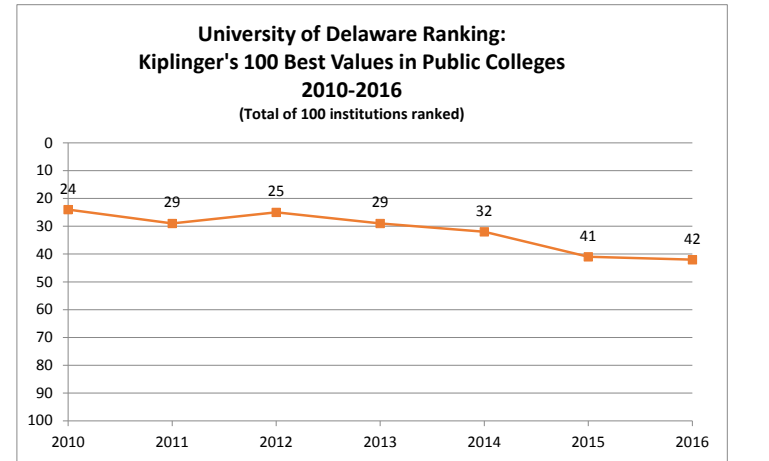

University of Delaware: U.S. Ranking Trends

	2009	2010	2011	2012	2013	2014	2015	2016
US News Best Colleges National Ranking	71	68	75	75	75	75	76	75

	2013	2014	2015	2016
US News Top Public Schools	31	31	30	29

	2009	2010	2011	2012	2013	2014	2015
Academic Ranking of World Universities - World Ranking of US Institutions							
Ranked as a Range:	71-90	70-89	54-68	54-67	68-85	65-77	66-78
Top of Rank Range	71	70	54	54	68	65	66
Bottom of Rank Range	90	89	68	67	85	77	78