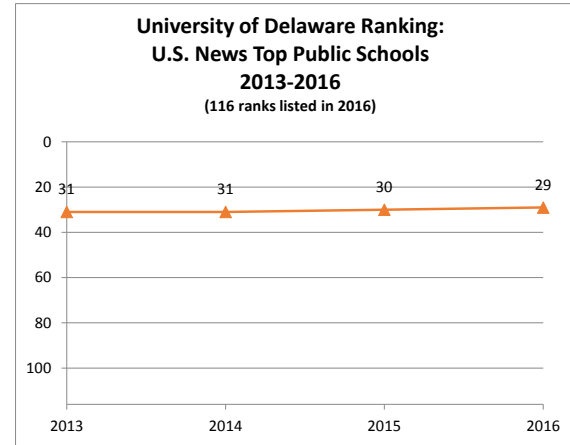

University of Delaware: U.S. Ranking Trends

	2009	2010	2011	2012	2013	2014	2015	2016
US News Best Colleges National Ranking	71	68	75	75	75	75	76	75

	2013	2014	2015	2016
US News Top Public Schools	31	31	30	29