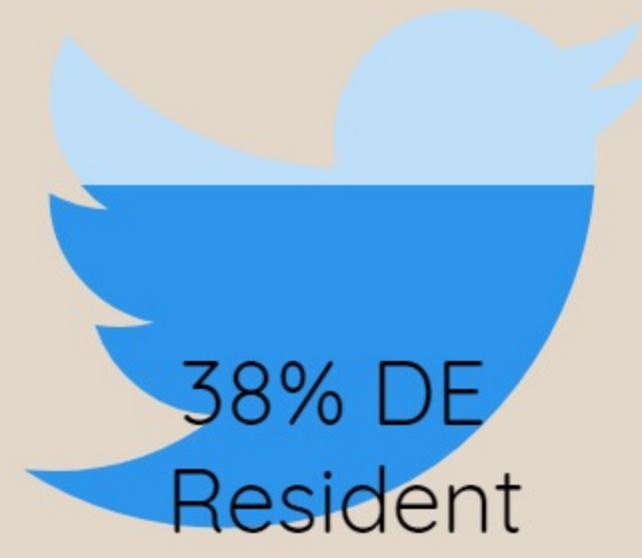

Diversity by The Numbers

Fall 2016

Associate in Arts, Undergraduate & Graduate Students

Female Male

Diversity Dashboards ire.udel.edu/diversity-dashboard/

AA=Gold
UGRD=Red
GRAD=Blue

Diversity Characteristics of AA & UGRD Students