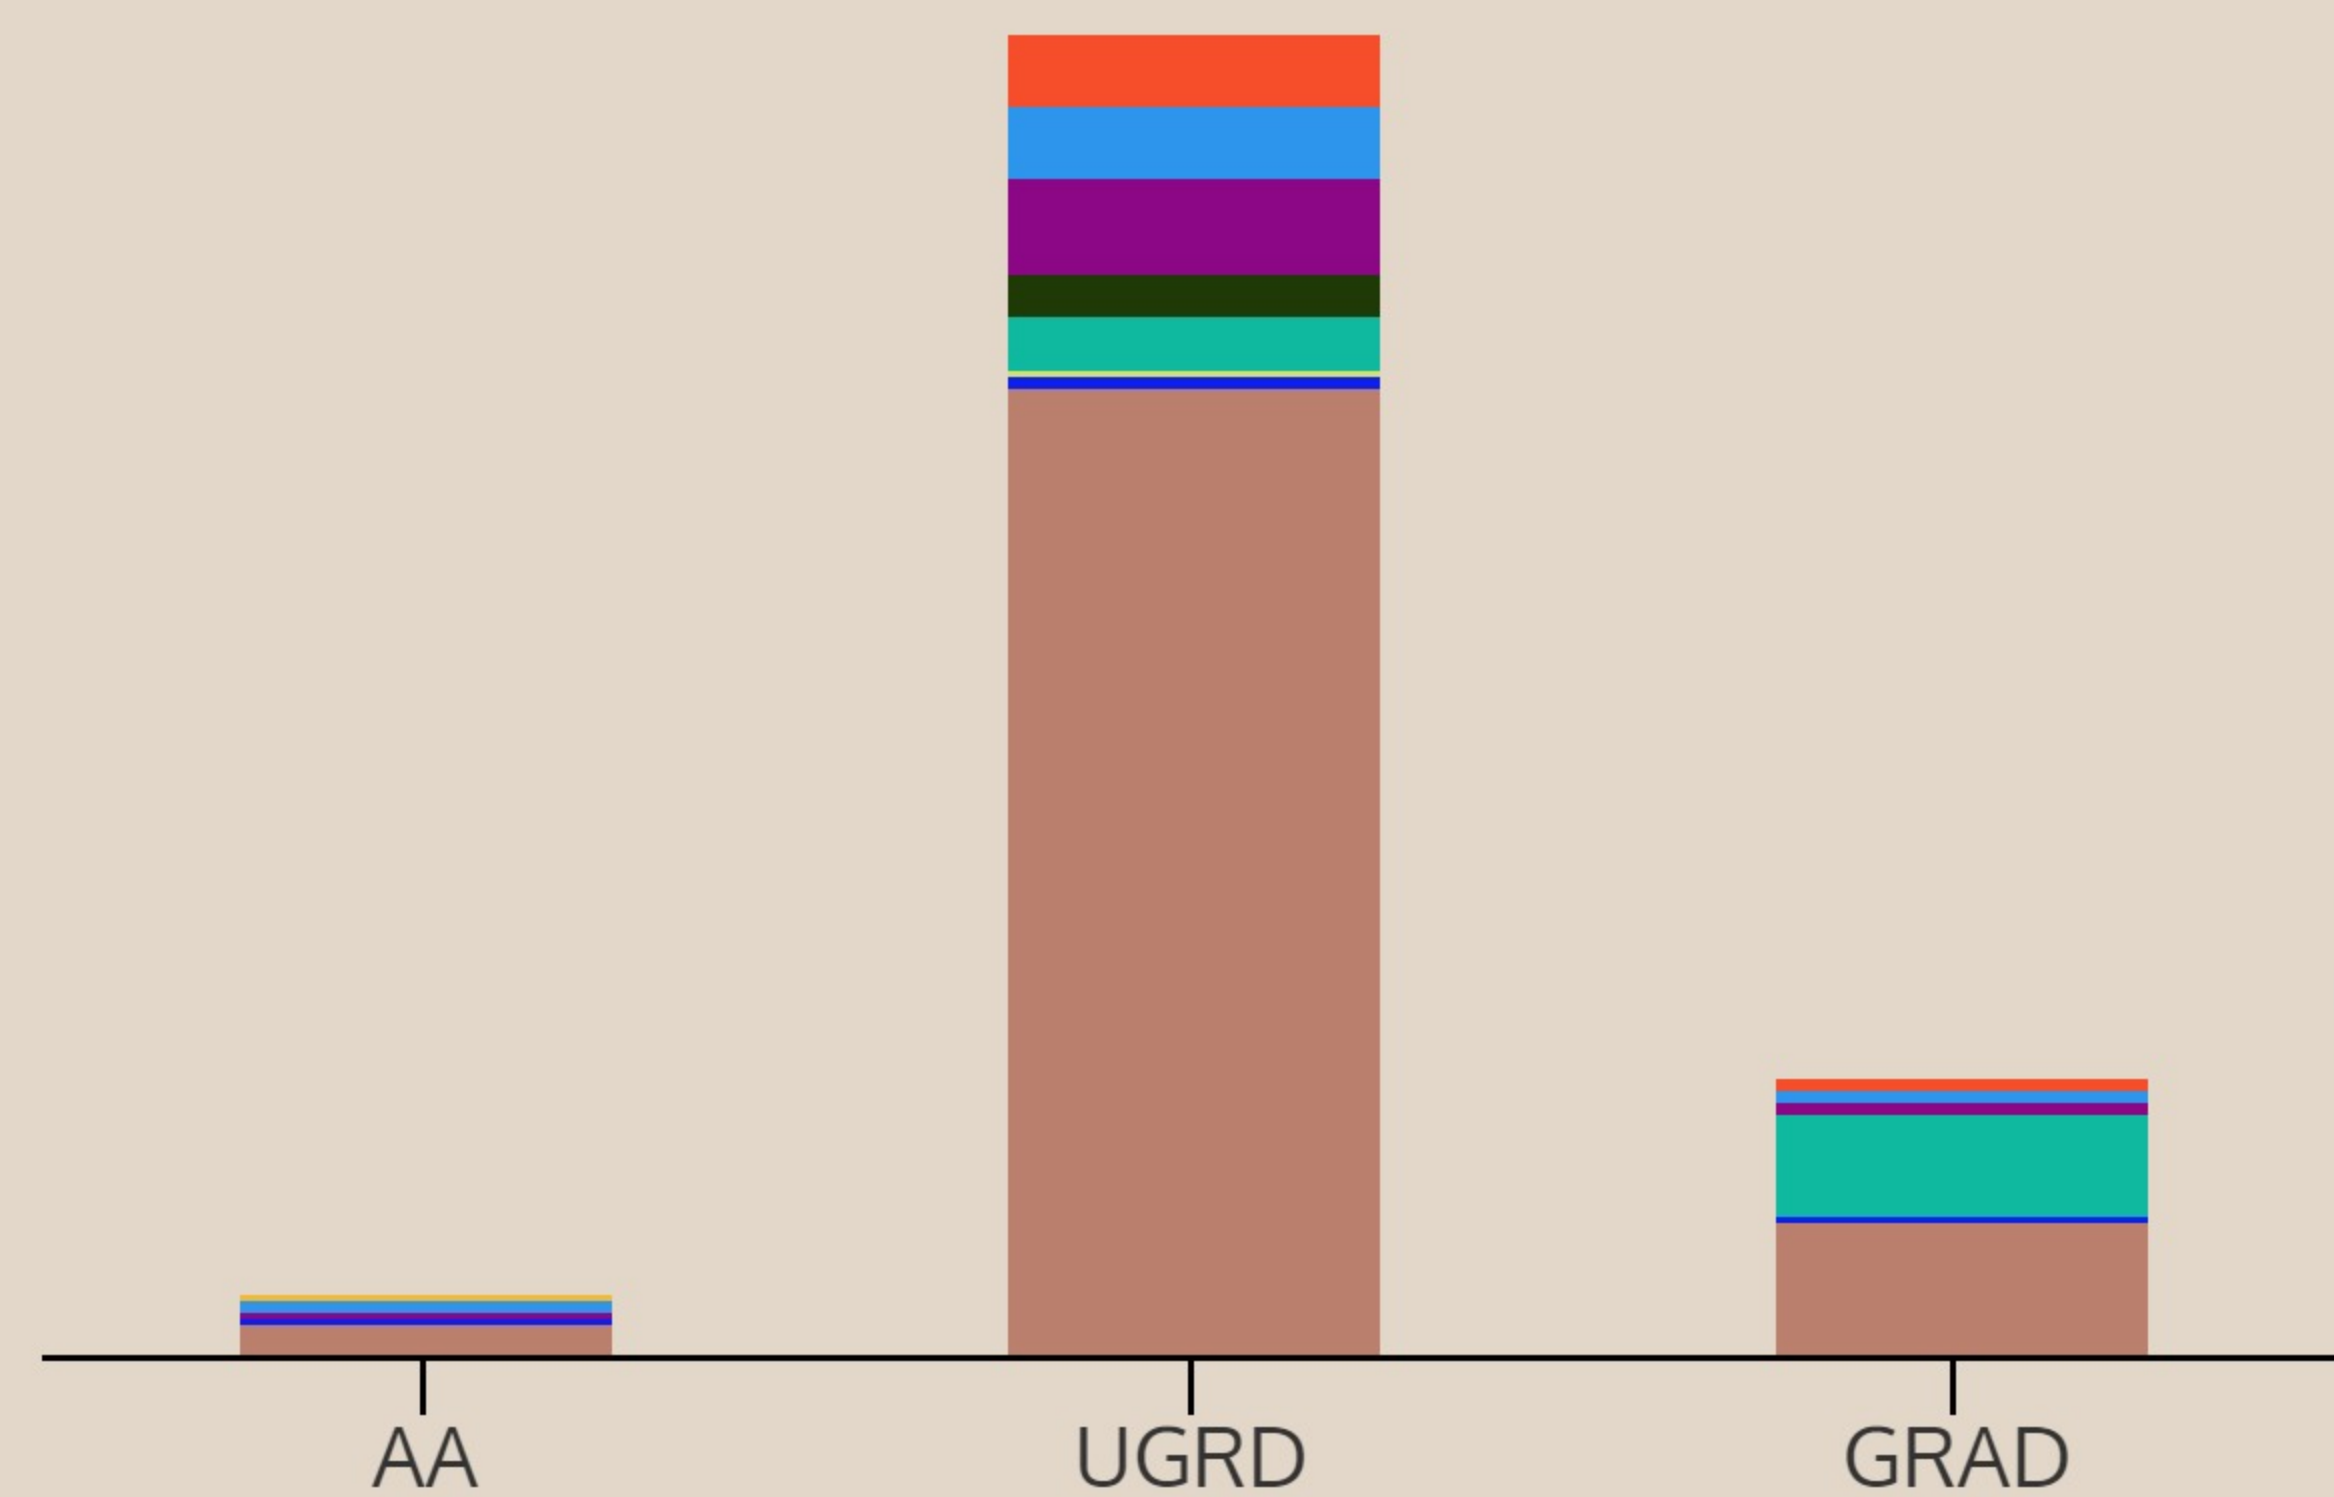

Diversity by The Numbers

Fall 2016

Associate in Arts, Undergraduate & Graduate Students

Female Male

Diversity Dashboards ire.udel.edu/diversity-dashboard/

AA=Gold
UGRD=Red
GRAD=Blue

Diversity Characteristics of AA & UGRD Students

AMIND ASIAN BLACK HISPA
MULTI_ETHNIC INTL PACIF UNKNOWN
WHITE

URM Students Percentage

First Generation Students Percentage

Low Income Students Percentage

Pell Grant Students Percentage