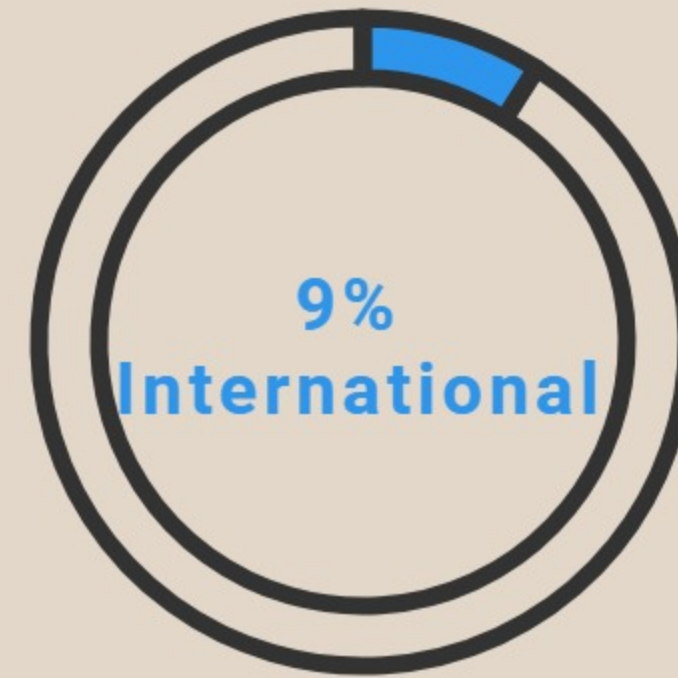

Diversity by The Numbers

Fall 2016

Associate in Arts, Undergraduate & Graduate Students

Female Male

Diversity Dashboards ire.udel.edu/diversity-dashboard/

AA=Gold
UGRD=Red
GRAD=Blue

Diversity Characteristics of AA & UGRD Students