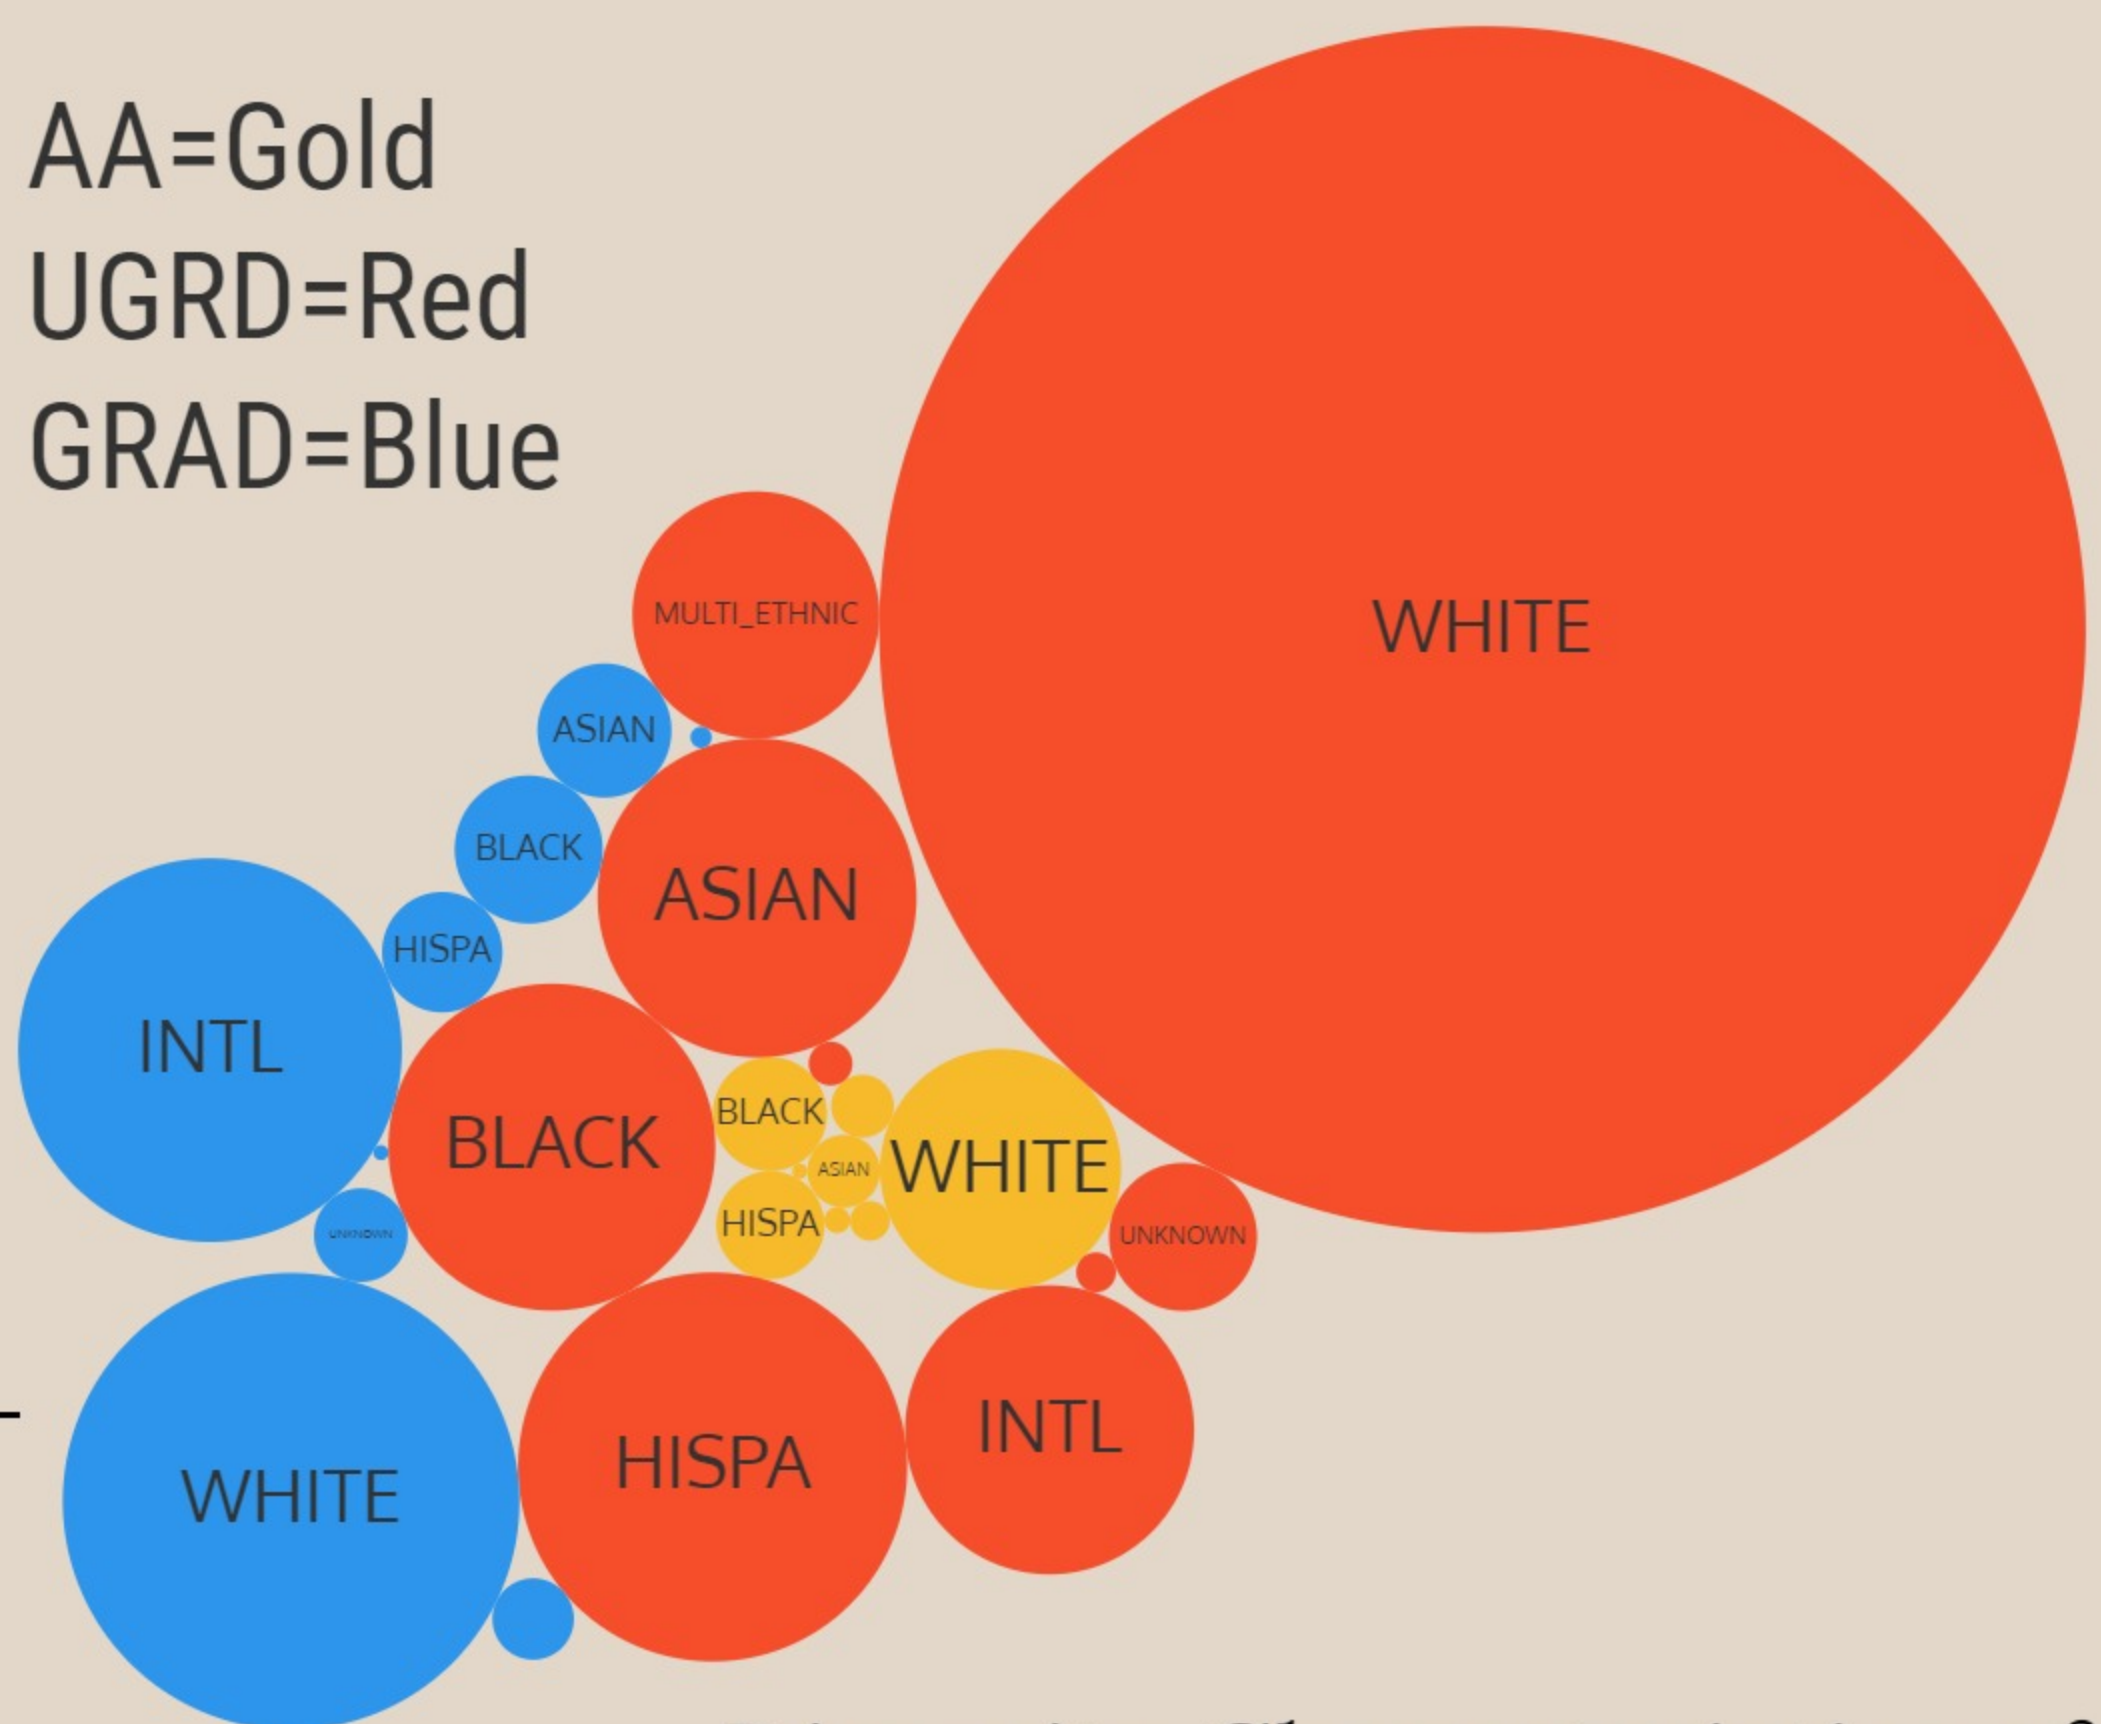

Diversity by The Numbers

Fall 2016

Associate in Arts, Undergraduate & Graduate Students

Female Male

Diversity Dashboards ire.udel.edu/diversity-dashboard/

AA=Gold
UGRD=Red
GRAD=Blue

Diversity Characteristics of AA & UGRD Students

AMIND ASIAN BLACK HISPA
MULTI_ETHNIC INTL PACIF UNKNOWN
WHITE

URM Students Percentage

First Generation Students Percentage

Low Income Students Percentage

Pell Grant Students Percentage