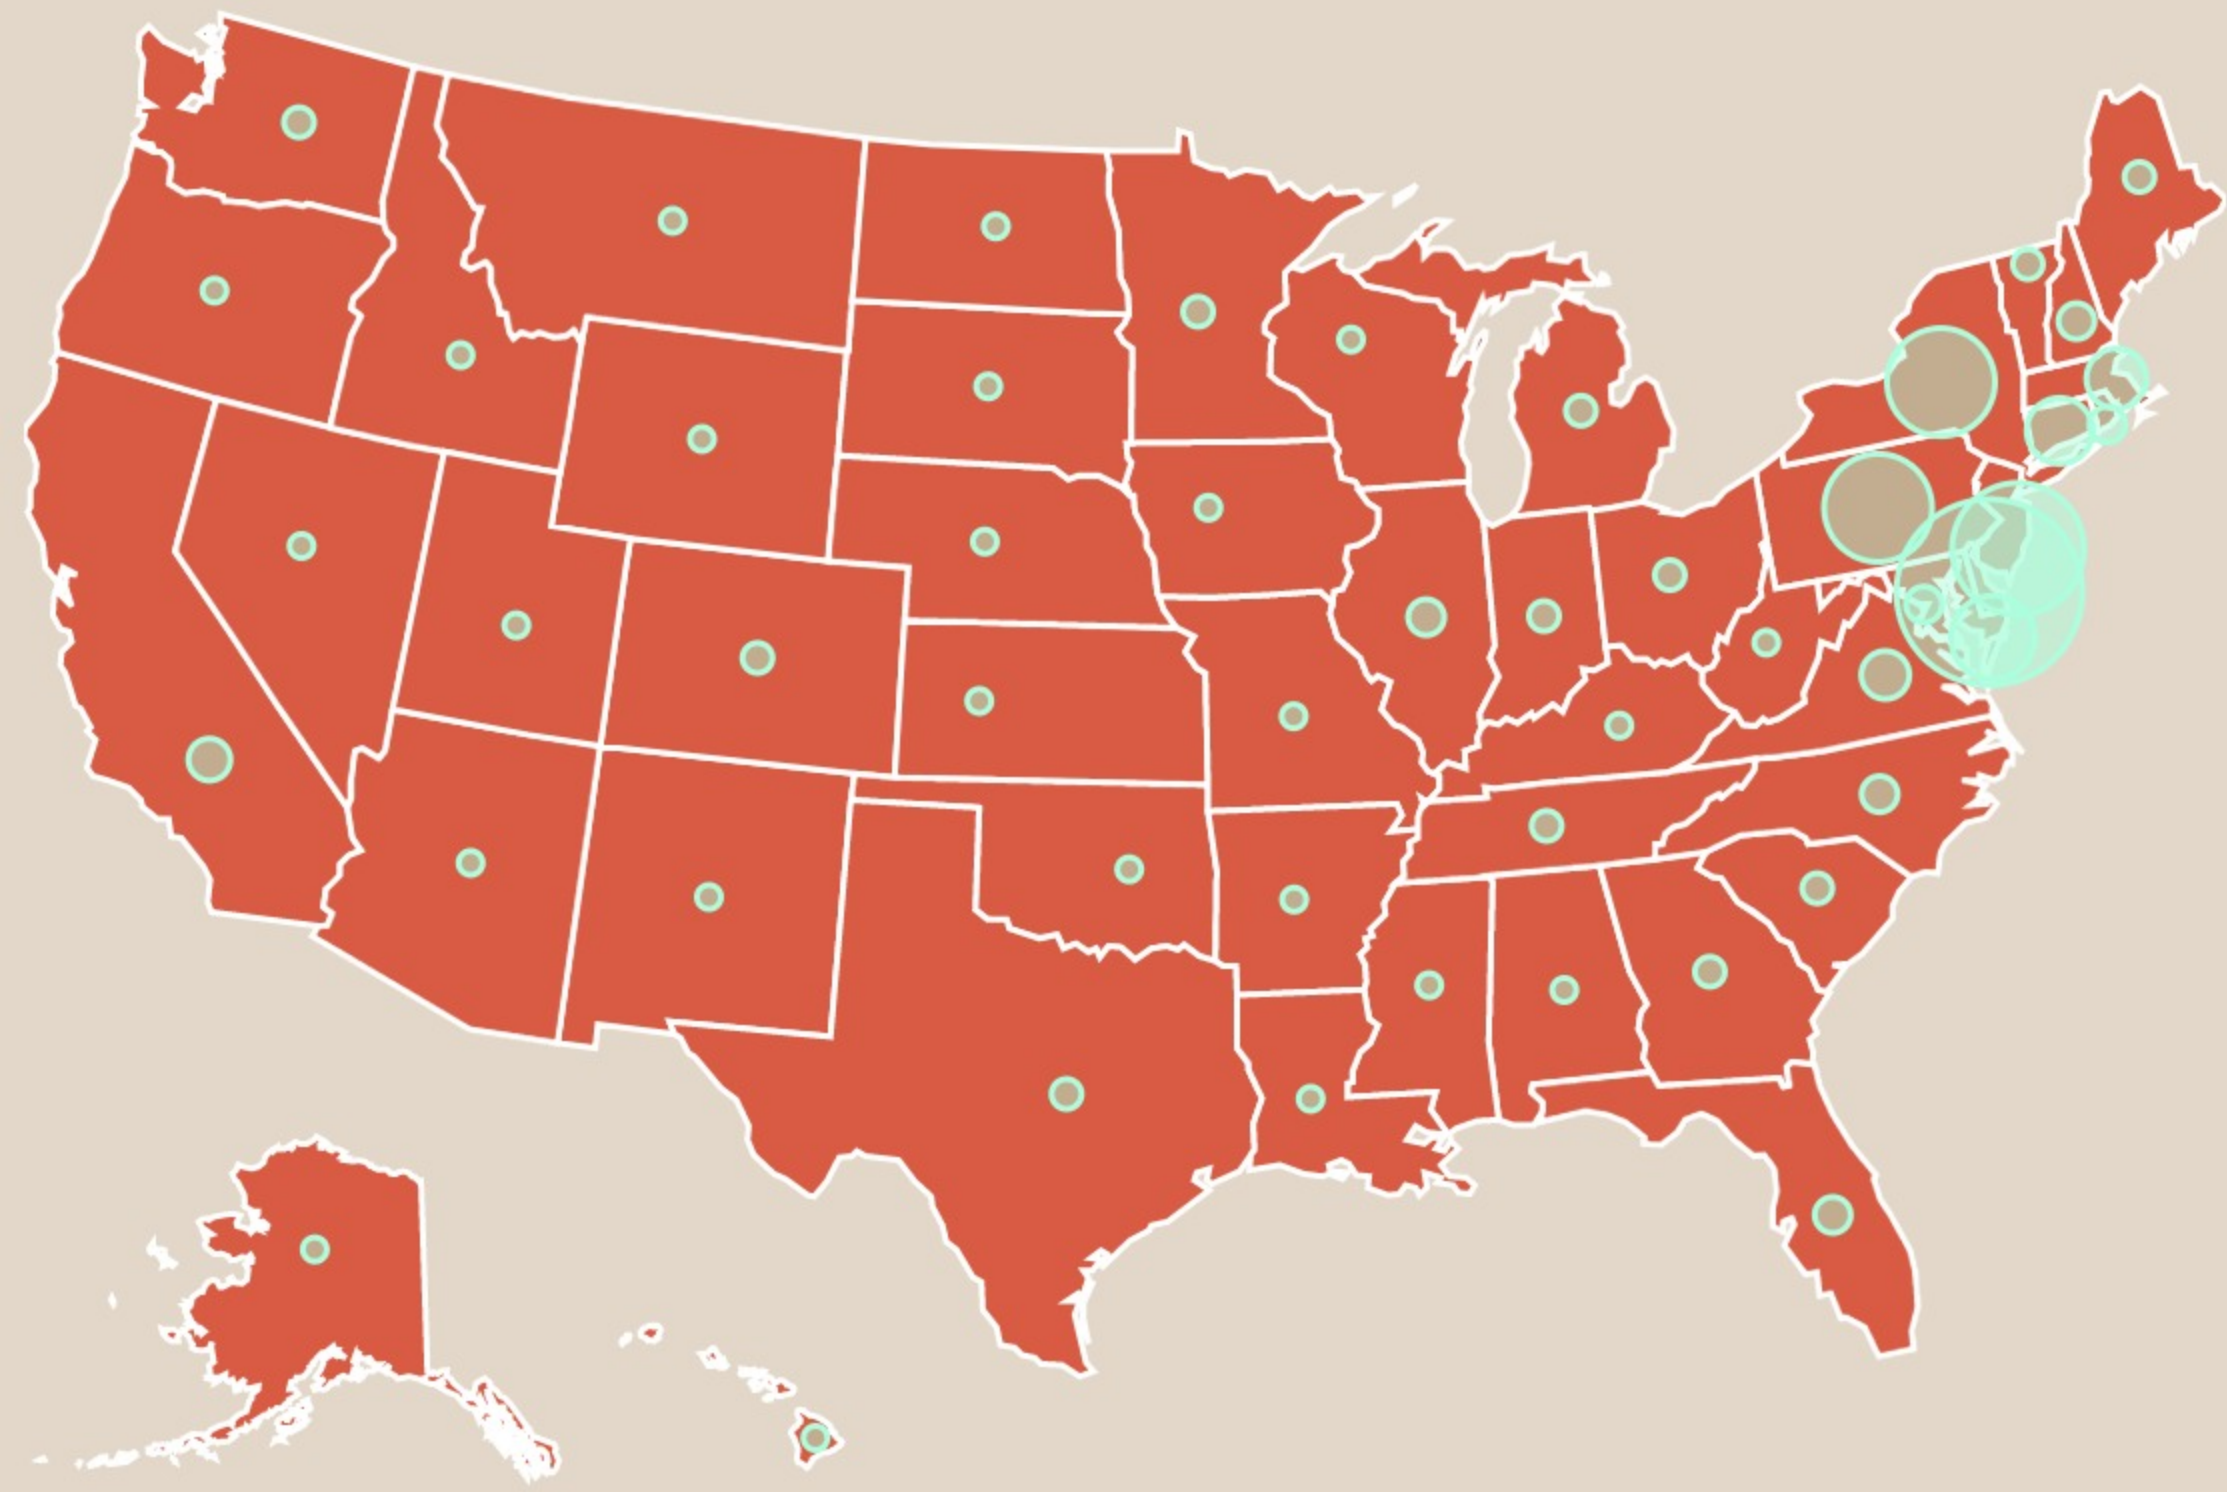

Diversity by The Numbers

Fall 2016

Associate in Arts, Undergraduate & Graduate Students

Female Male

Diversity Dashboards ire.udel.edu/diversity-dashboard/

AA=Gold
UGRD=Red
GRAD=Blue

Diversity Characteristics of AA & UGRD Students

AMIND ASIAN BLACK HISPA
MULTI_ETHNIC INTL PACIF UNKNOWN
WHITE

URM Students Percentage

First Generation Students Percentage

Low Income Students Percentage

Pell Grant Students Percentage