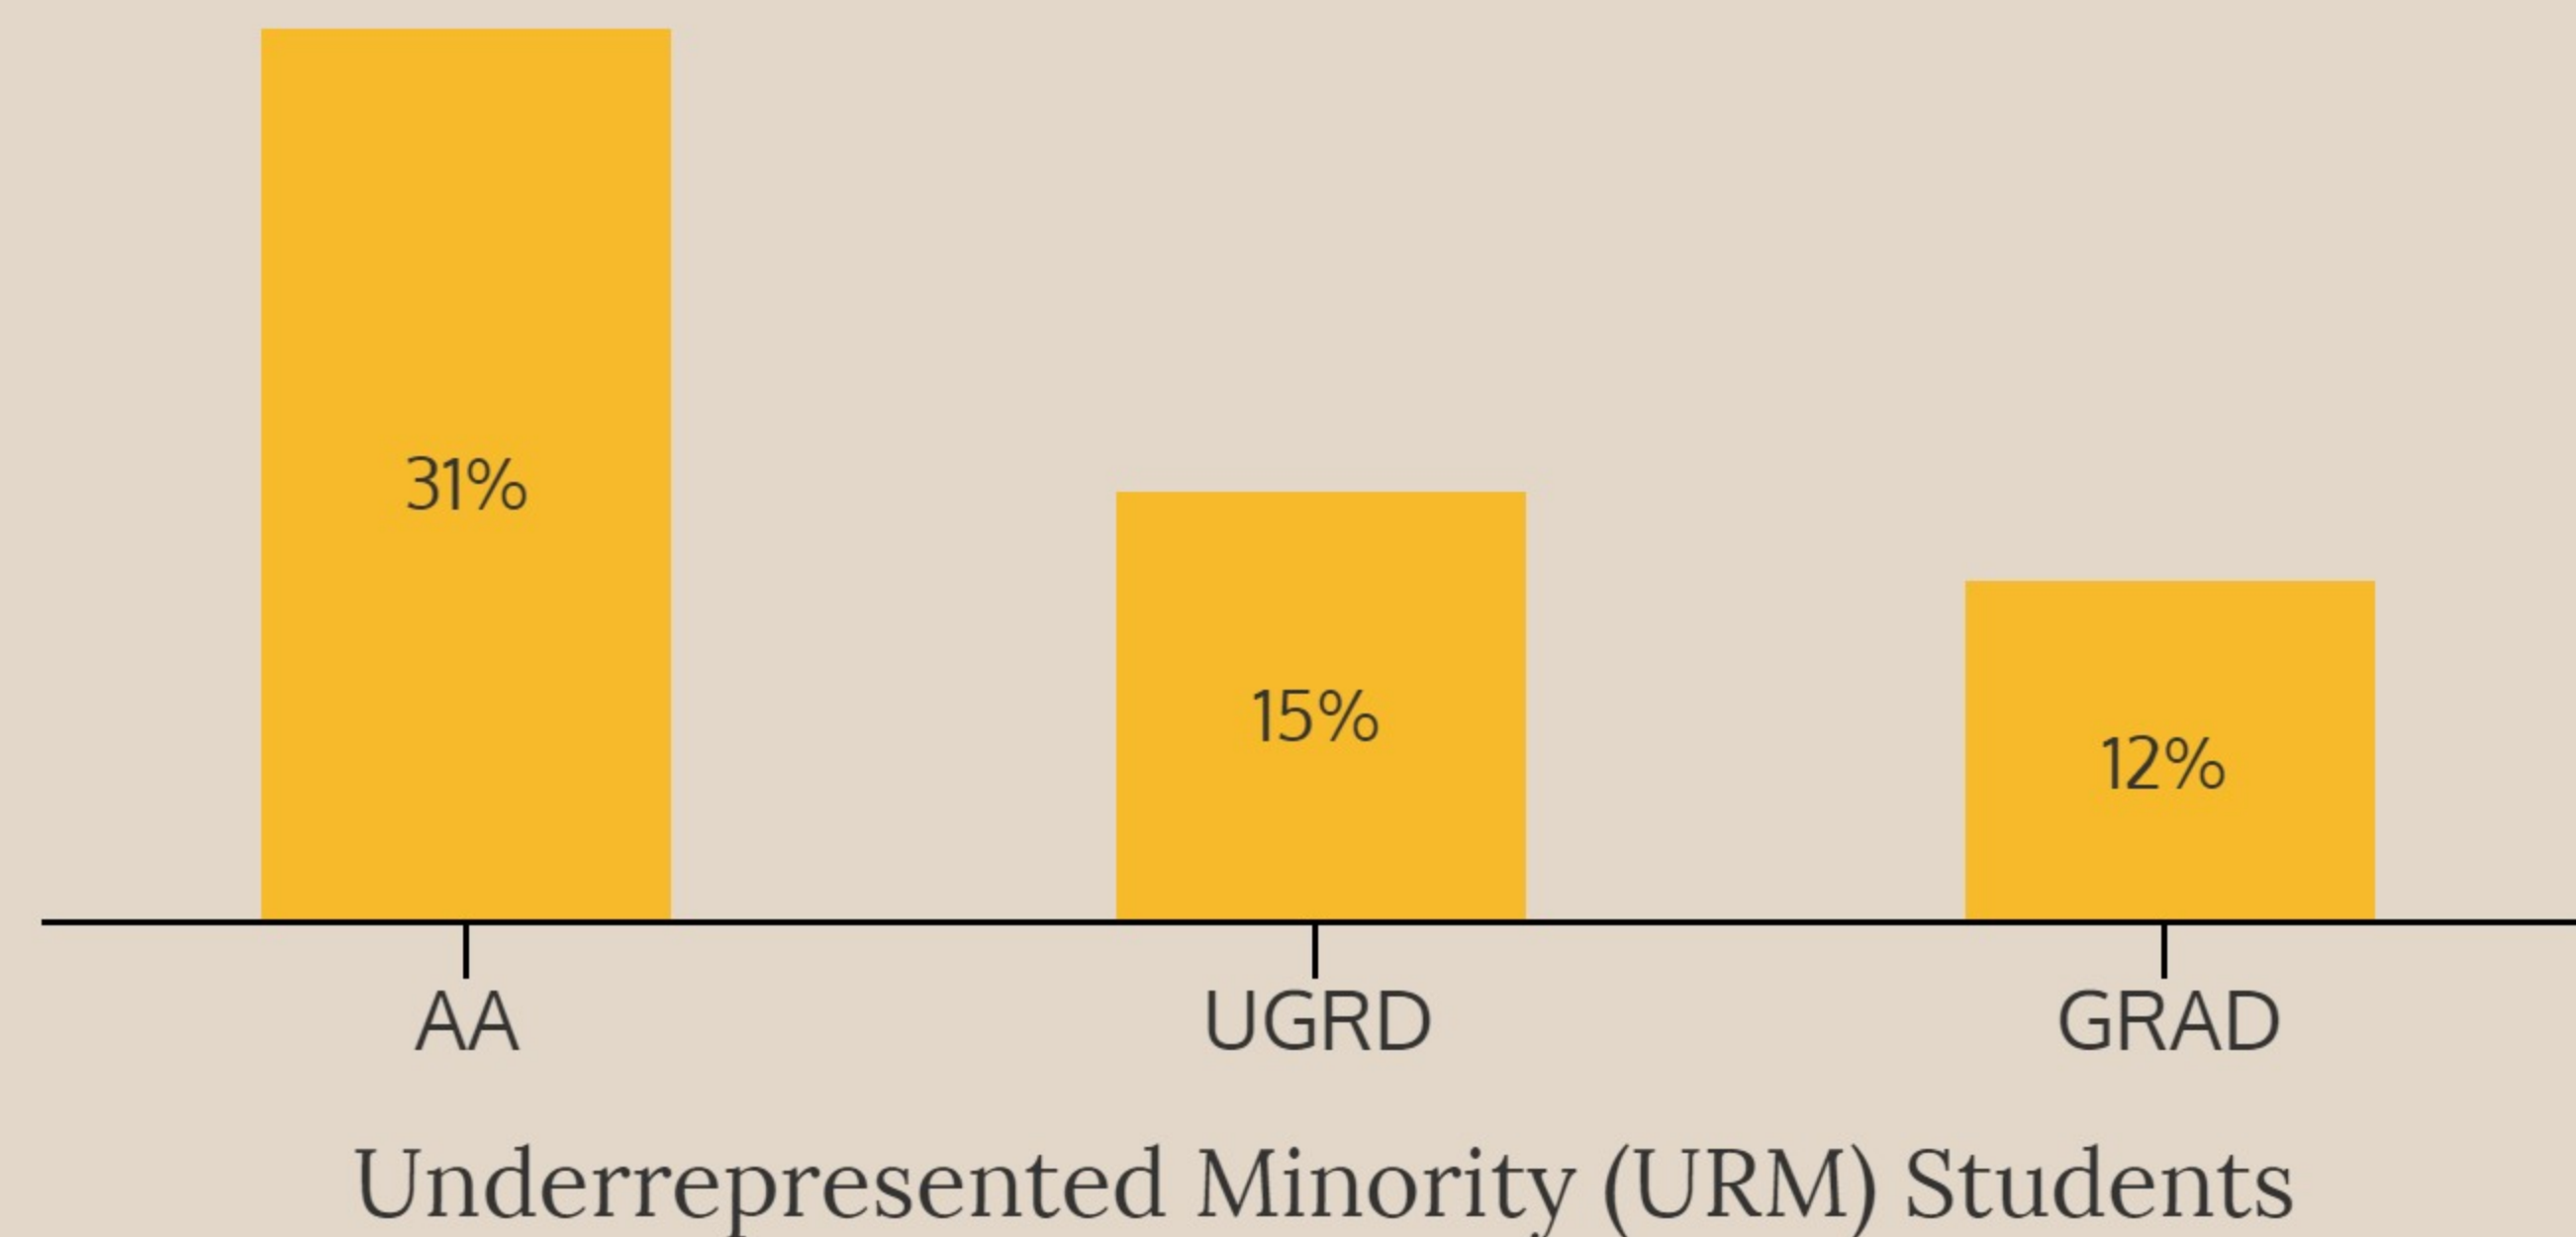

Diversity by The Numbers

Fall 2016

Associate in Arts, Undergraduate & Graduate Students

Female Male

Diversity Dashboards ire.udel.edu/diversity-dashboard/

AA=Gold
UGRD=Red
GRAD=Blue

Diversity Characteristics of AA & UGRD Students

AMIND ASIAN BLACK HISPA
MULTI_ETHNIC INTL PACIF UNKNOWN
WHITE

URM Students Percentage

First Generation Students Percentage

Low Income Students Percentage

Pell Grant Students Percentage