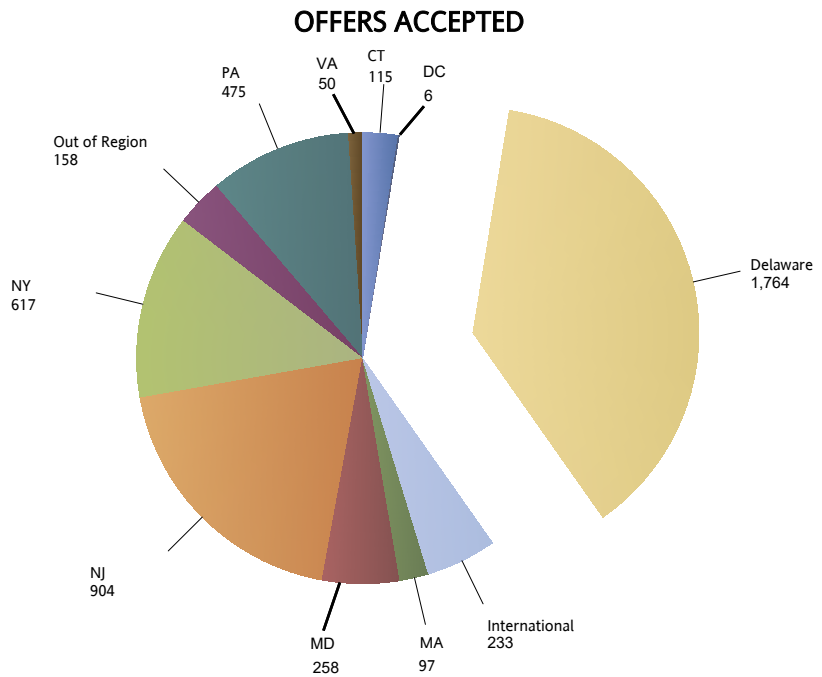

*UD Facts & Figures 2017-18*

**DISTRIBUTION OF ADMISSIONS APPLICATIONS  
AND ACCEPTED OFFERS  
FIRST-TIME FIRST-YEAR STUDENTS FROM SELECT REGIONAL STATES  
Fall 2017**

STATE	APPLICATIONS	PERCENT
New Jersey	7,134	25.7%
New York	4,850	17.4%
Delaware	3,920	14.1%
Pennsylvania	3,572	12.8%
Maryland	2,364	8.5%
International	2,166	7.8%
Out of Region	1,264	4.5%
Connecticut	1,151	4.1%
Massachusetts	846	3.0%
Virginia	414	1.5%
District of Columbia	122	0.4%
<b>Total</b>	<b>27,803</b>	<b>100%</b>

STATE	OFFERS ACCEPTED	PERCENT
Delaware	1,764	37.7%
New Jersey	904	19.3%
New York	617	13.2%
Pennsylvania	475	10.2%
Maryland	258	5.5%
International	233	5.0%
Out of Region	158	3.4%
Connecticut	115	2.5%
Massachusetts	97	2.1%
Virginia	50	1.1%
District of Columbia	6	0.1%
<b>Total</b>	<b>4,677</b>	<b>100%</b>