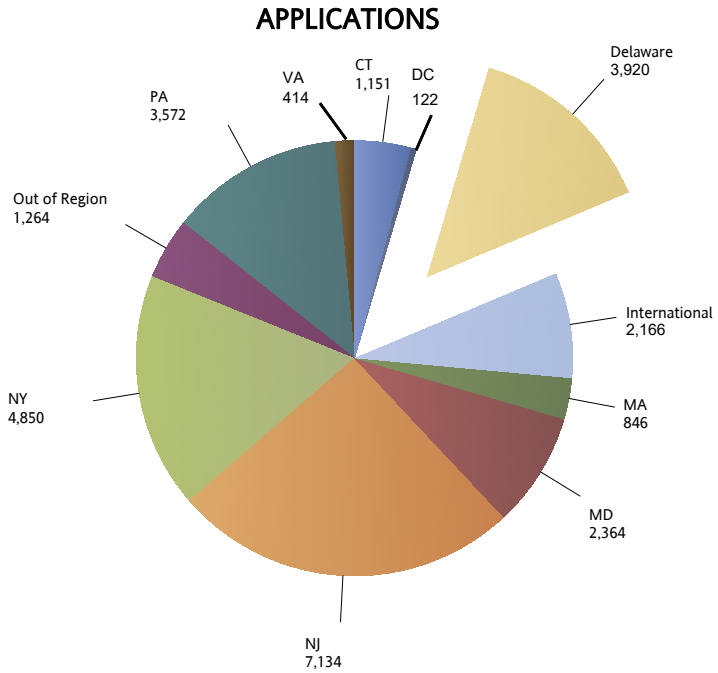

*UD Facts & Figures 2017-18*

**DISTRIBUTION OF ADMISSIONS APPLICATIONS  
AND ACCEPTED OFFERS  
FIRST-TIME FIRST-YEAR STUDENTS FROM SELECT REGIONAL STATES  
Fall 2017**

STATE	APPLICATIONS	PERCENT
New Jersey	7,134	25.7%
New York	4,850	17.4%
Delaware	3,920	14.1%
Pennsylvania	3,572	12.8%
Maryland	2,364	8.5%
International	2,166	7.8%
Out of Region	1,264	4.5%
Connecticut	1,151	4.1%
Massachusetts	846	3.0%
Virginia	414	1.5%
District of Columbia	122	0.4%
<b>Total</b>	<b>27,803</b>	<b>100%</b>

STATE	OFFERS ACCEPTED	PERCENT
Delaware	1,764	37.7%
New Jersey	904	19.3%
New York	617	13.2%
Pennsylvania	475	10.2%
Maryland	258	5.5%
International	233	5.0%
Out of Region	158	3.4%
Connecticut	115	2.5%
Massachusetts	97	2.1%
Virginia	50	1.1%
District of Columbia	6	0.1%
<b>Total</b>	<b>4,677</b>	<b>100%</b>