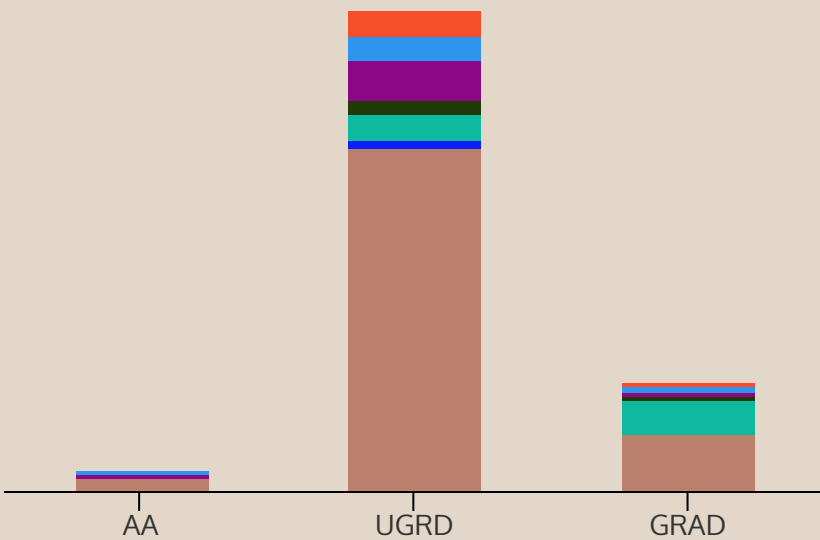

# Diversity by The Numbers Fall 2018

Associate in Arts, Undergraduate & Graduate Students

## Institutional Data on Diversity [ire.udel.edu/ir/diversity/](http://ire.udel.edu/ir/diversity/)

AMIND ASIAN BLACK HISPA MULTI\_ETHNIC  
INTL PACIF UNKNOWN WHITE

AA=Gold  
UGRD=Red  
GRAD=Blue