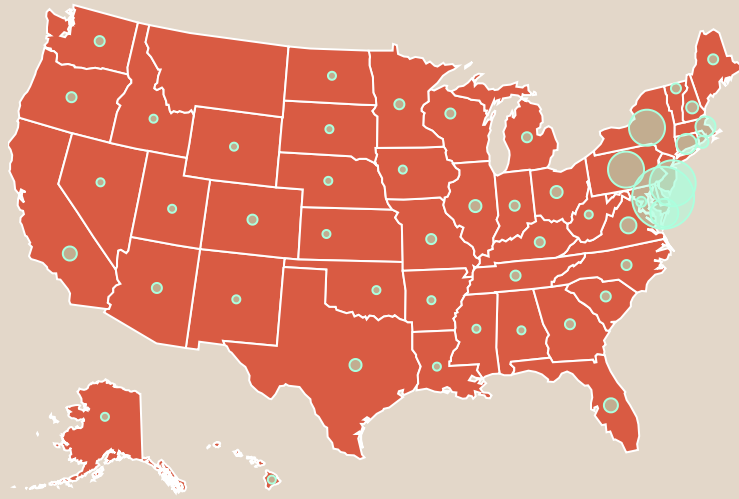

# Diversity by The Numbers Fall 2018

Associate in Arts, Undergraduate & Graduate Students

## Institutional Data on Diversity [ire.udel.edu/ir/diversity/](http://ire.udel.edu/ir/diversity/)

AMIND ASIAN BLACK HISPA MULTI\_ETHNIC  
INTL PACIF UNKNOWN WHITE

AA=Gold  
UGRD=Red  
GRAD=Blue