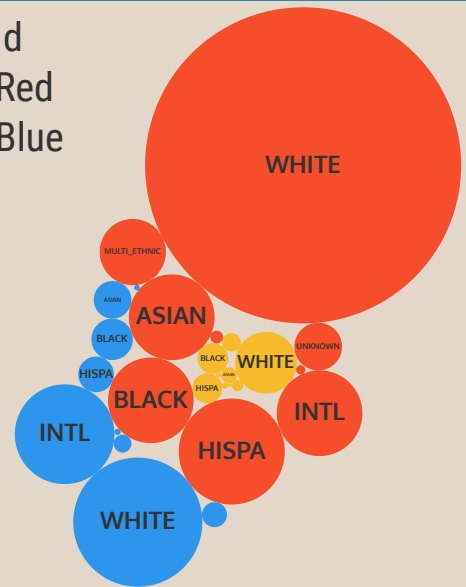

# Diversity by The Numbers Fall 2018

Associate in Arts, Undergraduate & Graduate Students

## Institutional Data on Diversity [ire.udel.edu/ir/diversity/](http://ire.udel.edu/ir/diversity/)

AMIND ASIAN BLACK HISPA MULTI\_ETHNIC  
INTL PACIF UNKNOWN WHITE

AA=Gold  
UGRD=Red  
GRAD=Blue

### Diversity Characteristics of AA & UGRD Students