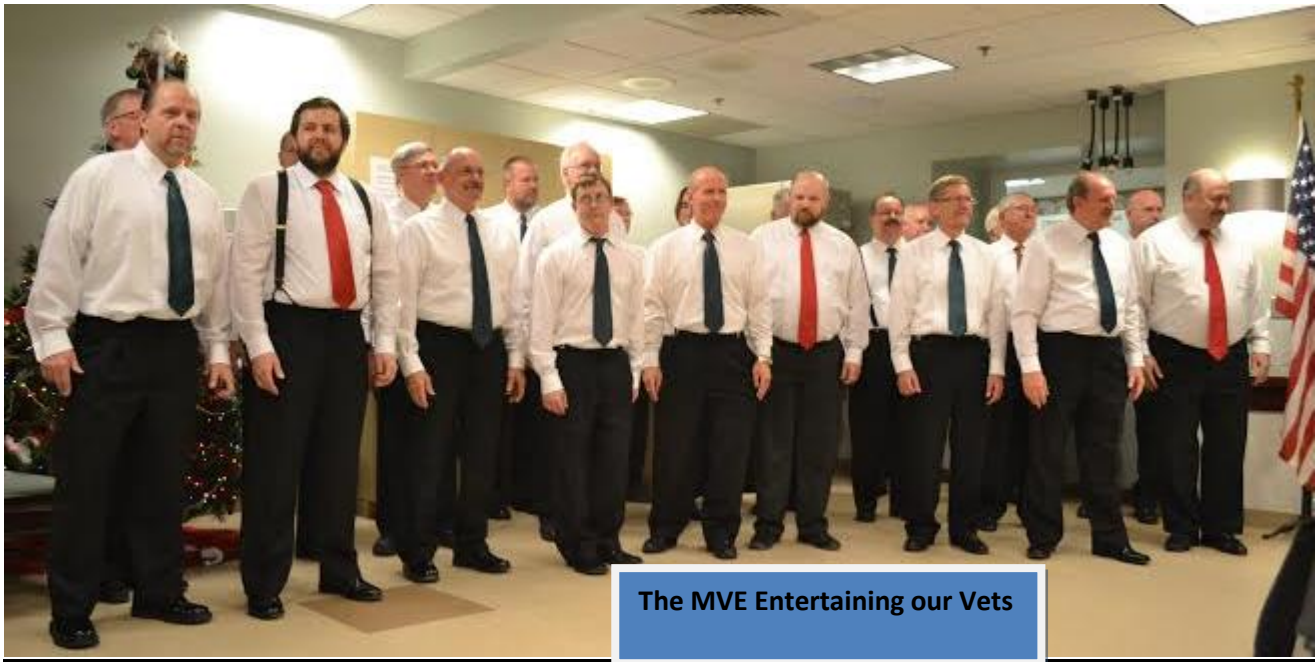

Our 25th Year MVE Installation Banquet - 6:00 PM cocktails and 7PM dinner, Friday January 17

Westmoor Country Club

Westmoor Country Club is at 400 S. Moorland Rd. Brookfield, WI 53005

The elegance and delicious food of Westmoor will be the backdrop as celebrate our 25 years of changing lives through song. **James Estes** will be our Installer at our **MVE Installation Banquet** on **Friday, January 17 at 6pm**. \$33 per person.

Photos from our Performance at the VA Medical Center – Dec 16, 2014

Warm up groove at the VA

The MVE Entertaining our Vets

Singers at the VA Hospital – suggested by Jim Franklin

During a real snow blizzard, 26 intrepid singers came to entertain in a dining room in the Zablocki Medical Center and VA Hospital. Traveling three hours from Madison to Milwaukee in the wintry roads was **Scott Hilber**. **Jim Franklin** asked Scott in an email, "Did you really drive through that mess from Madison, and back, just to sing for the Vets?" Scott replied, "Yes I did, I didn't think it was going to be as bad as it was. Took 3 hours to get there. Being a vet myself I felt it was important to be there. Thanks to everyone who took the time to be there." Jim and the rest of the MVE say to Scott and all who showed up, "Impressive!"

Photo from the VLQ Performance - at Hales Corners Lutheran Church 12-8-13

Photo Gallery from Christmas Treasures – Great photos by Laurie Bartkowiak (Christmas Treasures concert, VA Hospital, and Hales Corners)