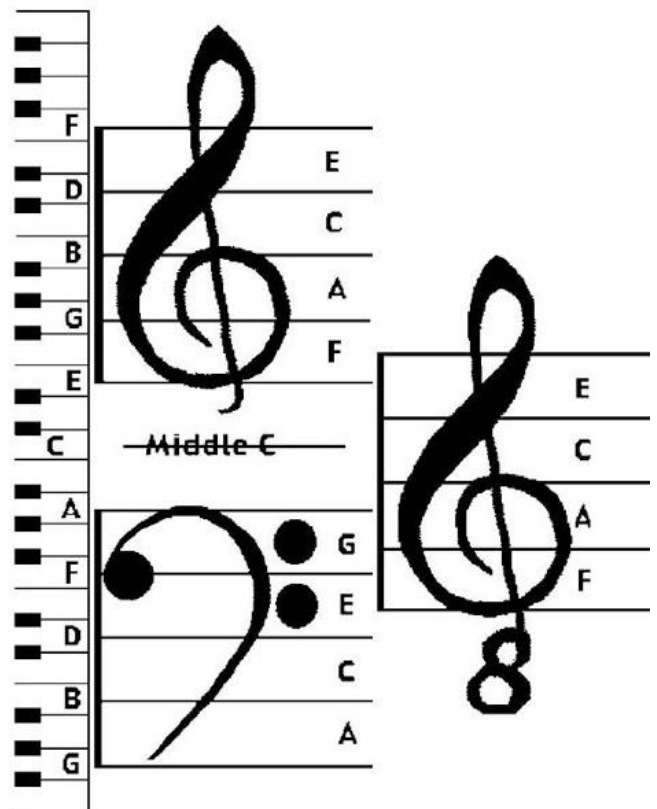

Epix

Nostra Vita

Singers Education Website – Recommended by Bob Bartkowiak

Check out: <http://www.musicdted.info/indexSite/index.html> by Ted Norton, retired music professor from Houghton College. The following is just one section of 17 great lessons.

This is another view to show how the letters fit on the various staves and also on the musical keyboard. As we said, the letters go from A to G and then start over again, constantly repeating the 7 letters. Study this chart until you understand the system. That's the important thing: to understand the system.

Notice the 8 at the bottom of the “Barbershop G Clef” as that means it’s an octave below the regular Treble Clef in order to put it in the men’s singing range for Tenor and Lead. Notice that for instance, the 1st space F in the Barbershop Treble Clef is the exact same pitch as the 4th line F in the Barbershop Bass Clef.