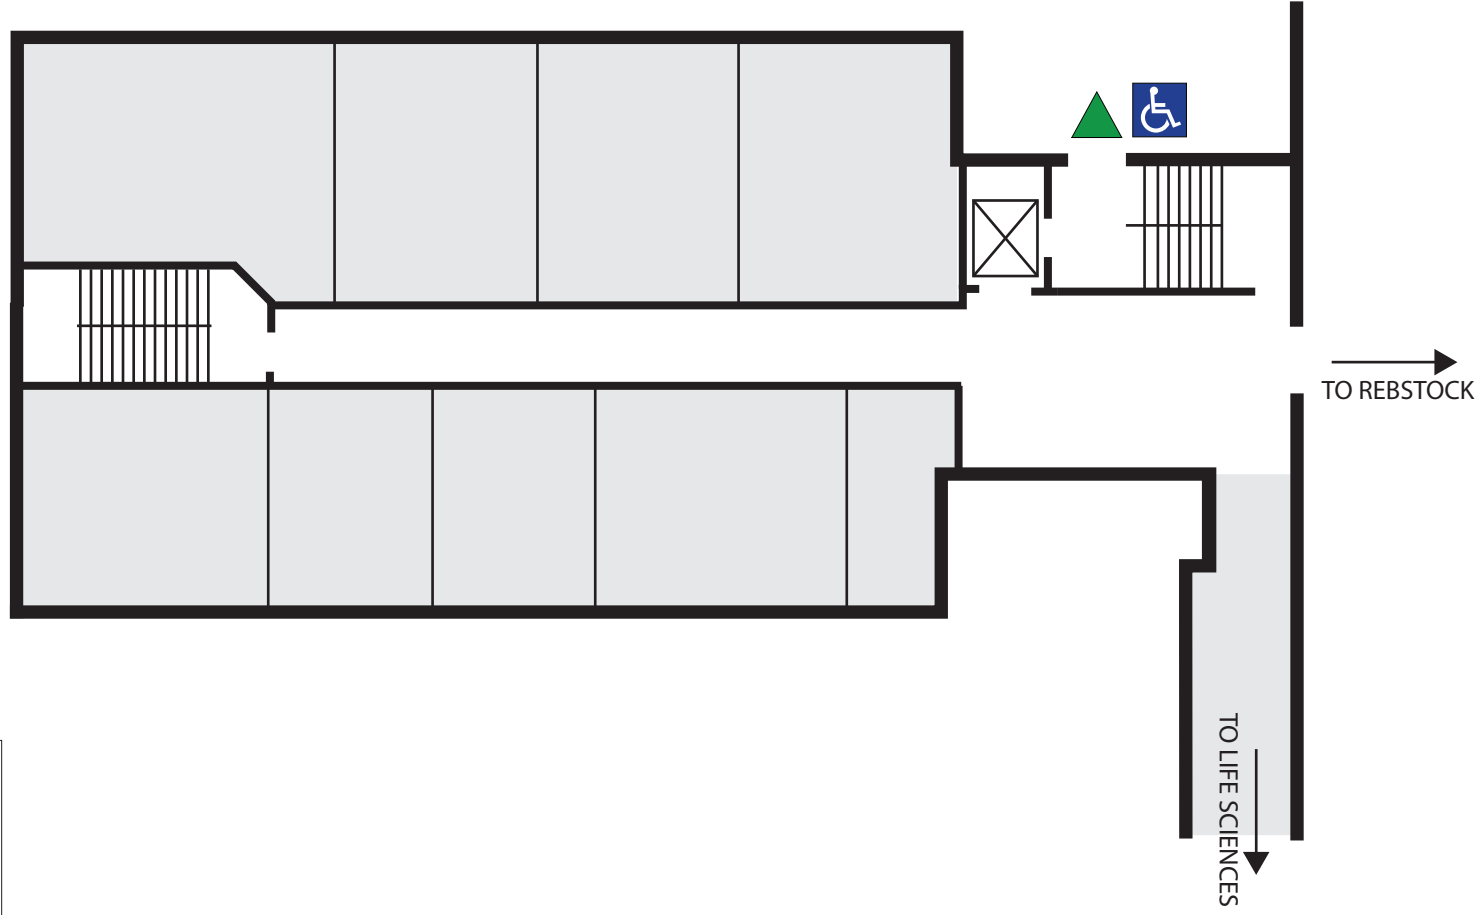

## Busch Laboratory (108)

<b>Accessible Entrance(s)</b>	North
<b>Power Assist Doors</b>	North
<b>Accessible Restrooms</b>	In Rebstock
<b>Elevators</b>	In Rebstock/Busch connection
<b>Chair Lifts</b>	None
<b>Braille</b>	None

# BUSCH LAB LEVEL 1 (108)

**LEGEND**

-  EXITS
-  ACCESSIBLE ENTRANCE
-  ACCESSIBLE RESTROOM
-  ELEVATOR

ACCESSIBLE RESTROOMS LOCATED IN REBSTOCK

# BUSCH LAB LEVEL 2 (108)

**LEGEND**

-  EXITS
-  ACCESSIBLE ENTRANCE
-  ACCESSIBLE RESTROOM
-  ELEVATOR

ACCESSIBLE RESTROOMS LOCATED IN REBSTOCK

# BUSCH LAB LEVEL 3 (108)

**LEGEND**

-  EXITS
-  ACCESSIBLE ENTRANCE
-  ACCESSIBLE RESTROOM
-  ELEVATOR

ACCESSIBLE RESTROOMS LOCATED IN REBSTOCK