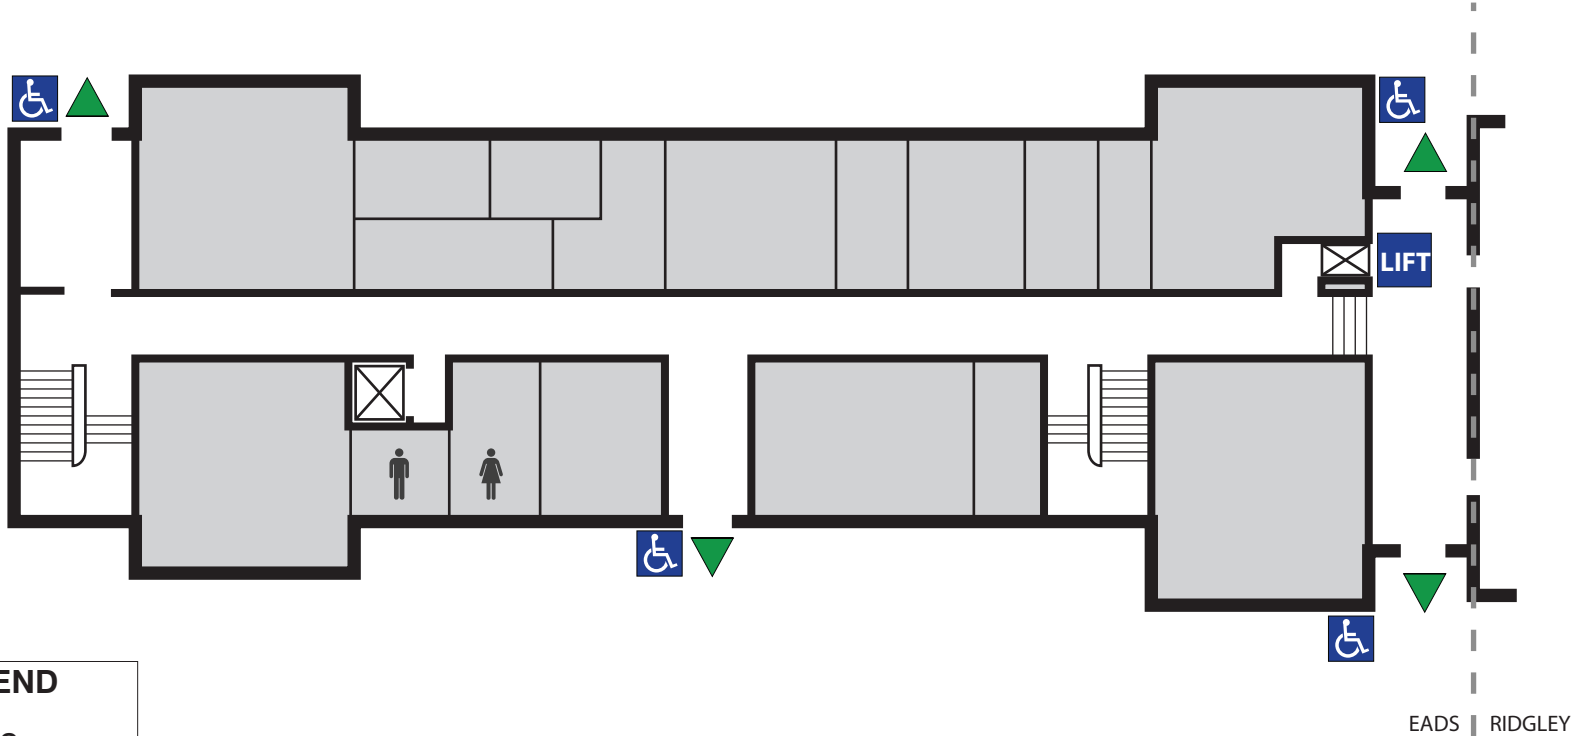

Eads (James B.) Hall (115)

Accessible Entrance(s)	North & South
Power Assist Doors	Northwest & Southwest
Accessible Restrooms	LL, 1st , 2nd
Elevators	Yes
Chair Lifts	Holmes Lounge & Eads connection
Braille	Some

CAMPUS ACCESSIBILITY MAP

EADS HALL LOWER LEVEL (115)

EADS | RIDGLEY

LEGEND

-  EXITS
-  ACCESSIBLE ENTRANCE
-  ACCESSIBLE RESTROOM
-  ELEVATOR

CAMPUS ACCESSIBILITY MAP

EADS HALL LEVEL 1 (115)

LEGEND

-  EXITS
-  ACCESSIBLE ENTRANCE
-  ACCESSIBLE RESTROOM
-  ELEVATOR
-  CHAIR LIFT

CAMPUS ACCESSIBILITY MAP

EADS HALL LEVEL 2 (115)

EADS | RIDGLEY

LEGEND

-  EXITS
-  ACCESSIBLE ENTRANCE
-  ACCESSIBLE RESTROOM
-  ELEVATOR