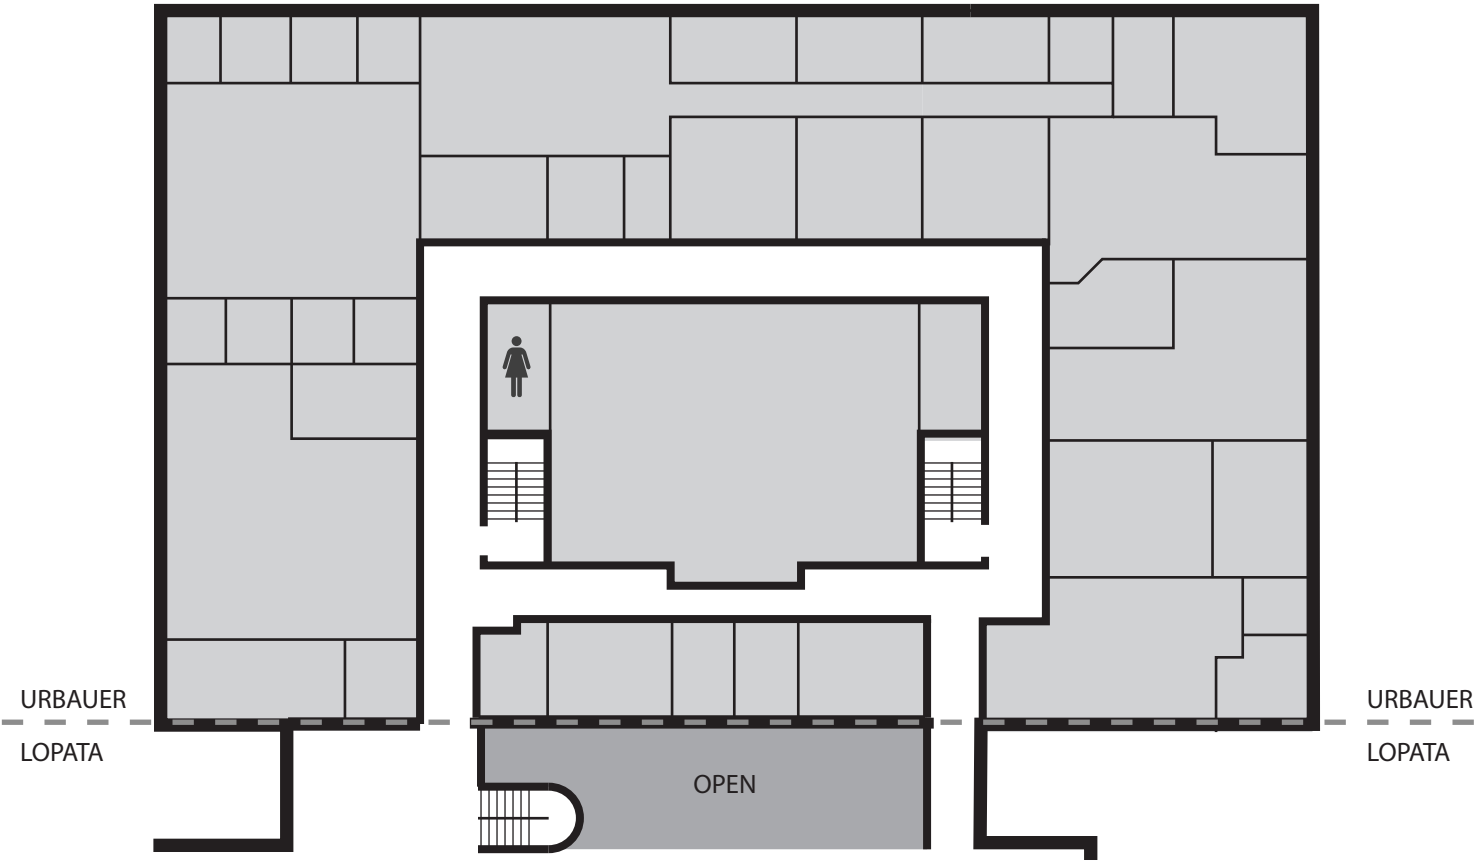

### Accessible Entrance(s)

Urbauer Hall is accessible through the north entrances of Lopata Hall.

<b>Power Assist Doors</b>	None
<b>Rooms NOT Accessible</b>	Basement
<b>Accessible Restrooms</b>	2nd(W), 3rd(M)
<b>Elevators</b>	Yes
<b>Chair Lifts</b>	None
<b>Braille</b>	None

# URBAUER HALL LEVEL 1 (116)

**LEGEND**

-  EXITS
-  ACCESSIBLE ENTRANCE
-  ACCESSIBLE RESTROOM
-  ELEVATOR

CAMPUS ACCESSIBILITY MAP

# URBAUER HALL LEVEL 2 (116)

**LEGEND**

-  EXITS
-  ACCESSIBLE ENTRANCE
-  ACCESSIBLE RESTROOM
-  ELEVATOR

CAMPUS ACCESSIBILITY MAP