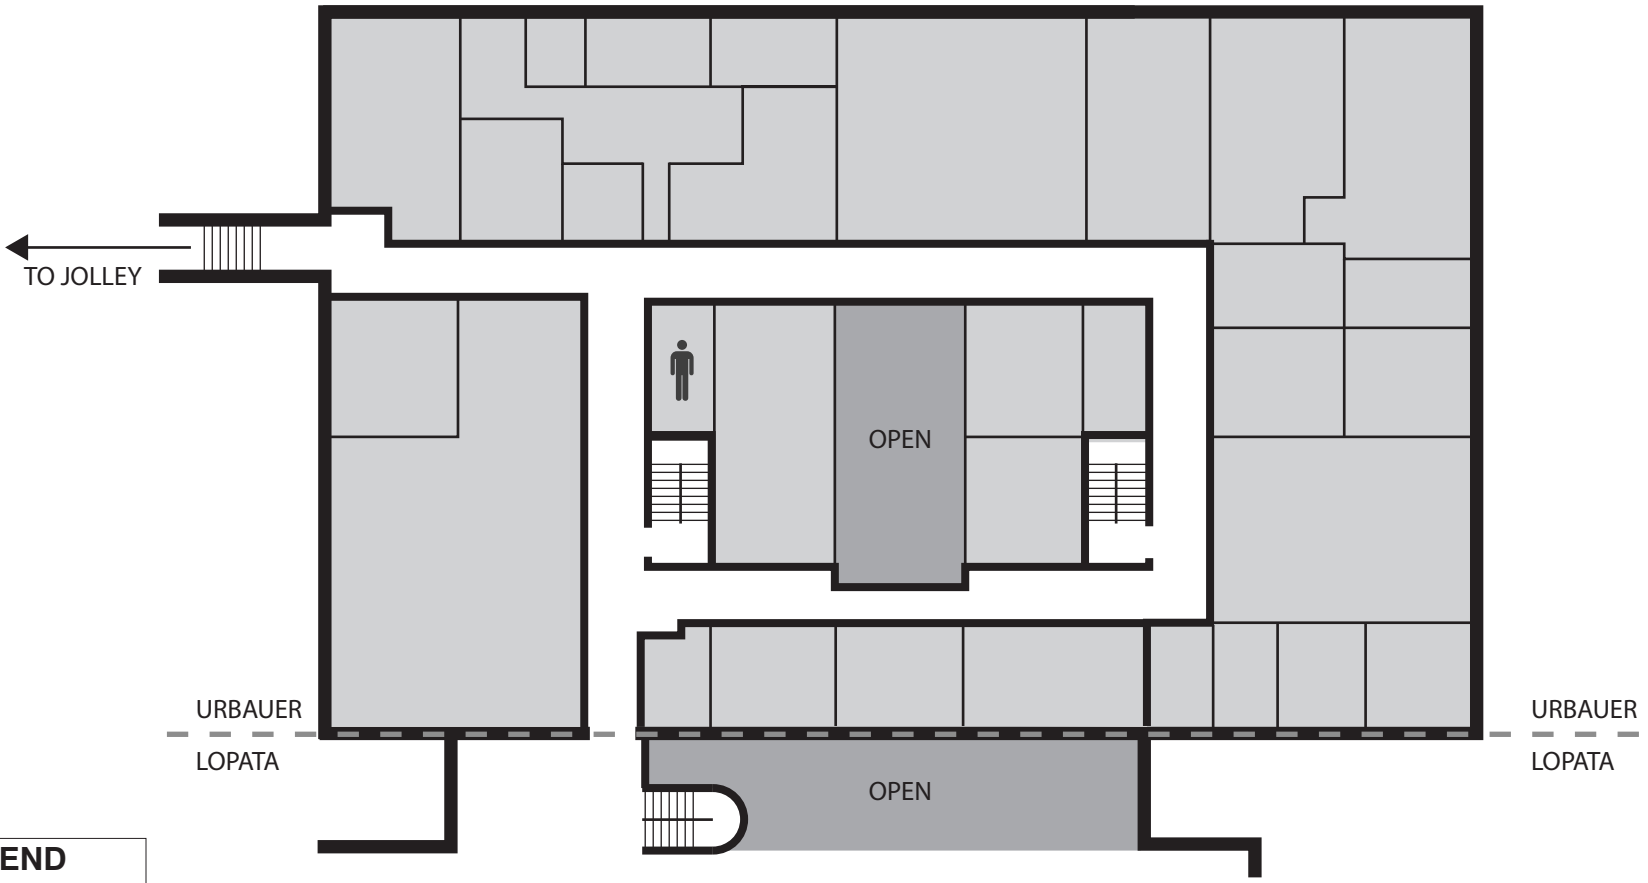

### Accessible Entrance(s)

Urbauer Hall is accessible through the north entrances of Lopata Hall.

<b>Power Assist Doors</b>	None
<b>Rooms NOT Accessible</b>	Basement
<b>Accessible Restrooms</b>	2nd(W), 3rd(M)
<b>Elevators</b>	Yes
<b>Chair Lifts</b>	None
<b>Braille</b>	None

# URBAUER HALL LEVEL 2 (116)

**LEGEND**

-  EXITS
-  ACCESSIBLE ENTRANCE
-  ACCESSIBLE RESTROOM
-  ELEVATOR

CAMPUS ACCESSIBILITY MAP

# URBAUER HALL LEVEL 3 (116)

**LEGEND**

-  EXITS
-  ACCESSIBLE ENTRANCE
-  ACCESSIBLE RESTROOM
-  ELEVATOR