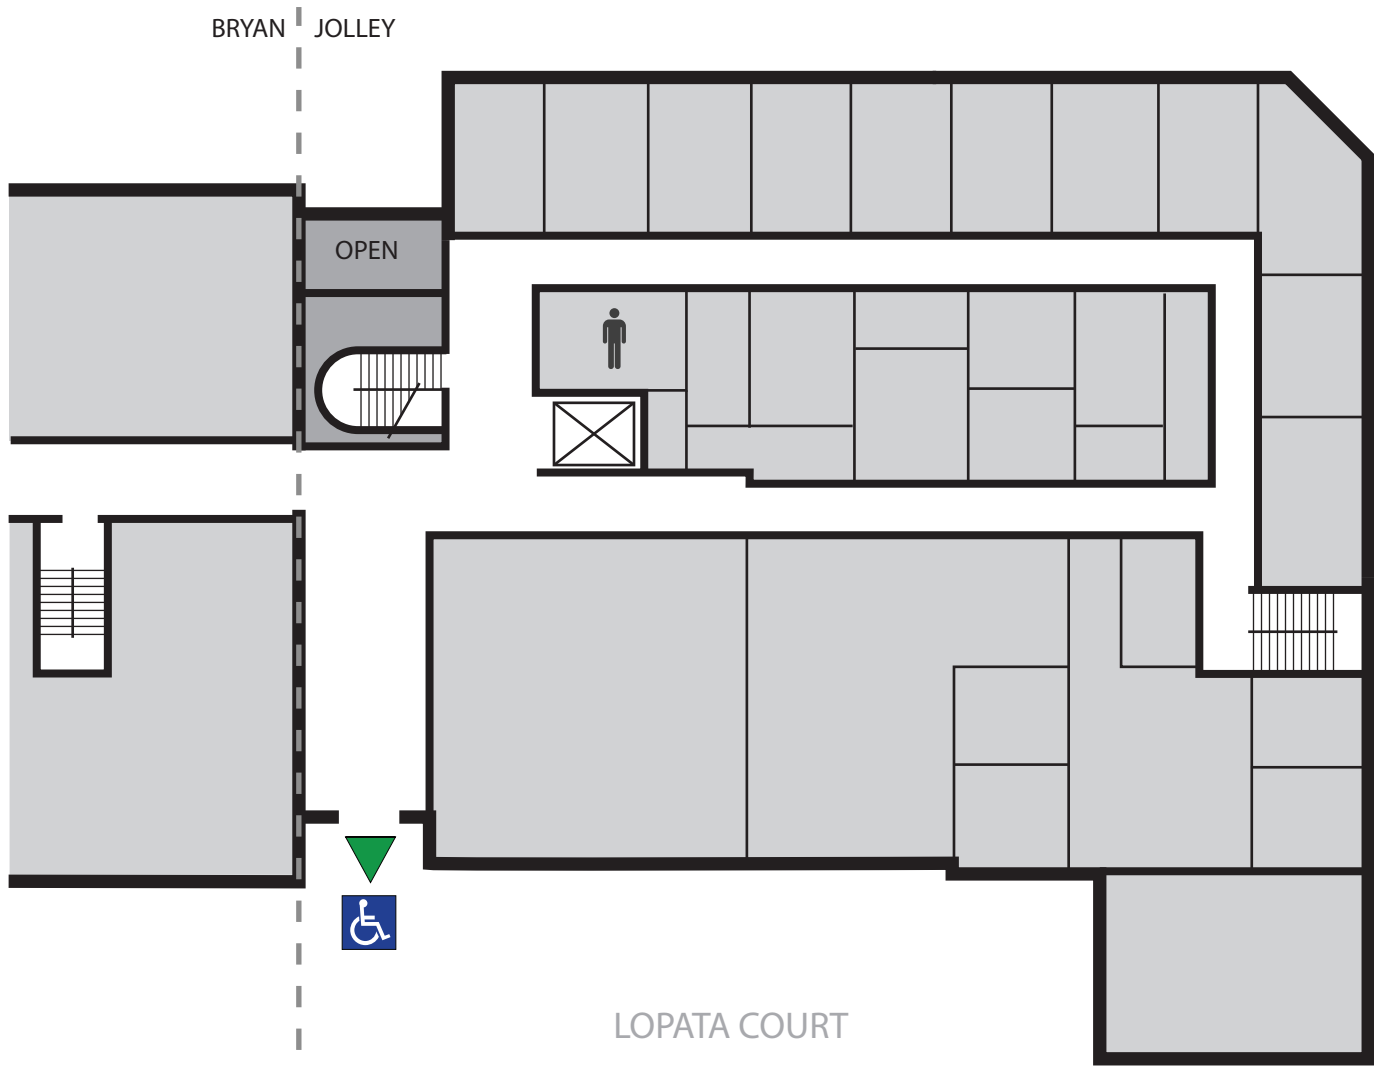

# CAMPUS ACCESSIBILITY MAP

# JOLLEY HALL LEVEL 1 (129)

**LEGEND**

-  EXITS
-  ACCESSIBLE ENTRANCE
-  ACCESSIBLE RESTROOM
-  ELEVATOR

# JOLLEY HALL LEVEL 2 (129)

**LEGEND**

-  EXITS
-  ACCESSIBLE ENTRANCE
-  ACCESSIBLE RESTROOM
-  ELEVATOR

CAMPUS ACCESSIBILITY MAP