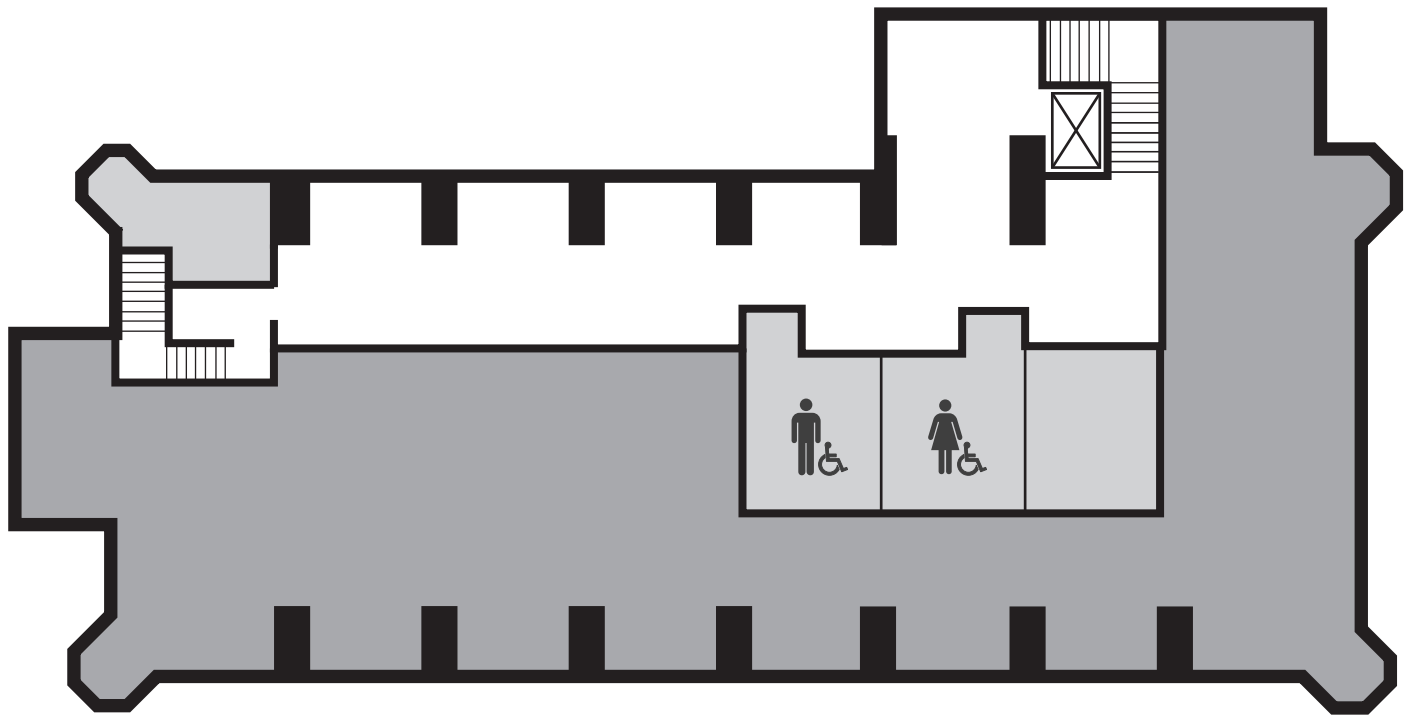

## Graham Chapel (132)

<b>Accessible Entrance(s)</b>	North
<b>Power Assist Doors</b>	North
<b>Rooms NOT Accessible</b>	Balcony & Green room
<b>Accessible Restrooms</b>	Basement
<b>Elevators</b>	Yes
<b>Chair Lifts</b>	For stage
<b>Braille</b>	None

# GRAHAM CHAPEL LOWER LEVEL (132)

**LEGEND**

-  EXITS
-  ACCESSIBLE ENTRANCE
-  ACCESSIBLE RESTROOM
-  ELEVATOR

# GRAHAM CHAPEL LEVEL 1 (132)

**LEGEND**

-  EXITS
-  ACCESSIBLE ENTRANCE
-  CHAIR LIFT
-  ACCESSIBLE RESTROOM
-  ELEVATOR