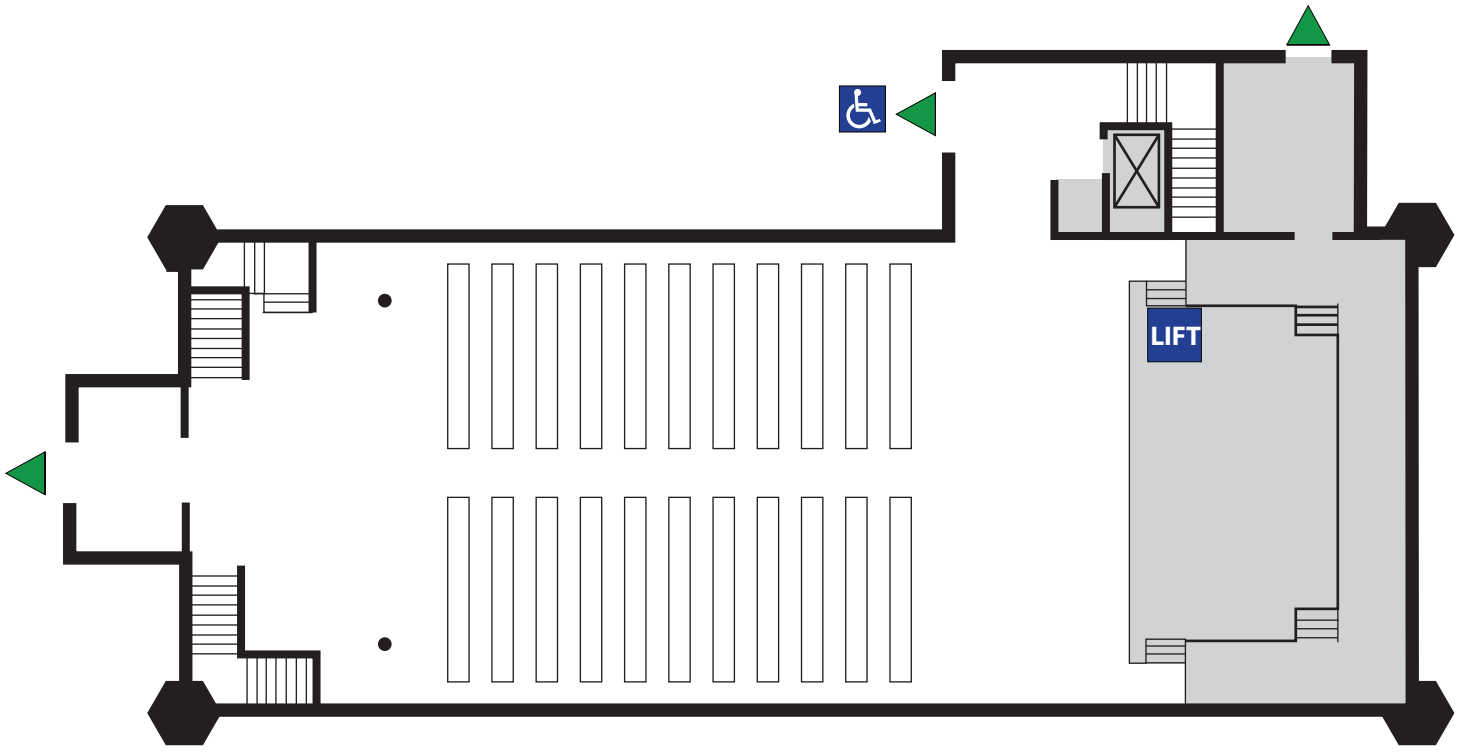

## Graham Chapel (132)

<b>Accessible Entrance(s)</b>	North
<b>Power Assist Doors</b>	North
<b>Rooms NOT Accessible</b>	Balcony & Green room
<b>Accessible Restrooms</b>	Basement
<b>Elevators</b>	Yes
<b>Chair Lifts</b>	For stage
<b>Braille</b>	None

# GRAHAM CHAPEL LOWER LEVEL (132)

**LEGEND**

-  EXITS
-  ACCESSIBLE ENTRANCE
-  ACCESSIBLE RESTROOM
-  ELEVATOR

# GRAHAM CHAPEL LEVEL 1 (132)

**LEGEND**

-  EXITS
-  ACCESSIBLE ENTRANCE
-  CHAIR LIFT
-  ACCESSIBLE RESTROOM
-  ELEVATOR