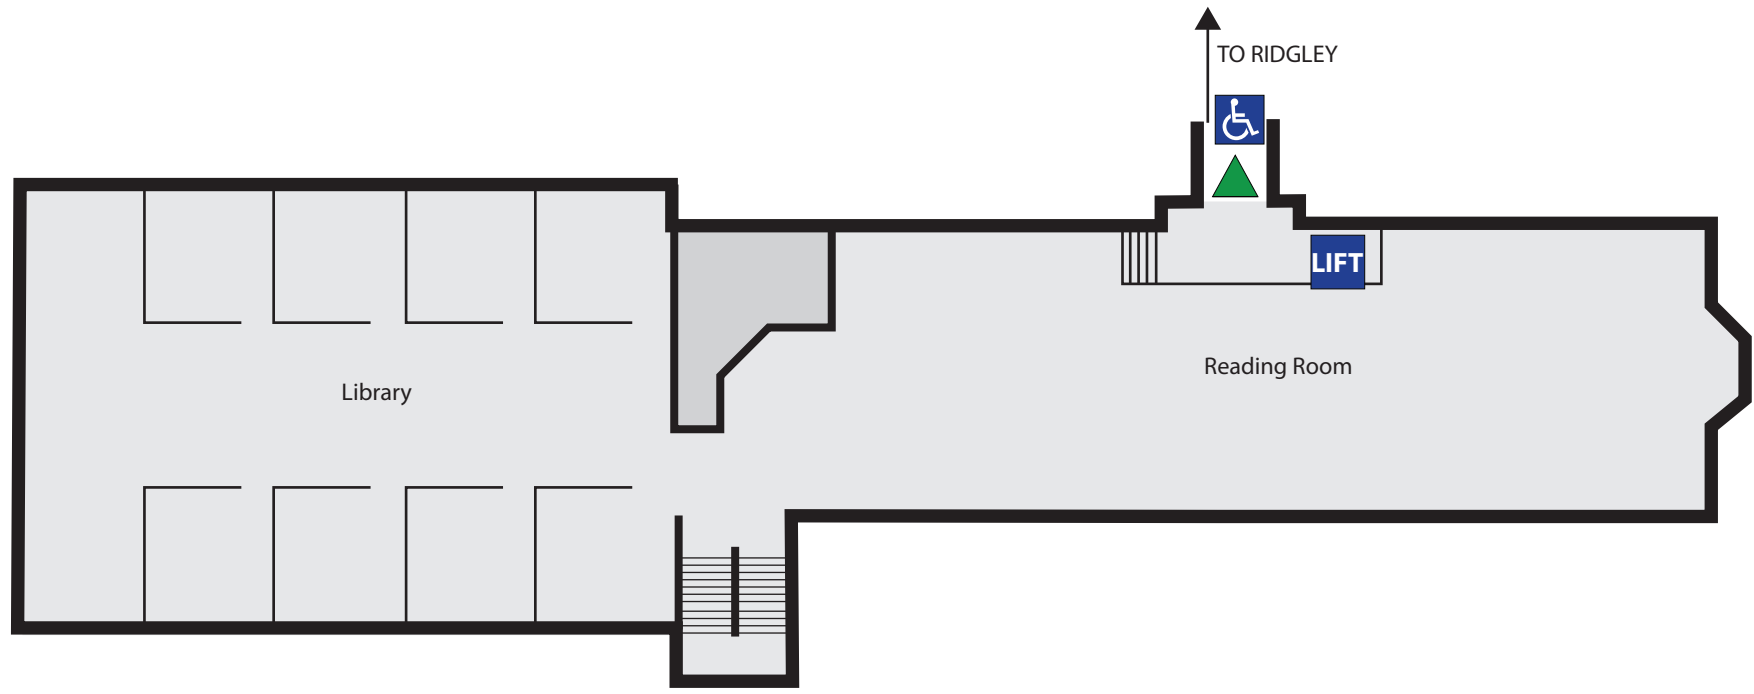

January (Grace Valley) Hall (134)

Accessible Entrance(s)

North and south entrances. Rear of auditorium 110 is accessible from the northwest entrance. Access to rooms 10, 10A through January/Busch connection.

Power Assist Doors

South

Accessible Restrooms

1st Floor

Elevators

None

Chair Lifts

East Asian Library and rest of second floor

Braille

None

CAMPUS ACCESSIBILITY MAP

JANUARY HALL LOWER LEVEL (134)

LEGEND

-  EXITS
-  ACCESSIBLE ENTRANCE
-  ACCESSIBLE RESTROOM
-  ELEVATOR

JANUARY HALL LEVEL 1 (134)

LEGEND

-  EXITS
-  ACCESSIBLE ENTRANCE
-  ACCESSIBLE RESTROOM
-  ELEVATOR

JANUARY HALL LEVEL 2 (134)

LEGEND

-  EXITS
-  ACCESSIBLE ENTRANCE
-  ACCESSIBLE RESTROOM
-  ELEVATOR
-  CHAIR LIFT