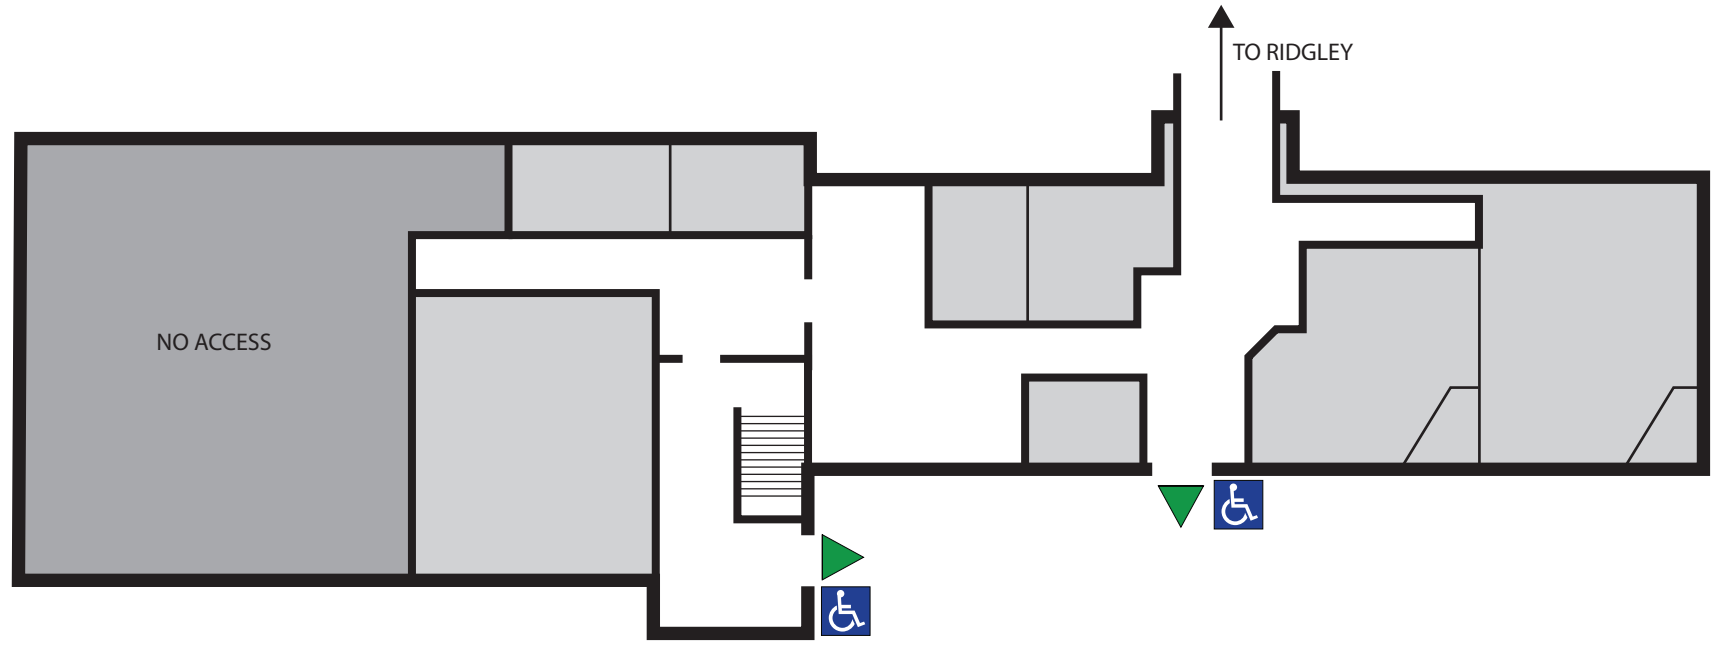

January (Grace Valley) Hall (134)

Accessible Entrance(s)

North and south entrances. Rear of auditorium 110 is accessible from the northwest entrance. Access to rooms 10, 10A through January/Busch connection.

Power Assist Doors

South

Accessible Restrooms

1st Floor

Elevators

None

Chair Lifts

East Asian Library and rest of second floor

Braille

None

CAMPUS ACCESSIBILITY MAP

JANUARY HALL LOWER LEVEL (134)

LEGEND

-  EXITS
-  ACCESSIBLE ENTRANCE
-  ACCESSIBLE RESTROOM
-  ELEVATOR

JANUARY HALL LEVEL 1 (134)

LEGEND

-  EXITS
-  ACCESSIBLE ENTRANCE
-  ACCESSIBLE RESTROOM
-  ELEVATOR

JANUARY HALL LEVEL 2 (134)

LEGEND

-  EXITS
-  ACCESSIBLE ENTRANCE
-  ACCESSIBLE RESTROOM
-  ELEVATOR
-  CHAIR LIFT