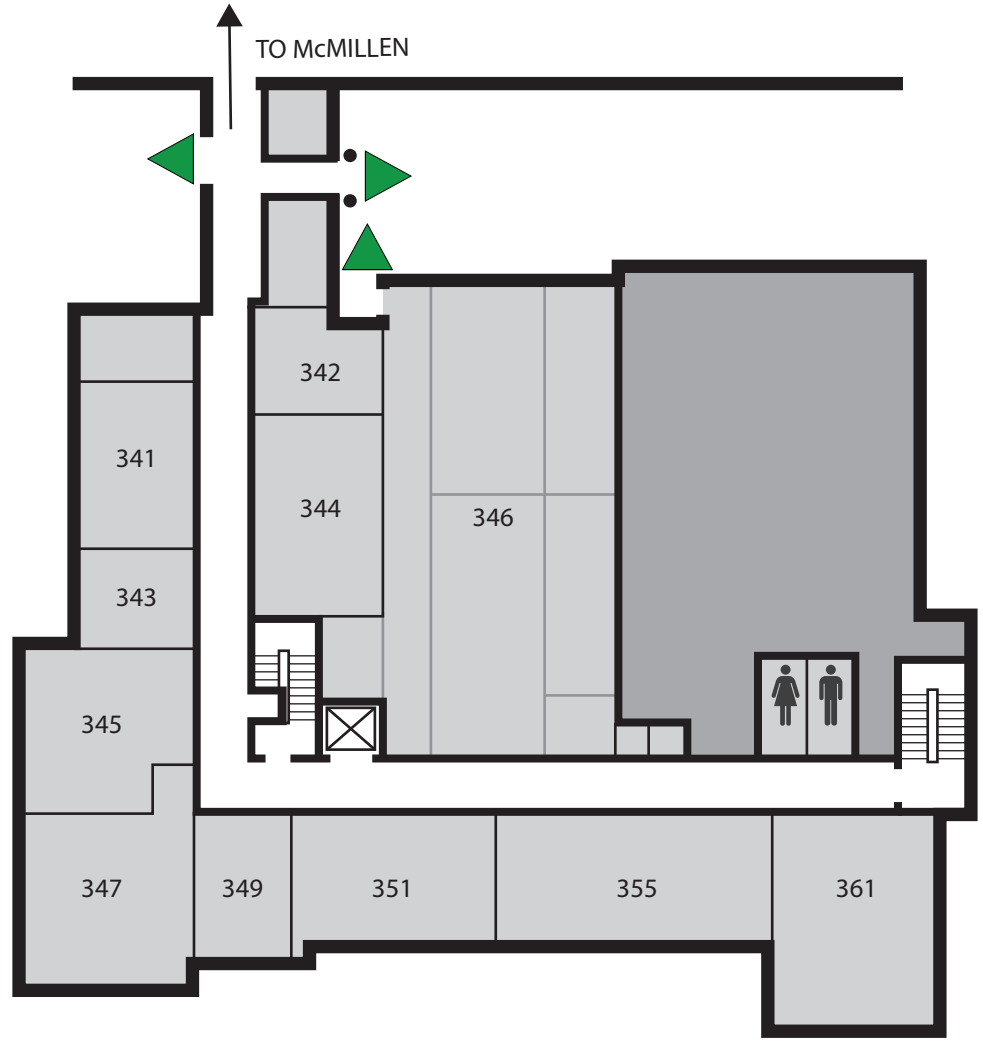

Louderman Hall (135)

Accessible Entrance(s)

Accessible from Throop drive through north entrance of McMillen Lab.
Levels 3-5 of Louderman can be accessed with McMillen elevator.
Northeast entrance directly links to Louderman 458 auditorium.

Power Assist Doors	None
Accessible Restrooms	2nd-5th floors
Elevators	Yes
Chair Lifts	Yes
Braille	None

LOUDERMAN HALL LEVEL 3 (135)

LEGEND

-  EXITS
-  ACCESSIBLE ENTRANCE
-  ACCESSIBLE RESTROOM
-  ELEVATOR

LOUDERMAN HALL LEVEL 4 (135)

LEGEND

- EXITS
- ACCESSIBLE ENTRANCE
- ACCESSIBLE RESTROOM
- ELEVATOR

LOUDERMAN HALL LEVEL 5 (135)

LEGEND

-  EXITS
-  ACCESSIBLE ENTRANCE
-  ACCESSIBLE RESTROOM
-  ELEVATOR