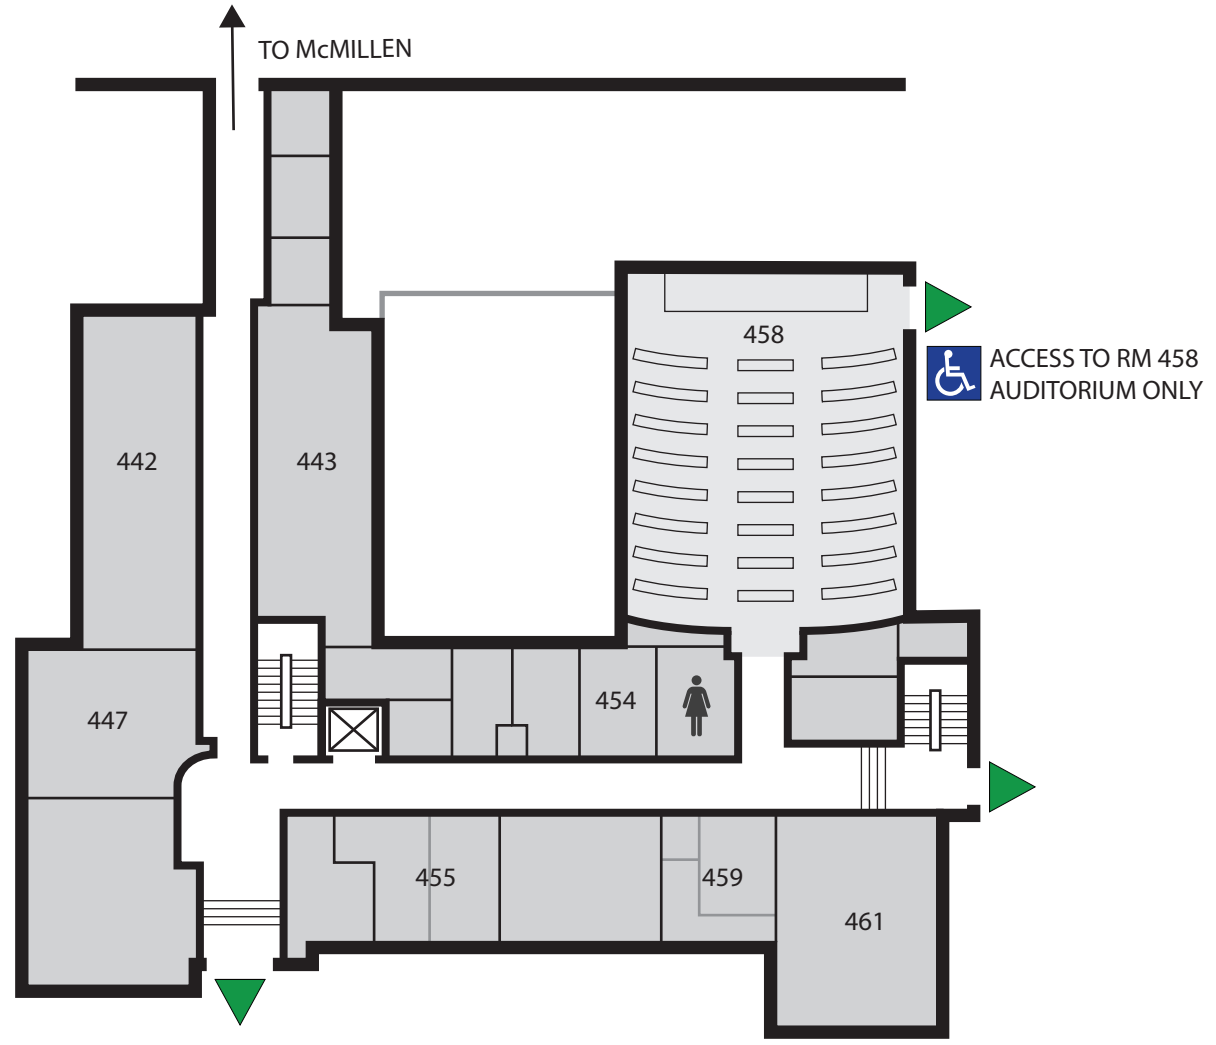

Louderman Hall (135)

Accessible Entrance(s)

Accessible from Throop drive through north entrance of McMillen Lab.
Levels 3-5 of Louderman can be accessed with McMillen elevator.
Northeast entrance directly links to Louderman 458 auditorium.

Power Assist Doors	None
Accessible Restrooms	2nd-5th floors
Elevators	Yes
Chair Lifts	Yes
Braille	None

LOUDERMAN HALL LEVEL 3 (135)

LEGEND

-  EXITS
-  ACCESSIBLE ENTRANCE
-  ACCESSIBLE RESTROOM
-  ELEVATOR

LOUDERMAN HALL LEVEL 4 (135)

LEGEND

- EXITS
- ACCESSIBLE ENTRANCE
- ACCESSIBLE RESTROOM
- ELEVATOR

LOUDERMAN HALL LEVEL 5 (135)

LEGEND

-  EXITS
-  ACCESSIBLE ENTRANCE
-  ACCESSIBLE RESTROOM
-  ELEVATOR