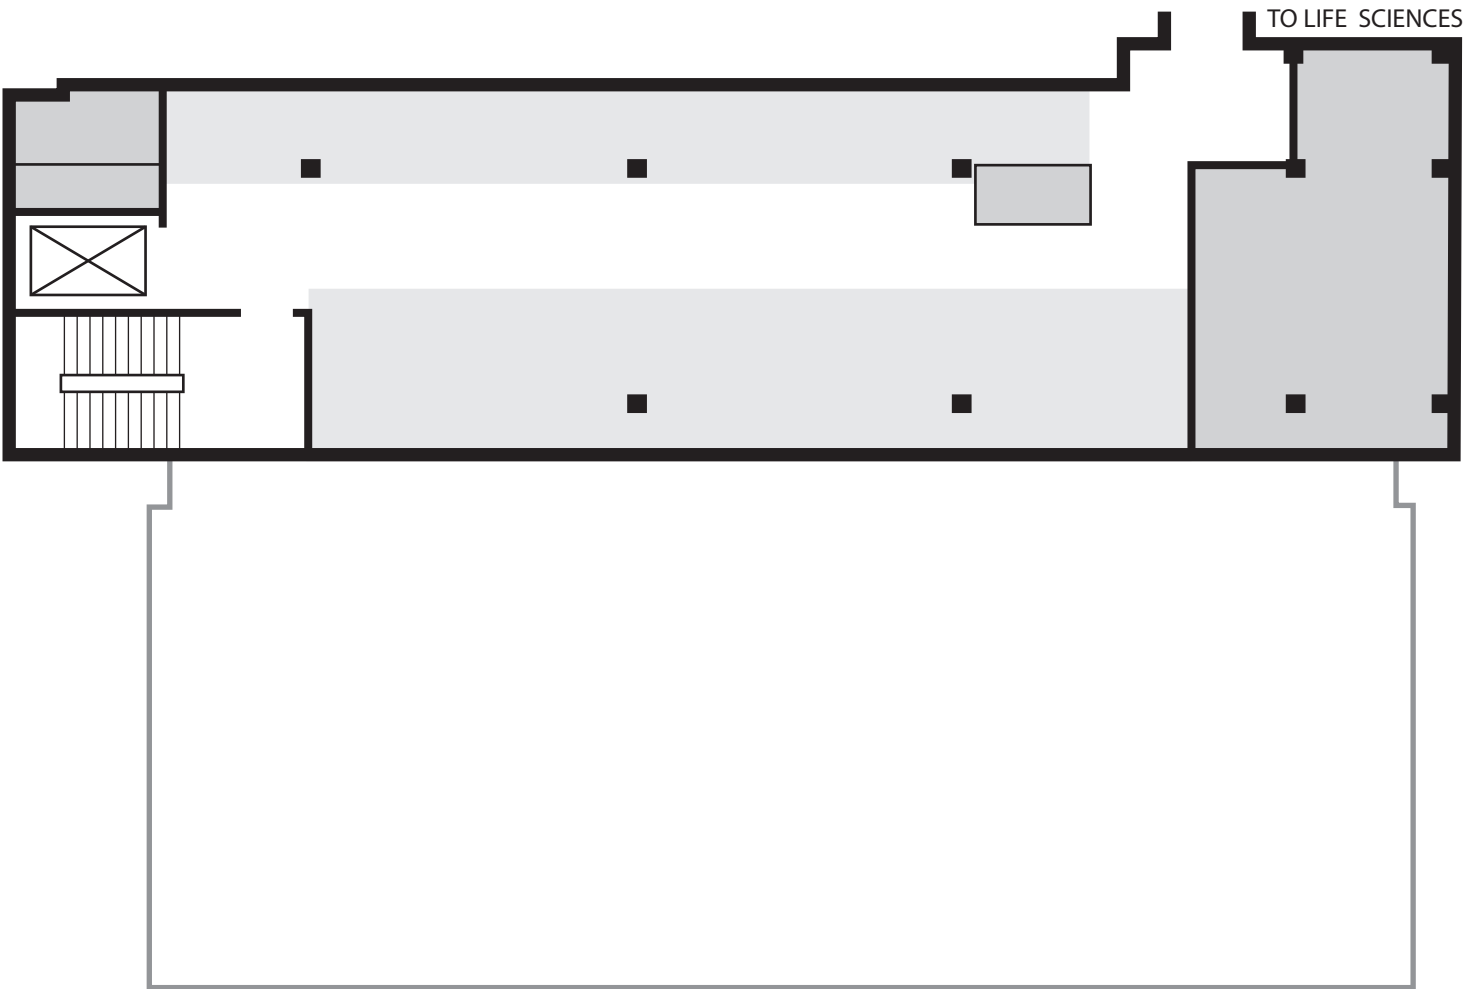

Jeanette Goldfarb Plant Growth Facility (140)

Accessible Entrance(s)

West entrance. Also accessible from inner campus through Busch Lab second floor link.

Power Assist Doors

None

Accessible Restrooms

1st floor

Elevators

Yes

Chair Lifts

None

Braille

Elevators & some rooms

PLANT GROWTH LEVEL 1 (140)

LEGEND

-  EXITS
-  ACCESSIBLE ENTRANCE
-  ACCESSIBLE RESTROOM
-  ELEVATOR

PLANT GROWTH LEVEL 2 (140)

LEGEND

-  EXITS
-  ACCESSIBLE ENTRANCE
-  ACCESSIBLE RESTROOM
-  ELEVATOR

PLANT GROWTH LEVEL 3 (140)

LEGEND

-  EXITS
-  ACCESSIBLE ENTRANCE
-  ACCESSIBLE RESTROOM
-  ELEVATOR