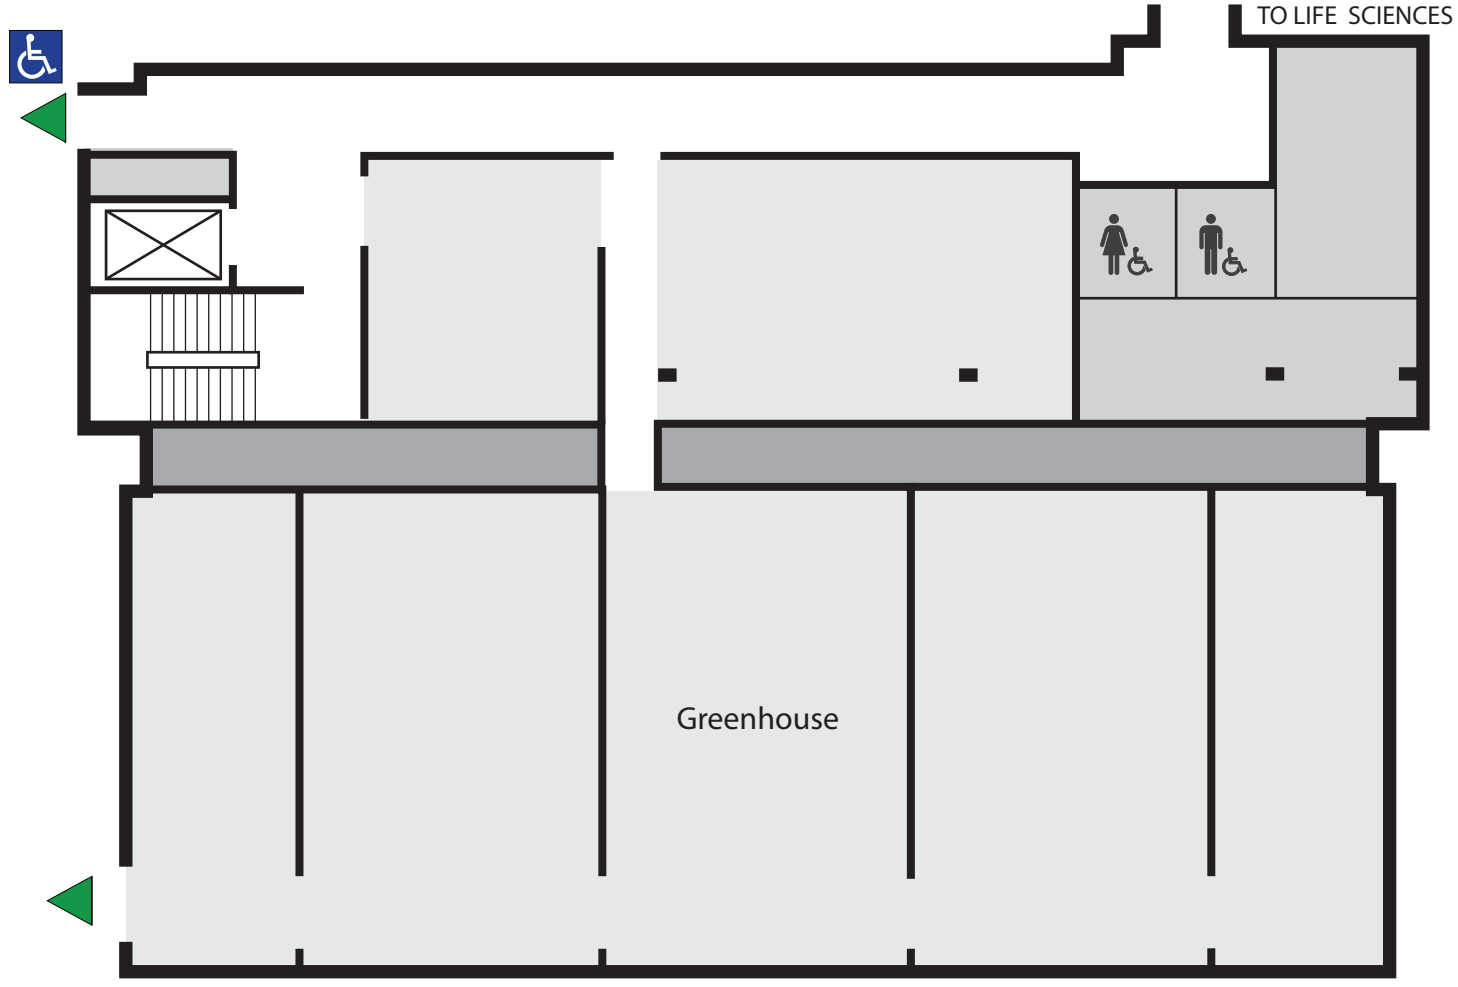

Jeanette Goldfarb Plant Growth Facility (140)

Accessible Entrance(s)

West entrance. Also accessible from inner campus through Busch Lab second floor link.

Power Assist Doors

None

Accessible Restrooms

1st floor

Elevators

Yes

Chair Lifts

None

Braille

Elevators & some rooms

PLANT GROWTH LEVEL 1 (140)

LEGEND

-  EXITS
-  ACCESSIBLE ENTRANCE
-  ACCESSIBLE RESTROOM
-  ELEVATOR

PLANT GROWTH LEVEL 2 (140)

LEGEND

-  EXITS
-  ACCESSIBLE ENTRANCE
-  ACCESSIBLE RESTROOM
-  ELEVATOR

PLANT GROWTH LEVEL 3 (140)

LEGEND

-  EXITS
-  ACCESSIBLE ENTRANCE
-  ACCESSIBLE RESTROOM
-  ELEVATOR