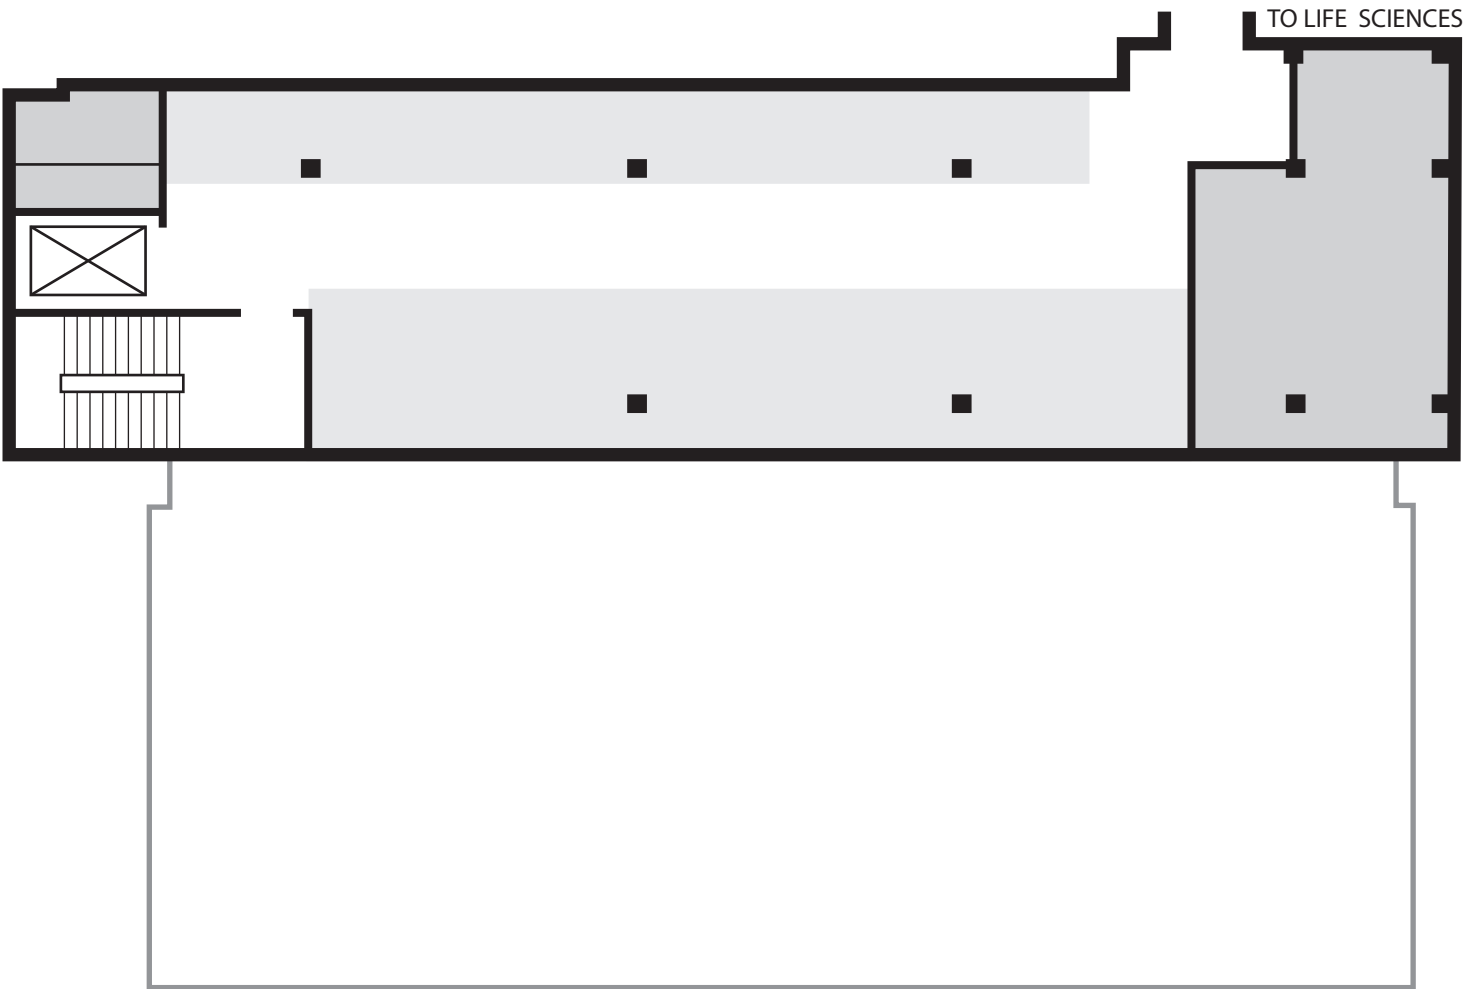

Jeanette Goldfarb Plant Growth Facility (140)

Accessible Entrance(s)

West entrance. Also accessible from inner campus through Busch Lab second floor link.

Power Assist Doors

None

Accessible Restrooms

1st floor

-  EXITS
-  ACCESSIBLE ENTRANCE
-  ACCESSIBLE RESTROOM
-  ELEVATOR

PLANT GROWTH LEVEL 2 (140)

LEGEND

-  EXITS
-  ACCESSIBLE ENTRANCE
-  ACCESSIBLE RESTROOM
-  ELEVATOR

PLANT GROWTH LEVEL 3 (140)

LEGEND

-  EXITS
-  ACCESSIBLE ENTRANCE
-  ACCESSIBLE RESTROOM
-  ELEVATOR