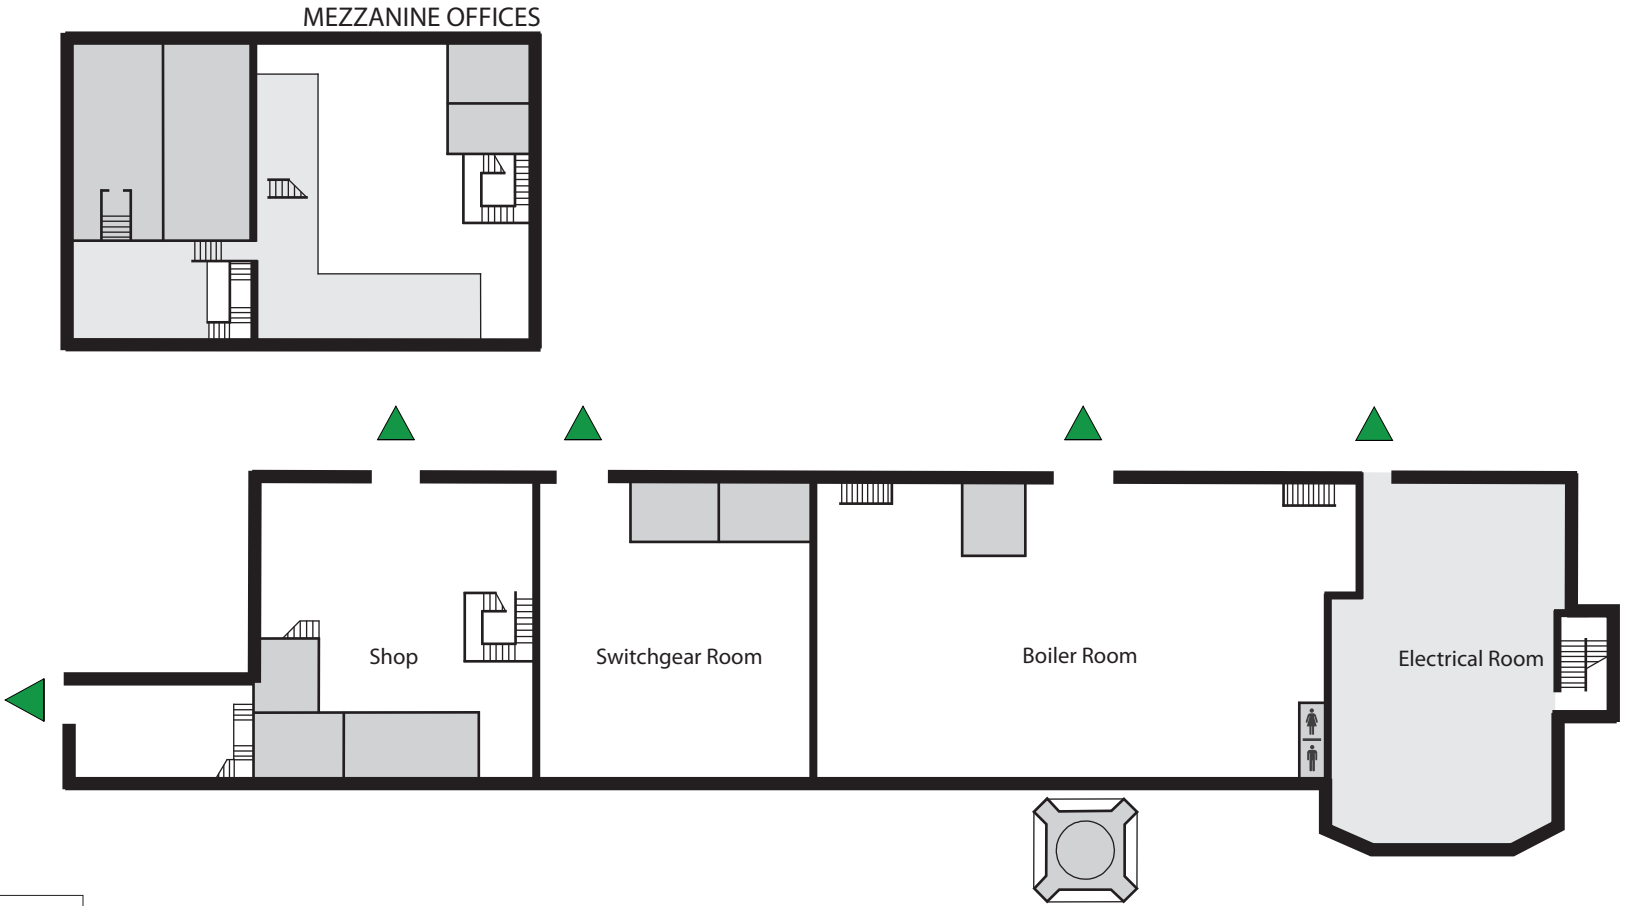

Power Plant (142)

Accessible Entrance(s)	South
Power Assist Doors	None
Rooms NOT Accessible	Lower level
Accessible Restrooms	Main level
Elevators	None
Chair Lifts	None
Braille	None

POWER HOUSE LOWER LEVEL (142)

LEGEND

-  EXITS
-  ACCESSIBLE ENTRANCE
-  ACCESSIBLE RESTROOM
-  ELEVATOR

CAMPUS ACCESSIBILITY MAP

POWER HOUSE LEVEL 1 (142)

LEGEND

-  EXITS
-  ACCESSIBLE ENTRANCE
-  ACCESSIBLE RESTROOM
-  ELEVATOR

POWER HOUSE LEVEL 2 (142)

LEGEND

-  EXITS
-  ACCESSIBLE ENTRANCE
-  ACCESSIBLE RESTROOM
-  ELEVATOR
-  GENDER INCLUSIVE RESTROOM