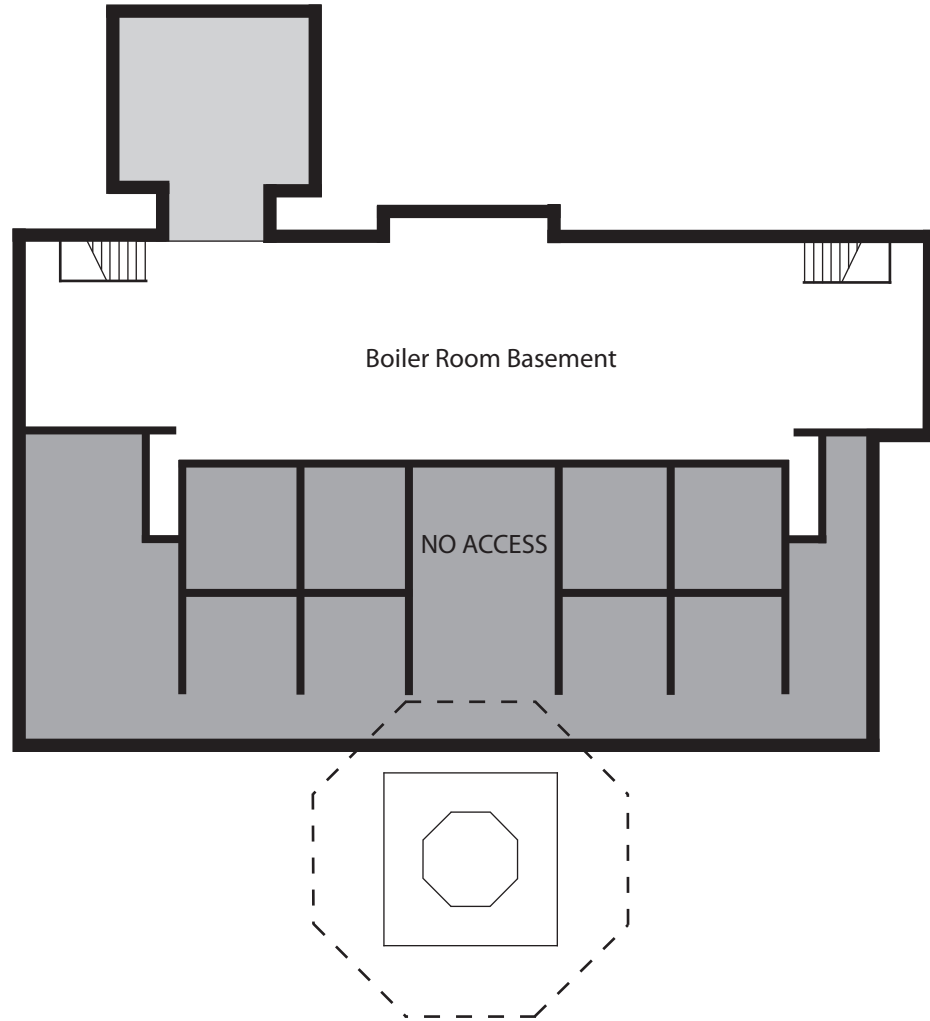

Power Plant (142)

Accessible Entrance(s)	South
Power Assist Doors	None
Rooms NOT Accessible	Lower level
Accessible Restrooms	Main level
Elevators	None
Chair Lifts	None
Braille	None

POWER HOUSE LOWER LEVEL (142)

LEGEND

-  EXITS
-  ACCESSIBLE ENTRANCE
-  ACCESSIBLE RESTROOM
-  ELEVATOR

CAMPUS ACCESSIBILITY MAP

POWER HOUSE LEVEL 1 (142)

LEGEND

-  EXITS
-  ACCESSIBLE ENTRANCE
-  ACCESSIBLE RESTROOM
-  ELEVATOR

POWER HOUSE LEVEL 2 (142)

LEGEND

-  EXITS
-  ACCESSIBLE ENTRANCE
-  ACCESSIBLE RESTROOM
-  ELEVATOR
-  GENDER INCLUSIVE RESTROOM