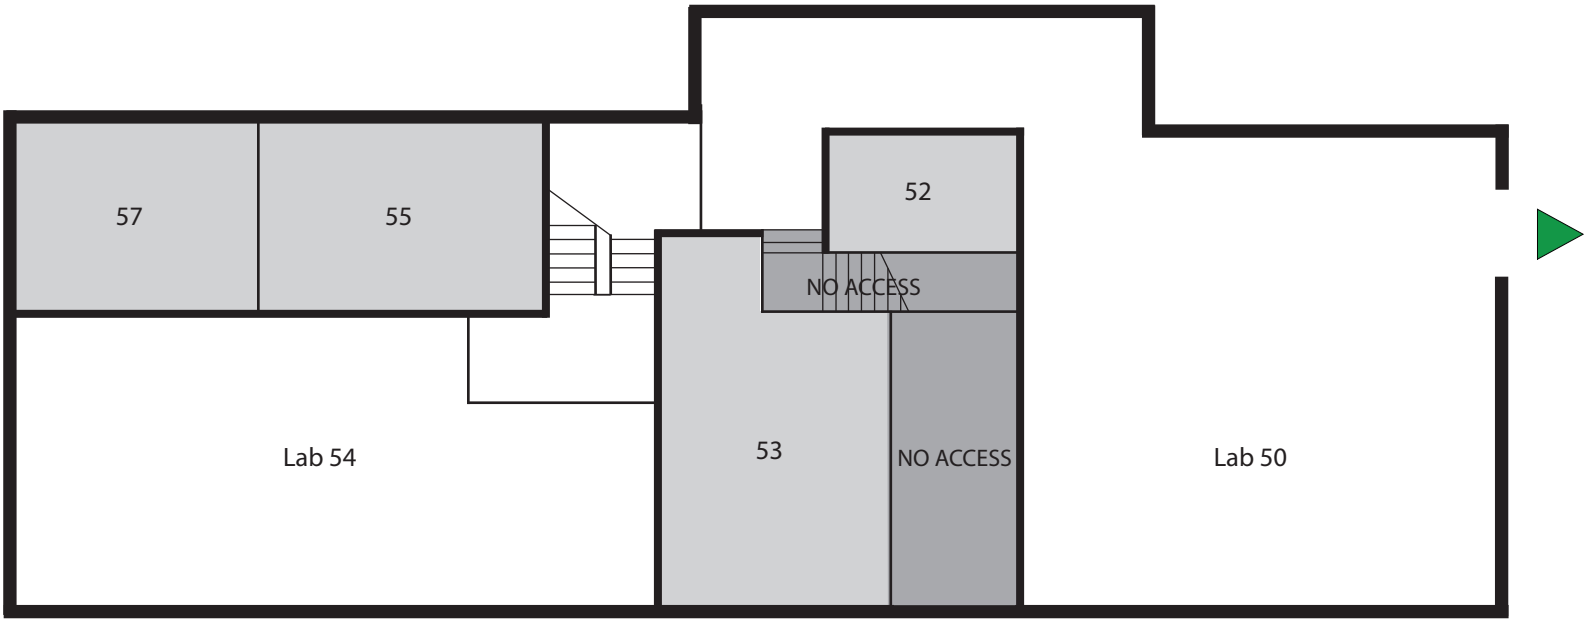

Radio Chemistry (144)

Accessible Entrance(s)	None
Power Assist Doors	None
Rooms NOT Accessible	All
Accessible Restrooms	Yes
Elevators	None
Chair Lifts	None
Braille	None

RADIOCHEMISTRY BUILDING LOWER LEVEL (144)

LEGEND

-  EXITS
-  ACCESSIBLE ENTRANCE
-  ACCESSIBLE RESTROOM
-  ELEVATOR

RADIOCHEMISTRY BUILDING LEVEL 1 (144)

LEGEND

-  EXITS
-  ACCESSIBLE ENTRANCE
-  ACCESSIBLE RESTROOM
-  ELEVATOR

CAMPUS ACCESSIBILITY MAP

RADIOCHEMISTRY BUILDING LEVEL 2 (144)

LEGEND

-  EXITS
-  ACCESSIBLE ENTRANCE
-  ACCESSIBLE RESTROOM
-  ELEVATOR