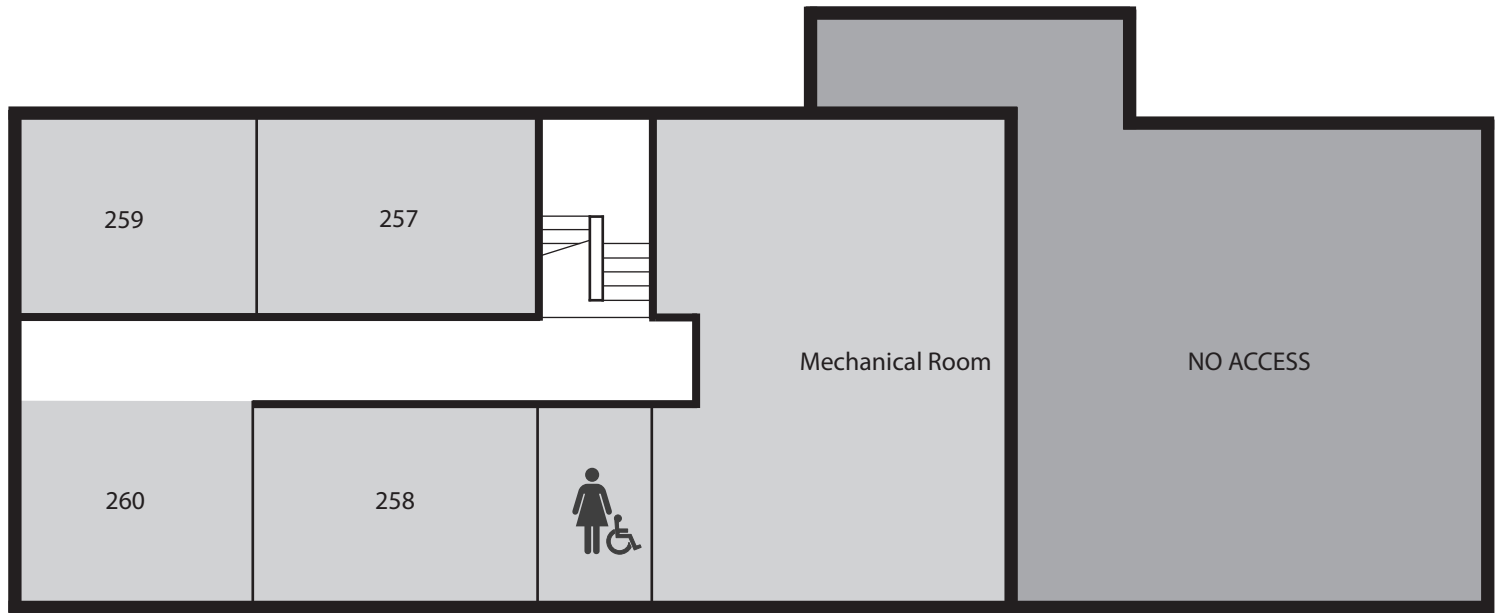

LEGEND

-  EXITS
-  ACCESSIBLE ENTRANCE
-  ACCESSIBLE RESTROOM
-  ELEVATOR

RADIOCHEMISTRY BUILDING LEVEL 1 (144)

LEGEND

-  EXITS
-  ACCESSIBLE ENTRANCE
-  ACCESSIBLE RESTROOM
-  ELEVATOR

CAMPUS ACCESSIBILITY MAP

RADIOCHEMISTRY BUILDING LEVEL 2 (144)

LEGEND

-  EXITS
-  ACCESSIBLE ENTRANCE
-  ACCESSIBLE RESTROOM
-  ELEVATOR