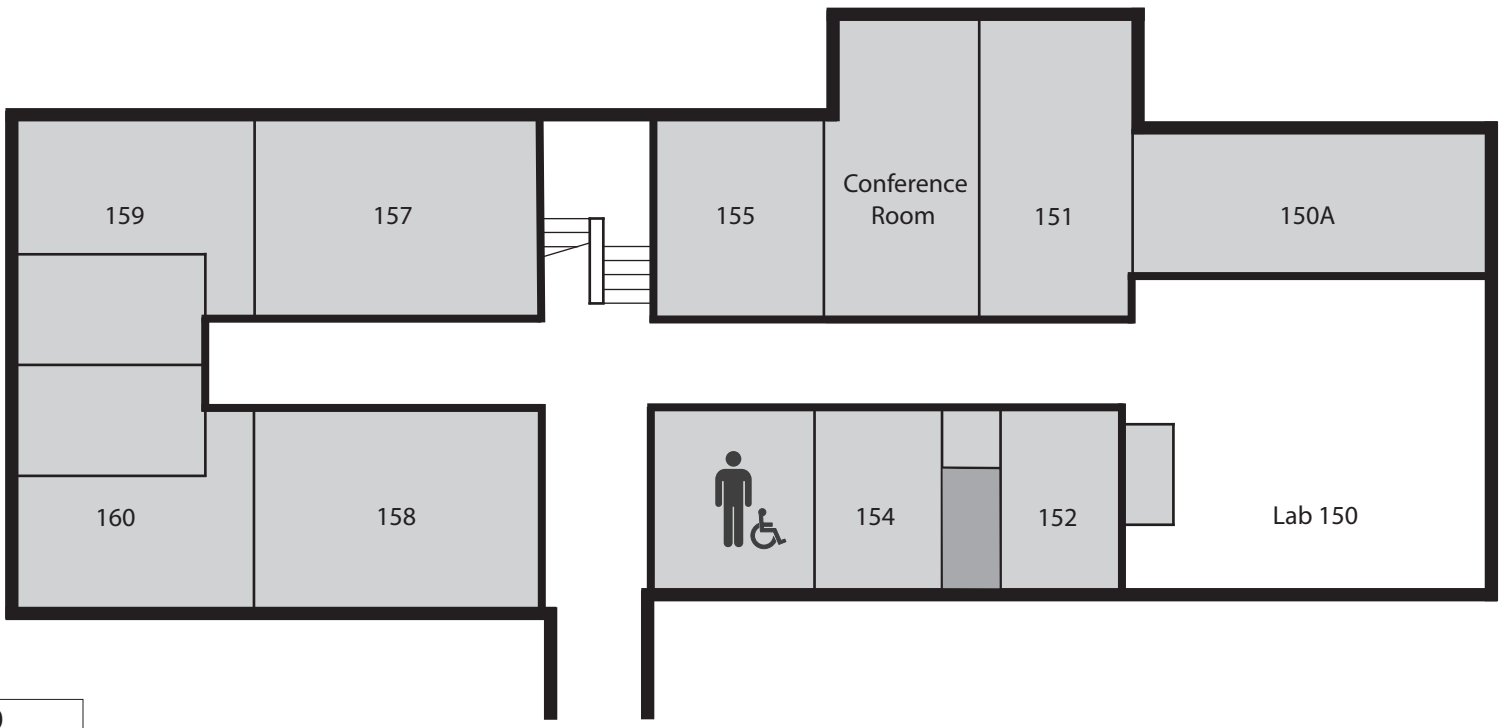

Radio Chemistry (144)

Accessible Entrance(s)	None
Power Assist Doors	None
Rooms NOT Accessible	All
Accessible Restrooms	Yes
Elevators	None
Chair Lifts	None
Braille	None

RADIOCHEMISTRY BUILDING LOWER LEVEL (144)

LEGEND

-  EXITS
-  ACCESSIBLE ENTRANCE
-  ACCESSIBLE RESTROOM
-  ELEVATOR

RADIOCHEMISTRY BUILDING LEVEL 1 (144)

LEGEND

-  EXITS
-  ACCESSIBLE ENTRANCE
-  ACCESSIBLE RESTROOM
-  ELEVATOR

CAMPUS ACCESSIBILITY MAP

RADIOCHEMISTRY BUILDING LEVEL 2 (144)

LEGEND

-  EXITS
-  ACCESSIBLE ENTRANCE
-  ACCESSIBLE RESTROOM
-  ELEVATOR