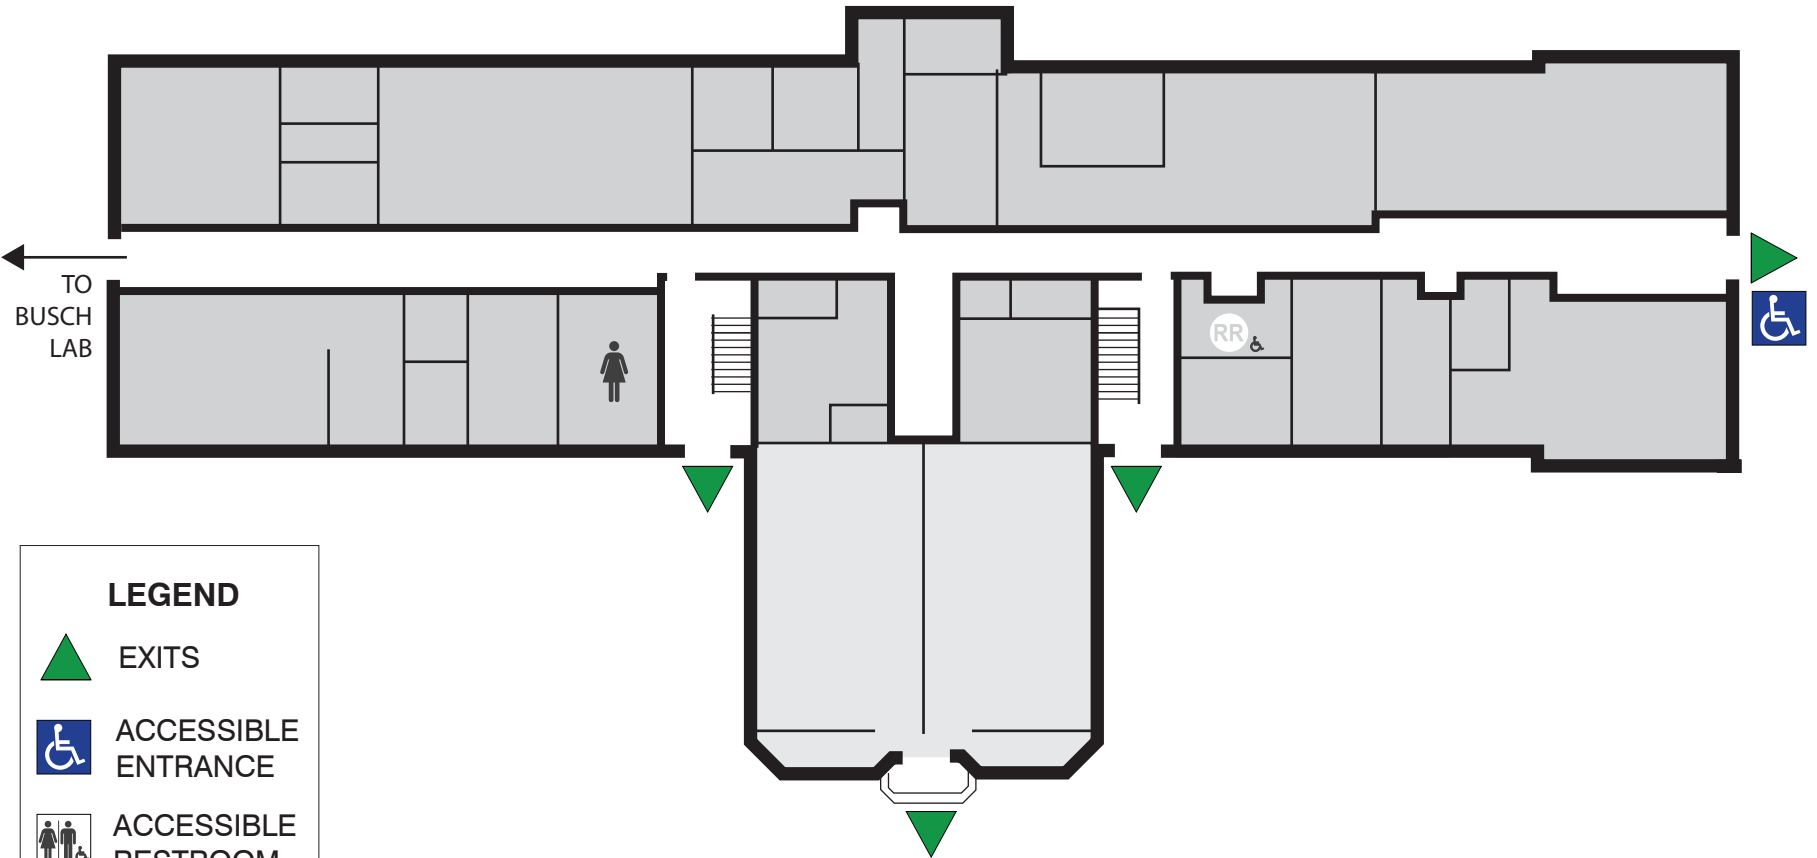

Rebstock Hall (145)

Accessible Entrance(s)
East entrance. Accessible through north entrance of Busch Lab.

Power Assist Doors

East

Rooms NOT Accessible Room 322

Accessible Restrooms Yes

Elevators Yes

Chair Lifts None

Braille None

REBSTOCK HALL LEVEL 1 (145)

LEGEND

-  EXITS
-  ACCESSIBLE ENTRANCE
-  ACCESSIBLE RESTROOM
-  ELEVATOR
-  GENDER INCLUSIVE RESTROOM

REBSTOCK HALL LEVEL 2 (145)

LEGEND

-  EXITS
-  ACCESSIBLE ENTRANCE
-  ACCESSIBLE RESTROOM
-  ELEVATOR

REBSTOCK HALL LEVEL 3 (145)

LEGEND

-  EXITS
-  ACCESSIBLE ENTRANCE
-  ACCESSIBLE RESTROOM
-  ELEVATOR