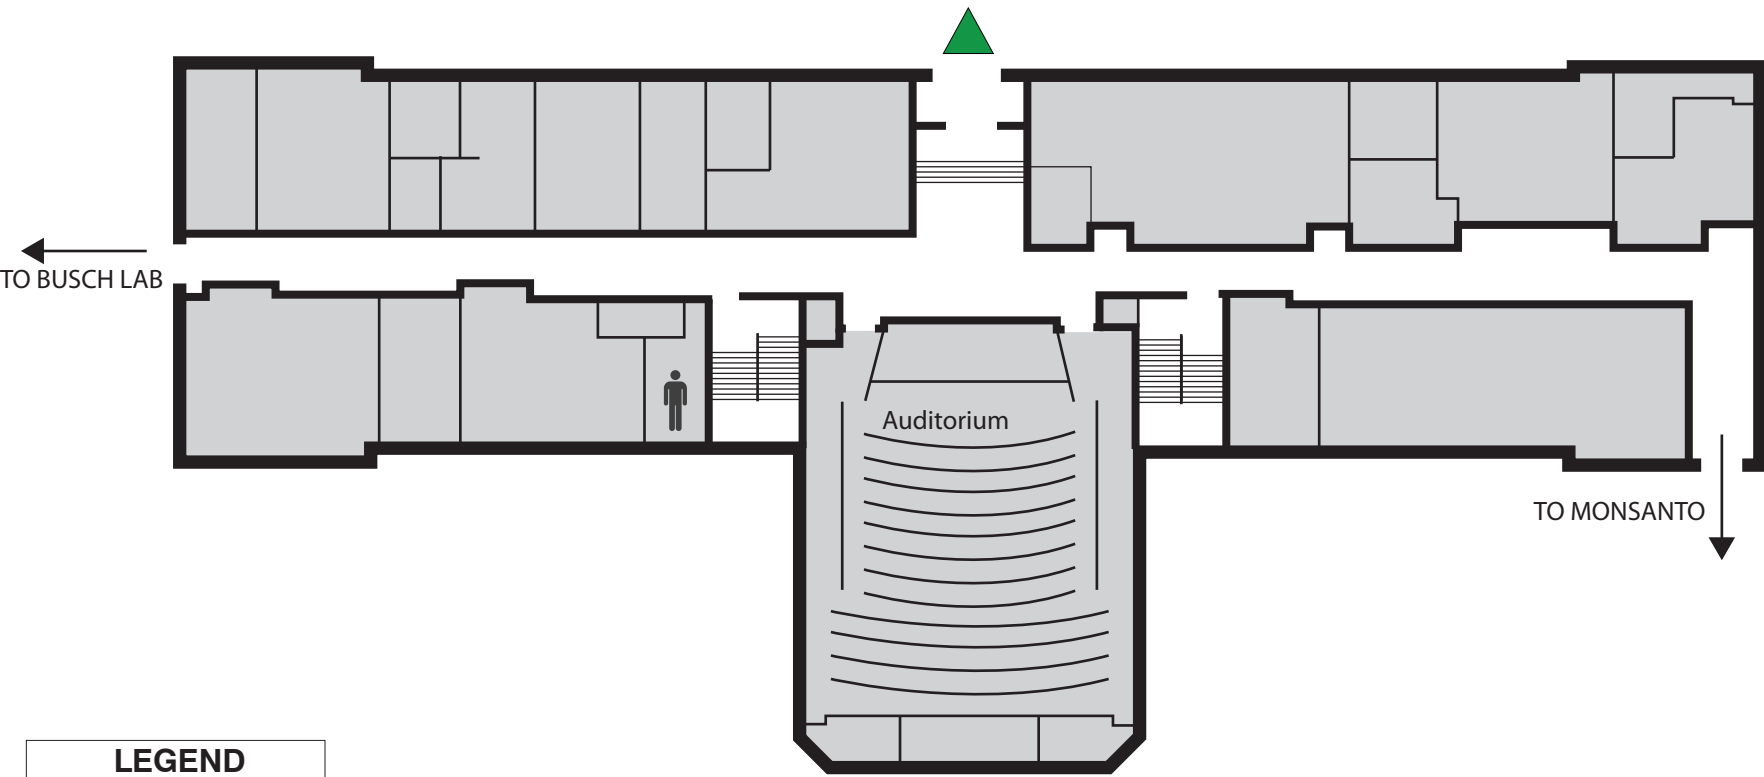

Rebstock Hall (145)

Accessible Entrance(s)
East entrance. Accessible through north entrance of Busch Lab.

Power Assist Doors

East

Rooms NOT Accessible Room 322

Accessible Restrooms Yes

Elevators Yes

Chair Lifts None

Braille None

REBSTOCK HALL LEVEL 1 (145)

LEGEND

-  EXITS
-  ACCESSIBLE ENTRANCE
-  ACCESSIBLE RESTROOM
-  ELEVATOR
-  GENDER INCLUSIVE RESTROOM

REBSTOCK HALL LEVEL 2 (145)

LEGEND

-  EXITS
-  ACCESSIBLE ENTRANCE
-  ACCESSIBLE RESTROOM
-  ELEVATOR

REBSTOCK HALL LEVEL 3 (145)

LEGEND

-  EXITS
-  ACCESSIBLE ENTRANCE
-  ACCESSIBLE RESTROOM
-  ELEVATOR