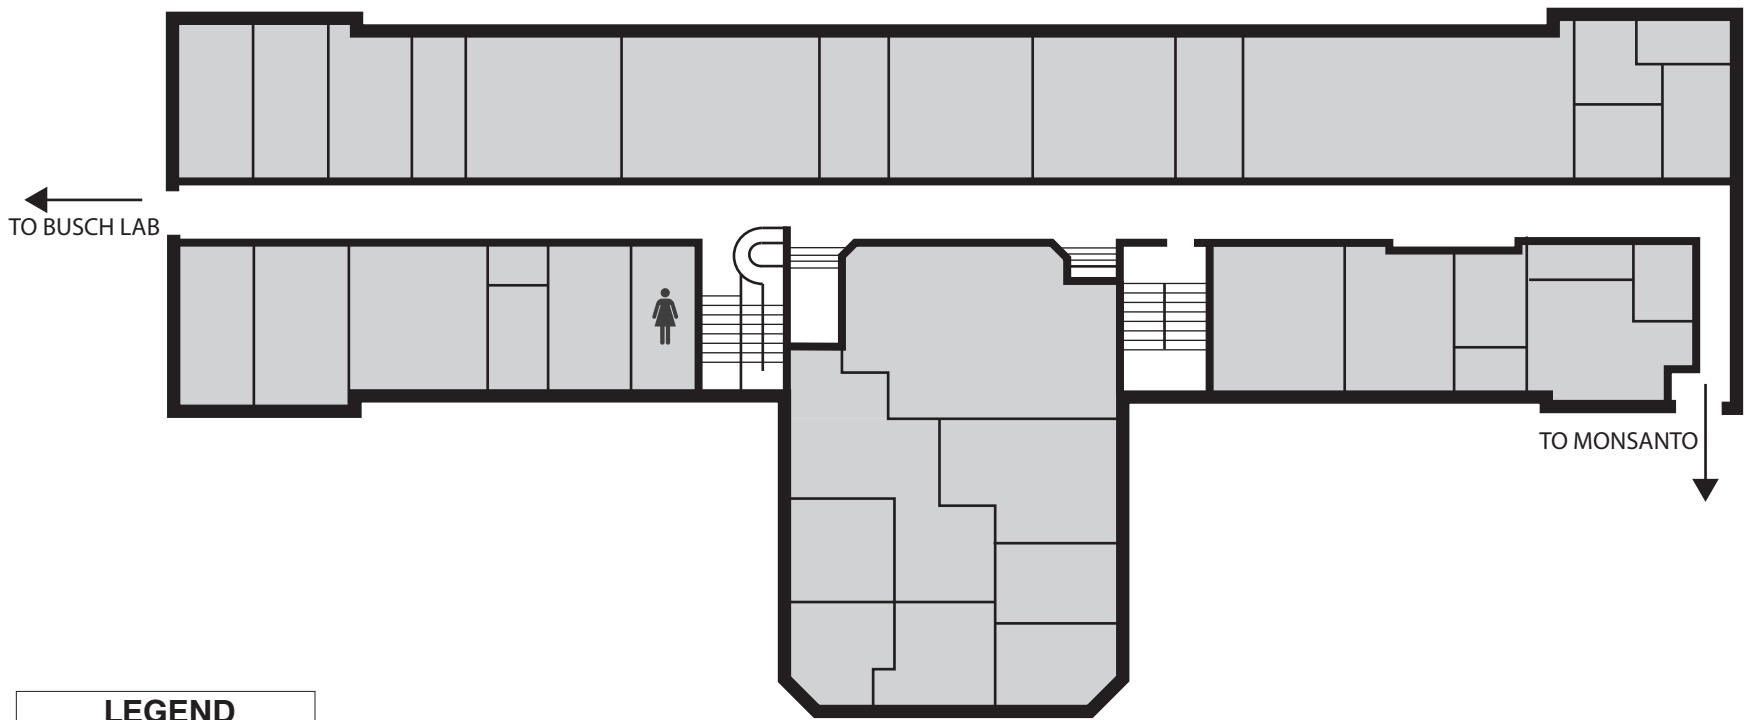

Rebstock Hall (145)

Accessible Entrance(s)
East entrance. Accessible through north entrance of Busch Lab.

Power Assist Doors

East

Rooms NOT Accessible Room 322

Accessible Restrooms Yes

Elevators Yes

Chair Lifts None

Braille None

REBSTOCK HALL LEVEL 1 (145)

LEGEND

-  EXITS
-  ACCESSIBLE ENTRANCE
-  ACCESSIBLE RESTROOM
-  ELEVATOR
-  GENDER INCLUSIVE RESTROOM

REBSTOCK HALL LEVEL 2 (145)

LEGEND

-  EXITS
-  ACCESSIBLE ENTRANCE
-  ACCESSIBLE RESTROOM
-  ELEVATOR

REBSTOCK HALL LEVEL 3 (145)

LEGEND

-  EXITS
-  ACCESSIBLE ENTRANCE
-  ACCESSIBLE RESTROOM
-  ELEVATOR