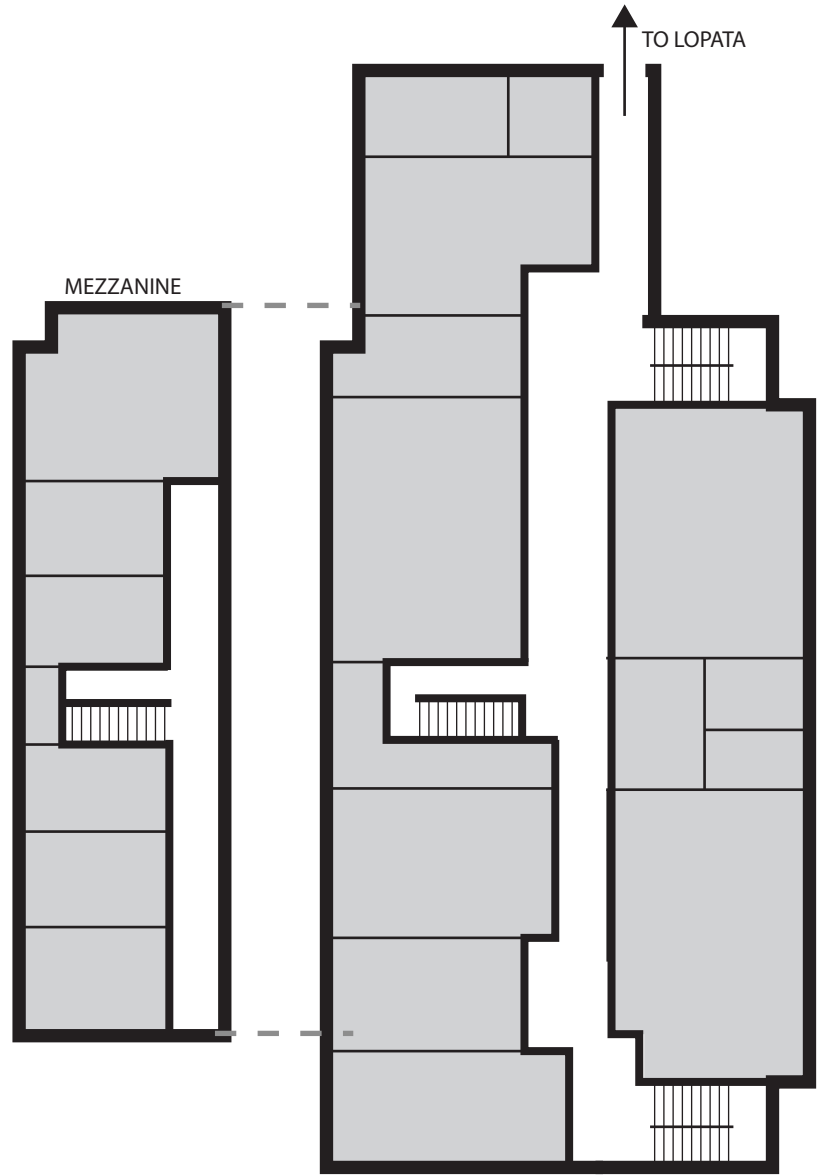

Sever (Henry Edwin) Hall (149)

Accessible Entrance(s)
Accessible from Lopata Hall elevator to 2nd floor. Exit elevator to the left, then take the first right into Sever Hall.

Power Assist Doors No

Rooms NOT Accessible 1st floor

Accessible Restrooms None

Elevators None

Chair Lifts None

Braille None

**Note: For entry to 3rd floor Sever conference room –Take Lopata elevator to Level 5, through Lopata classroom, then exit door of classroom to left into conference room.*

SEVER HALL LOWER LEVEL (149)

LEGEND

-  EXITS
-  ACCESSIBLE ENTRANCE
-  ACCESSIBLE RESTROOM
-  ELEVATOR

SEVER HALL LEVEL 1 (149)

LEGEND

-  EXITS
-  ACCESSIBLE ENTRANCE
-  ACCESSIBLE RESTROOM
-  ELEVATOR

SEVER HALL LEVEL 2 (149)

LEGEND

-  EXITS
-  ACCESSIBLE ENTRANCE
-  ACCESSIBLE RESTROOM
-  ELEVATOR