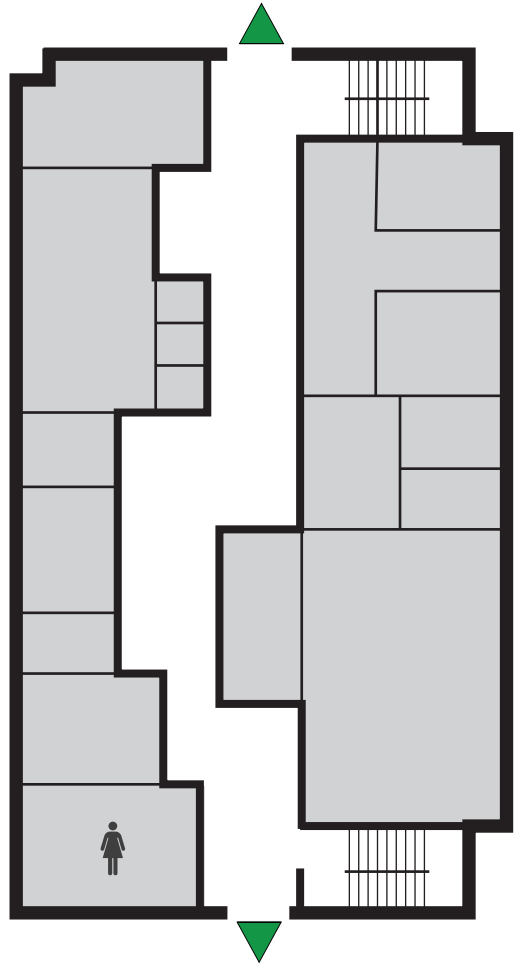

Sever (Henry Edwin) Hall (149)

Accessible Entrance(s)
Accessible from Lopata Hall elevator to 2nd floor. Exit elevator to the left, then take the first right into Sever Hall.

Power Assist Doors No

Rooms NOT Accessible 1st floor

Accessible Restrooms None

Elevators None

Chair Lifts None

Braille None

**Note: For entry to 3rd floor Sever conference room –Take Lopata elevator to Level 5, through Lopata classroom, then exit door of classroom to left into conference room.*

SEVER HALL LOWER LEVEL (149)

LEGEND

-  EXITS
-  ACCESSIBLE ENTRANCE
-  ACCESSIBLE RESTROOM
-  ELEVATOR

SEVER HALL LEVEL 1 (149)

LEGEND

-  EXITS
-  ACCESSIBLE ENTRANCE
-  ACCESSIBLE RESTROOM
-  ELEVATOR

SEVER HALL LEVEL 2 (149)