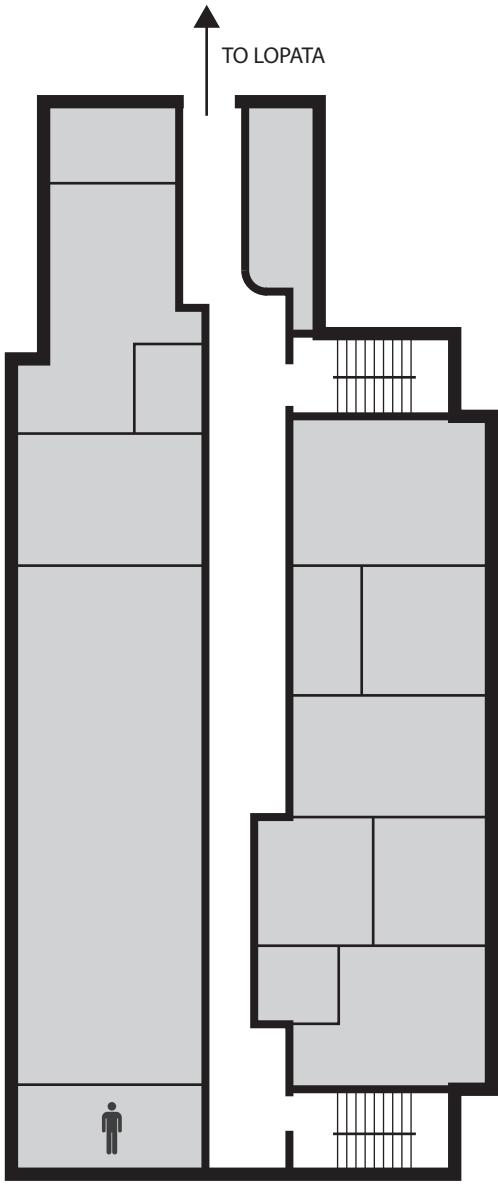

Sever (Henry Edwin) Hall (149)

Accessible Entrance(s)
Accessible from Lopata Hall elevator to 2nd floor. Exit elevator to the left, then take the first right into Sever Hall.

Power Assist Doors No

Rooms NOT Accessible 1st floor

Accessible Restrooms None

Elevators None

Chair Lifts None

Braille None

**Note: For entry to 3rd floor Sever conference room –Take Lopata elevator to Level 5, through Lopata classroom, then exit door of classroom to left into conference room.*

SEVER HALL LOWER LEVEL (149)

LEGEND

-  EXITS
-  ACCESSIBLE ENTRANCE
-  ACCESSIBLE RESTROOM
-  ELEVATOR

SEVER HALL LEVEL 1 (149)

LEGEND

-  EXITS
-  ACCESSIBLE ENTRANCE
-  ACCESSIBLE RESTROOM
-  ELEVATOR

SEVER HALL LEVEL 2 (149)

LEGEND

-  EXITS
-  ACCESSIBLE ENTRANCE
-  ACCESSIBLE RESTROOM
-  ELEVATOR