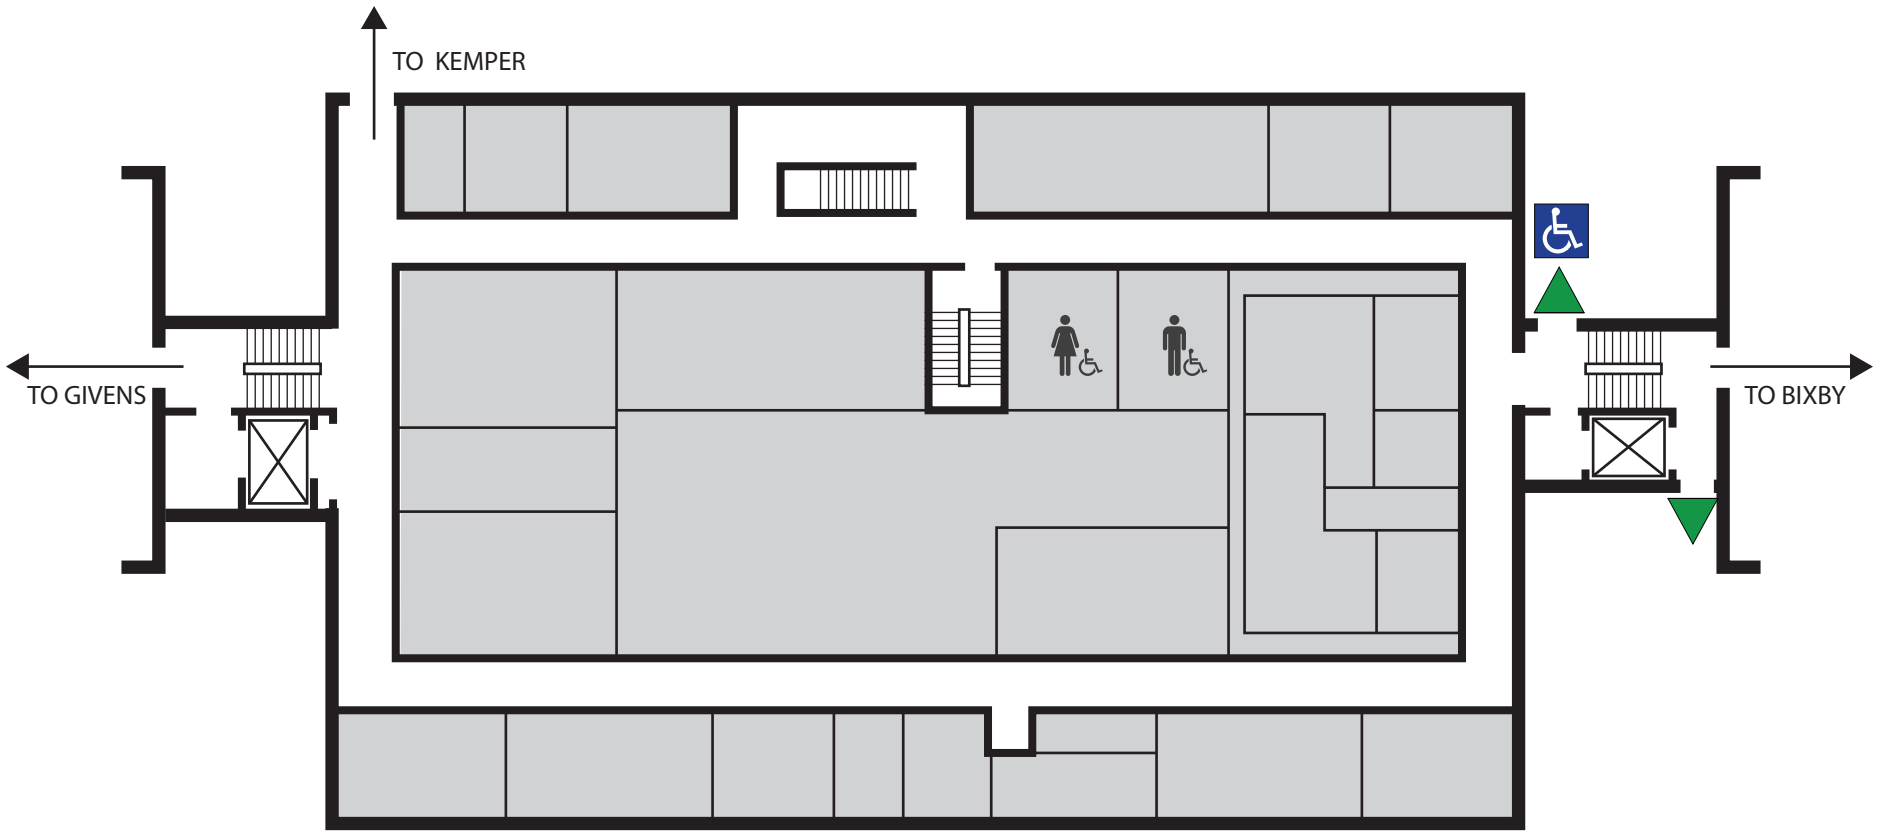

Steinberg Hall (Gallery of Art) (151)

Accessible Entrance(s)

Power Assist Doors North & south

Accessible Restrooms 1st & 2nd floors

Elevators Via Givens and Bixby connection

Chair Lifts None

Braille Elevators in Givens and Bixby connection

STEINBERG HALL LOWER LEVEL (151)

LEGEND

-  EXITS
-  ACCESSIBLE ENTRANCE
-  ACCESSIBLE RESTROOM
-  ELEVATOR

CAMPUS ACCESSIBILITY MAP

STEINBERG HALL LEVEL 1 (151)

LEGEND

-  EXITS
-  ACCESSIBLE ENTRANCE
-  ACCESSIBLE RESTROOM
-  ELEVATOR
-  GENDER INCLUSIVE RESTROOM

STEINBERG HALL LEVEL 2 (151)

LEGEND

-  EXITS
-  ACCESSIBLE ENTRANCE
-  ACCESSIBLE RESTROOM
-  ELEVATOR