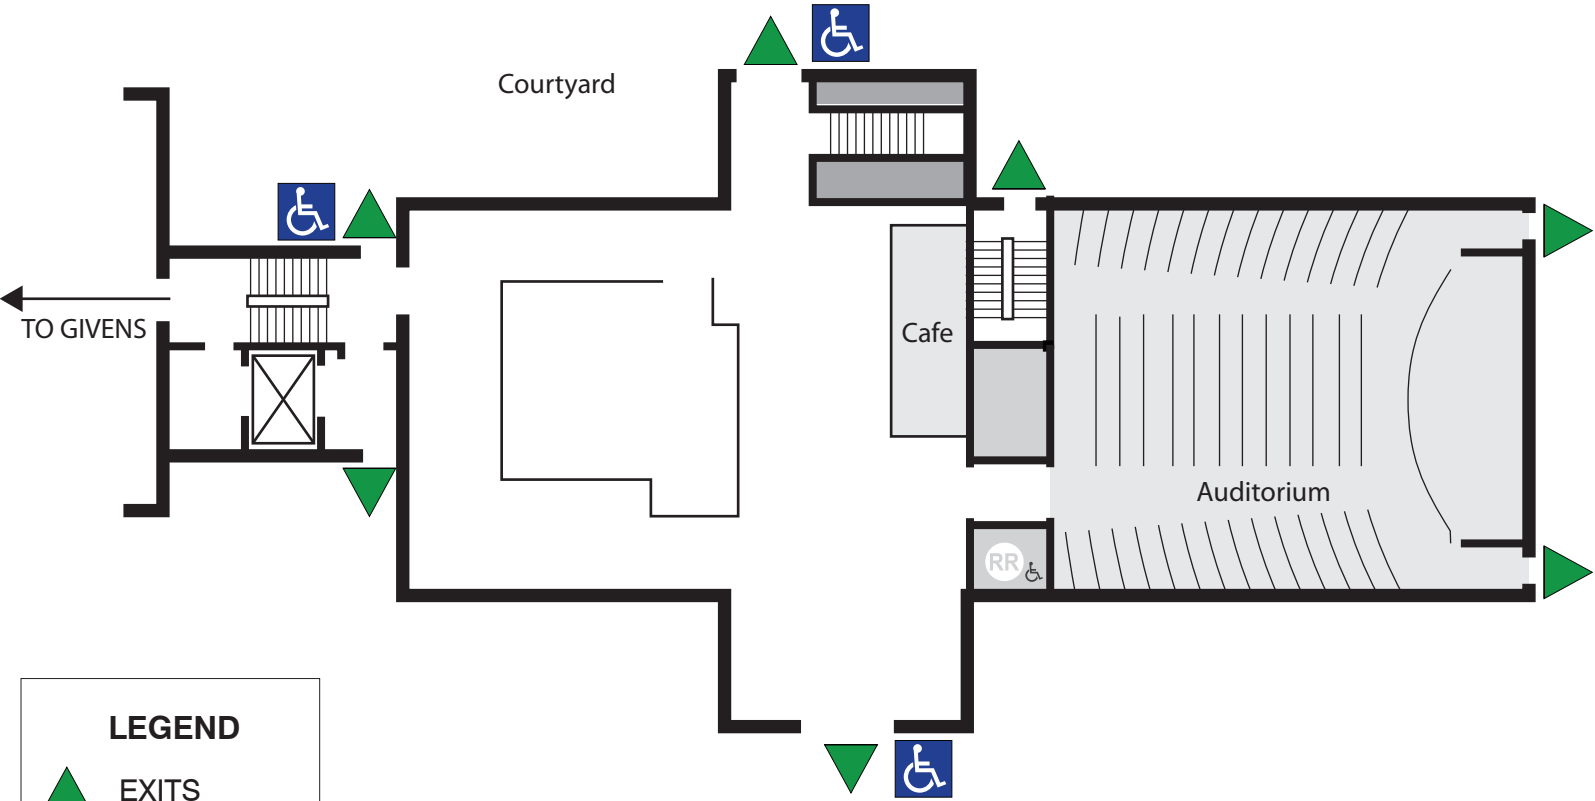

Steinberg Hall (Gallery of Art) (151)

Accessible Entrance(s)

Power Assist Doors North & south

Accessible Restrooms 1st & 2nd floors

Elevators Via Givens and Bixby connection

Chair Lifts None

Braille Elevators in Givens and Bixby connection

STEINBERG HALL LOWER LEVEL (151)

LEGEND

-  EXITS
-  ACCESSIBLE ENTRANCE
-  ACCESSIBLE RESTROOM
-  ELEVATOR

CAMPUS ACCESSIBILITY MAP

STEINBERG HALL LEVEL 1 (151)

LEGEND

-  EXITS
-  ACCESSIBLE ENTRANCE
-  ACCESSIBLE RESTROOM
-  ELEVATOR
-  GENDER INCLUSIVE RESTROOM

STEINBERG HALL LEVEL 2 (151)

LEGEND

-  EXITS
-  ACCESSIBLE ENTRANCE
-  ACCESSIBLE RESTROOM
-  ELEVATOR