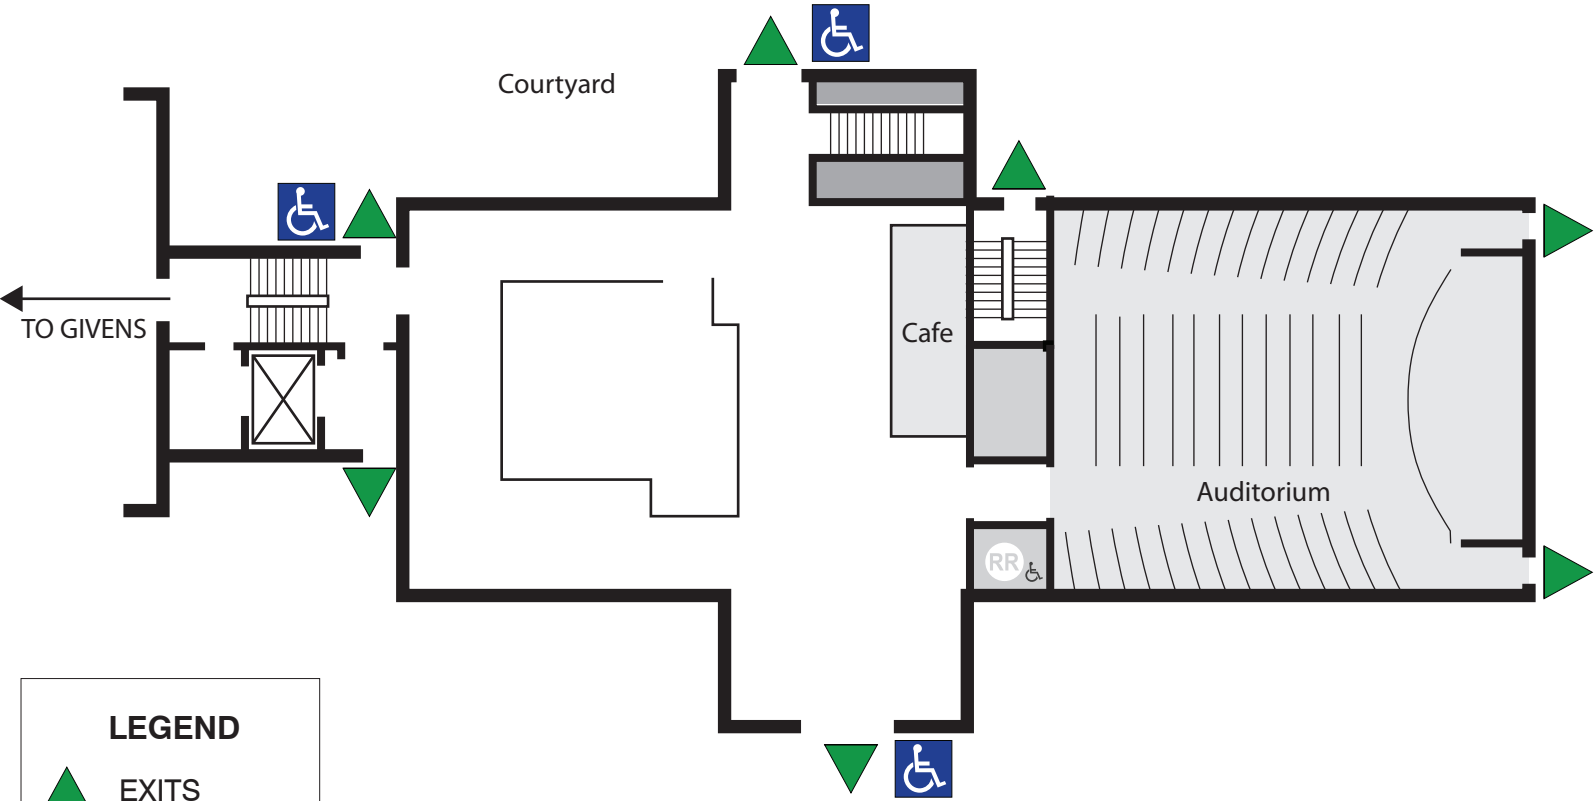

### Accessible Entrance(s)

**Power Assist Doors** North & south

**Accessible Restrooms** 1st & 2nd floors

**Elevators** Via Givens and Bixby connection

**Chair Lifts** None

**Braille** Elevators in Givens and Bixby connection

# STEINBERG HALL LOWER LEVEL (151)

**LEGEND**

-  EXITS
-  ACCESSIBLE ENTRANCE
-  ACCESSIBLE RESTROOM
-  ELEVATOR

CAMPUS ACCESSIBILITY MAP

# STEINBERG HALL LEVEL 1 (151)

**LEGEND**

- EXITS
- ACCESSIBLE ENTRANCE
- ACCESSIBLE RESTROOM
- ELEVATOR
- GENDER INCLUSIVE RESTROOM

# STEINBERG HALL LEVEL 2 (151)

**LEGEND**

-  EXITS
-  ACCESSIBLE ENTRANCE
-  ACCESSIBLE RESTROOM
-  ELEVATOR