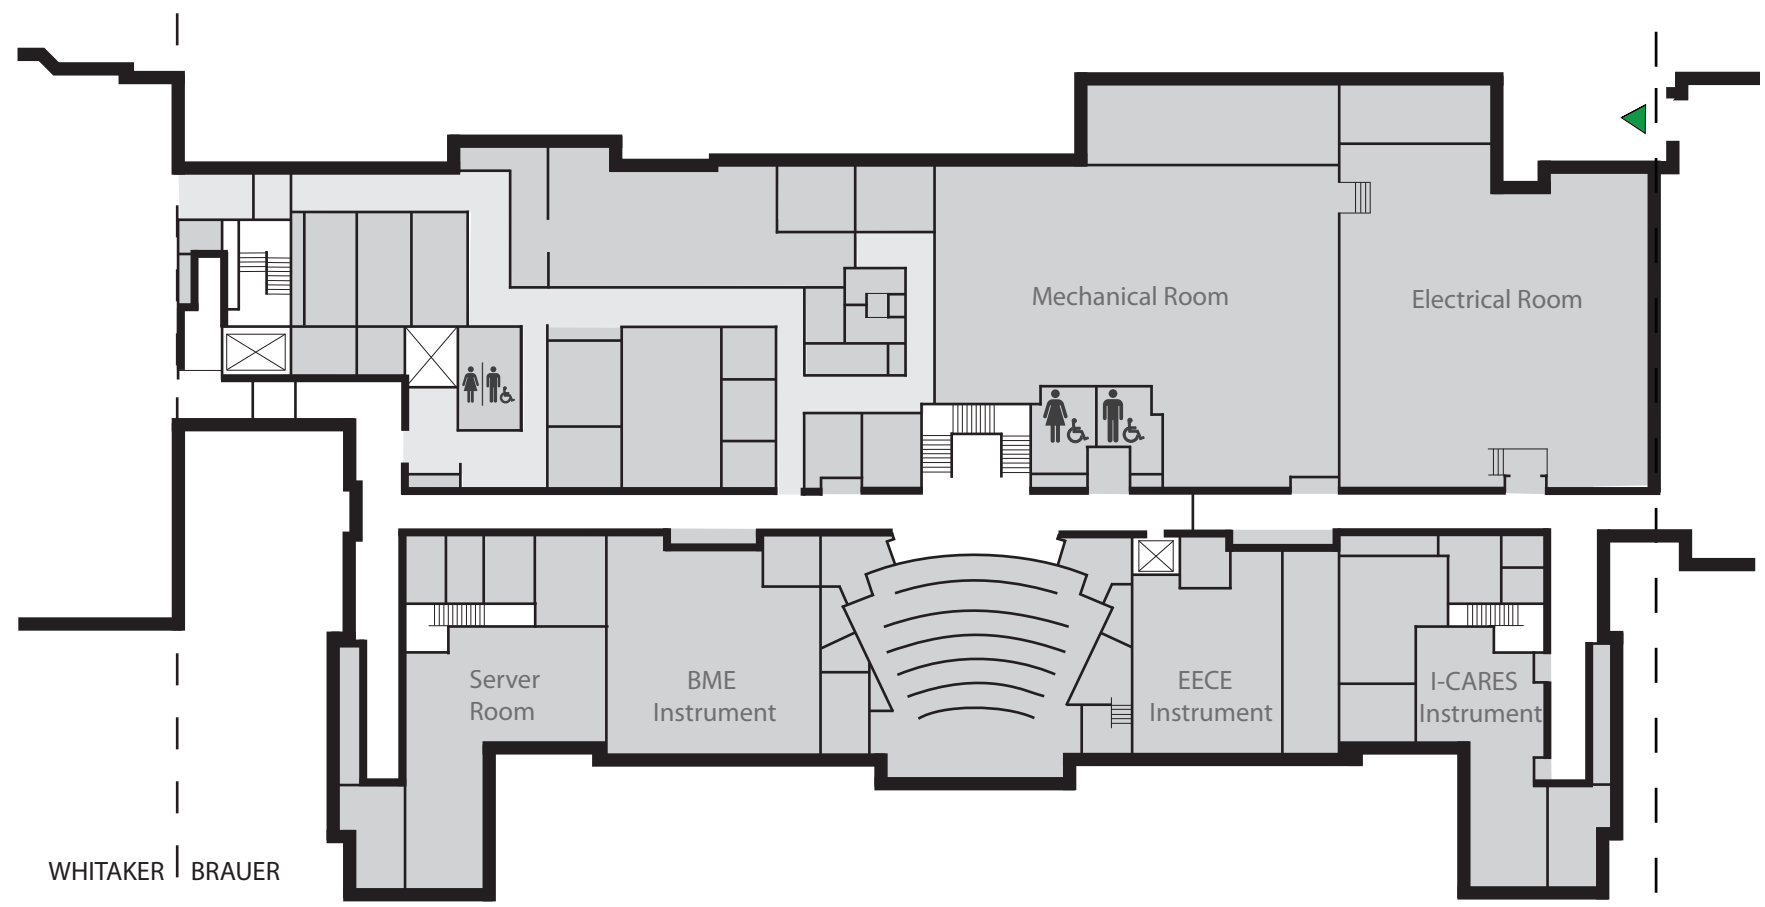

Brauer Hall (206)

Accessible Entrance(s)	South
Power Assist Doors	Main entrances
Accessible Restrooms	All
Elevators	Yes
Chair Lifts	None
Braille	Yes

CAMPUS ACCESSIBILITY MAP

BRAUER HALL LOWER LEVEL (206)

WHITAKER | BRAUER

BRAUER | GREEN

LEGEND

-  EXITS
-  ACCESSIBLE ENTRANCE
-  ACCESSIBLE RESTROOM
-  ELEVATOR

CAMPUS ACCESSIBILITY MAP

BRAUER HALL LEVEL 1 (206)

LEGEND

- EXITS
- ACCESSIBLE ENTRANCE
- ACCESSIBLE RESTROOM
- ELEVATOR

CAMPUS ACCESSIBILITY MAP

BRAUER HALL LEVEL 2 (206)

LEGEND

 EXITS	 ACCESSIBLE RESTROOM
 ACCESSIBLE ENTRANCE	 GENDER INCLUSIVE RESTROOM
 ELEVATOR	

CAMPUS ACCESSIBILITY MAP

BRAUER HALL LEVEL 3 (206)

WHITAKER | BRAUER

BRAUER | GREEN

LEGEND

-  EXITS
-  ACCESSIBLE ENTRANCE
-  ACCESSIBLE RESTROOM
-  ELEVATOR

BRAUER HALL PENTHOUSE (206)

LEGEND

-  EXITS
-  ACCESSIBLE ENTRANCE
-  ACCESSIBLE RESTROOM
-  ELEVATOR