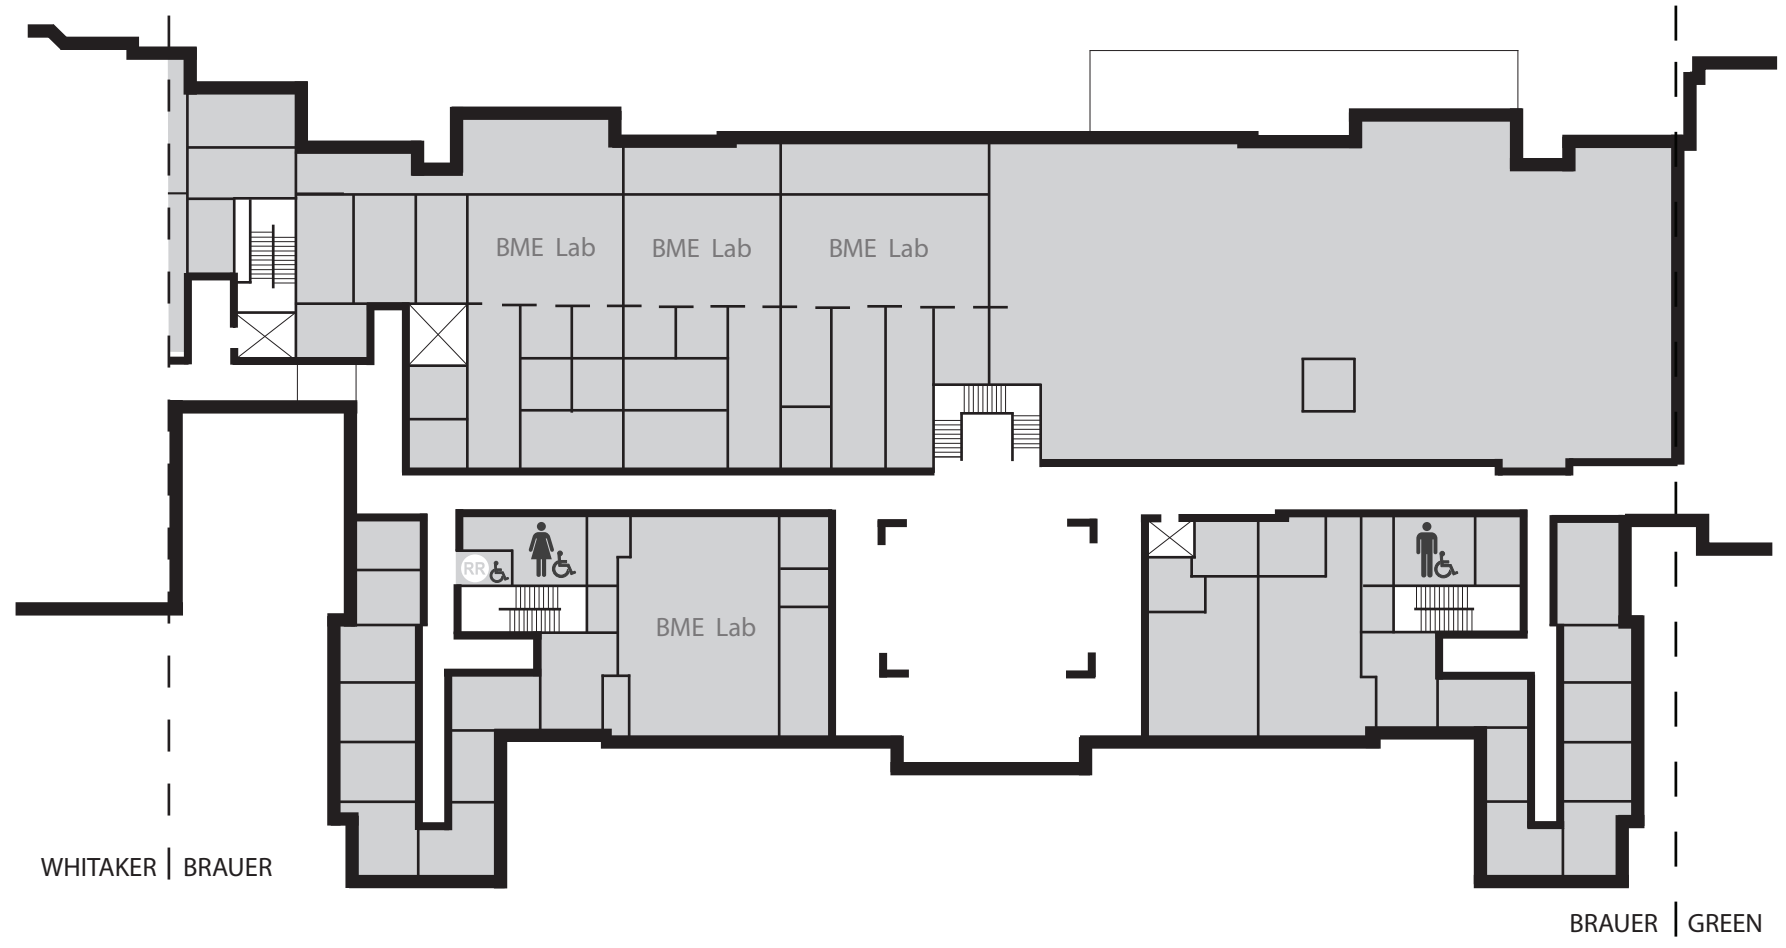

Brauer Hall (206)

Accessible Entrance(s)	South
Power Assist Doors	Main entrances
Accessible Restrooms	All
Elevators	Yes
Chair Lifts	None
Braille	Yes

CAMPUS ACCESSIBILITY MAP

BRAUER HALL LOWER LEVEL (206)

WHITAKER | BRAUER

BRAUER | GREEN

LEGEND

-  EXITS
-  ACCESSIBLE ENTRANCE
-  ACCESSIBLE RESTROOM
-  ELEVATOR

CAMPUS ACCESSIBILITY MAP

BRAUER HALL LEVEL 1 (206)

LEGEND

- EXITS
- ACCESSIBLE ENTRANCE
- ACCESSIBLE RESTROOM
- ELEVATOR

CAMPUS ACCESSIBILITY MAP

BRAUER HALL LEVEL 2 (206)

LEGEND

 EXITS	 ACCESSIBLE RESTROOM
 ACCESSIBLE ENTRANCE	 GENDER INCLUSIVE RESTROOM
 ELEVATOR	

CAMPUS ACCESSIBILITY MAP

BRAUER HALL LEVEL 3 (206)

WHITAKER | BRAUER