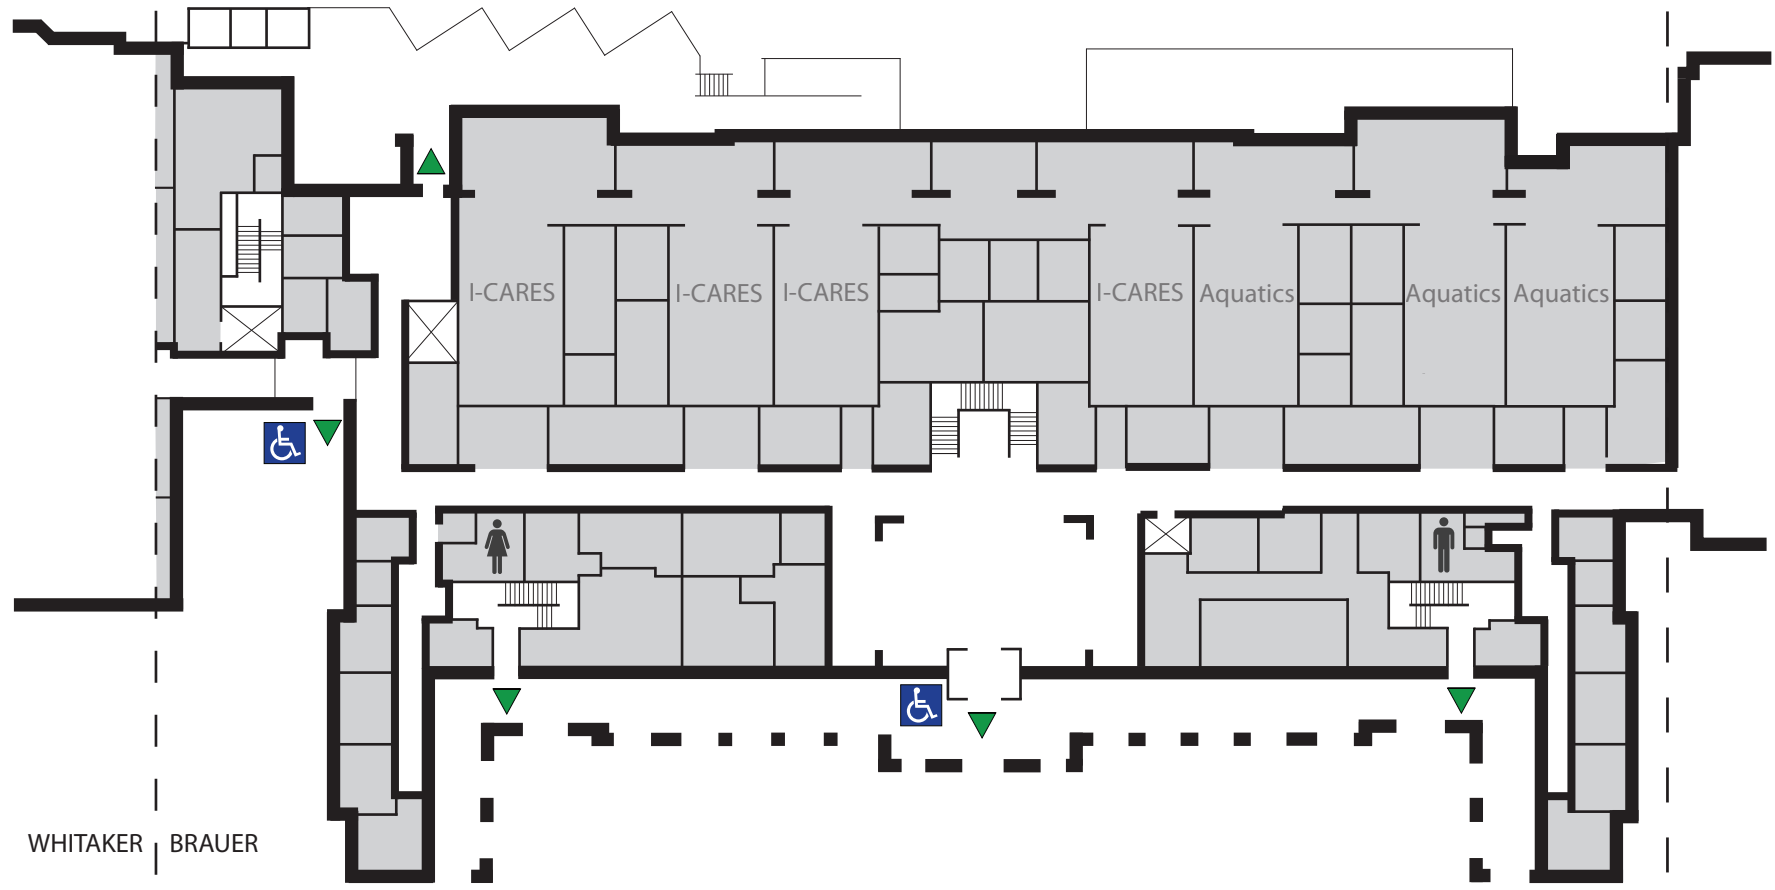

Brauer Hall (206)

Accessible Entrance(s)	South
Power Assist Doors	Main entrances
Accessible Restrooms	All
Elevators	Yes
Chair Lifts	None
Braille	Yes

CAMPUS ACCESSIBILITY MAP

BRAUER HALL LOWER LEVEL (206)

WHITAKER | BRAUER

BRAUER | GREEN

LEGEND

-  EXITS
-  ACCESSIBLE ENTRANCE
-  ACCESSIBLE RESTROOM
-  ELEVATOR

CAMPUS ACCESSIBILITY MAP

BRAUER HALL LEVEL 1 (206)

LEGEND

-  EXITS
-  ACCESSIBLE ENTRANCE
-  ACCESSIBLE RESTROOM
-  ELEVATOR

CAMPUS ACCESSIBILITY MAP

BRAUER HALL LEVEL 2 (206)

LEGEND

 EXITS	 ACCESSIBLE RESTROOM
 ACCESSIBLE ENTRANCE	 GENDER INCLUSIVE RESTROOM
 ELEVATOR	

CAMPUS ACCESSIBILITY MAP

BRAUER HALL LEVEL 3 (206)

WHITAKER | BRAUER

BRAUER | GREEN

LEGEND

-  EXITS
-  ACCESSIBLE ENTRANCE
-  ACCESSIBLE RESTROOM
-  ELEVATOR

BRAUER HALL PENTHOUSE (206)

LEGEND

-  EXITS
-  ACCESSIBLE ENTRANCE
-  ACCESSIBLE RESTROOM
-  ELEVATOR