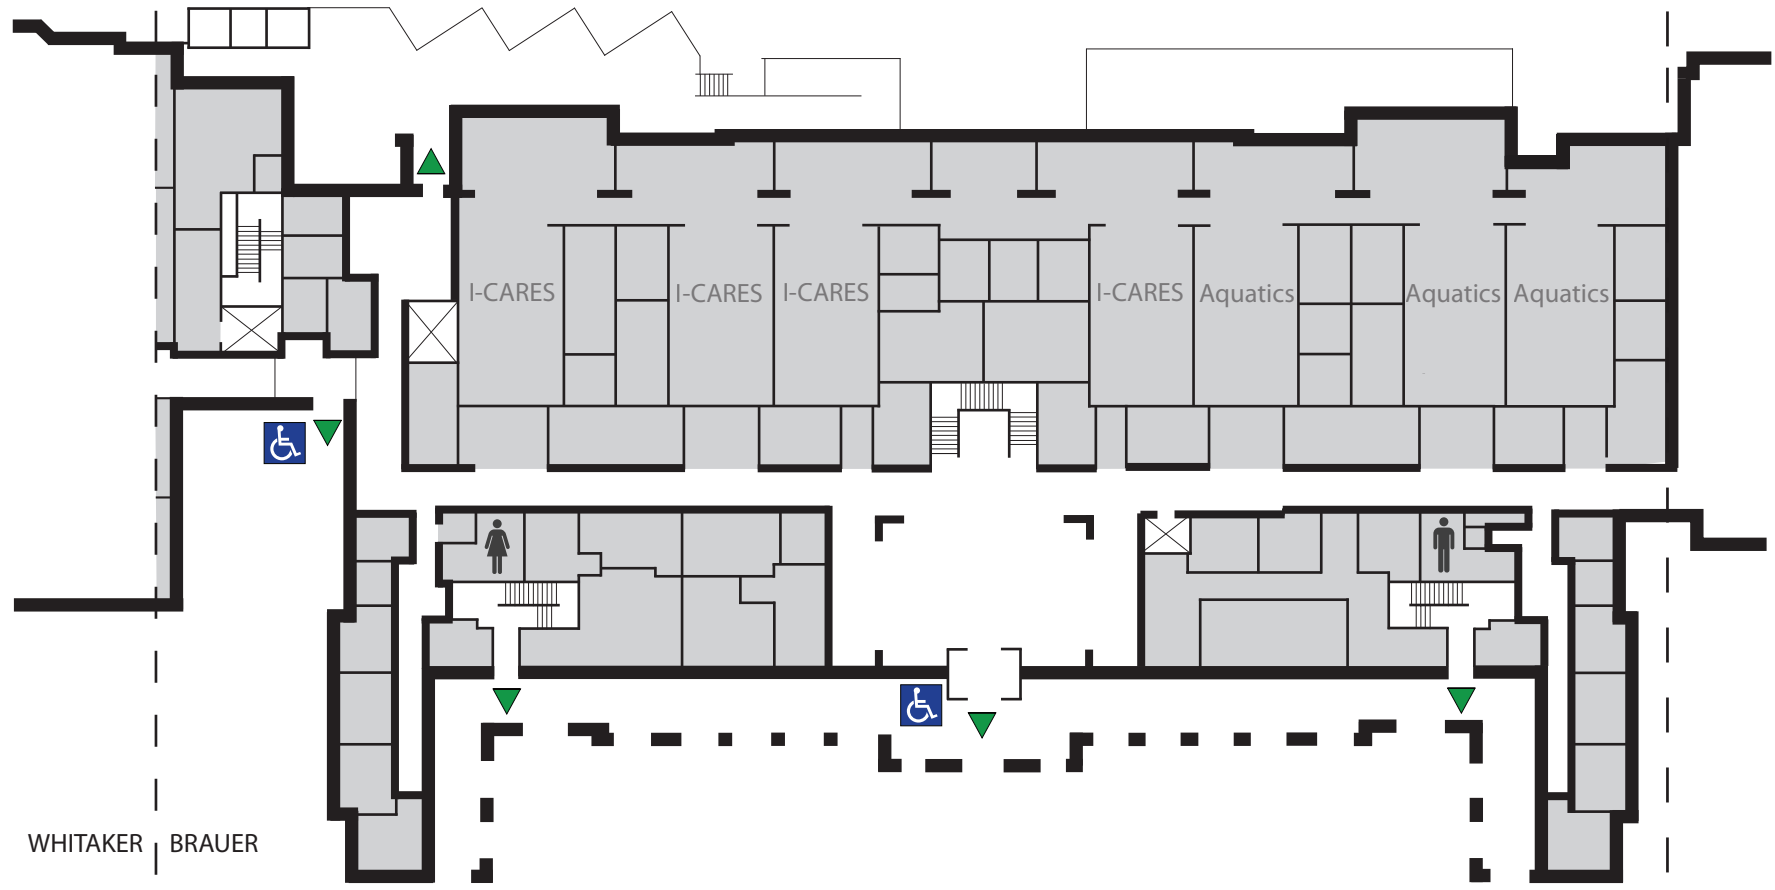

Brauer Hall (206)

Accessible Entrance(s)	South
Power Assist Doors	Main entrances
Accessible Restrooms	All
Elevators	Yes
Chair Lifts	None
Braille	Yes

CAMPUS ACCESSIBILITY MAP

BRAUER HALL LOWER LEVEL (206)

WHITAKER | BRAUER

BRAUER | GREEN

LEGEND

-  EXITS
-  ACCESSIBLE ENTRANCE
-  ACCESSIBLE RESTROOM
-  ELEVATOR

CAMPUS ACCESSIBILITY MAP

BRAUER HALL LEVEL 1 (206)

LEGEND

- EXITS
- ACCESSIBLE ENTRANCE
- ACCESSIBLE RESTROOM
- ELEVATOR

CAMPUS ACCESSIBILITY MAP

BRAUER HALL LEVEL 2 (206)

LEGEND

 EXITS	 ACCESSIBLE RESTROOM
 ACCESSIBLE ENTRANCE	 GENDER INCLUSIVE RESTROOM
 ELEVATOR	

CAMPUS ACCESSIBILITY MAP

BRAUER HALL LEVEL 3 (206)

WHITAKER | BRAUER

BRAUER | GREEN

LEGEND

-  EXITS
-  ACCESSIBLE ENTRANCE
-  ACCESSIBLE RESTROOM
-  ELEVATOR

BRAUER HALL PENTHOUSE (206)

LEGEND

-  EXITS
-  ACCESSIBLE ENTRANCE
-  ACCESSIBLE RESTROOM
-  ELEVATOR