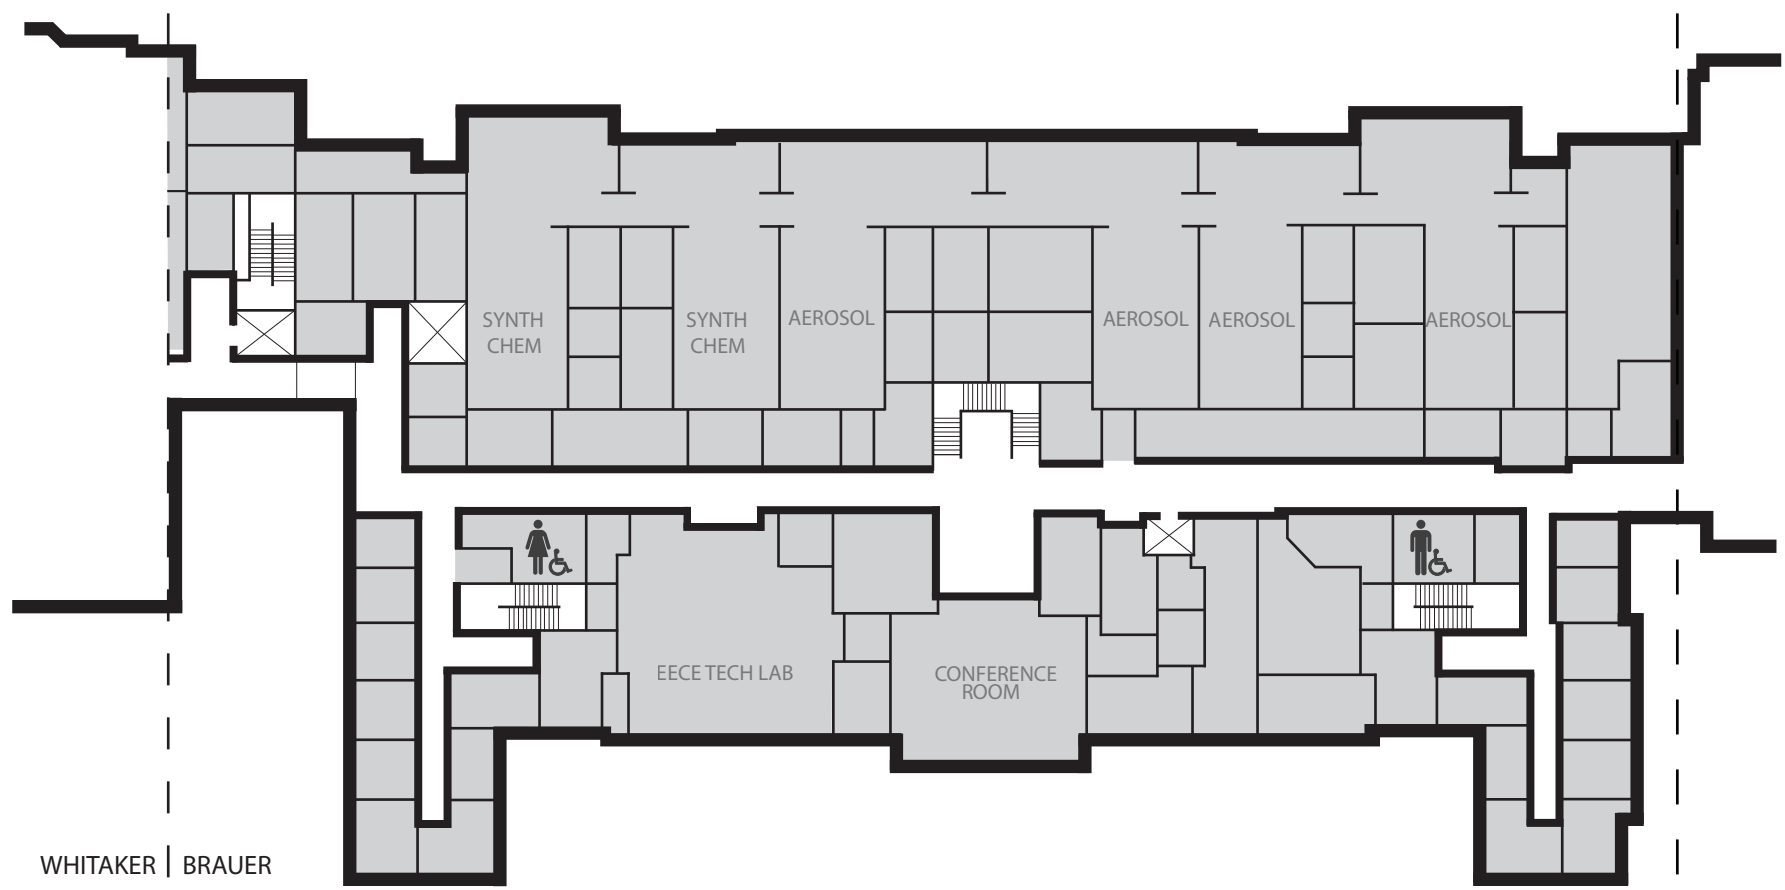

WHITAKER | BRAUER

BRAUER | GREEN

LEGEND

-  EXITS
-  ACCESSIBLE ENTRANCE
-  ACCESSIBLE RESTROOM
-  ELEVATOR

CAMPUS ACCESSIBILITY MAP

BRAUER HALL LEVEL 1 (206)

LEGEND

- EXITS
- ACCESSIBLE ENTRANCE
- ACCESSIBLE RESTROOM
- ELEVATOR

CAMPUS ACCESSIBILITY MAP

BRAUER HALL LEVEL 2 (206)

LEGEND

 EXITS	 ACCESSIBLE RESTROOM
 ACCESSIBLE ENTRANCE	 GENDER INCLUSIVE RESTROOM
 ELEVATOR	

CAMPUS ACCESSIBILITY MAP

BRAUER HALL LEVEL 3 (206)

WHITAKER | BRAUER

BRAUER | GREEN

LEGEND

-  EXITS
-  ACCESSIBLE ENTRANCE
-  ACCESSIBLE RESTROOM
-  ELEVATOR

BRAUER HALL PENTHOUSE (206)

LEGEND

-  EXITS
-  ACCESSIBLE ENTRANCE
-  ACCESSIBLE RESTROOM
-  ELEVATOR