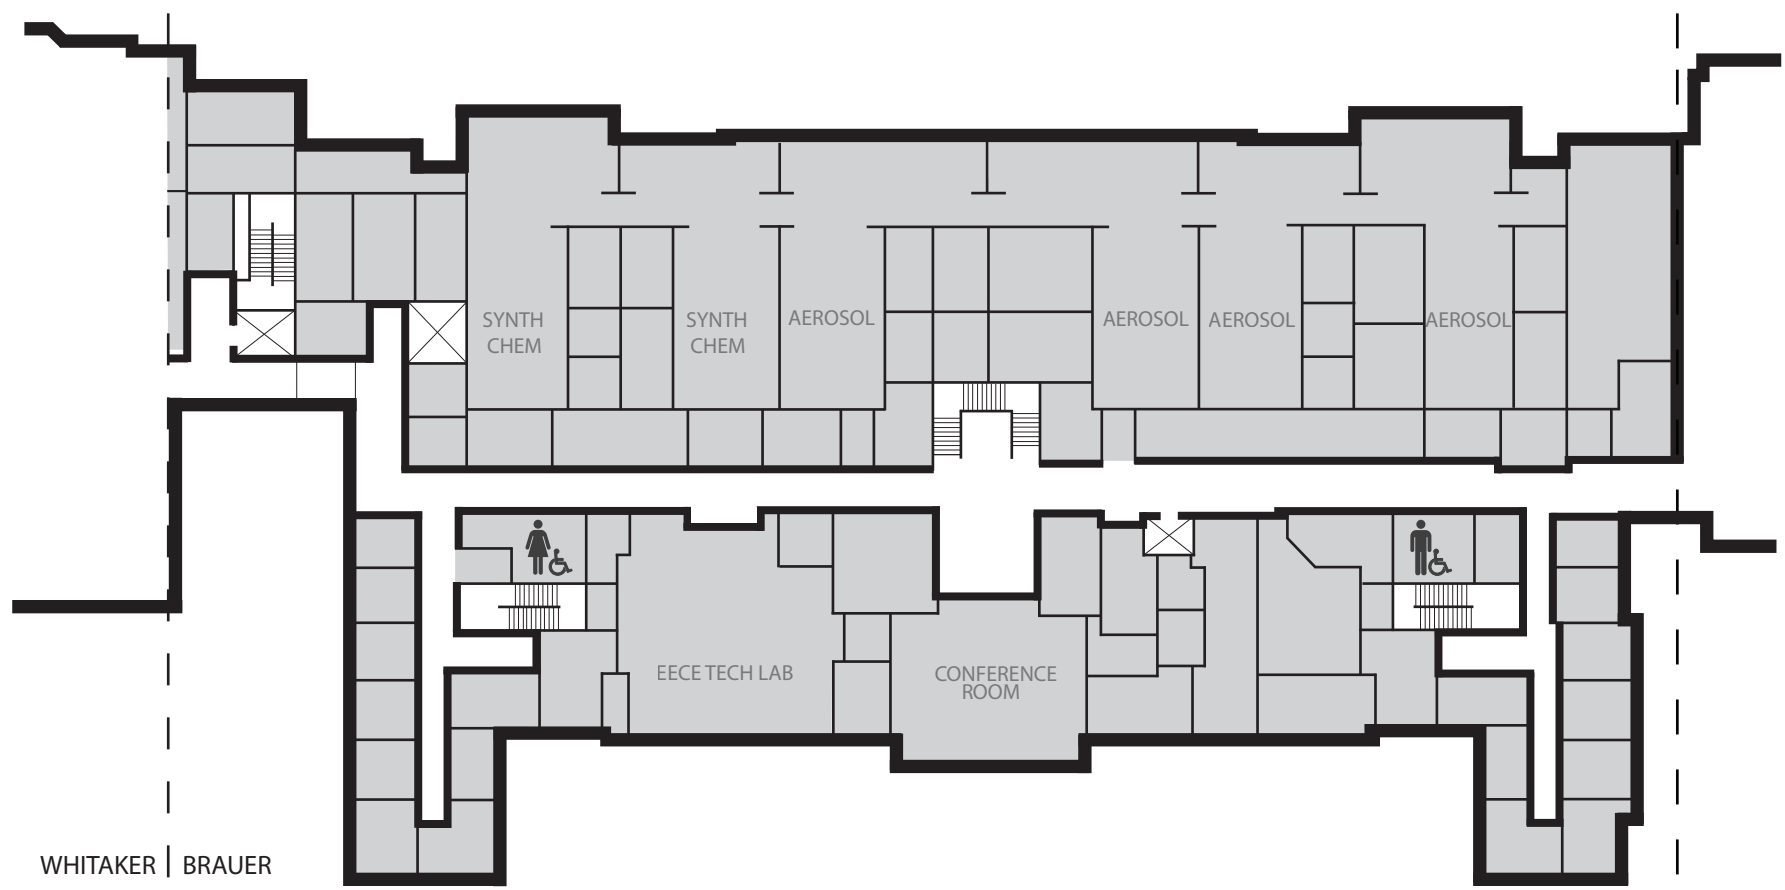

WHITAKER | BRAUER

BRAUER | GREEN

LEGEND

-  EXITS
-  ACCESSIBLE ENTRANCE
-  ACCESSIBLE RESTROOM
-  ELEVATOR

CAMPUS ACCESSIBILITY MAP

BRAUER HALL LEVEL 1 (206)

LEGEND

-  EXITS
-  ACCESSIBLE ENTRANCE
-  ACCESSIBLE RESTROOM
-  ELEVATOR

CAMPUS ACCESSIBILITY MAP

BRAUER HALL LEVEL 2 (206)

LEGEND

 EXITS	 ACCESSIBLE RESTROOM
 ACCESSIBLE ENTRANCE	 GENDER INCLUSIVE RESTROOM
 ELEVATOR	

CAMPUS ACCESSIBILITY MAP

BRAUER HALL LEVEL 3 (206)

WHITAKER | BRAUER

BRAUER | GREEN

LEGEND

-  EXITS
-  ACCESSIBLE ENTRANCE
-  ACCESSIBLE RESTROOM
-  ELEVATOR

BRAUER HALL PENTHOUSE (206)

LEGEND

-  EXITS
-  ACCESSIBLE ENTRANCE
-  ACCESSIBLE RESTROOM
-  ELEVATOR