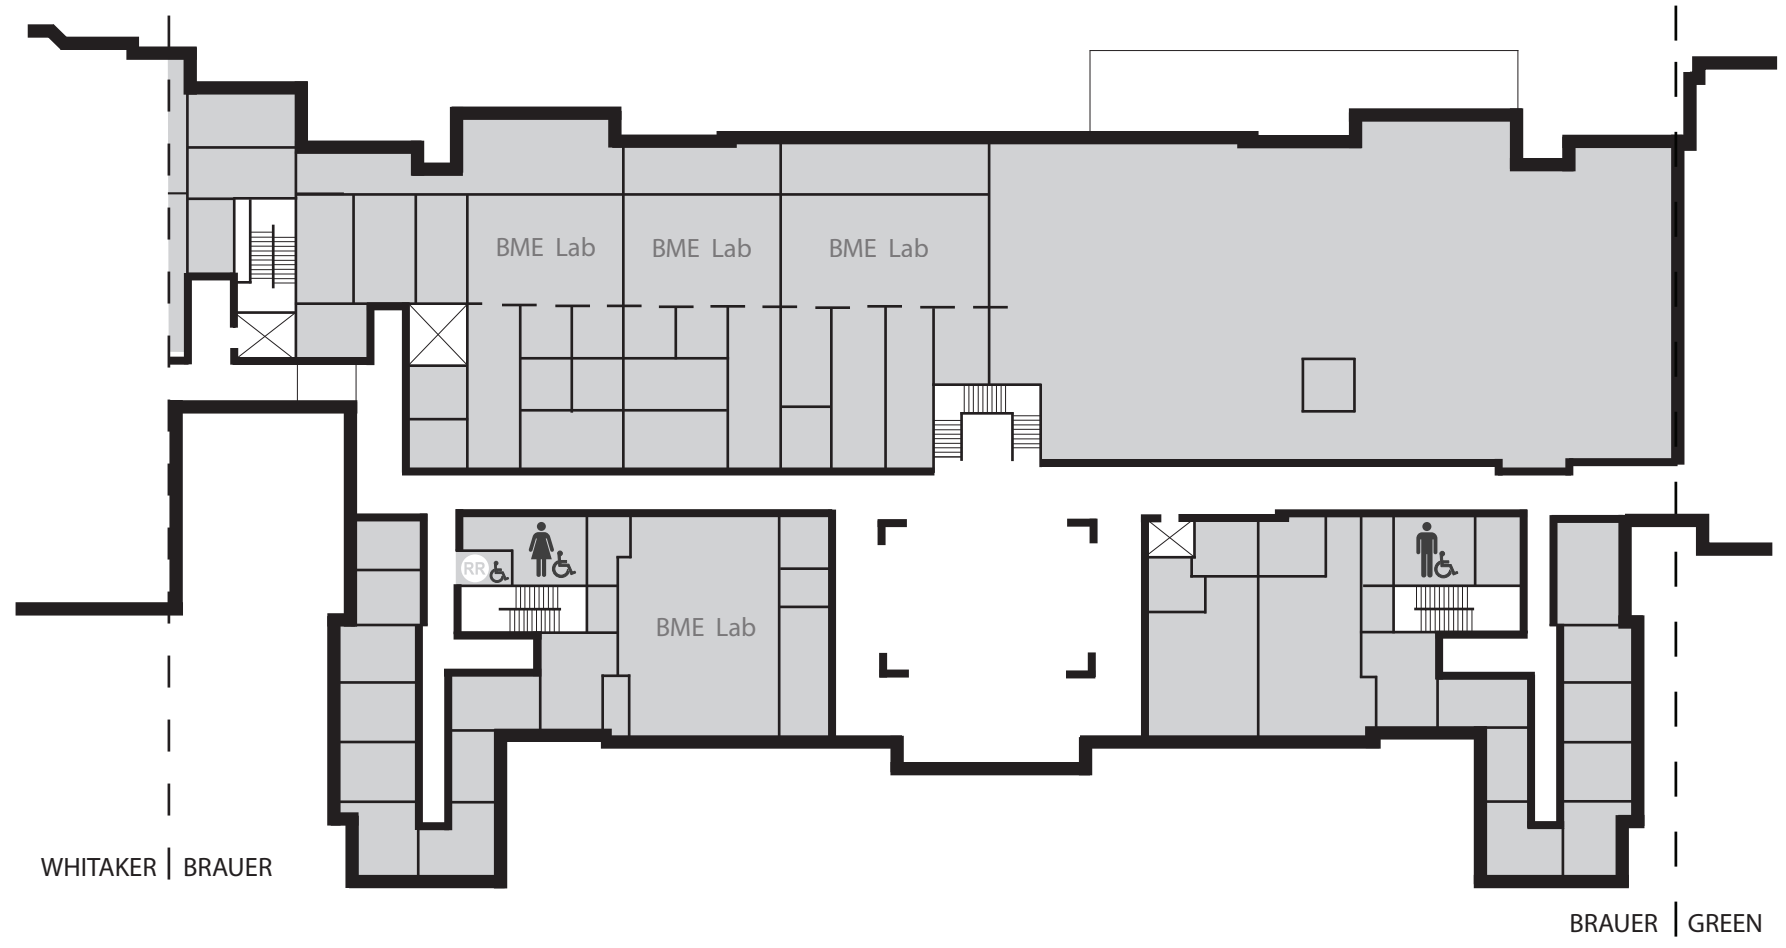

Brauer Hall (206)

Accessible Entrance(s)	South
Power Assist Doors	Main entrances
Accessible Restrooms	All
Elevators	Yes
Chair Lifts	None
Braille	Yes

CAMPUS ACCESSIBILITY MAP

BRAUER HALL LOWER LEVEL (206)

WHITAKER | BRAUER

BRAUER | GREEN

LEGEND

-  EXITS
-  ACCESSIBLE ENTRANCE
-  ACCESSIBLE RESTROOM
-  ELEVATOR

CAMPUS ACCESSIBILITY MAP

BRAUER HALL LEVEL 1 (206)

LEGEND

-  EXITS
-  ACCESSIBLE ENTRANCE
-  ACCESSIBLE RESTROOM
-  ELEVATOR

CAMPUS ACCESSIBILITY MAP

BRAUER HALL LEVEL 2 (206)

LEGEND

 EXITS	 ACCESSIBLE RESTROOM
 ACCESSIBLE ENTRANCE	 GENDER INCLUSIVE RESTROOM
 ELEVATOR	

CAMPUS ACCESSIBILITY MAP

BRAUER HALL LEVEL 3 (206)

WHITAKER | BRAUER