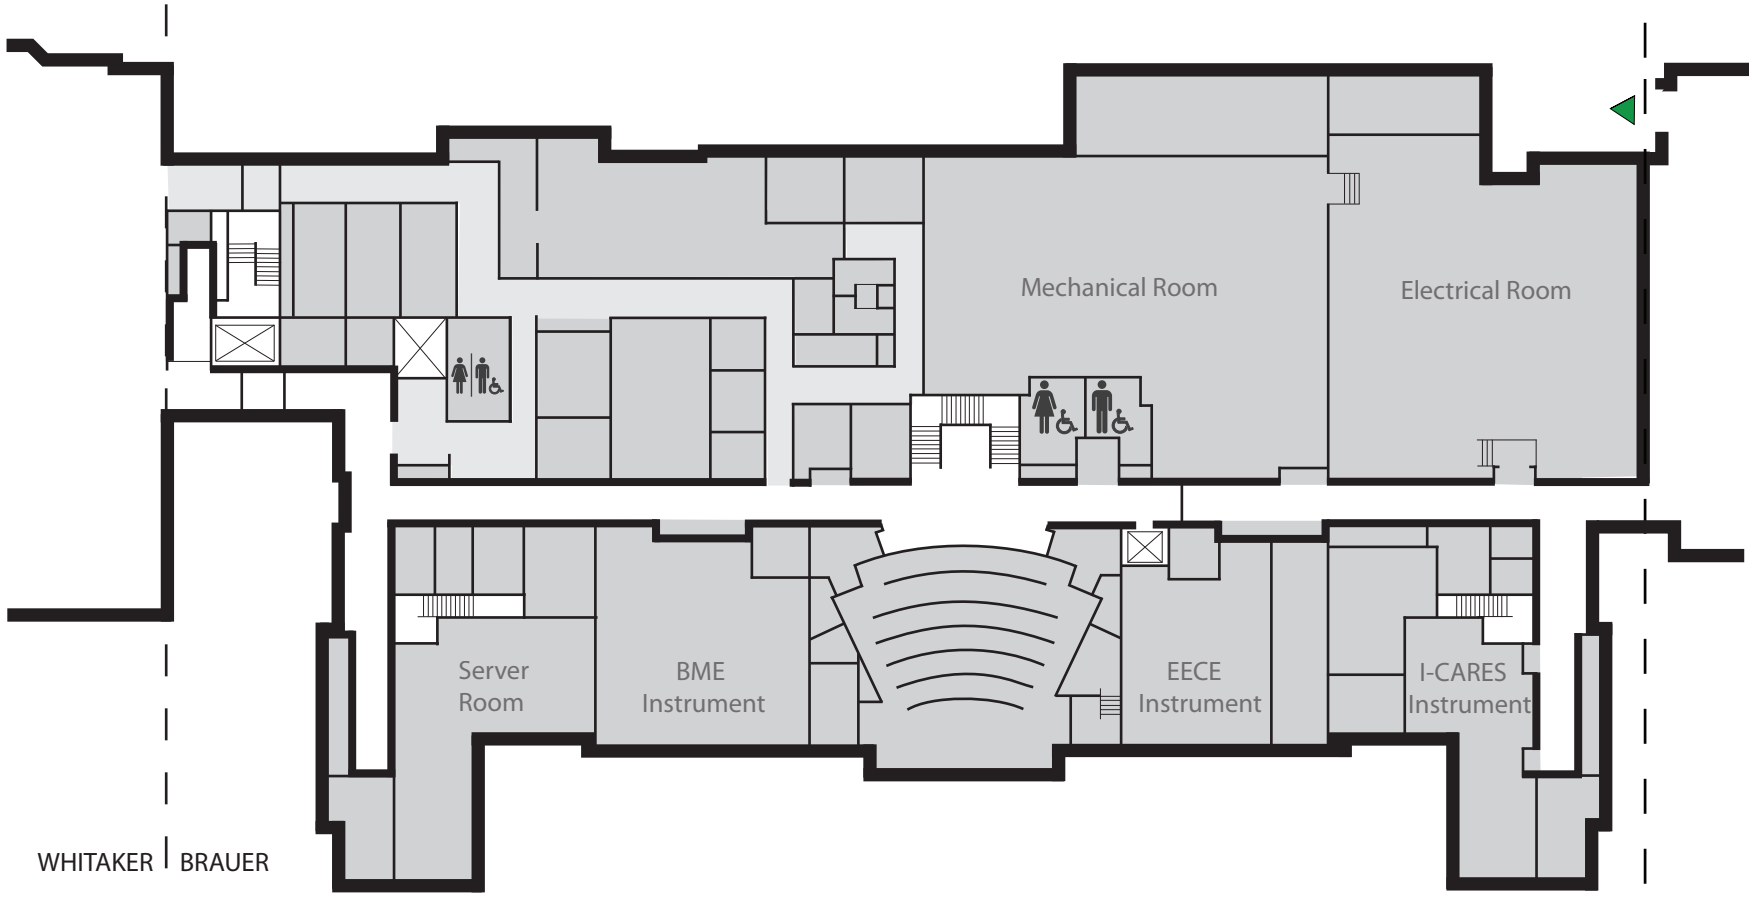

Brauer Hall (206)

Accessible Entrance(s)	South
Power Assist Doors	Main entrances
Accessible Restrooms	All
Elevators	Yes
Chair Lifts	None
Braille	Yes

CAMPUS ACCESSIBILITY MAP

BRAUER HALL LOWER LEVEL (206)

WHITAKER | BRAUER

BRAUER | GREEN

LEGEND

-  EXITS
-  ACCESSIBLE ENTRANCE
-  ACCESSIBLE RESTROOM
-  ELEVATOR

CAMPUS ACCESSIBILITY MAP

BRAUER HALL LEVEL 1 (206)

LEGEND

-  EXITS
-  ACCESSIBLE ENTRANCE
-  ACCESSIBLE RESTROOM
-  ELEVATOR

CAMPUS ACCESSIBILITY MAP

BRAUER HALL LEVEL 2 (206)

LEGEND

 EXITS	 ACCESSIBLE RESTROOM
 ACCESSIBLE ENTRANCE	 GENDER INCLUSIVE RESTROOM
 ELEVATOR	

CAMPUS ACCESSIBILITY MAP

BRAUER HALL LEVEL 3 (206)

WHITAKER | BRAUER