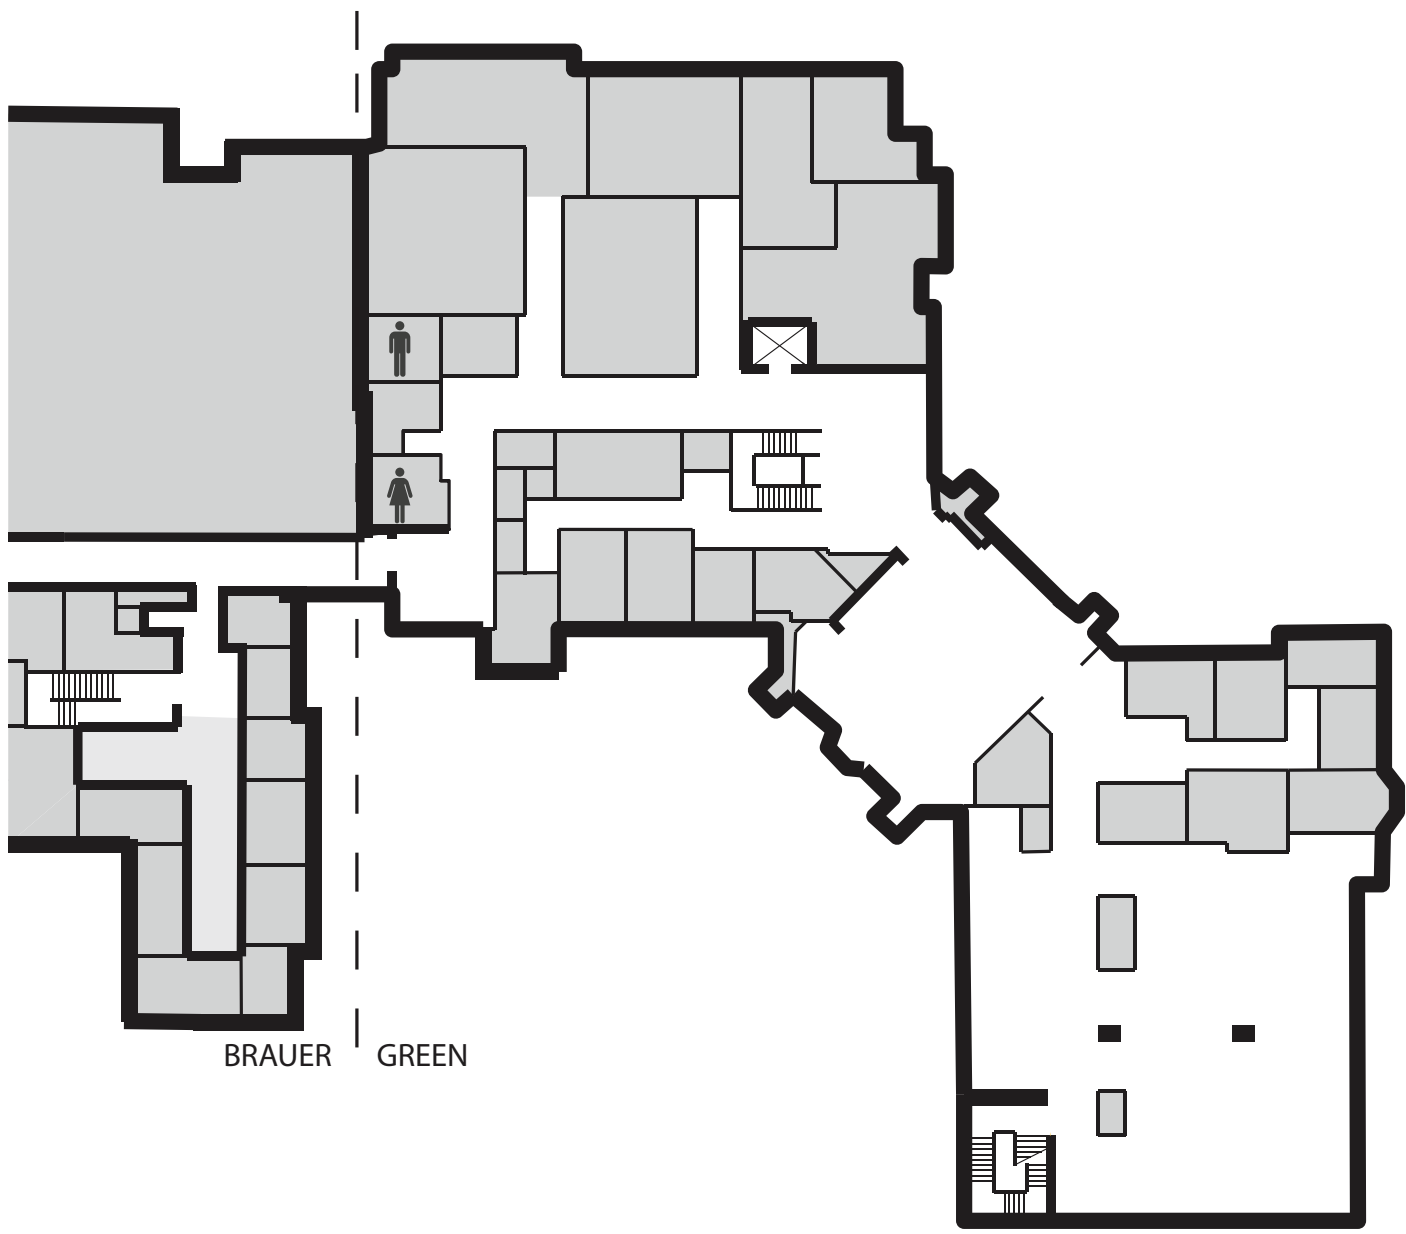

Green Hall (207)

Accessible Entrance(s)	South & East
Power Assist Doors	South & East
Accessible Restrooms	All
Elevators	Yes
Chair Lifts	None
Braille	Yes

GREEN HALL LOWER LEVEL (207)

LEGEND

-  EXITS
-  ACCESSIBLE ENTRANCE
-  ACCESSIBLE RESTROOM
-  ELEVATOR

GREEN HALL LEVEL 1 (207)

LEGEND

-  EXITS
-  ACCESSIBLE ENTRANCE
-  ACCESSIBLE RESTROOM
-  ELEVATOR

GREEN HALL LEVEL 2 (207)

LEGEND

-  EXITS
-  ACCESSIBLE ENTRANCE
-  ACCESSIBLE RESTROOM
-  ELEVATOR

GREEN HALL LEVEL 3 (207)

LEGEND

-  EXITS
-  ACCESSIBLE ENTRANCE
-  ACCESSIBLE RESTROOM
-  ELEVATOR