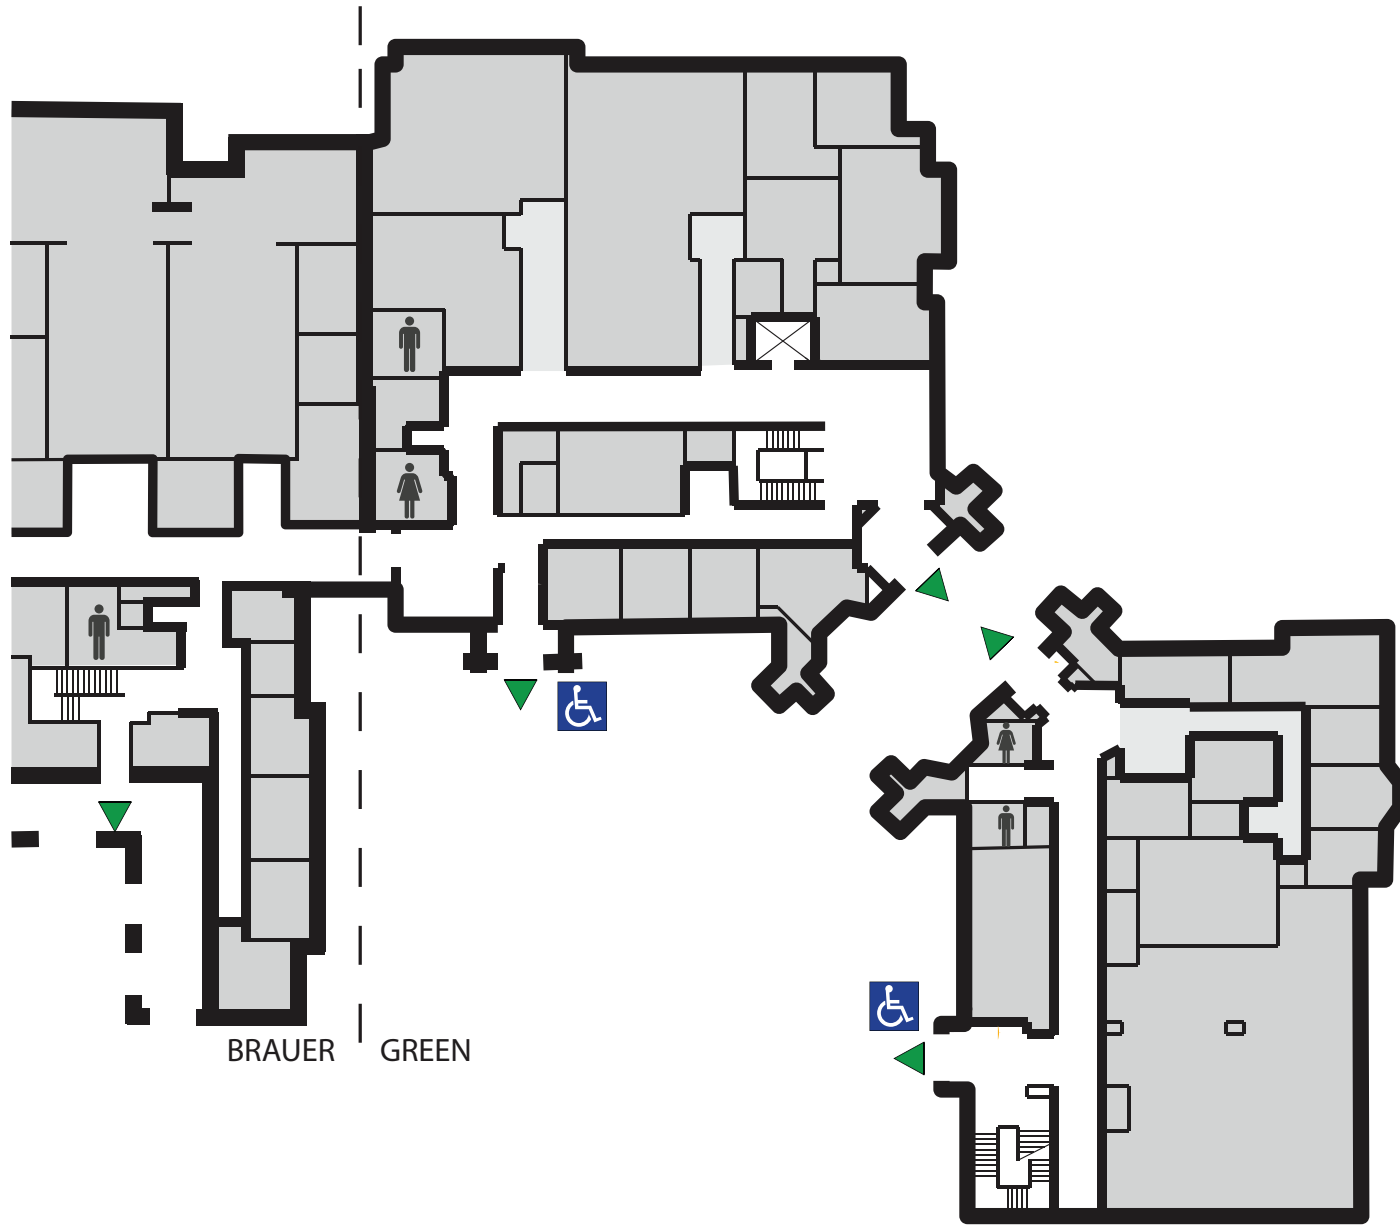

## Green Hall (207)

<b>Accessible Entrance(s)</b>	South & East
<b>Power Assist Doors</b>	South & East
<b>Accessible Restrooms</b>	All
<b>Elevators</b>	Yes
<b>Chair Lifts</b>	None
<b>Braille</b>	Yes

# GREEN HALL LOWER LEVEL (207)

**LEGEND**

-  EXITS
-  ACCESSIBLE ENTRANCE
-  ACCESSIBLE RESTROOM
-  ELEVATOR

# GREEN HALL LEVEL 1 (207)

**LEGEND**

-  EXITS
-  ACCESSIBLE ENTRANCE
-  ACCESSIBLE RESTROOM
-  ELEVATOR

# GREEN HALL LEVEL 2 (207)

**LEGEND**

-  EXITS
-  ACCESSIBLE ENTRANCE
-  ACCESSIBLE RESTROOM
-  ELEVATOR