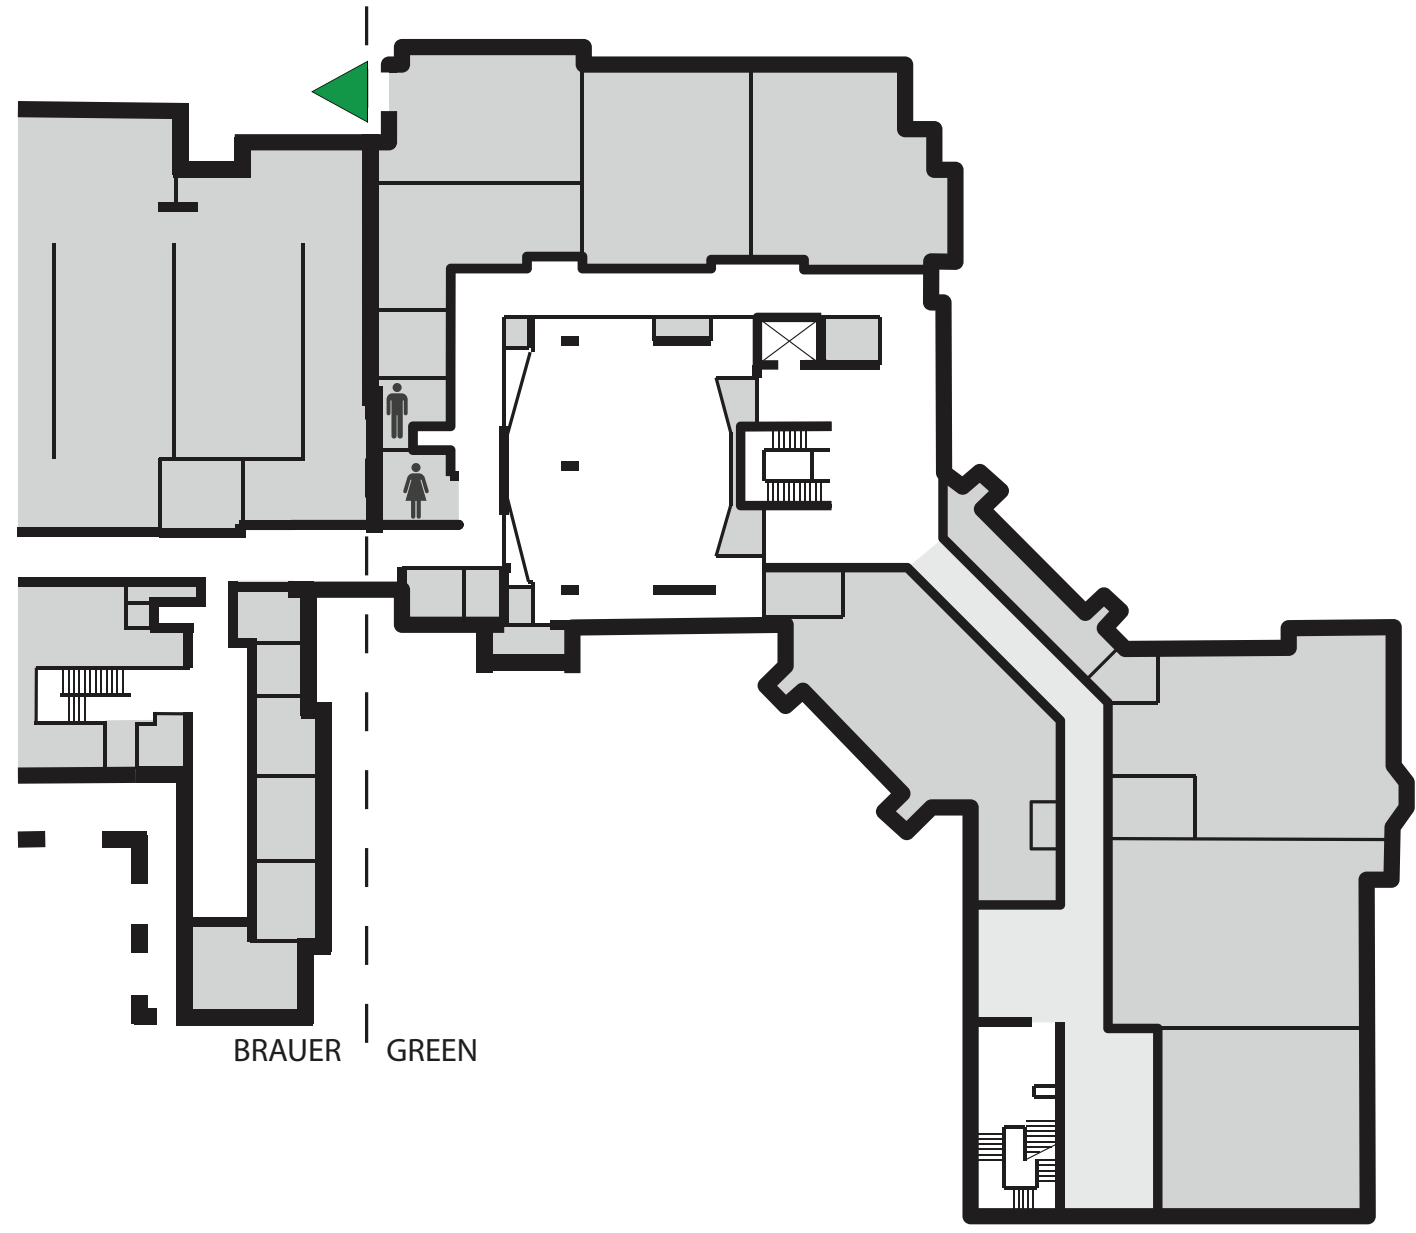

## Green Hall (207)

<b>Accessible Entrance(s)</b>	South & East
<b>Power Assist Doors</b>	South & East
<b>Accessible Restrooms</b>	All
<b>Elevators</b>	Yes
<b>Chair Lifts</b>	None
<b>Braille</b>	Yes

# GREEN HALL LOWER LEVEL (207)

**LEGEND**

-  EXITS
-  ACCESSIBLE ENTRANCE
-  ACCESSIBLE RESTROOM
-  ELEVATOR

# GREEN HALL LEVEL 1 (207)

**LEGEND**

-  EXITS
-  ACCESSIBLE ENTRANCE
-  ACCESSIBLE RESTROOM
-  ELEVATOR