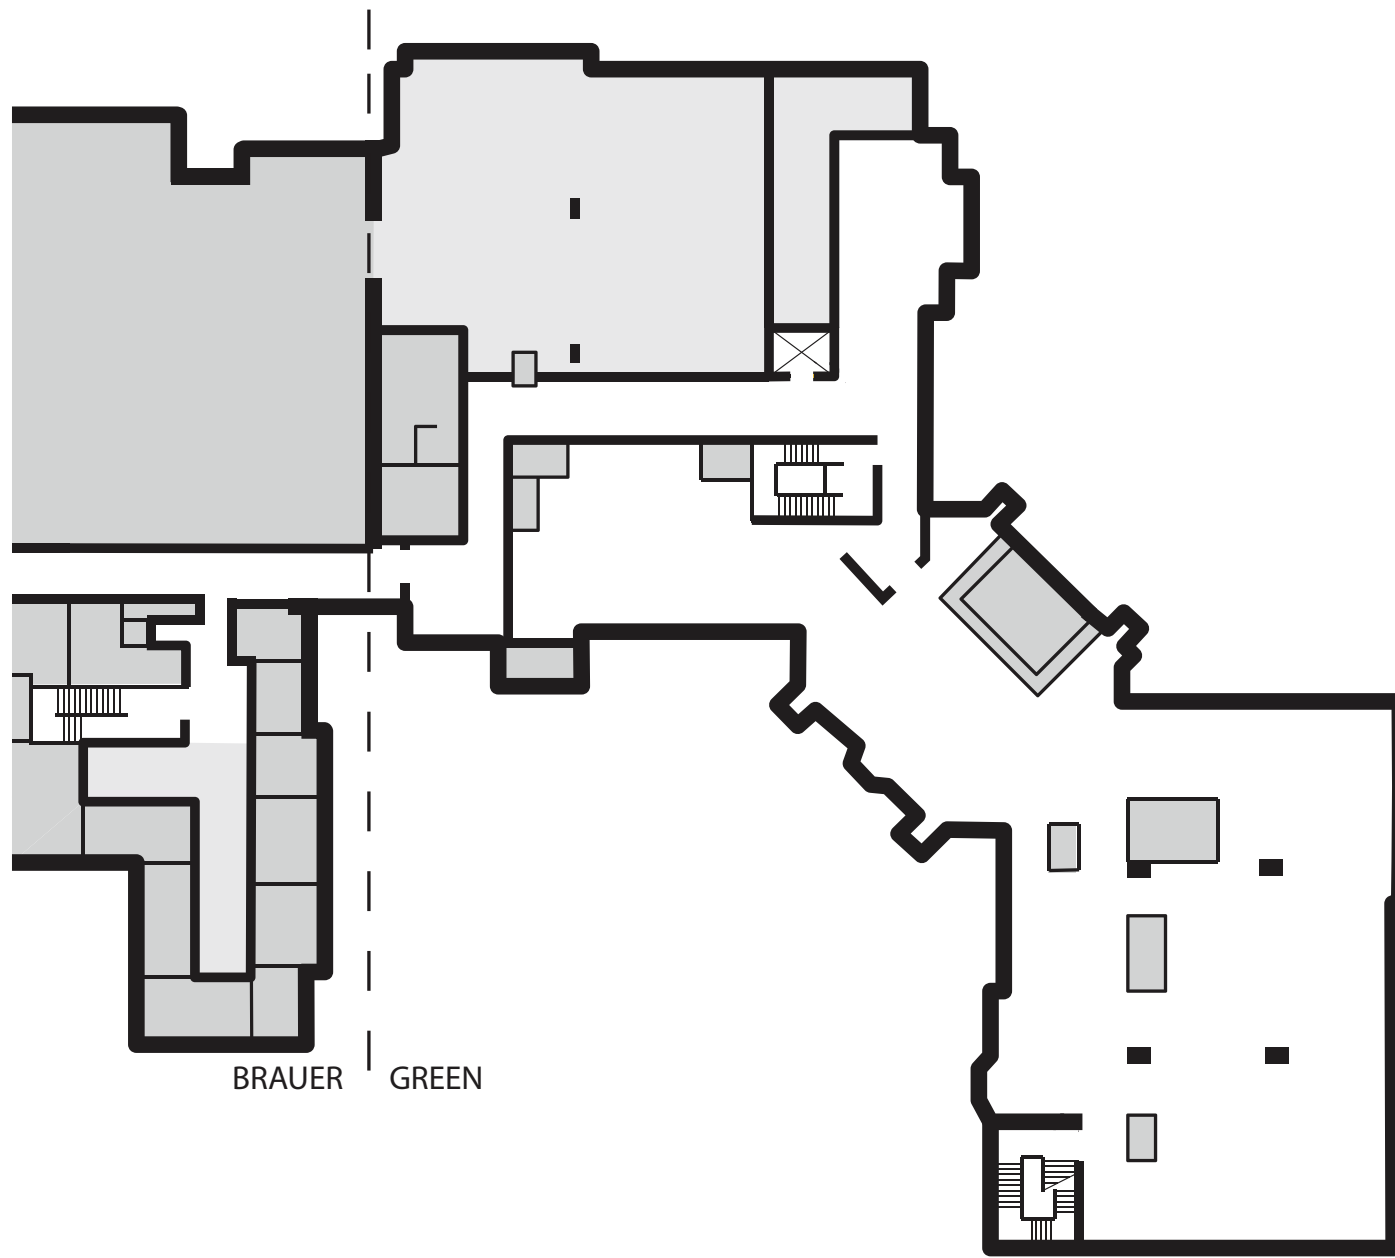

## Green Hall (207)

<b>Accessible Entrance(s)</b>	South & East
<b>Power Assist Doors</b>	South & East
<b>Accessible Restrooms</b>	All
<b>Elevators</b>	Yes
<b>Chair Lifts</b>	None
<b>Braille</b>	Yes

# GREEN HALL LEVEL 1 (207)

**LEGEND**

-  EXITS
-  ACCESSIBLE ENTRANCE
-  ACCESSIBLE RESTROOM
-  ELEVATOR

# GREEN HALL LEVEL 2 (207)

**LEGEND**

-  EXITS
-  ACCESSIBLE ENTRANCE
-  ACCESSIBLE RESTROOM
-  ELEVATOR

# GREEN HALL LEVEL 3 (207)

**LEGEND**

-  EXITS
-  ACCESSIBLE ENTRANCE
-  ACCESSIBLE RESTROOM
-  ELEVATOR