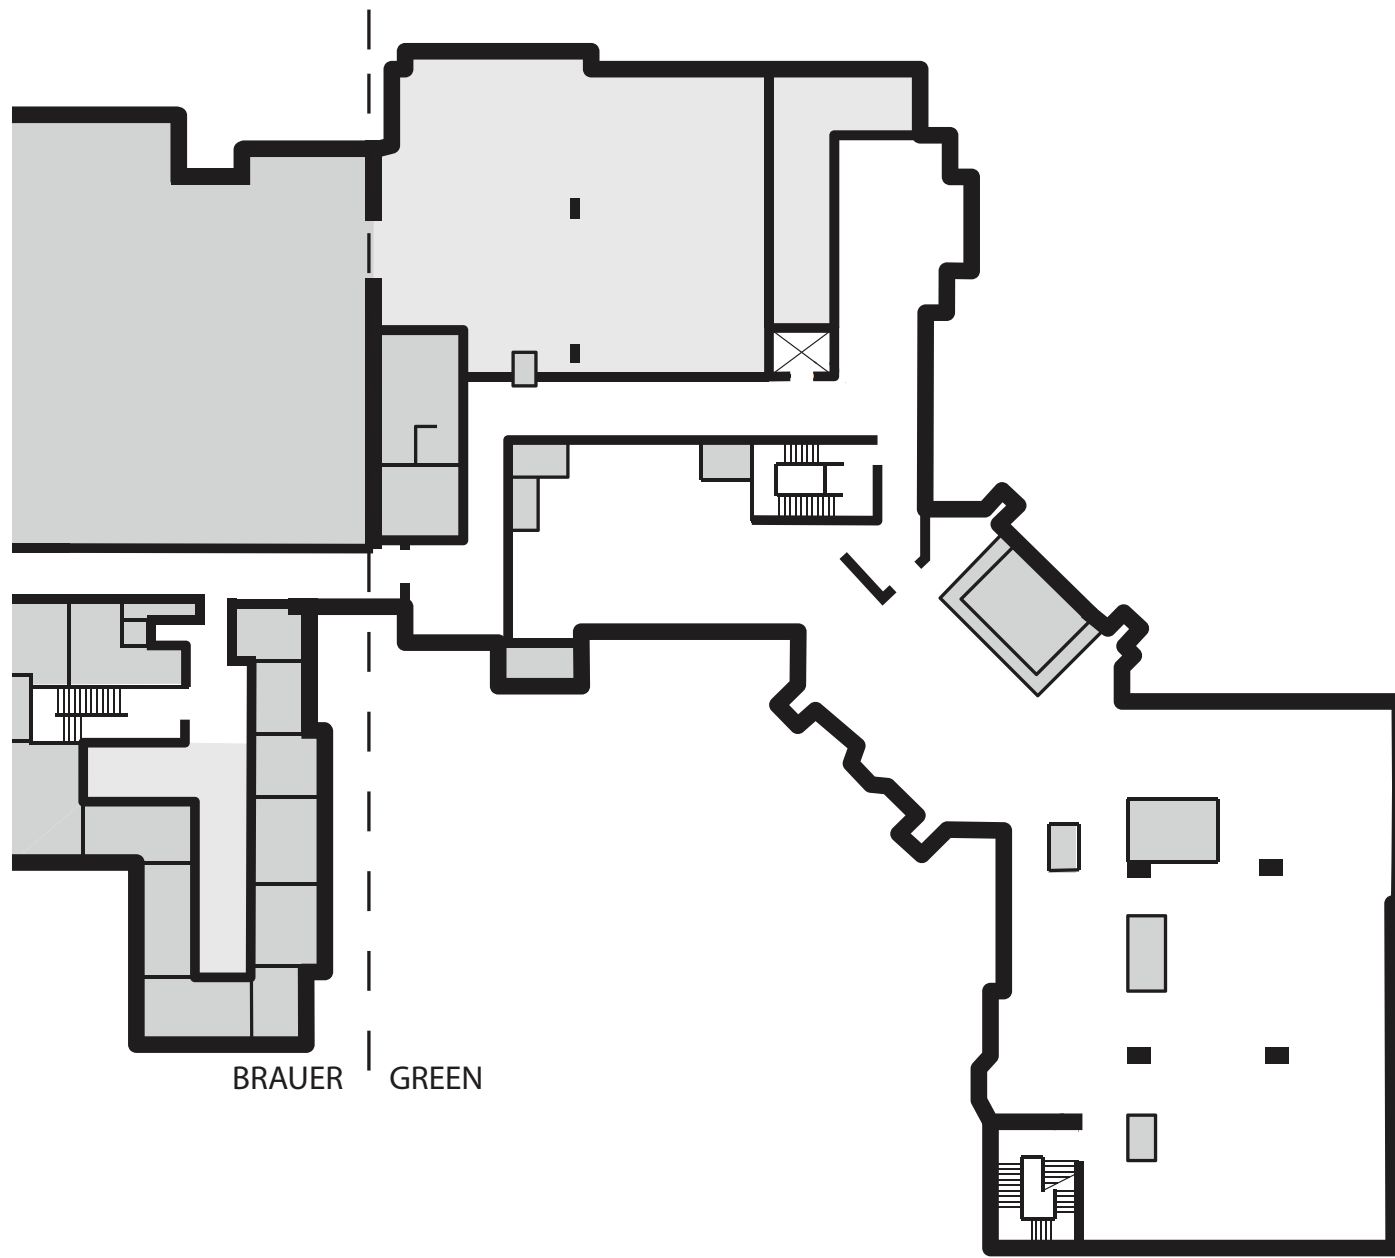

Green Hall (207)

Accessible Entrance(s)	South & East
Power Assist Doors	South & East
Accessible Restrooms	All
Elevators	Yes
Chair Lifts	None
Braille	Yes

GREEN HALL LOWER LEVEL (207)

LEGEND

-  EXITS
-  ACCESSIBLE ENTRANCE
-  ACCESSIBLE RESTROOM
-  ELEVATOR

GREEN HALL LEVEL 1 (207)

LEGEND

-  EXITS
-  ACCESSIBLE ENTRANCE
-  ACCESSIBLE RESTROOM
-  ELEVATOR

GREEN HALL LEVEL 2 (207)

LEGEND

-  EXITS
-  ACCESSIBLE ENTRANCE
-  ACCESSIBLE RESTROOM
-  ELEVATOR

GREEN HALL LEVEL 3 (207)

LEGEND

-  EXITS
-  ACCESSIBLE ENTRANCE
-  ACCESSIBLE RESTROOM
-  ELEVATOR