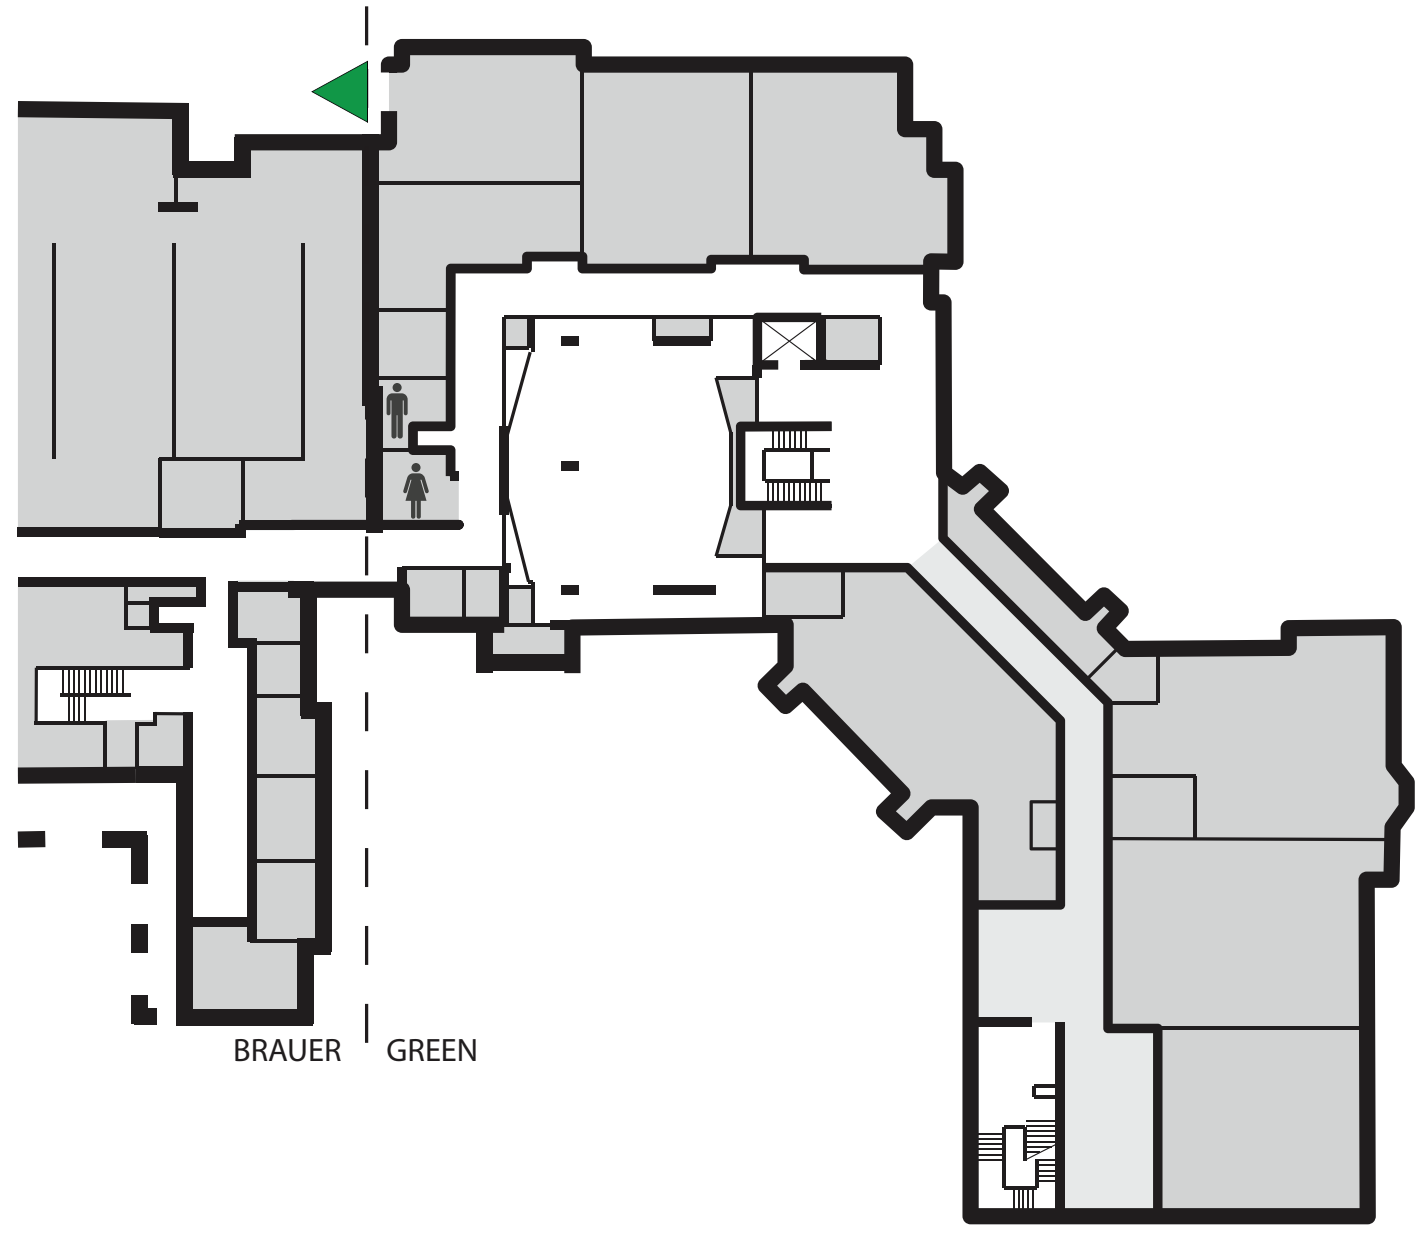

Green Hall (207)

Accessible Entrance(s)	South & East
Power Assist Doors	South & East
Accessible Restrooms	All
Elevators	Yes
Chair Lifts	None
Braille	Yes

GREEN HALL LOWER LEVEL (207)

LEGEND

-  EXITS
-  ACCESSIBLE ENTRANCE
-  ACCESSIBLE RESTROOM
-  ELEVATOR

GREEN HALL LEVEL 1 (207)

LEGEND

-  EXITS
-  ACCESSIBLE ENTRANCE
-  ACCESSIBLE RESTROOM
-  ELEVATOR

GREEN HALL LEVEL 2 (207)

LEGEND

-  EXITS
-  ACCESSIBLE ENTRANCE
-  ACCESSIBLE RESTROOM
-  ELEVATOR

GREEN HALL LEVEL 3 (207)

LEGEND

-  EXITS
-  ACCESSIBLE ENTRANCE
-  ACCESSIBLE RESTROOM
-  ELEVATOR