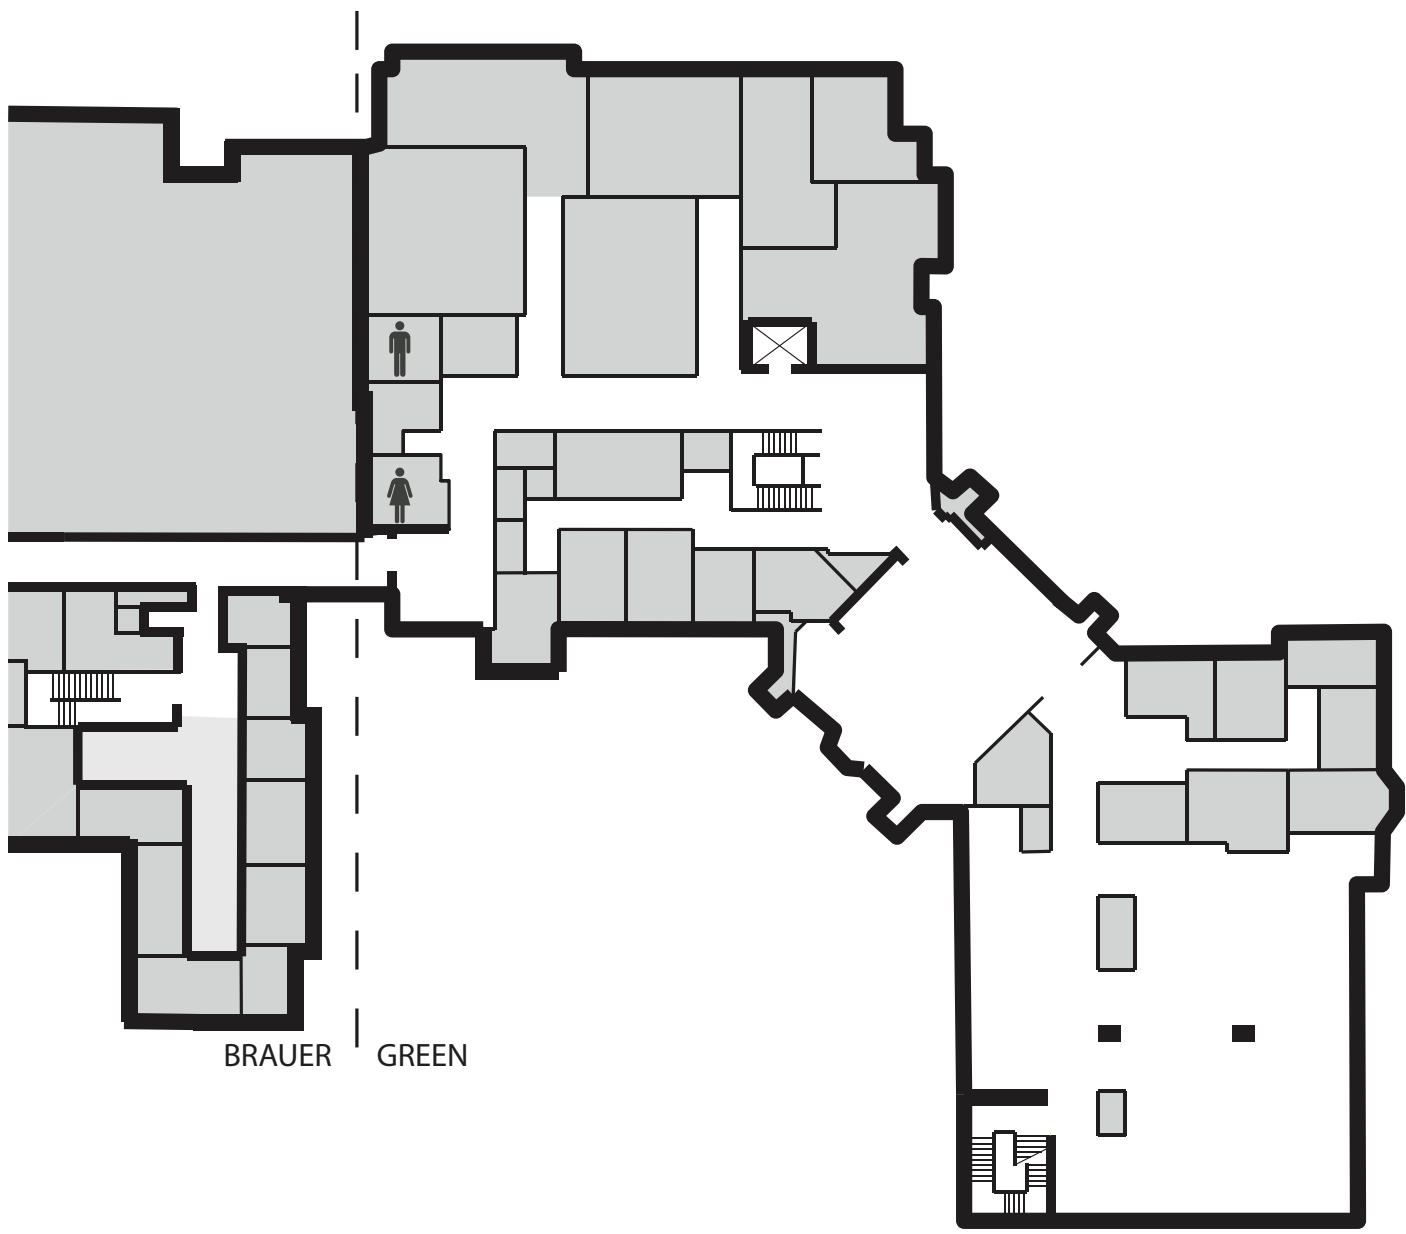

## Green Hall (207)

<b>Accessible Entrance(s)</b>	South & East
<b>Power Assist Doors</b>	South & East
<b>Accessible Restrooms</b>	All
<b>Elevators</b>	Yes
<b>Chair Lifts</b>	None
<b>Braille</b>	Yes

# GREEN HALL LOWER LEVEL (207)

**LEGEND**

-  EXITS
-  ACCESSIBLE ENTRANCE
-  ACCESSIBLE RESTROOM
-  ELEVATOR

# GREEN HALL LEVEL 1 (207)

**LEGEND**

-  EXITS
-  ACCESSIBLE ENTRANCE
-  ACCESSIBLE RESTROOM
-  ELEVATOR

# GREEN HALL LEVEL 2 (207)

**LEGEND**

-  EXITS
-  ACCESSIBLE ENTRANCE
-  ACCESSIBLE RESTROOM
-  ELEVATOR