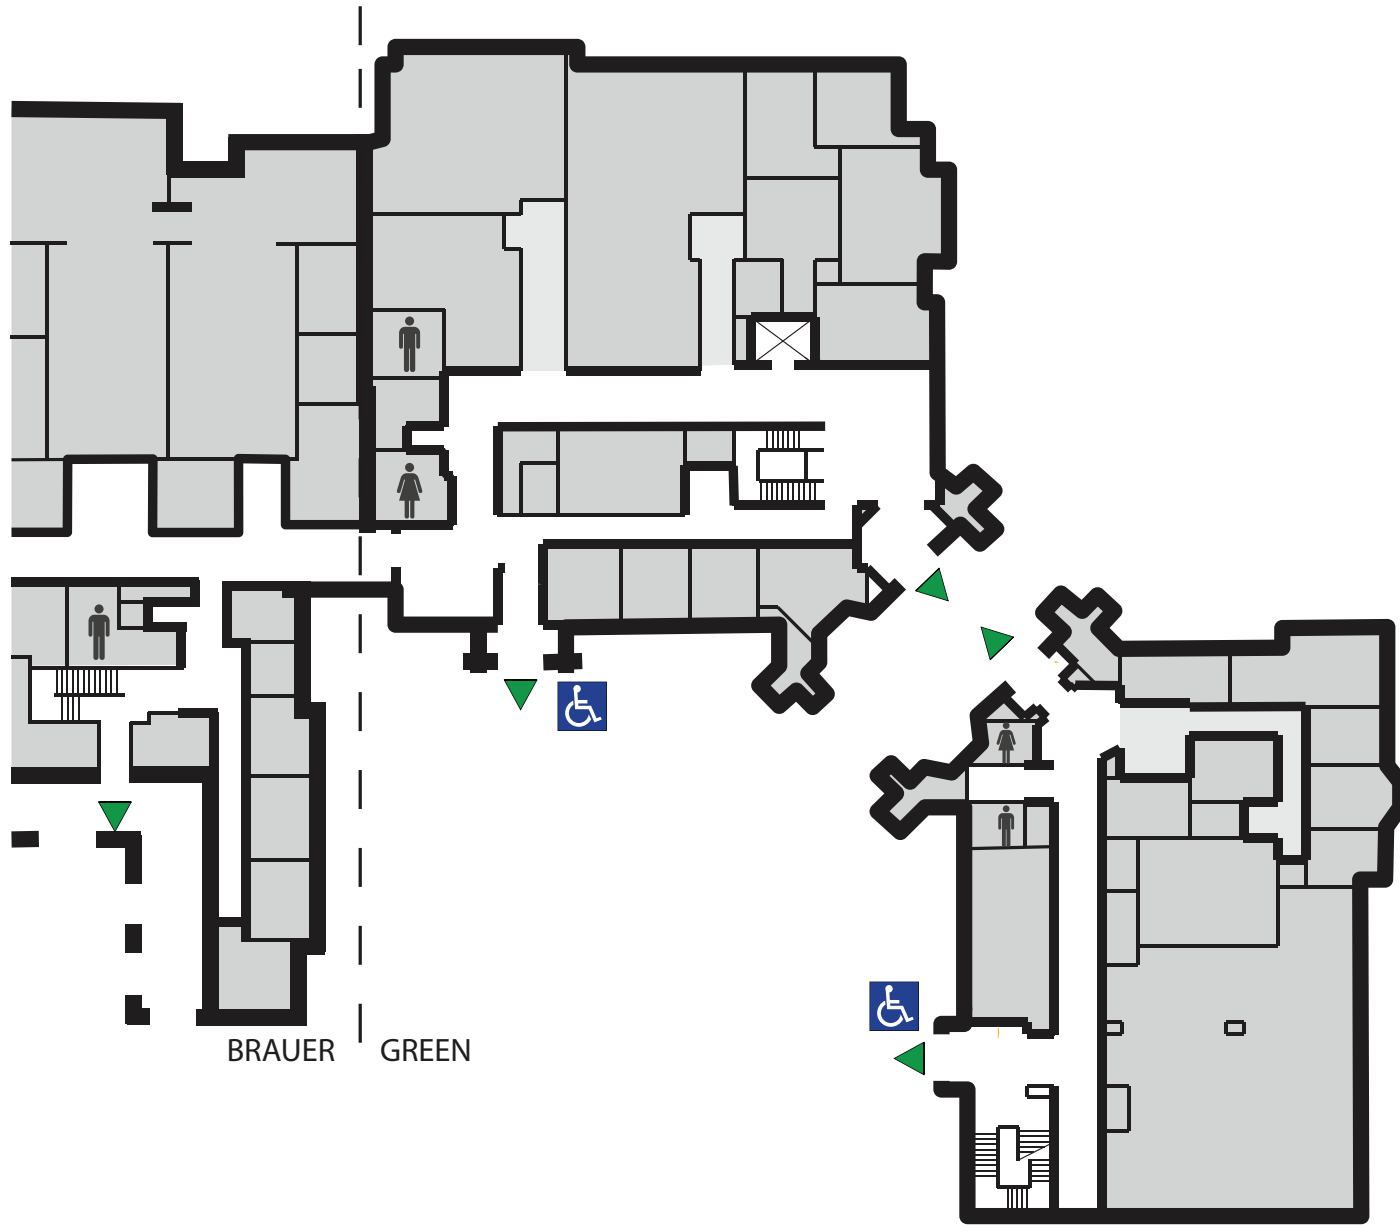

Green Hall (207)

Accessible Entrance(s)	South & East
Power Assist Doors	South & East
Accessible Restrooms	All
Elevators	Yes
Chair Lifts	None
Braille	Yes

GREEN HALL LOWER LEVEL (207)

LEGEND

-  EXITS
-  ACCESSIBLE ENTRANCE
-  ACCESSIBLE RESTROOM
-  ELEVATOR

GREEN HALL LEVEL 1 (207)

LEGEND

-  EXITS
-  ACCESSIBLE ENTRANCE
-  ACCESSIBLE RESTROOM
-  ELEVATOR

GREEN HALL LEVEL 2 (207)

LEGEND

-  EXITS
-  ACCESSIBLE ENTRANCE
-  ACCESSIBLE RESTROOM
-  ELEVATOR

GREEN HALL LEVEL 3 (207)

LEGEND

-  EXITS
-  ACCESSIBLE ENTRANCE
-  ACCESSIBLE RESTROOM
-  ELEVATOR