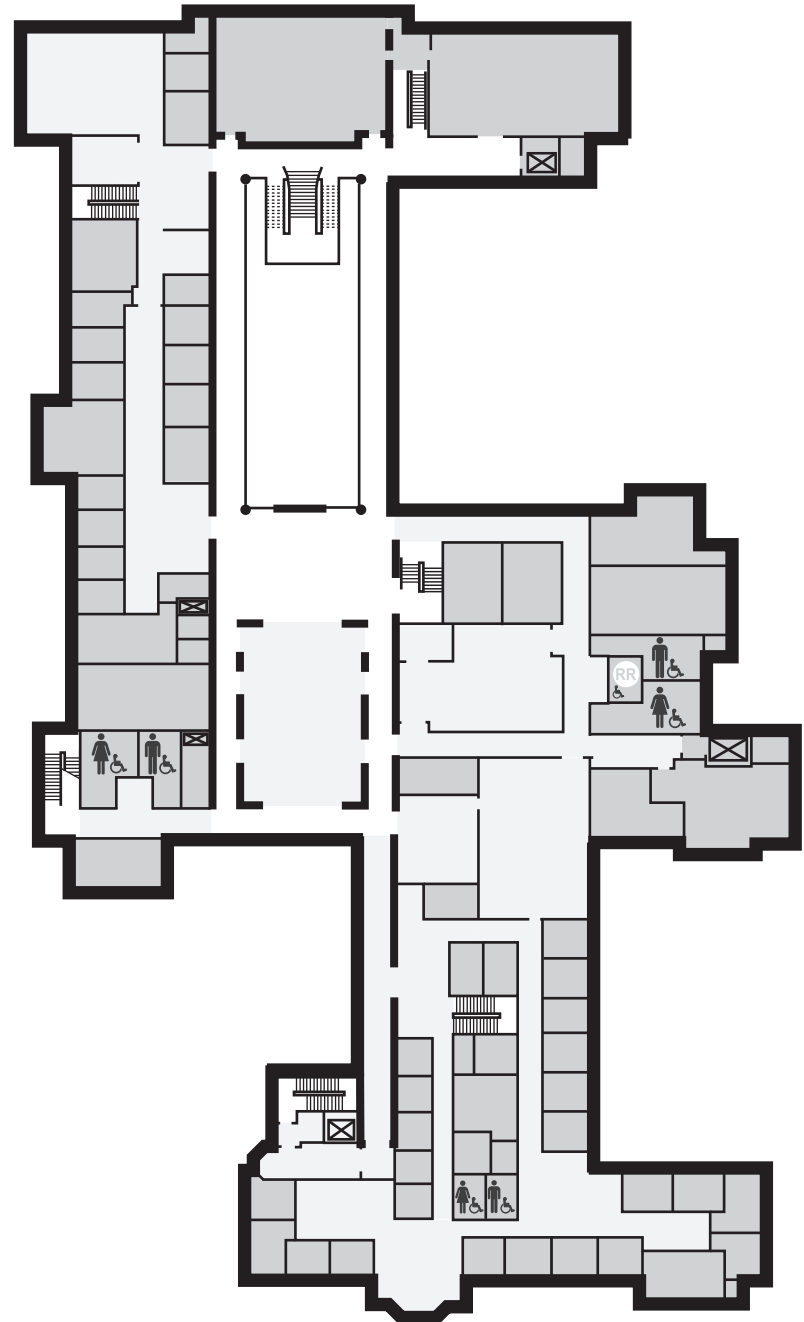

Danforth University Center (226)

Accessible Entrance(s)	All
Power Assist Doors	All
Accessible Restrooms	All
Elevators	Yes
Chair Lifts	None
Braille	All

DANFORTH UNIVERSITY CENTER LEVEL 1 (226)

LEGEND

-  EXITS
-  ACCESSIBLE ENTRANCE
-  ACCESSIBLE RESTROOM
-  ELEVATOR

CAMPUS ACCESSIBILITY MAP

DANFORTH UNIVERSITY CENTER LEVEL 2 (226)

LEGEND

-  EXITS
-  ACCESSIBLE ENTRANCE
-  ACCESSIBLE RESTROOM
-  ELEVATOR
-  GENDER INCLUSIVE RESTROOM

DANFORTH UNIVERSITY CENTER LEVEL 3 (226)

LEGEND

-  EXITS
-  ACCESSIBLE ENTRANCE
-  ACCESSIBLE RESTROOM
-  ELEVATOR