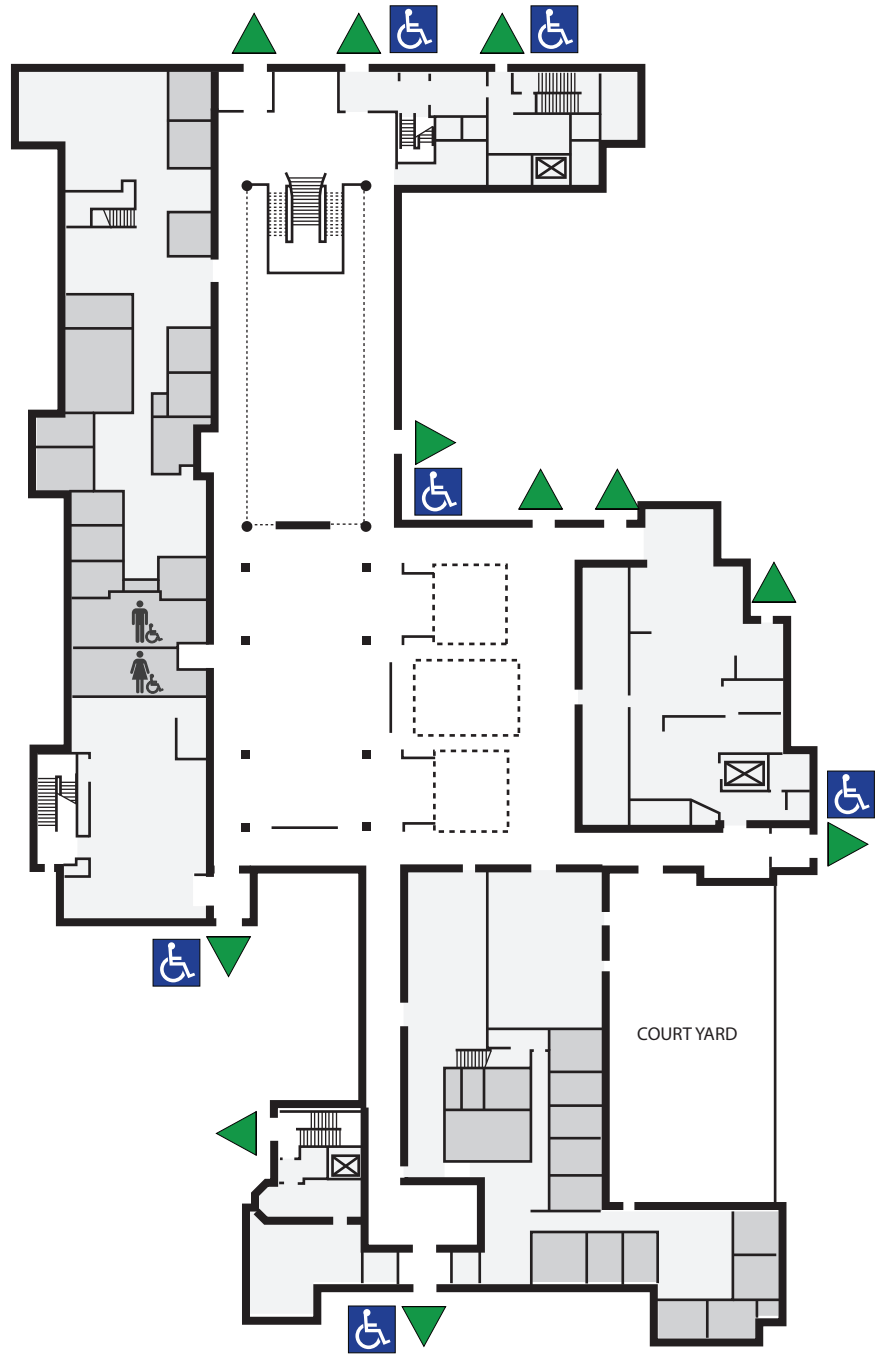

Danforth University Center (226)

Accessible Entrance(s)	All
Power Assist Doors	All
Accessible Restrooms	All
Elevators	Yes
Chair Lifts	None
Braille	All

DANFORTH UNIVERSITY CENTER LEVEL 1 (226)

LEGEND

-  EXITS
-  ACCESSIBLE ENTRANCE
-  ACCESSIBLE RESTROOM
-  ELEVATOR

CAMPUS ACCESSIBILITY MAP

DANFORTH UNIVERSITY CENTER LEVEL 2 (226)

LEGEND

-  EXITS
-  ACCESSIBLE ENTRANCE
-  ACCESSIBLE RESTROOM
-  ELEVATOR
-  GENDER INCLUSIVE RESTROOM

DANFORTH UNIVERSITY CENTER LEVEL 3 (226)

LEGEND

-  EXITS
-  ACCESSIBLE ENTRANCE
-  ACCESSIBLE RESTROOM
-  ELEVATOR