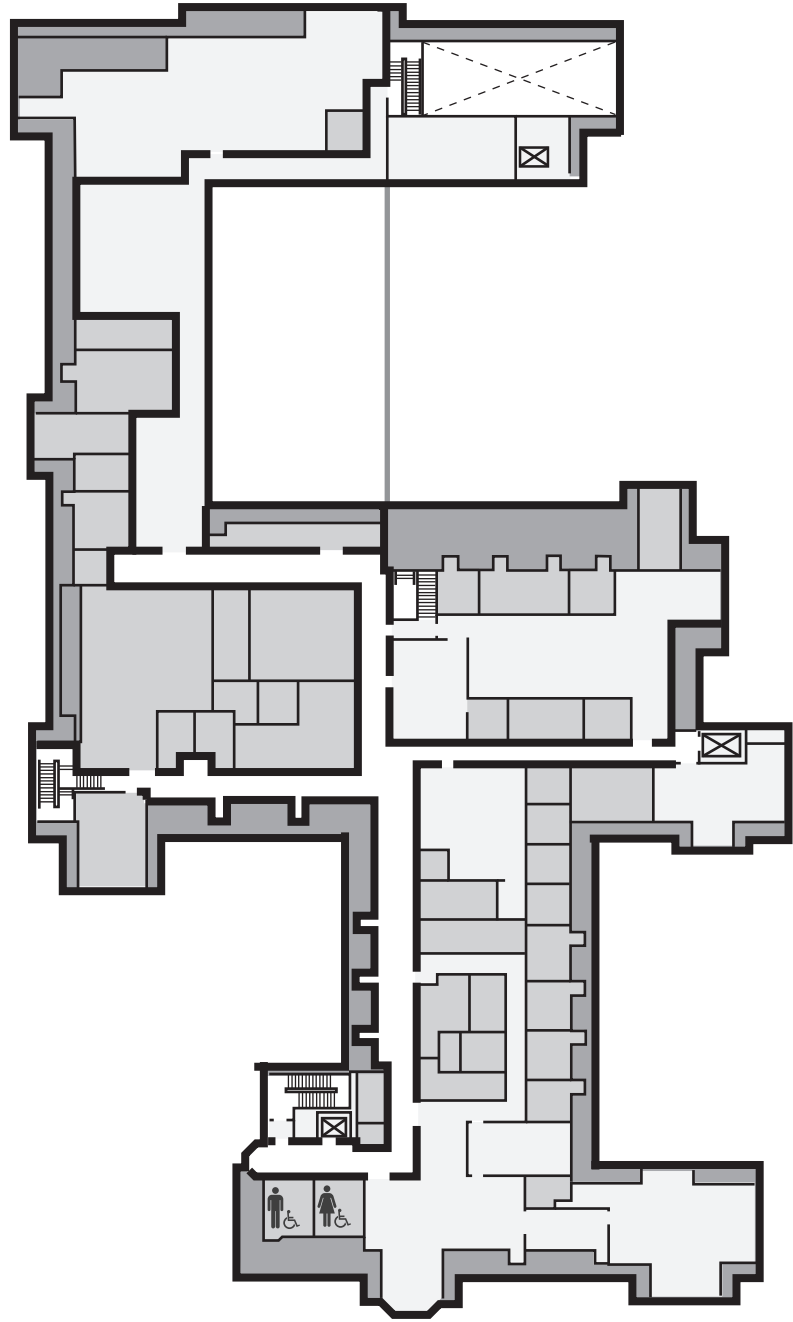

Danforth University Center (226)

Accessible Entrance(s)	All
Power Assist Doors	All
Accessible Restrooms	All
Elevators	Yes
Chair Lifts	None
Braille	All

DANFORTH UNIVERSITY CENTER LEVEL 1 (226)

LEGEND

-  EXITS
-  ACCESSIBLE ENTRANCE
-  ACCESSIBLE RESTROOM
-  ELEVATOR

CAMPUS ACCESSIBILITY MAP

DANFORTH UNIVERSITY CENTER LEVEL 2 (226)

LEGEND

-  EXITS
-  ACCESSIBLE ENTRANCE
-  ACCESSIBLE RESTROOM
-  ELEVATOR
-  GENDER INCLUSIVE RESTROOM

DANFORTH UNIVERSITY CENTER LEVEL 3 (226)

LEGEND

-  EXITS
-  ACCESSIBLE ENTRANCE
-  ACCESSIBLE RESTROOM
-  ELEVATOR