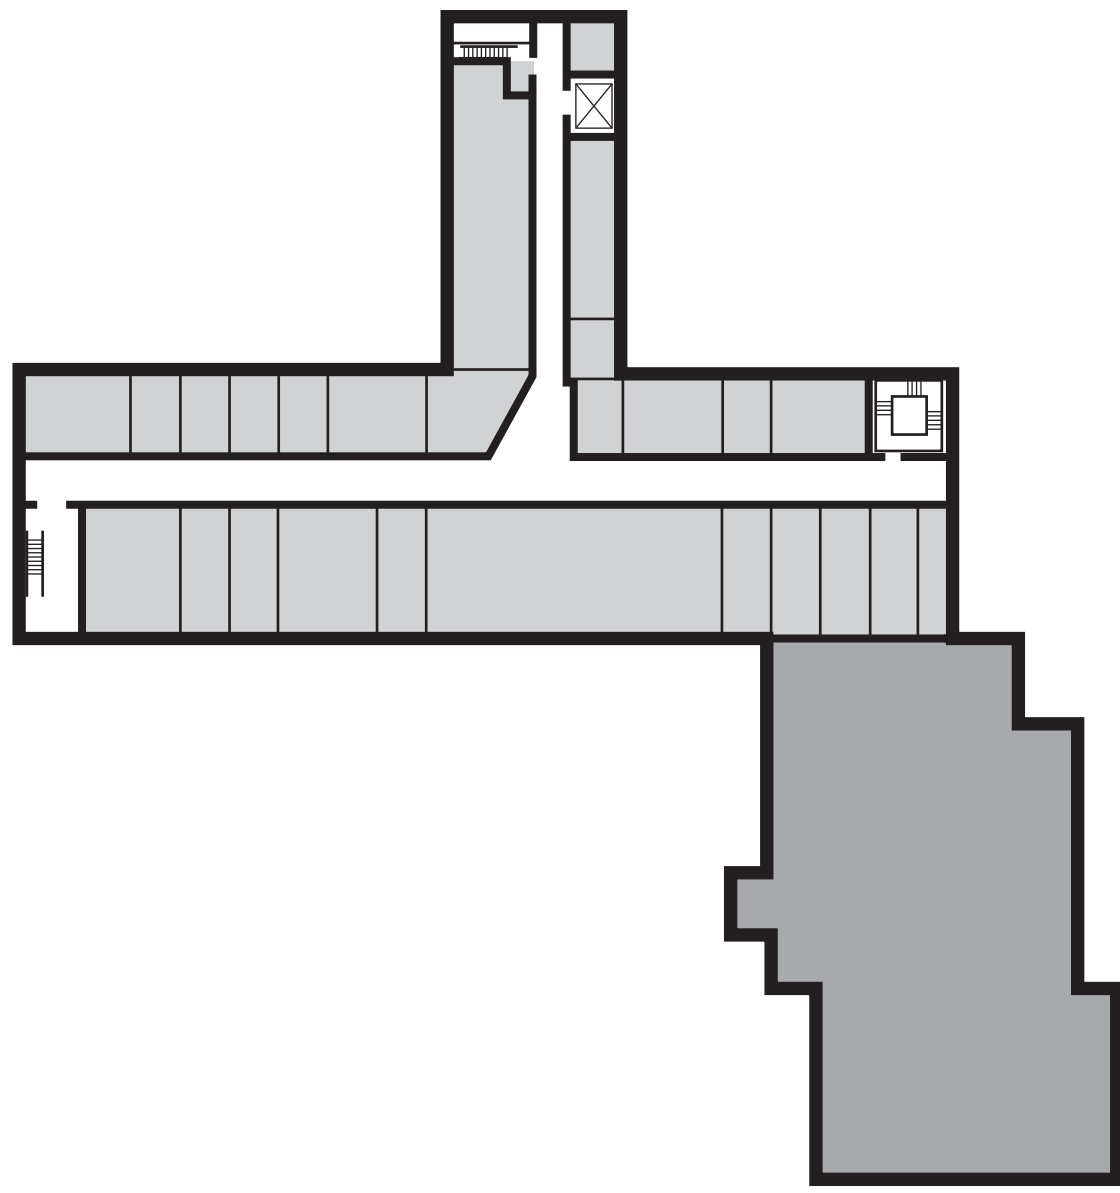

McDonnell (James S.) Hall (247)

Accessible Entrance(s)	Arch entrances
Power Assist Doors	Arch entrances
Accessible Restrooms	All floors
Elevators	Yes
Chair Lifts	None
Braille	Elevator

CAMPUS ACCESSIBILITY MAP

MCDONELL LOWER LEVEL (247)

LEGEND

-  EXITS
-  ACCESSIBLE ENTRANCE
-  ACCESSIBLE RESTROOM
-  ELEVATOR

CAMPUS ACCESSIBILITY MAP

MCDONELL LEVEL 1 (247)

LEGEND

-  EXITS
-  ACCESSIBLE ENTRANCE
-  ACCESSIBLE RESTROOM
-  ELEVATOR

MCDONELL LEVEL 4 (247)

LEGEND

-  EXITS
-  ACCESSIBLE ENTRANCE
-  ACCESSIBLE RESTROOM
-  ELEVATOR