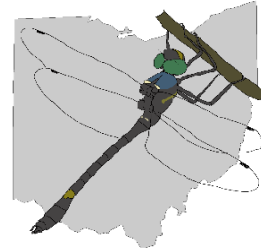

# Ohio Dragonfly Species Checklist

Ohio has ~116 species of dragonflies (Anisoptera). This is a statewide species checklist to encourage observations of dragonflies for the Ohio Dragonfly Survey. Please submit photo observations to [iNaturalist.org](http://iNaturalist.org).

## Darners (Aeshnidae)

1	Shadow Darner	<i>Aeshna umbrosa</i>	
2	Lance-tipped Darner	<i>Aeshna constricta</i>	
3	Variable Darner	<i>Aeshna interrupta</i>	
4	Mottled Darner	<i>Aeshna clepsydra</i>	State Endangered
5	Black-tipped Darner	<i>Aeshna tuberculifera</i>	
6	Canada Darner	<i>Aeshna canadensis</i>	State Endangered
7	Green-striped Darner	<i>Aeshna verticalis</i>	
8	Comet Darner	<i>Anax longipes</i>	
9	Common Green Darner	<i>Anax junius</i>	
10	Springtime Darner	<i>Basiaeschna janata</i>	
11	Fawn Darner	<i>Boyeria vinosa</i>	
12	Ocellated Darner	<i>Boyeria grafiana</i>	
13	Swamp Darner	<i>Epiaeschna heros</i>	
14	Taper-tailed Darner	<i>Gomphaeschna antilope</i>	
15	Harlequin Darner	<i>Gomphaeschna furcillata</i>	State Threatened
16	Cyrano Darner	<i>Nasiaeschna pentacantha</i>	
17	Spatterdock Darner	<i>Rhionaeschna mutata</i>	