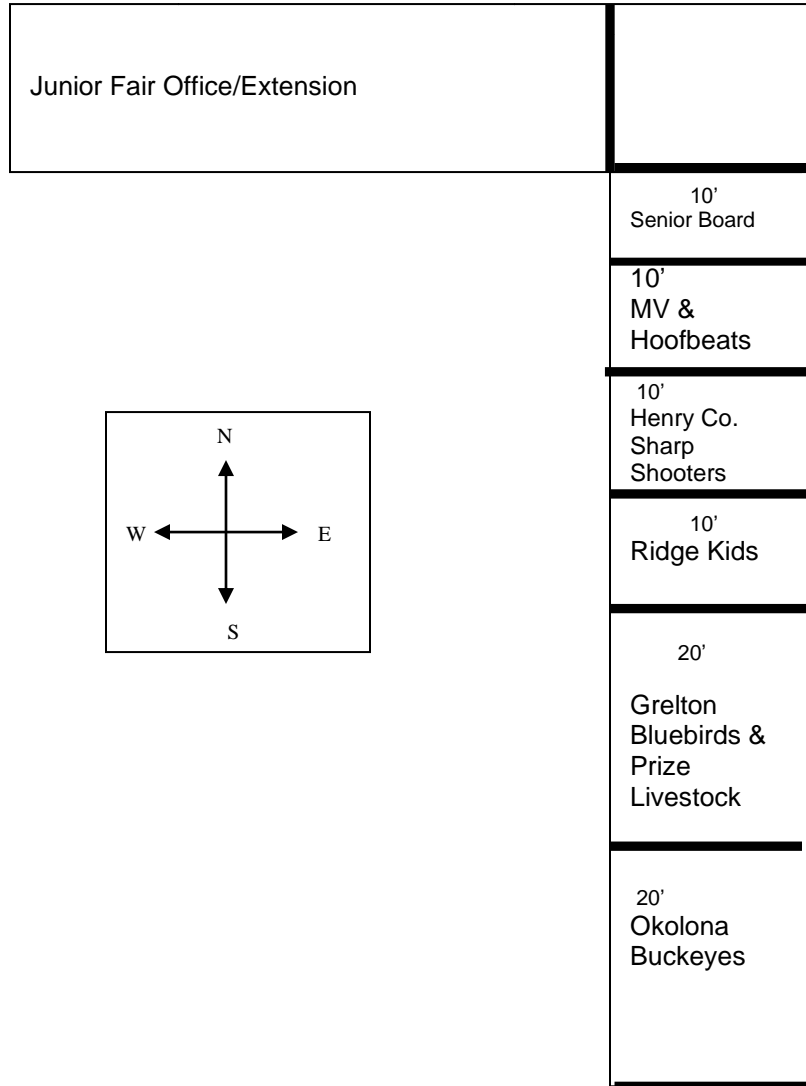

ALL CEILING 10' 2" CHAINS WILL HANG DOWN SO AS TO ALLOW FOR 8 1/2' BACKDROPS

10' Town & Country	10' Gerald Busy Fingers	10' Forever Farmers & Friends	10' North Florida	10' River City	10' Northeastern -H Neighbors	10' Creative Kids South Florida	10' Country CAD	10' Cloverbuds	10' Buckeye Kids
-----------------------------	-------------------------------	--	----------------------	-------------------	-------------------------------------	---------------------------------------	-----------------------	-------------------	------------------------

**Youth Organization  
Booth Building  
Layout**

**Standard Booth Size= 10'**  
**Large Booth Size= 20'**

**10' Space for Mr. Oberlin's  
PH Jr. High Student  
Display**