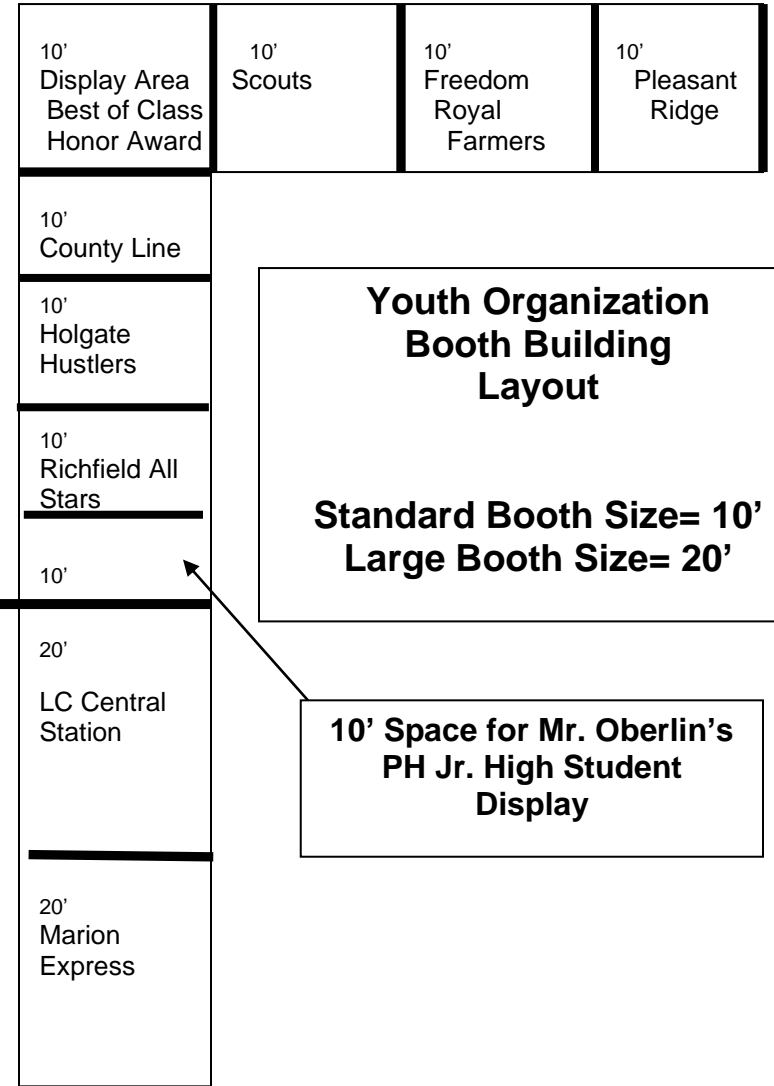

ALL CEILING 10' 2" CHAINS WILL HANG DOWN SO AS TO ALLOW FOR 8 1/2' BACKDROPS

10' Town & Country	10' Gerald Busy Fingers	10' Forever Farmers & Friends	10' North Florida	10' River City	10' Northeastern -H Neighbors	10' Creative Kids South Florida	10' Country CAD	10' Cloverbuds	10' Buckeye Kids
-----------------------------	-------------------------------	--	----------------------	-------------------	-------------------------------------	---------------------------------------	-----------------------	-------------------	------------------------

**Youth Organization  
Booth Building  
Layout**

**Standard Booth Size= 10'**  
**Large Booth Size= 20'**

**10' Space for Mr. Oberlin's  
PH Jr. High Student  
Display**