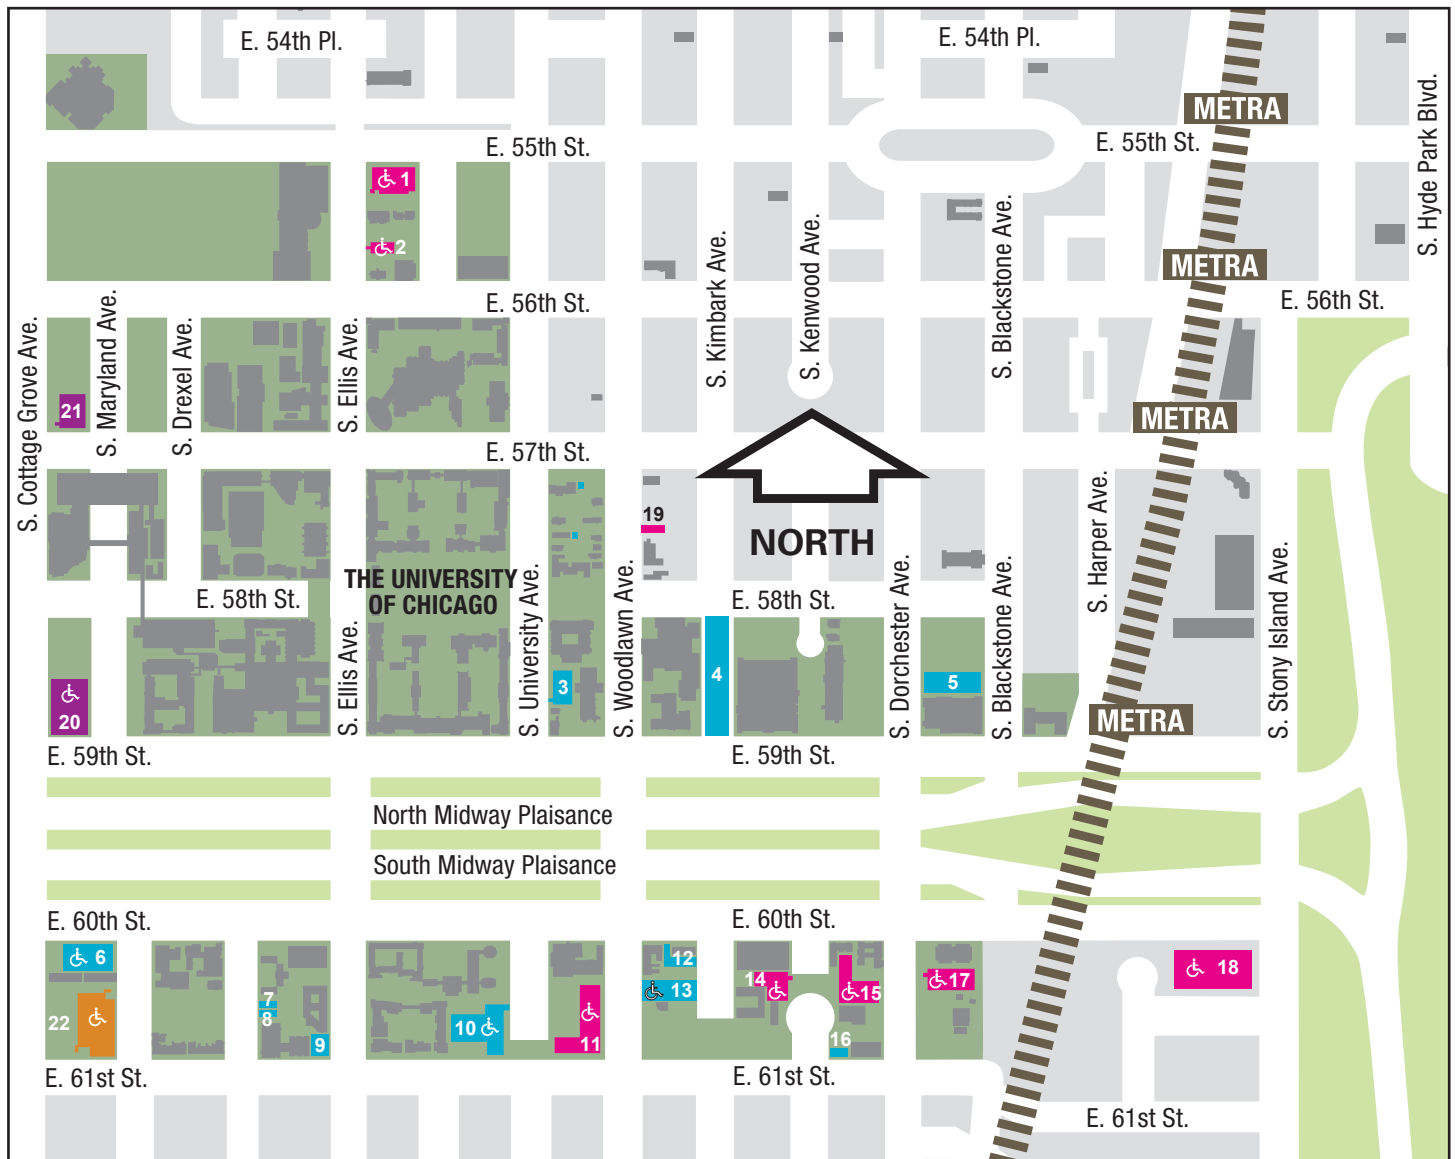

Parking Lots and Garages

- | | |
|-----------------------------------|--|
| 1 Ellis Garage | 12 Mott |
| 2 Young | 13 Kimbark |
| 3 Lexington | 14 New Graduate Residence |
| 4 Judd | 15 Chapin |
| 5 International House | 16 6045/Kenwood |
| 6 Wells | 17 Dorchester |
| 7 Faculty Apartments | 18 Community Lot |
| 8 Woodlawn Social Services Center | 19 McGiffert House (Changing to Visitor Parking) |
| 9 Edelstone | 20 Parking A |
| 10 Law | 21 Parking B |
| 11 1155/Harris | 22 Parking C |

KEY

- Campus
- University Buildings
- Visitor Parking
- Permit Parking
- UC Medicine Parking
- University Buildings & UC Medicine Parking
- ♿ ADA Accessible Parking